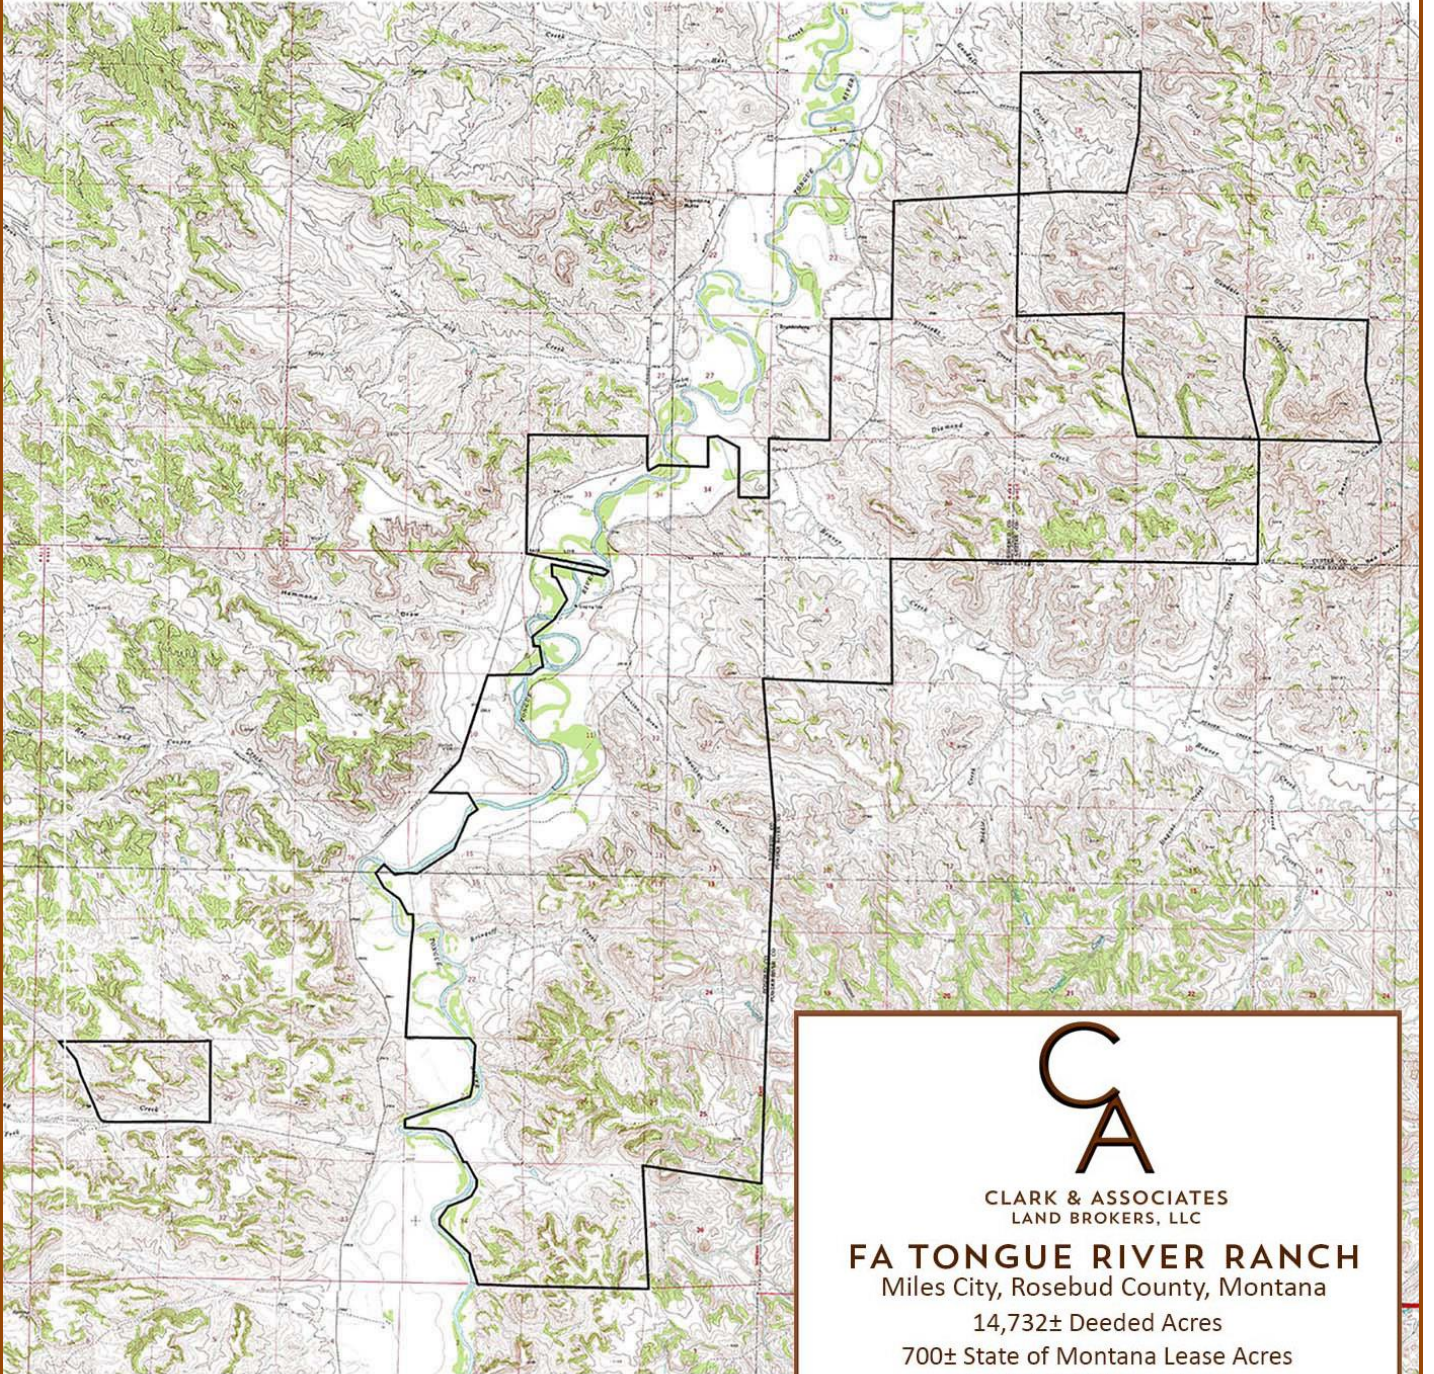

FA TONGUE RIVER RANCH TOPO MAP

CLARK & ASSOCIATES
LAND BROKERS, LLC

FA TONGUE RIVER RANCH

Miles City, Rosebud County, Montana

14,732± Deeded Acres

700± State of Montana Lease Acres

1,830± BLM Lease Acres

17,262± Total Acres

This map is a visual aid only. Accuracy is not guaranteed.

FA TONGUE RIVER RANCH ORTHO MAP

TONGUE RIVER RANCH

CLARK & ASSOCIATES
LAND BROKERS, LLC

FA TONGUE RIVER RANCH

Miles City, Rosebud County, Montana

14,732± Deeded Acres

700± State of Montana Lease Acres

1,830± BLM Lease Acres

17,262± Total Acres

This map is a visual aid only. Accuracy is not guaranteed.