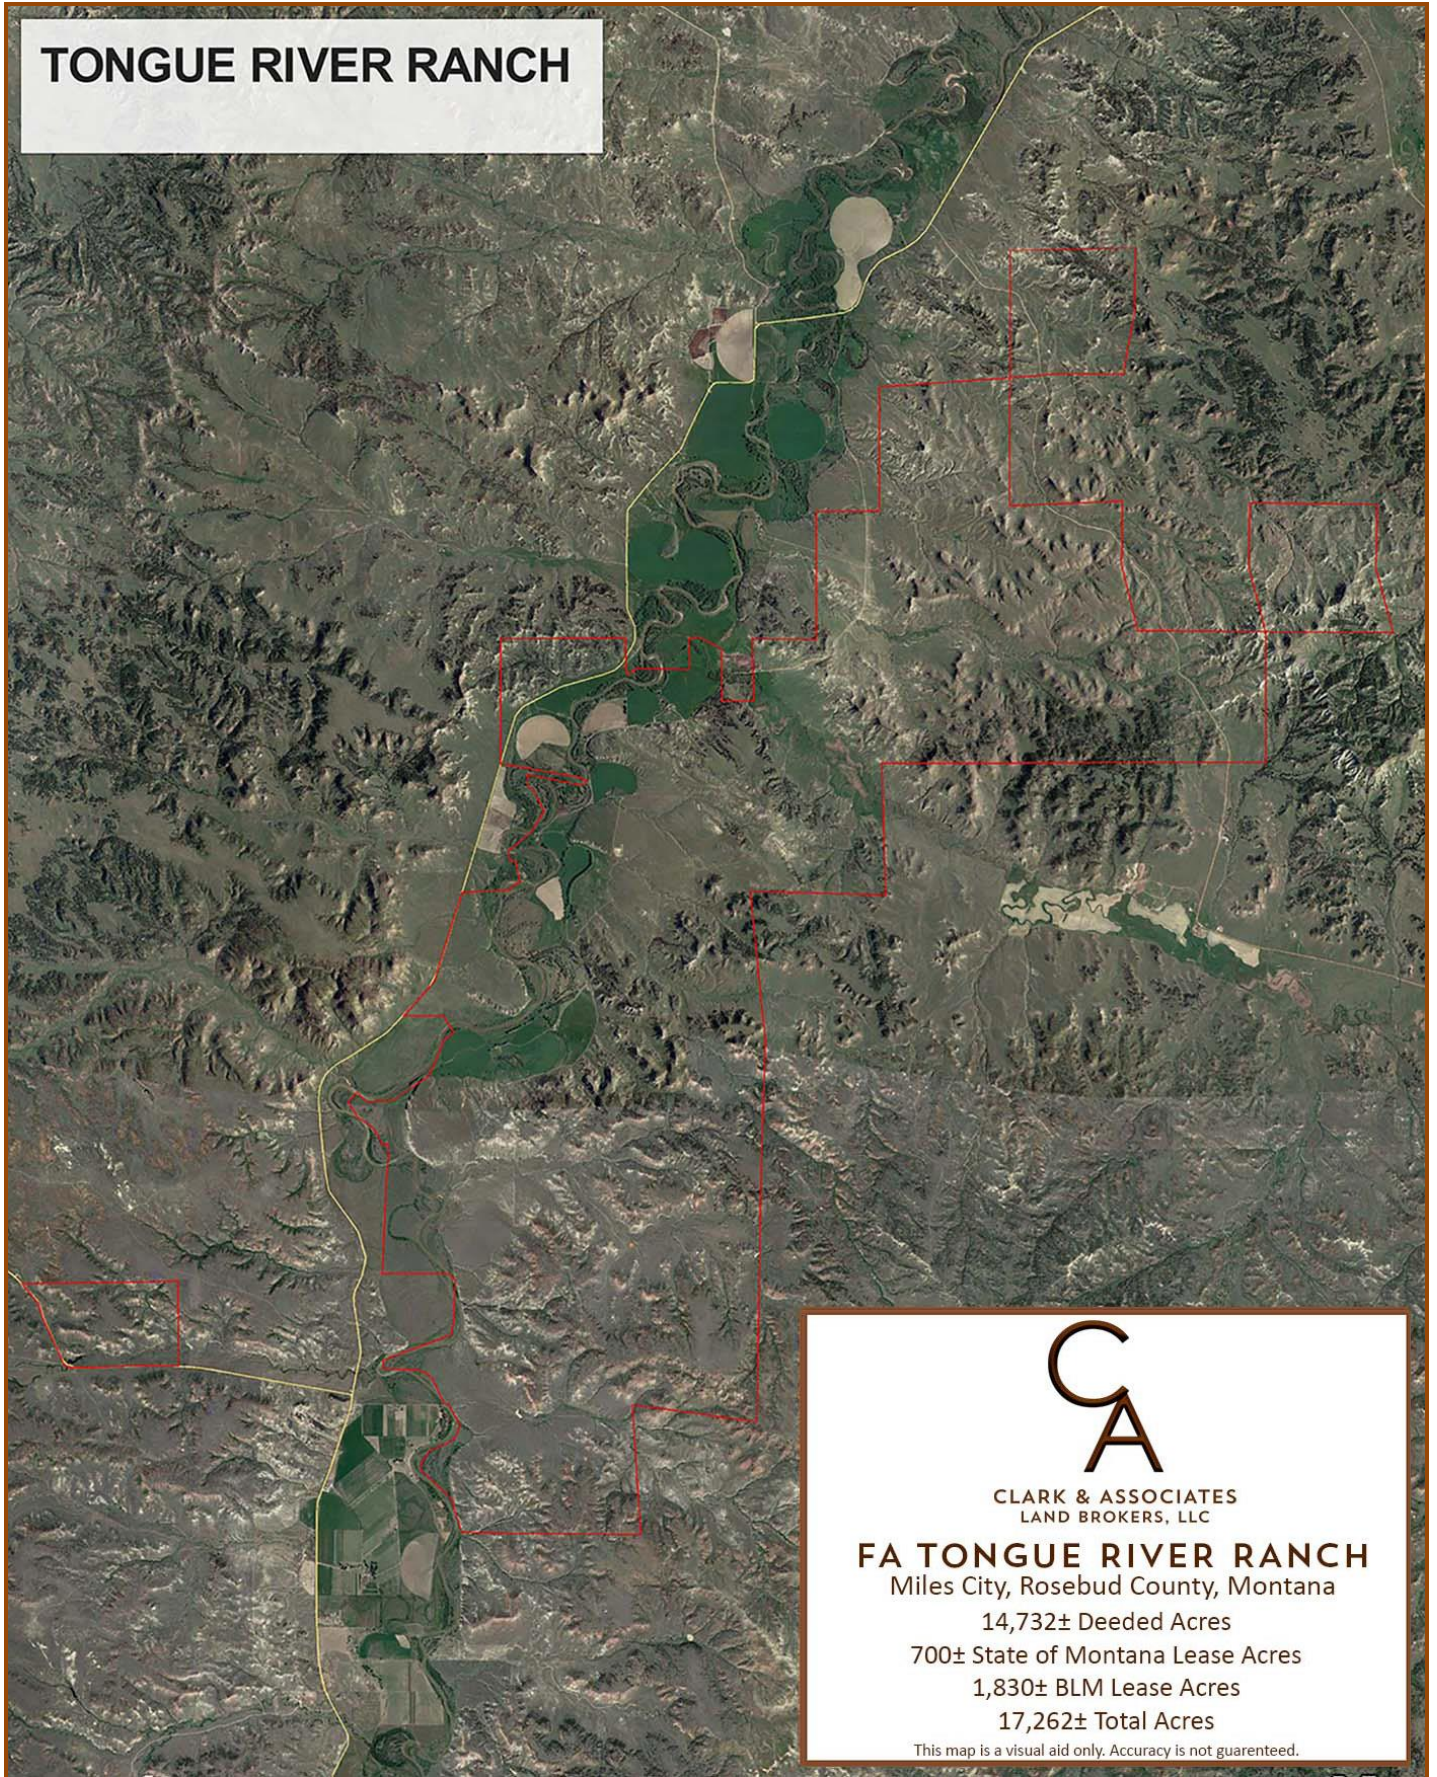

FA TONGUE RIVER RANCH TOPO MAP

CLARK & ASSOCIATES
LAND BROKERS, LLC

FA TONGUE RIVER RANCH

Miles City, Rosebud County, Montana

14,732± Deeded Acres

700± State of Montana Lease Acres

1,830± BLM Lease Acres

17,262± Total Acres

This map is a visual aid only. Accuracy is not guaranteed.

FA TONGUE RIVER RANCH ORTHO MAP

TONGUE RIVER RANCH

CLARK & ASSOCIATES
LAND BROKERS, LLC

FA TONGUE RIVER RANCH

Miles City, Rosebud County, Montana

14,732± Deeded Acres

700± State of Montana Lease Acres

1,830± BLM Lease Acres

17,262± Total Acres

This map is a visual aid only. Accuracy is not guaranteed.