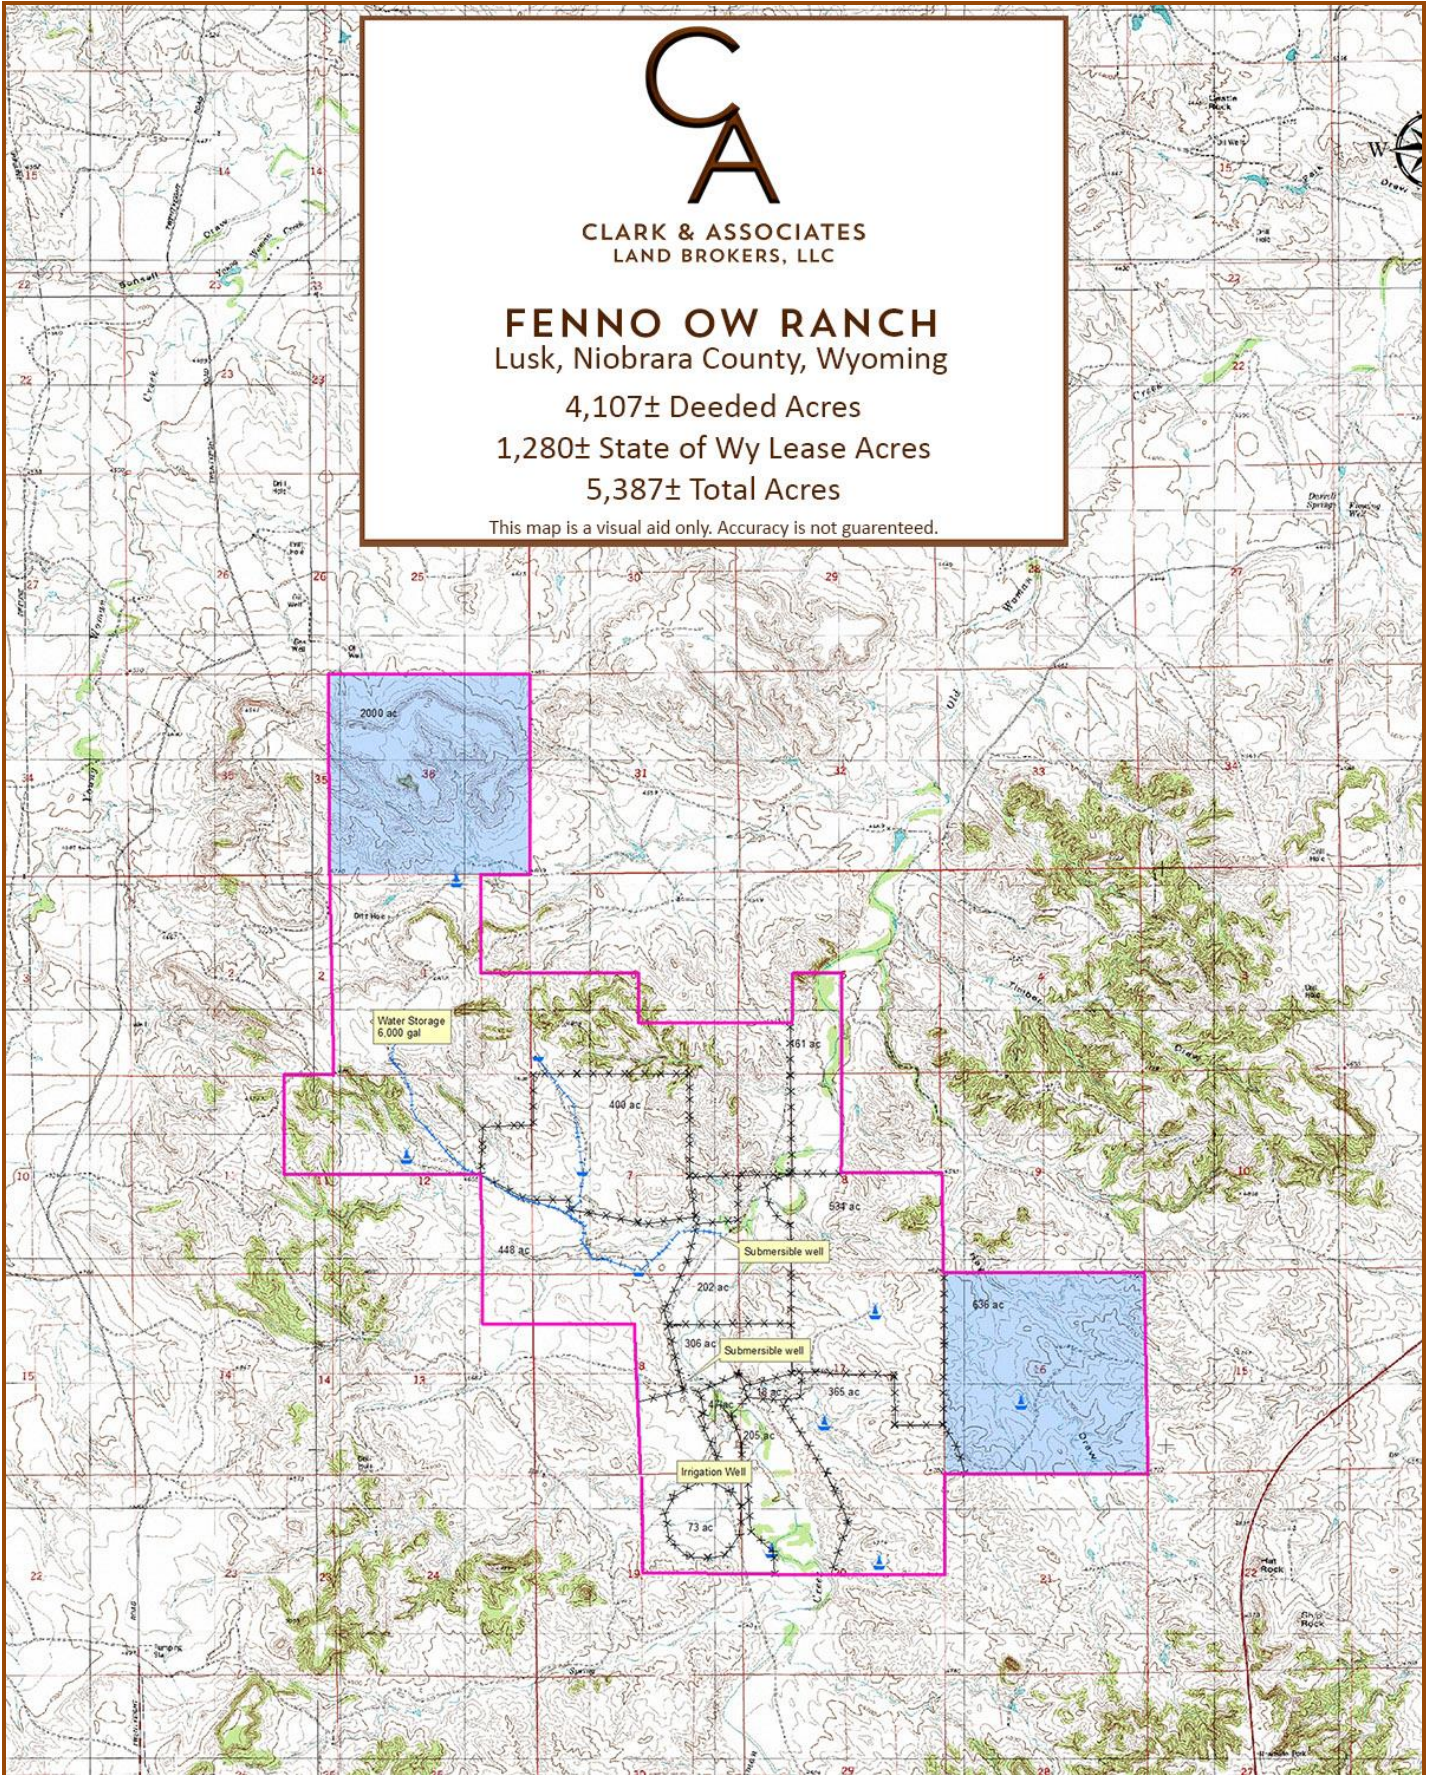

FENNO OW RANCH TOPO MAP

CLARK & ASSOCIATES
LAND BROKERS, LLC

FENNO OW RANCH

Lusk, Niobrara County, Wyoming

4,107± Deeded Acres
1,280± State of Wy Lease Acres
5,387± Total Acres

This map is a visual aid only. Accuracy is not guaranteed.

FENNO OW RANCH ORTHO MAP

CLARK & ASSOCIATES
LAND BROKERS, LLC

FENNO OW RANCH

Lusk, Niobrara County, Wyoming

4,107± Deeded Acres

1,280± State of Wy Lease Acres

5,387± Total Acres

This map is a visual aid only. Accuracy is not guaranteed.