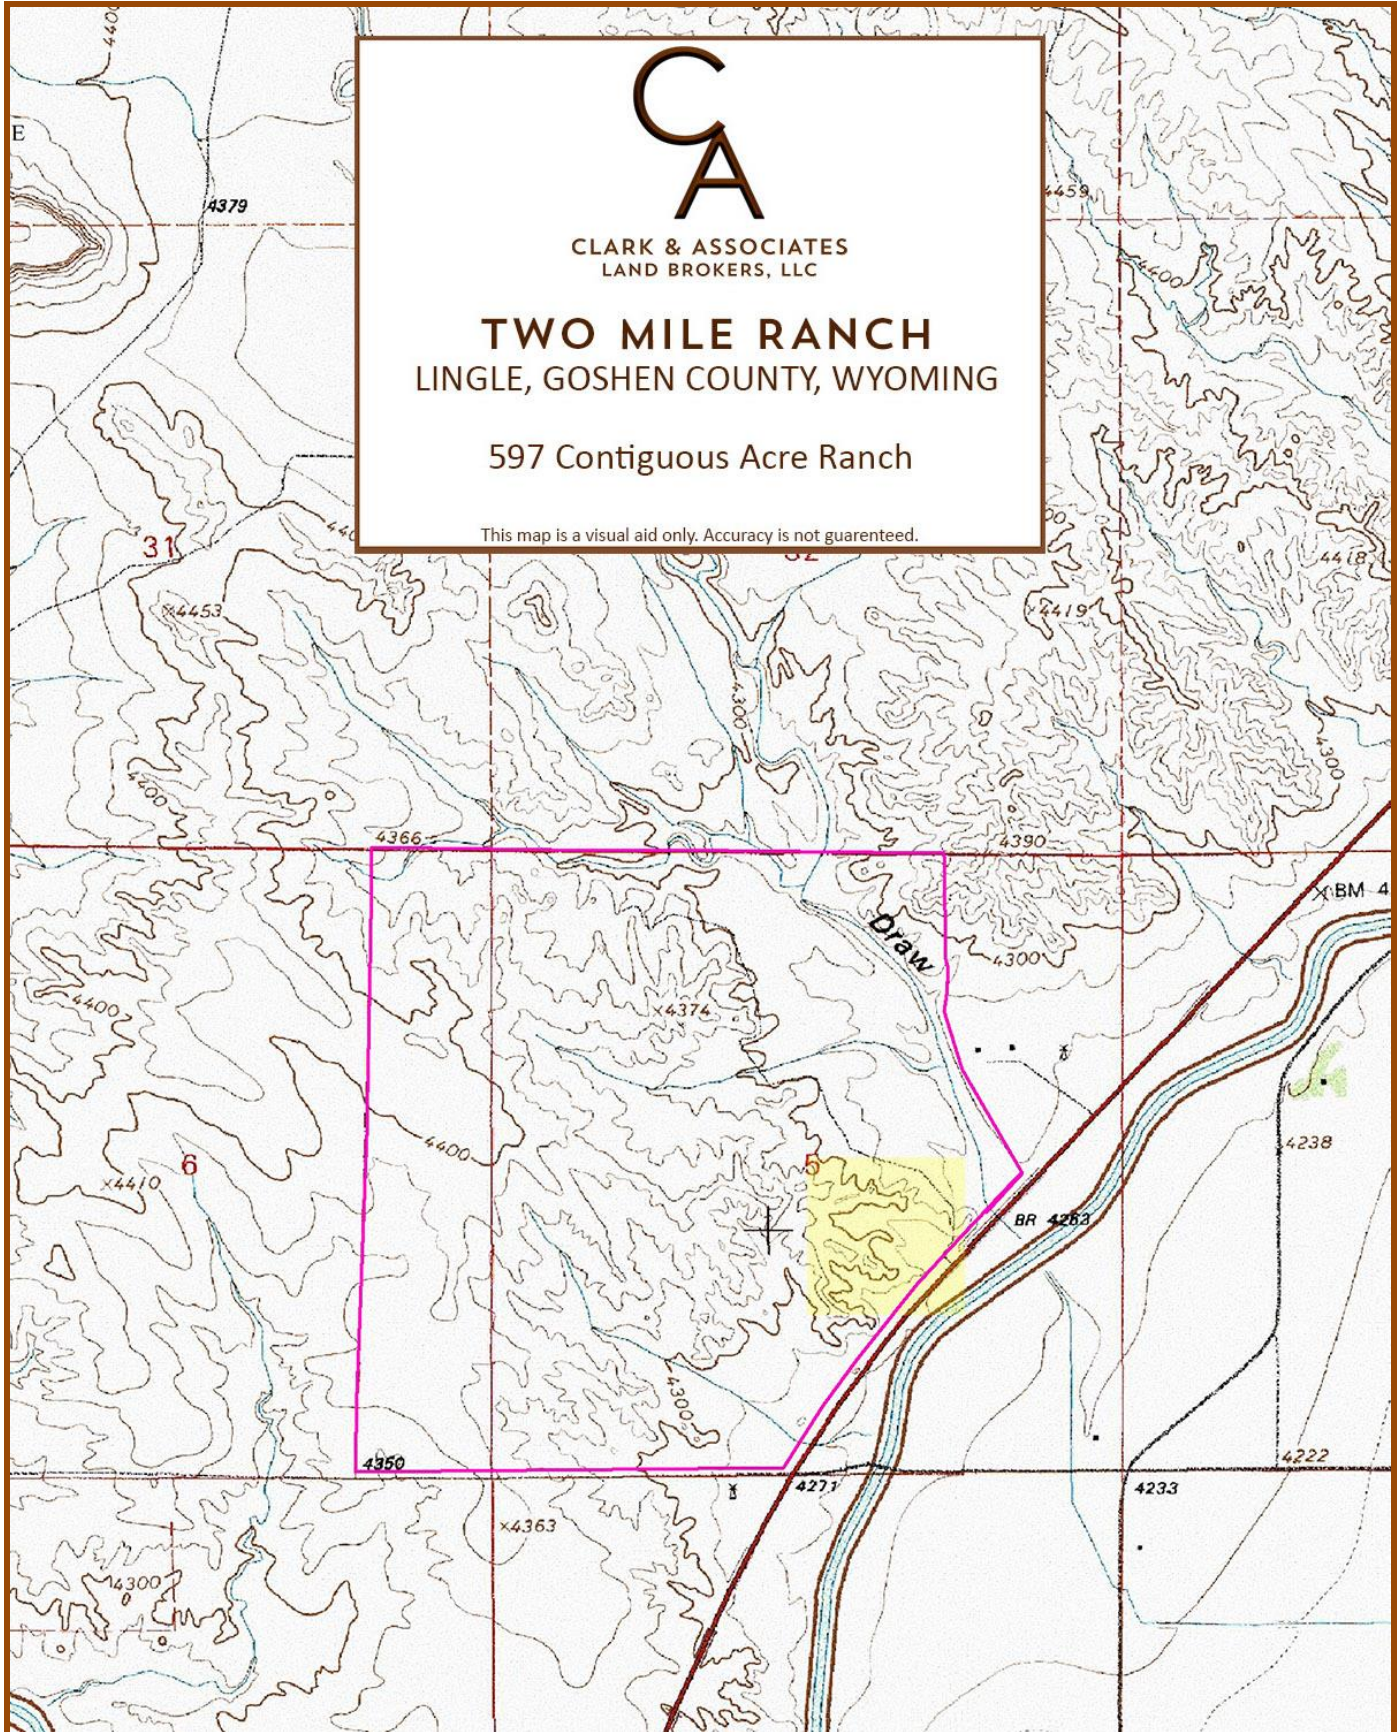

TWO MILE RANCH TOPO MAP

TWO MILE RANCH ORTHO MAP

CLARK & ASSOCIATES
LAND BROKERS, LLC

TWO MILE RANCH
LINGLE, GOSHEN COUNTY, WYOMING

597 Contiguous Acre Ranch

This map is a visual aid only. Accuracy is not guaranteed.