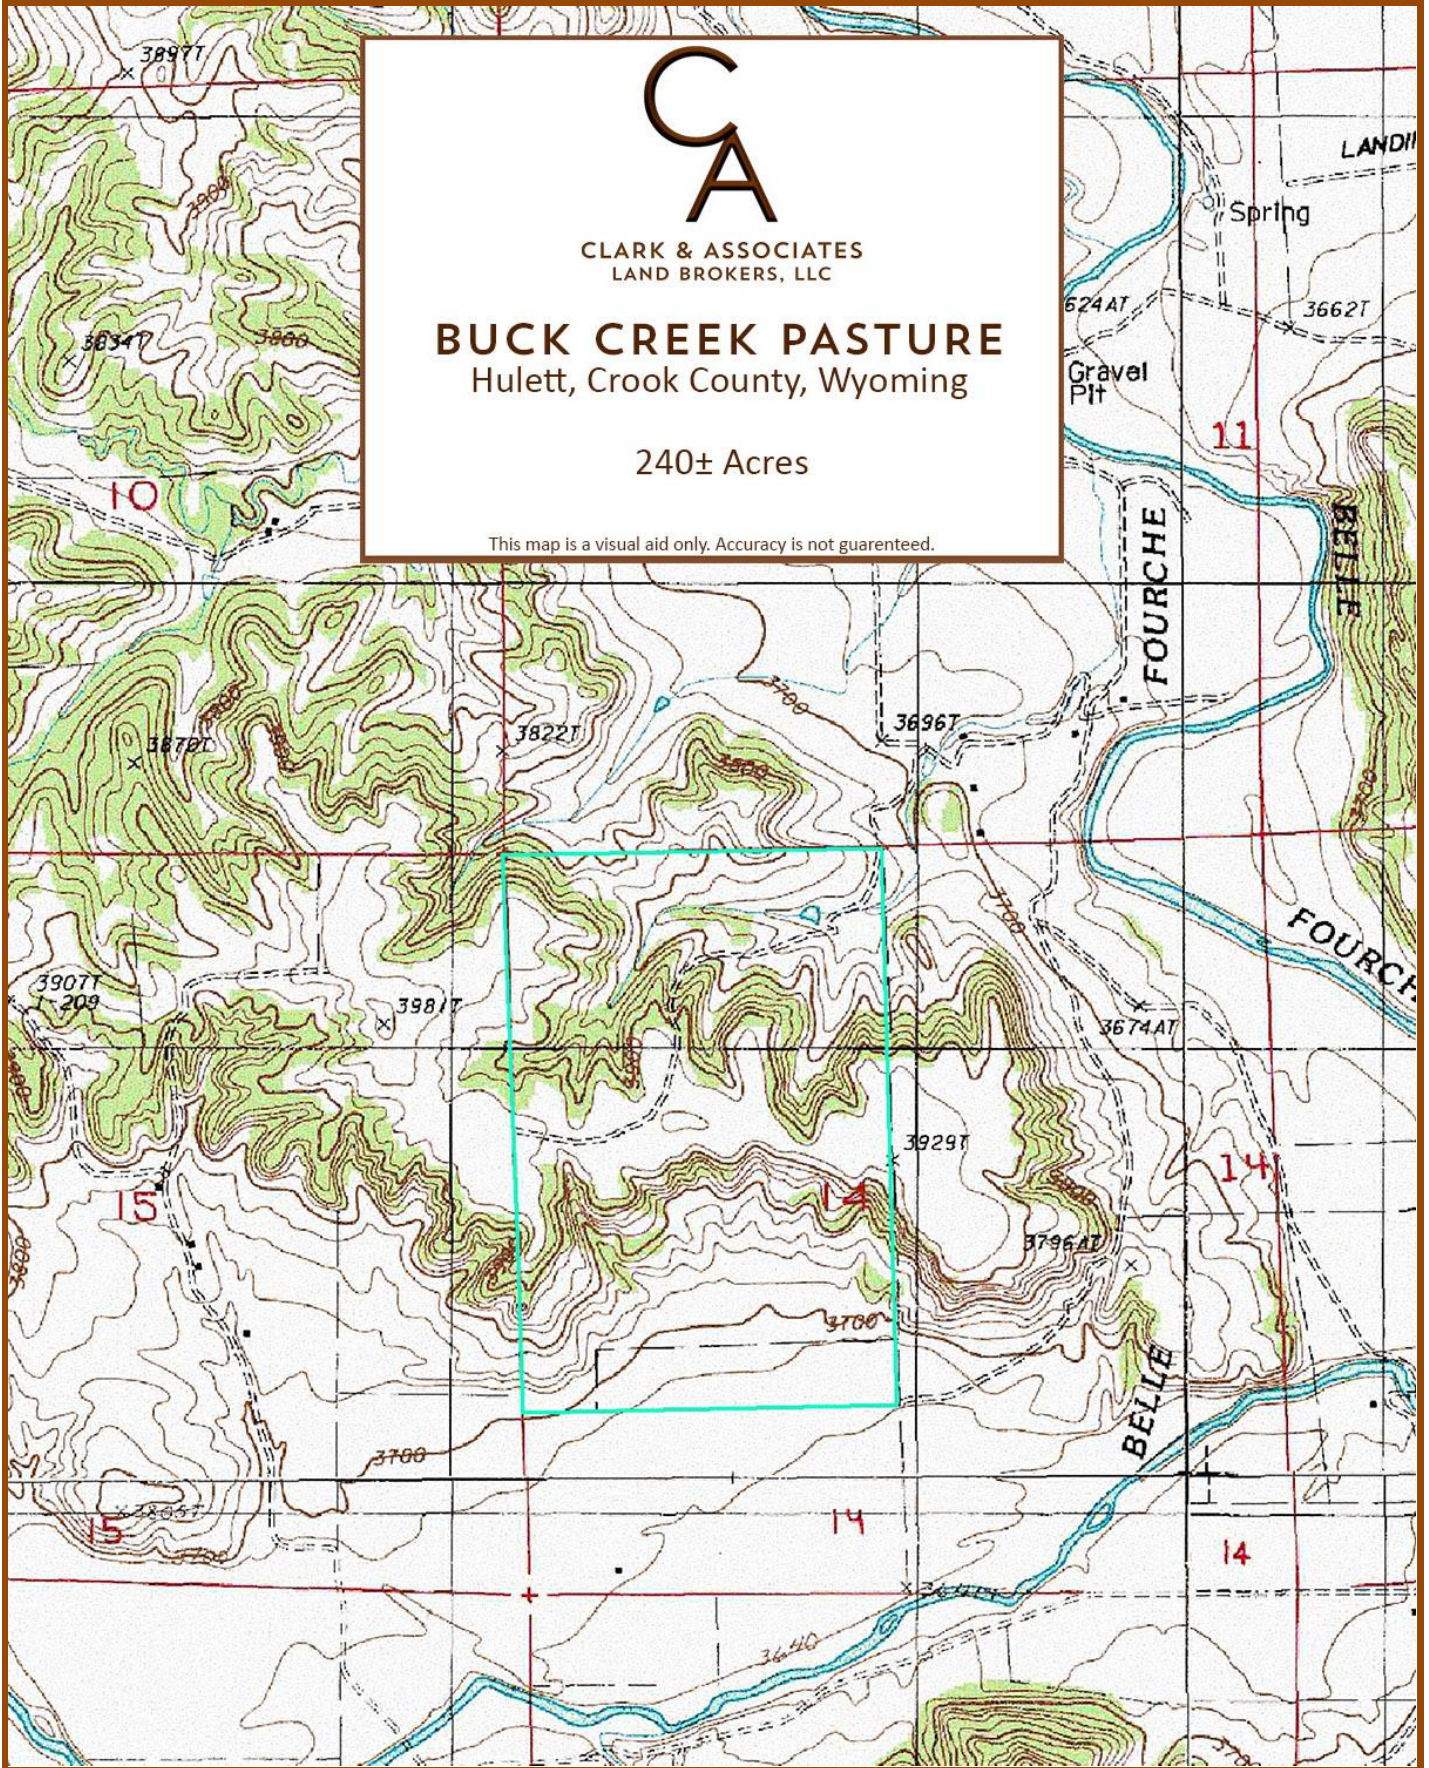

BUCK CREEK PASTURE TOPO MAP

BUCK CREEK PASTURE ORTHO MAP

CLARK & ASSOCIATES
LAND BROKERS, LLC

BUCK CREEK PASTURE
Hulett, Crook County, Wyoming

240± Acres

This map is a visual aid only. Accuracy is not guaranteed.