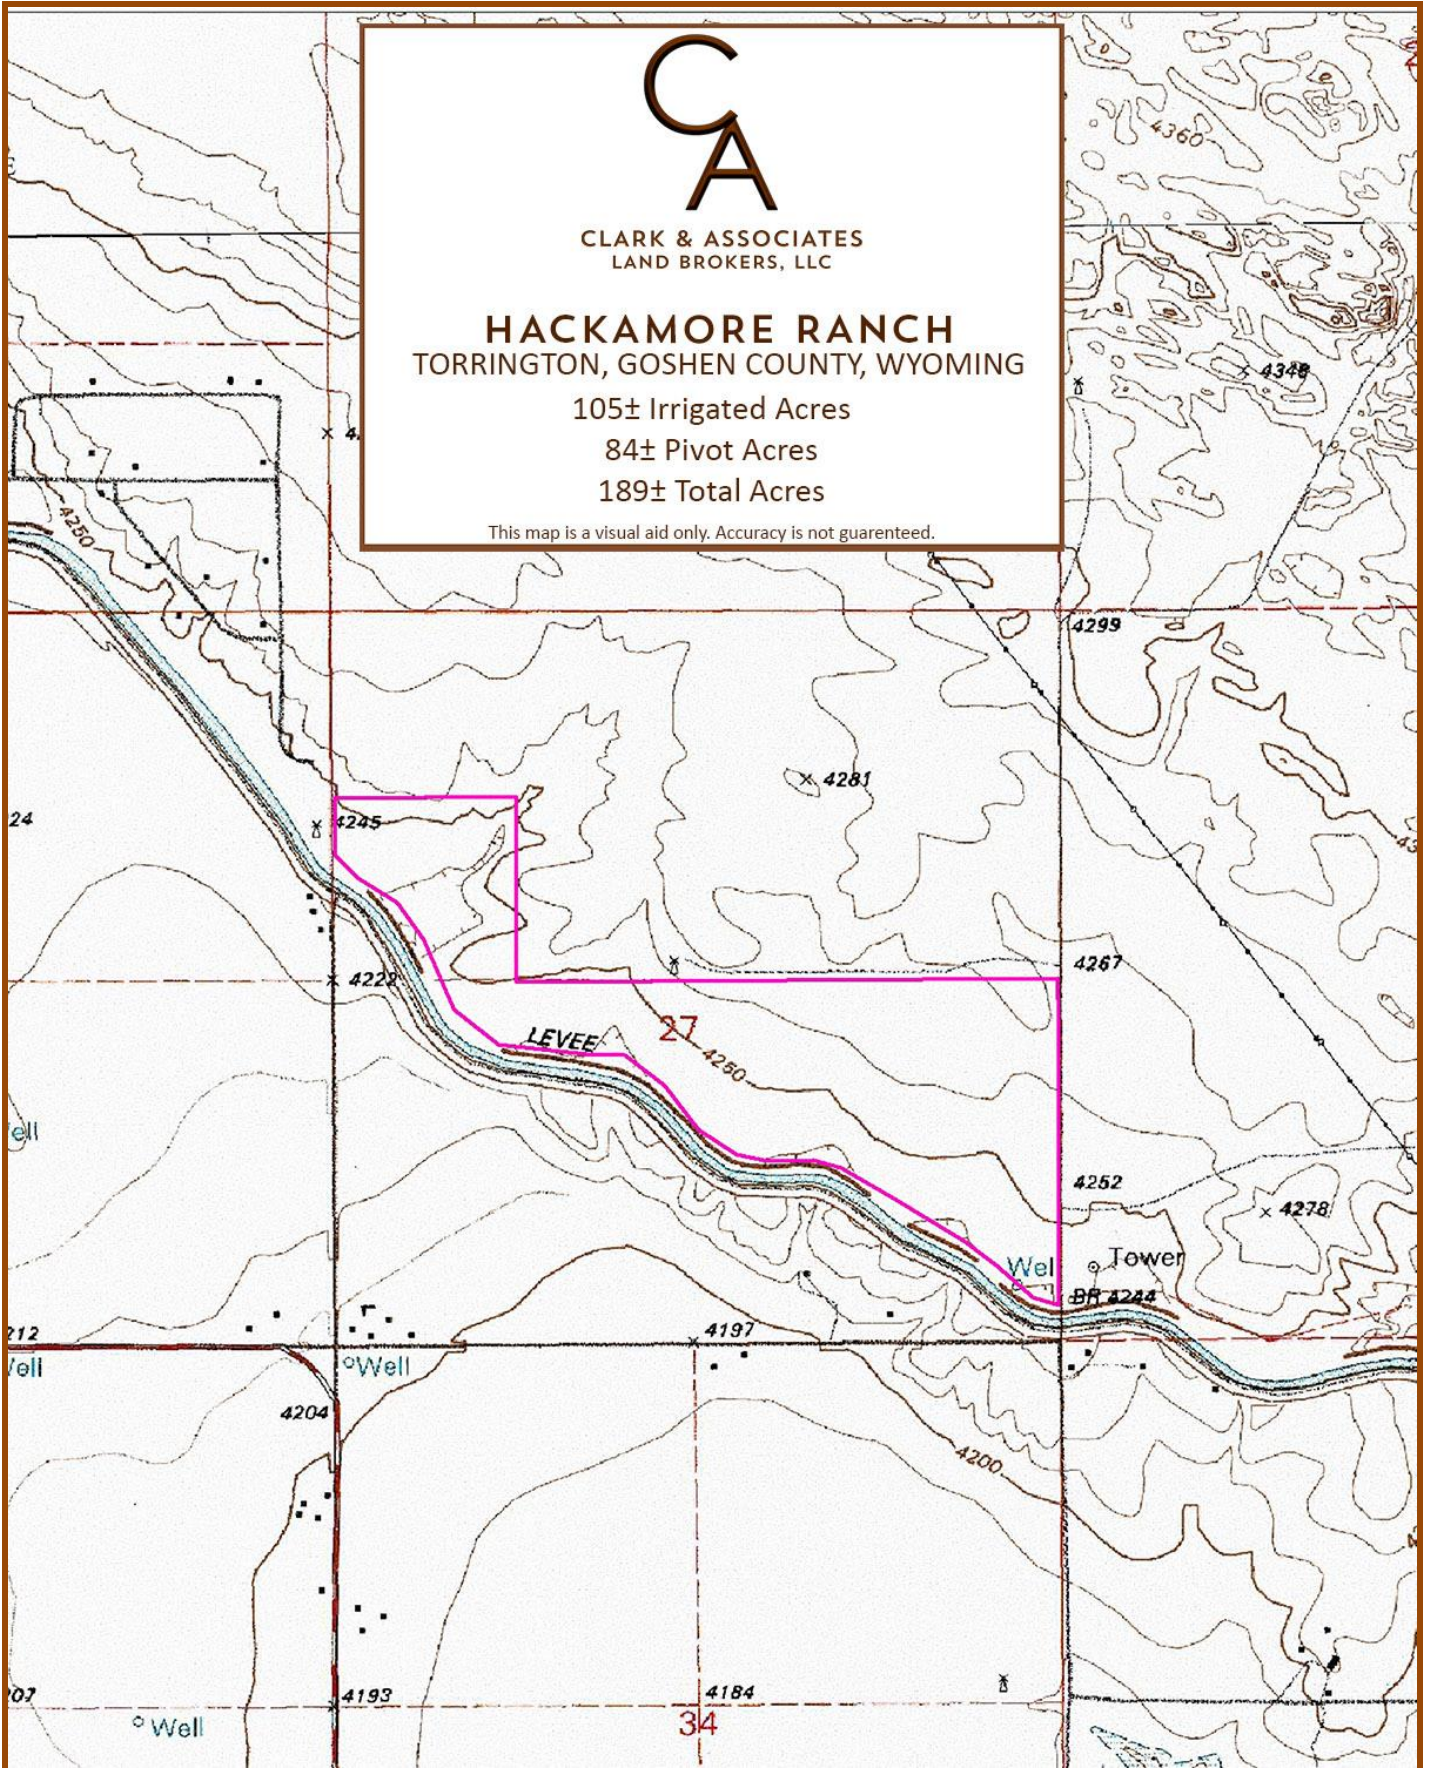

# HACKAMORE RANCH TOPO MAP

# HACKAMORE RANCH ORTHO MAP

CLARK & ASSOCIATES  
LAND BROKERS, LLC

## **HACKAMORE RANCH** TORRINGTON, GOSHEN COUNTY, WYOMING

105± Irrigated Acres

84± Pivot Acres

189± Total Acres

This map is a visual aid only. Accuracy is not guaranteed.