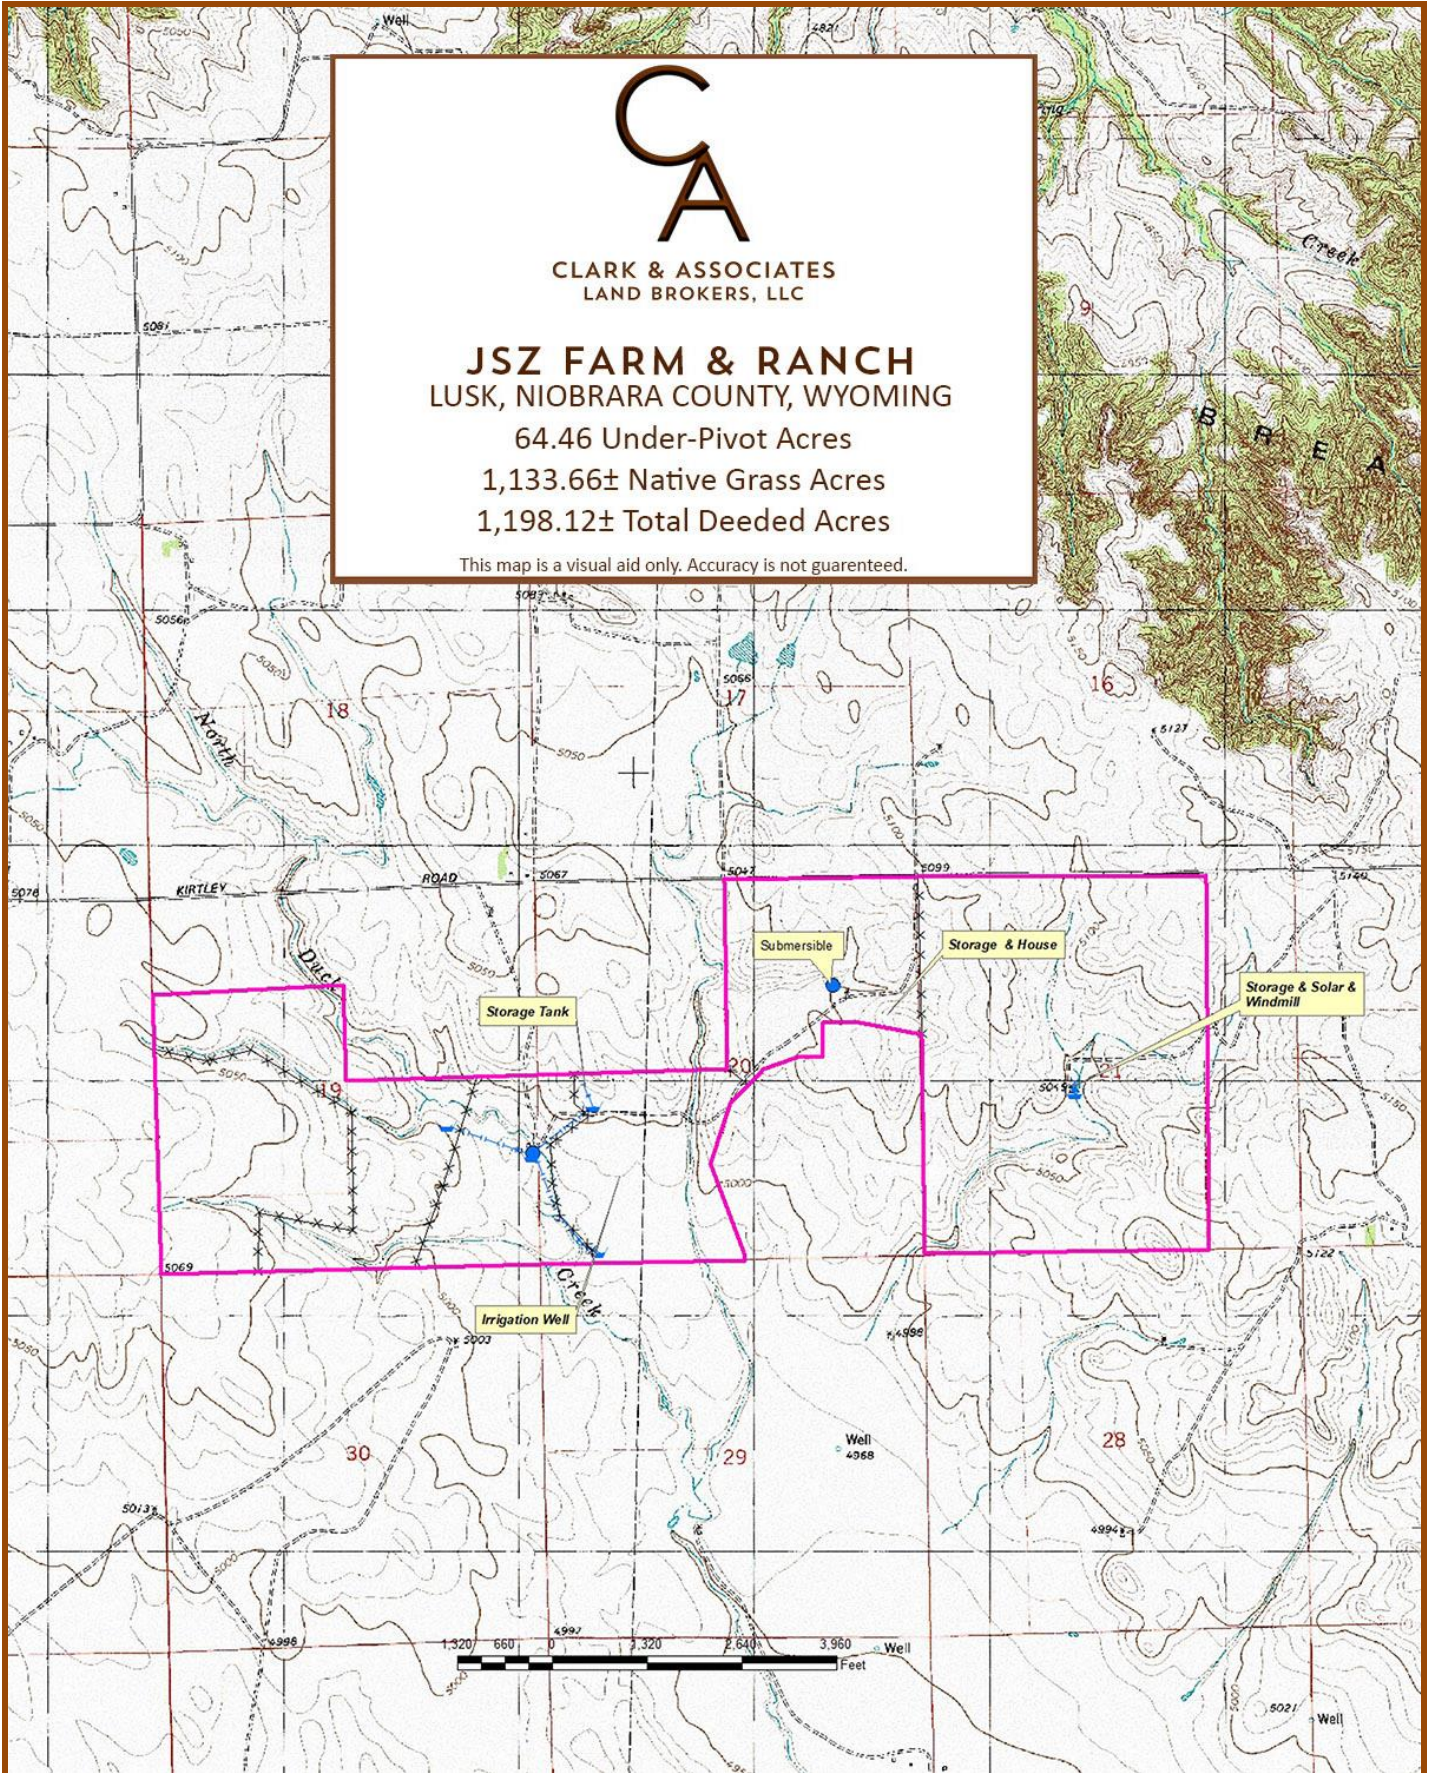

JSZ FARM & RANCH TOPO MAP

CLARK & ASSOCIATES
LAND BROKERS, LLC

JSZ FARM & RANCH LUSK, NIOBRARA COUNTY, WYOMING

64.46 Under-Pivot Acres
1,133.66± Native Grass Acres
1,198.12± Total Deeded Acres

This map is a visual aid only. Accuracy is not guaranteed.

JSZ FARM & RANCH ORTHO MAP

CLARK & ASSOCIATES
LAND BROKERS, LLC

JSZ FARM & RANCH LUSK, NIOBRARA COUNTY, WYOMING

64.46 Under-Pivot Acres
1,133.66± Native Grass Acres
1,198.12± Total Deeded Acres

This map is a visual aid only. Accuracy is not guaranteed.