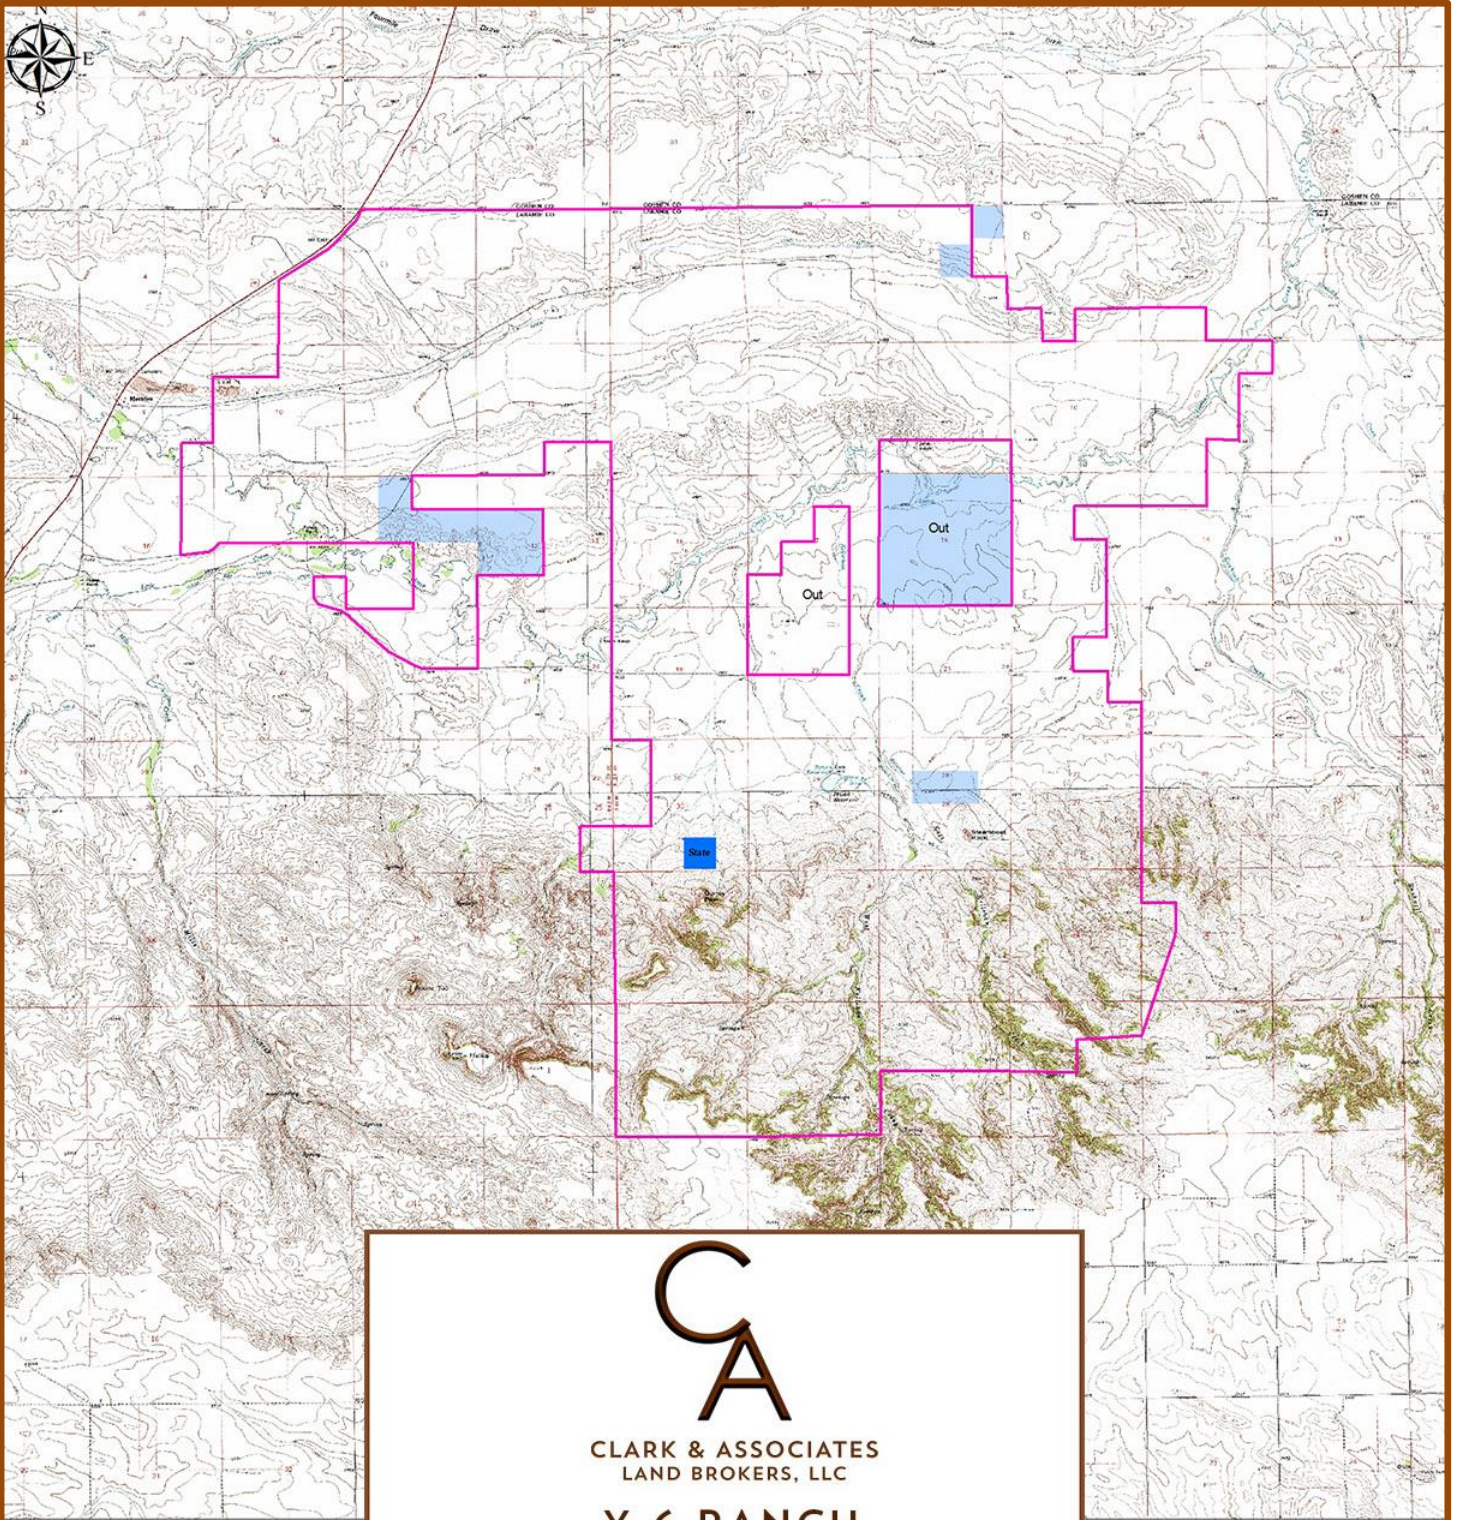

Y-6 RANCH TOPO MAP

CLARK & ASSOCIATES
LAND BROKERS, LLC

Y-6 RANCH MERIDEN, LARAMIE COUNTY, WYOMING

1,396± Pivot/Gravity Irrigated Acres

17,445 Pasture Land Acres

19,781± Total Acres

This map is a visual aid only. Accuracy is not guaranteed.

Y-6 RANCH ORTHO MAP

Y-6 Ranch

CLARK & ASSOCIATES
LAND BROKERS, LLC

Y-6 RANCH
MERIDEN, LARAMIE COUNTY, WYOMING

1,396± Pivot/Gravity Irrigated Acres

17,445 Pasture Land Acres

19,781± Total Acres

This map is a visual aid only. Accuracy is not guaranteed.