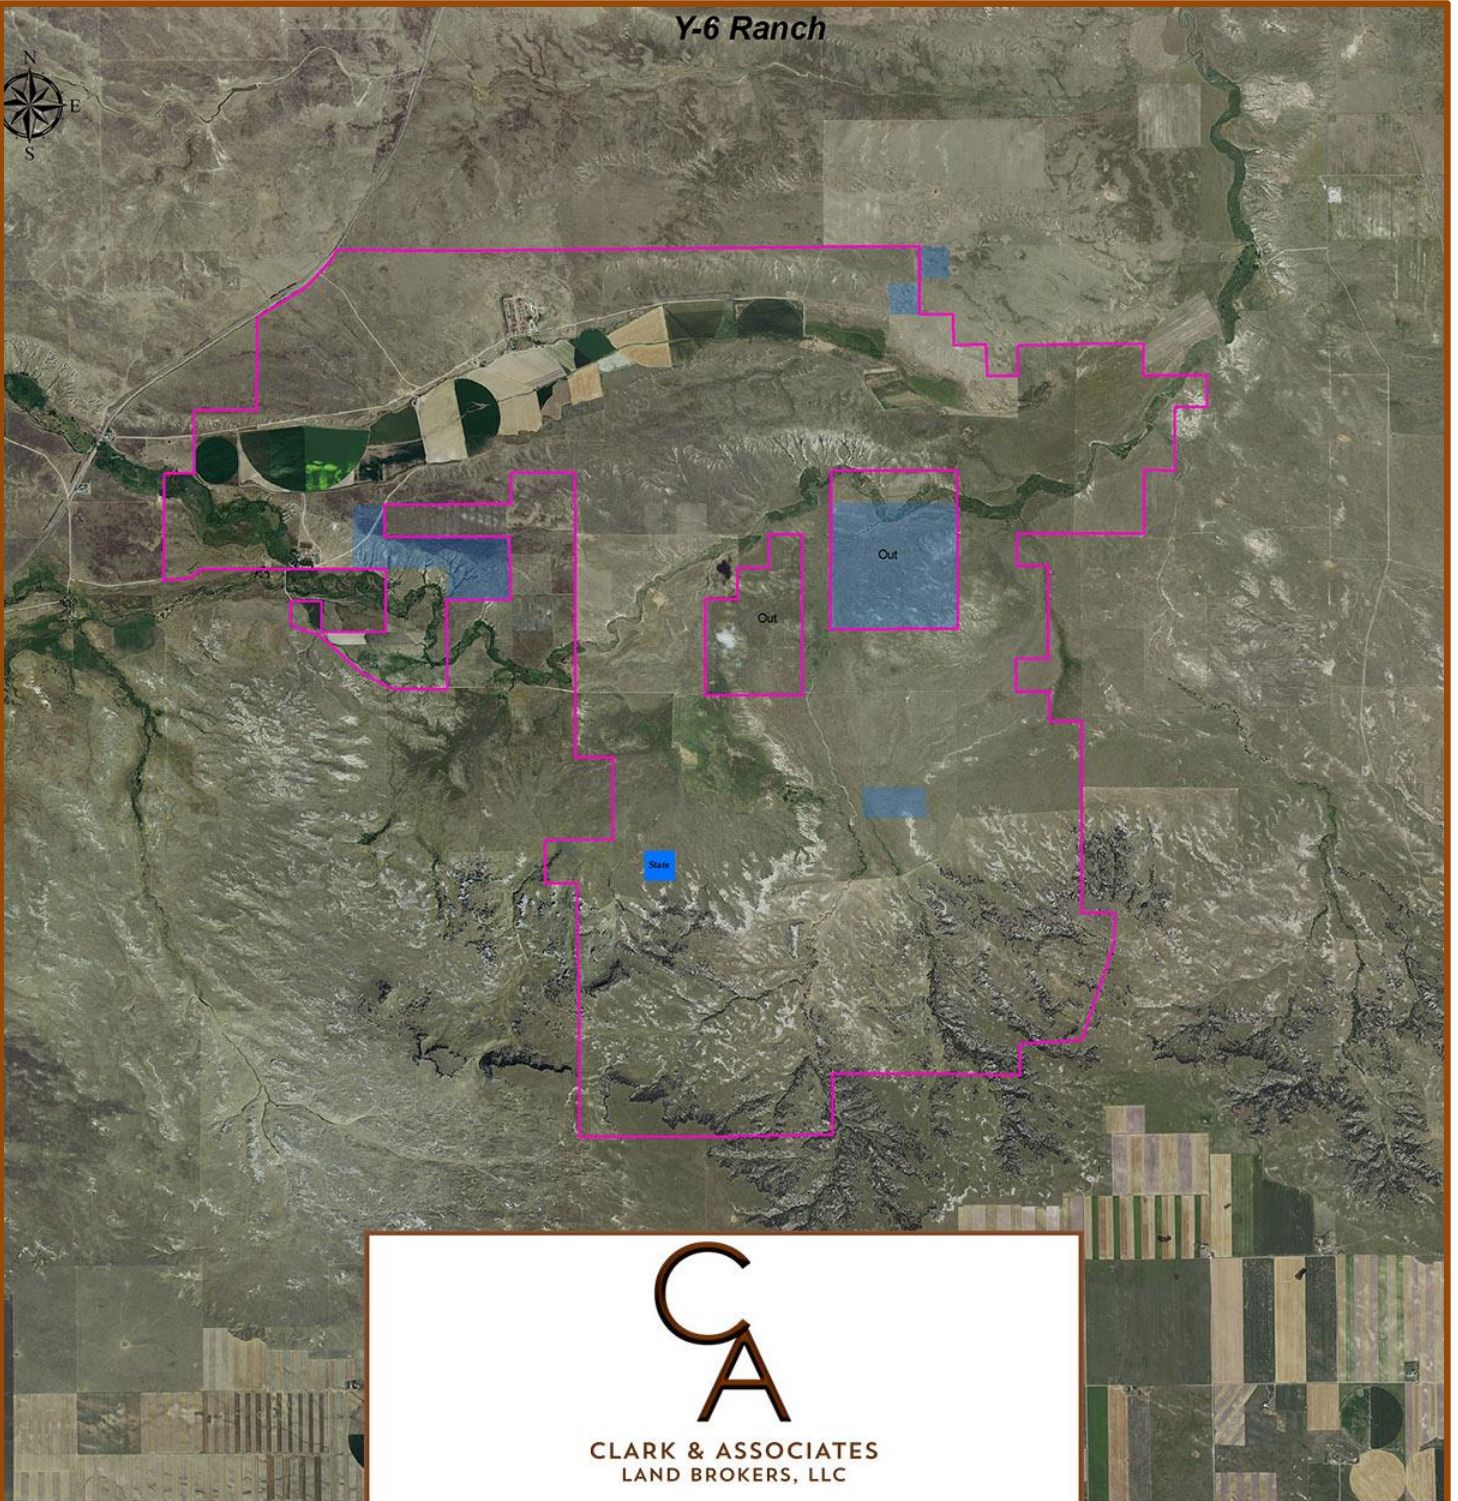

Y-6 RANCH TOPO MAP

CLARK & ASSOCIATES
LAND BROKERS, LLC

Y-6 RANCH MERIDEN, LARAMIE COUNTY, WYOMING

1,396± Pivot/Gravity Irrigated Acres

17,445 Pasture Land Acres

19,781± Total Acres

This map is a visual aid only. Accuracy is not guaranteed.

Y-6 RANCH ORTHO MAP

Y-6 Ranch

CLARK & ASSOCIATES
LAND BROKERS, LLC

Y-6 RANCH
MERIDEN, LARAMIE COUNTY, WYOMING

1,396± Pivot/Gravity Irrigated Acres

17,445 Pasture Land Acres

19,781± Total Acres

This map is a visual aid only. Accuracy is not guaranteed.