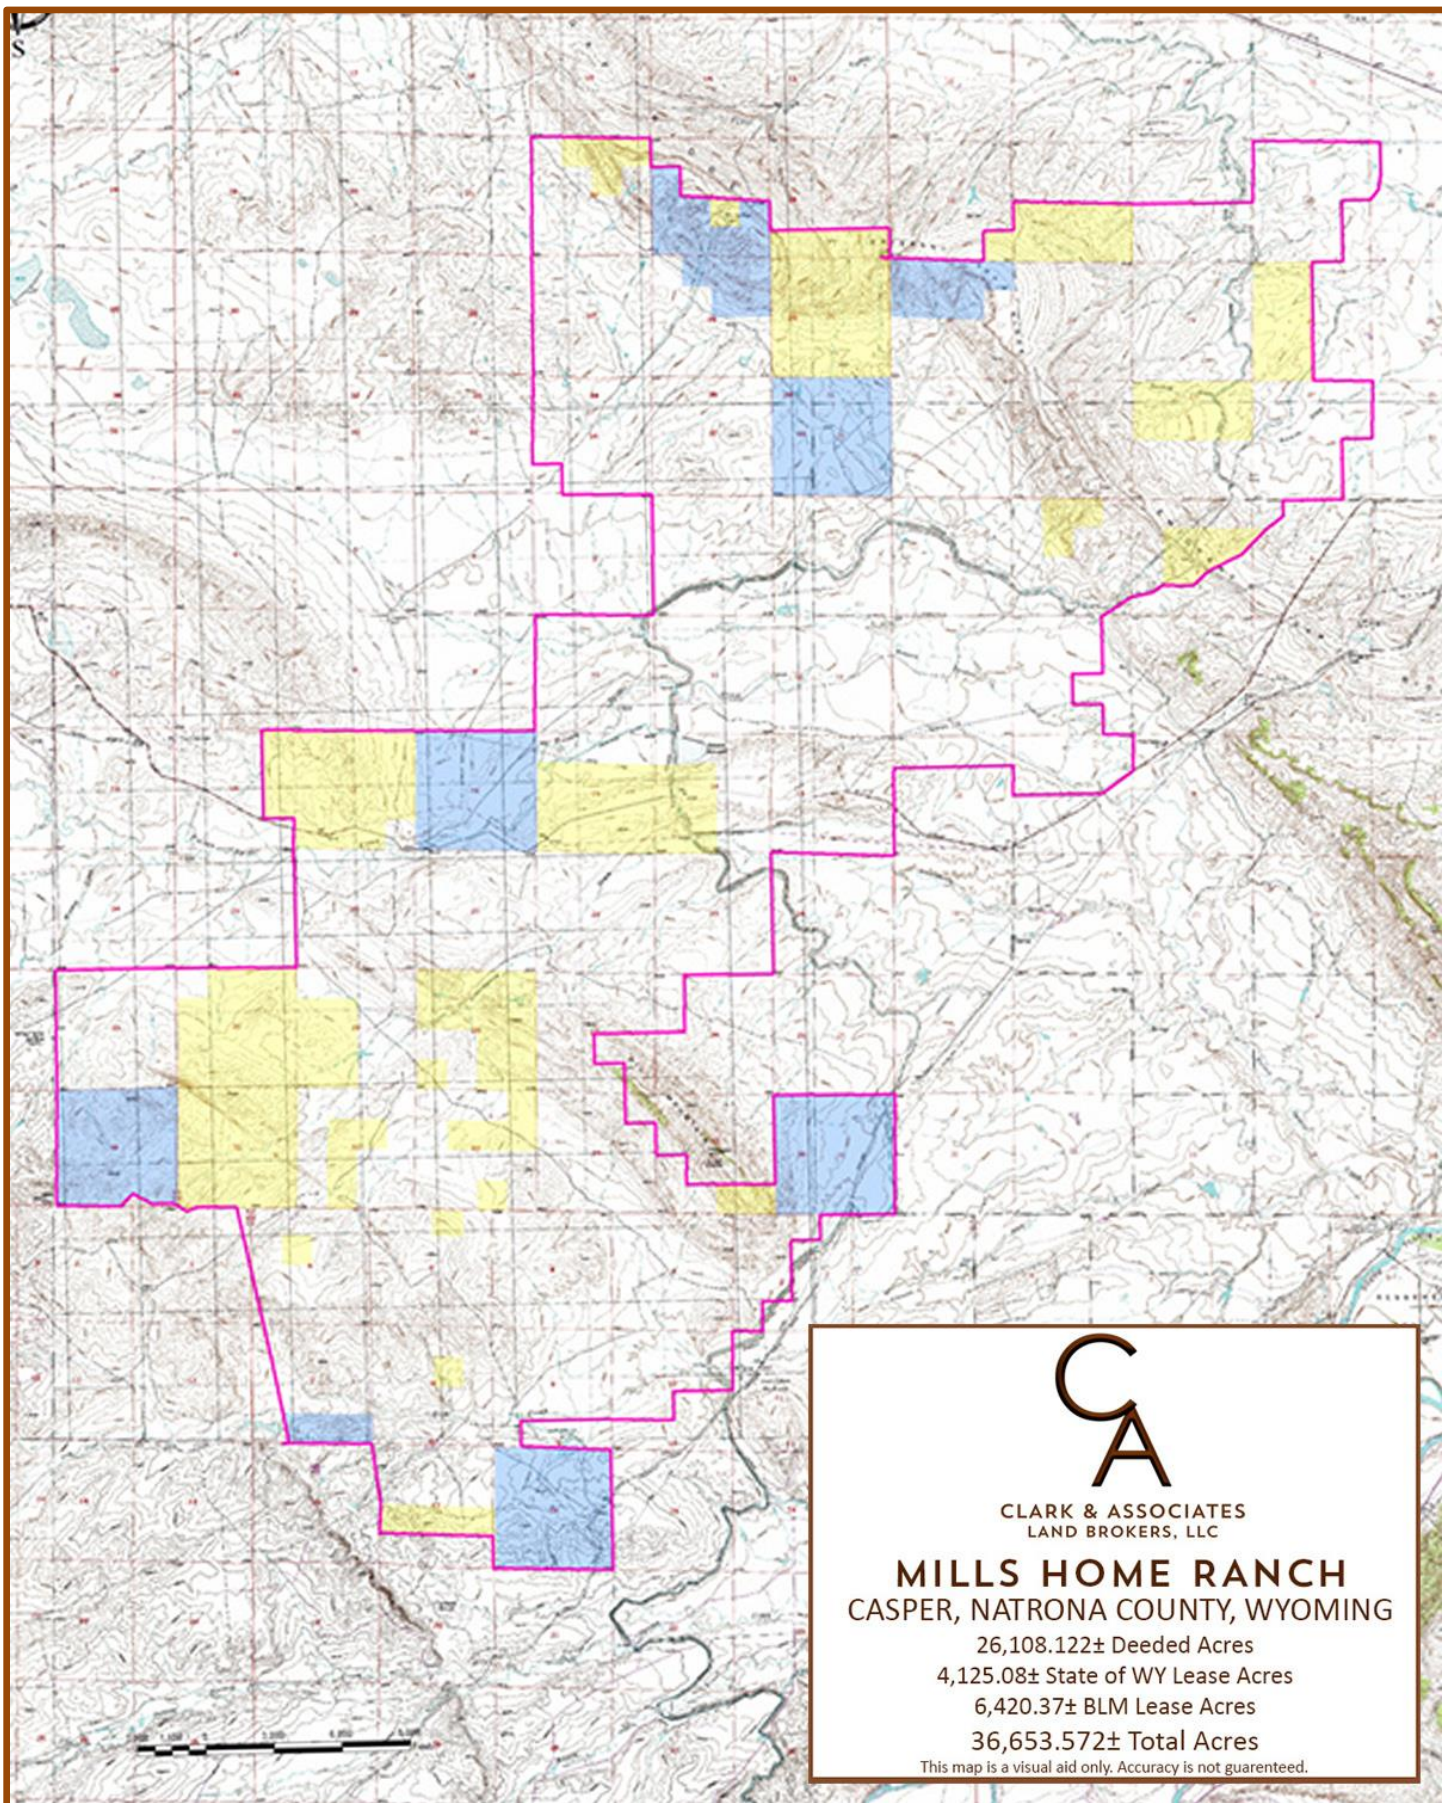

MILLS HOME RANCH TOPO MAP

CLARK & ASSOCIATES
LAND BROKERS, LLC

MILLS HOME RANCH CASPER, NATRONA COUNTY, WYOMING

26,108.122± Deeded Acres

4,125.08± State of WY Lease Acres

6,420.37± BLM Lease Acres

36,653.572± Total Acres

This map is a visual aid only. Accuracy is not guaranteed.

MILLS HOME RANCH ORTHO MAP

CLARK & ASSOCIATES
LAND BROKERS, LLC

MILLS HOME RANCH
CASPER, NATRONA COUNTY, WYOMING

26,108.122± Deeded Acres

4,125.08± State of WY Lease Acres

6,420.37± BLM Lease Acres

36,653.572± Total Acres

This map is a visual aid only. Accuracy is not guaranteed.