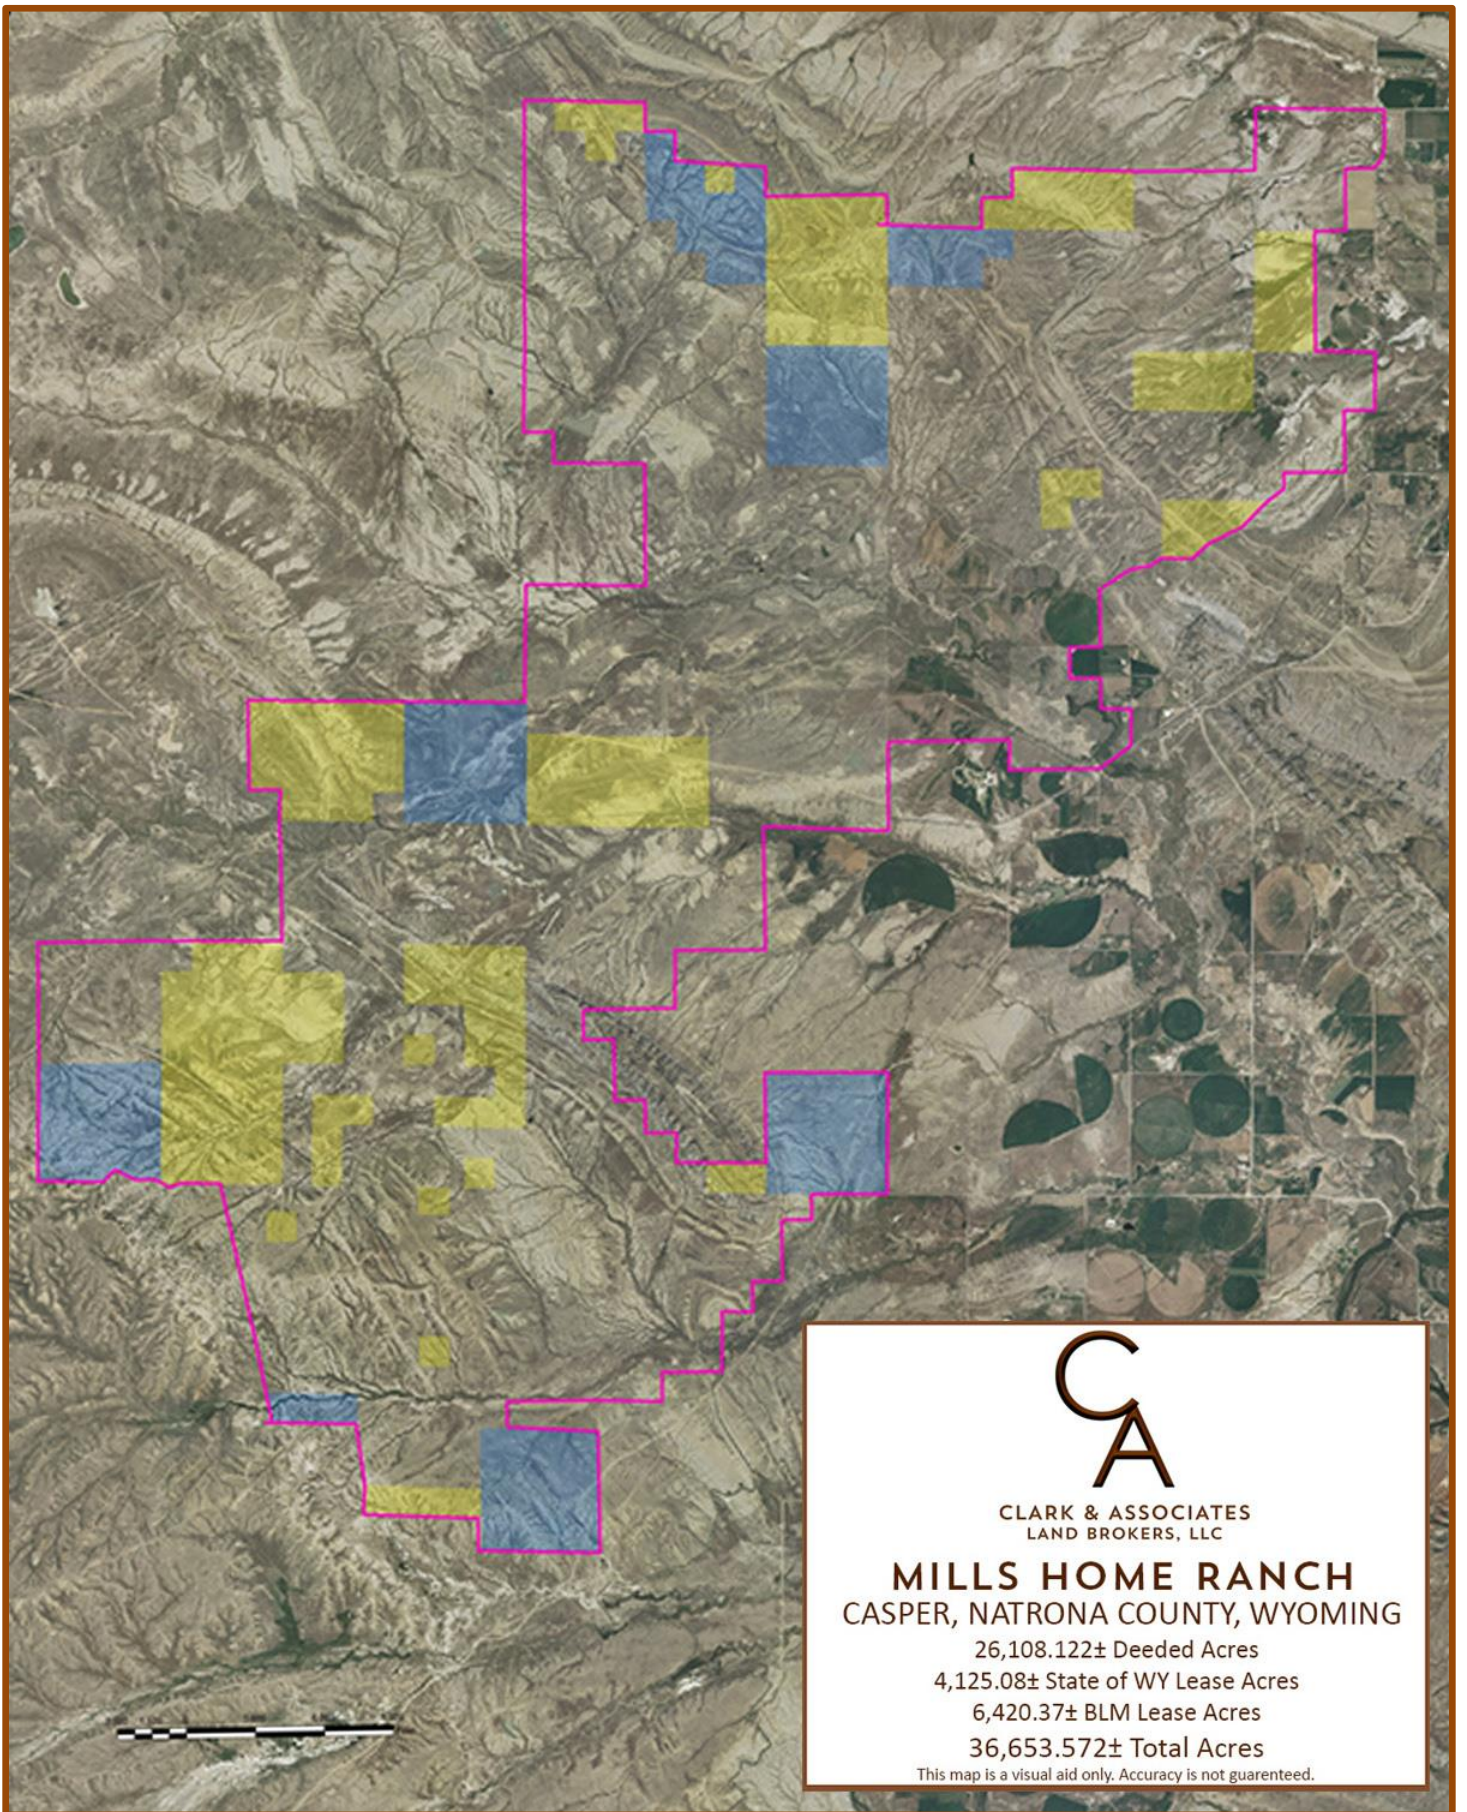

MILLS HOME RANCH TOPO MAP

CLARK & ASSOCIATES
LAND BROKERS, LLC

MILLS HOME RANCH CASPER, NATRONA COUNTY, WYOMING

26,108.122± Deeded Acres

4,125.08± State of WY Lease Acres

6,420.37± BLM Lease Acres

36,653.572± Total Acres

This map is a visual aid only. Accuracy is not guaranteed.

MILLS HOME RANCH ORTHO MAP

CLARK & ASSOCIATES
LAND BROKERS, LLC

MILLS HOME RANCH
CASPER, NATRONA COUNTY, WYOMING

26,108.122± Deeded Acres

4,125.08± State of WY Lease Acres

6,420.37± BLM Lease Acres

36,653.572± Total Acres

This map is a visual aid only. Accuracy is not guaranteed.