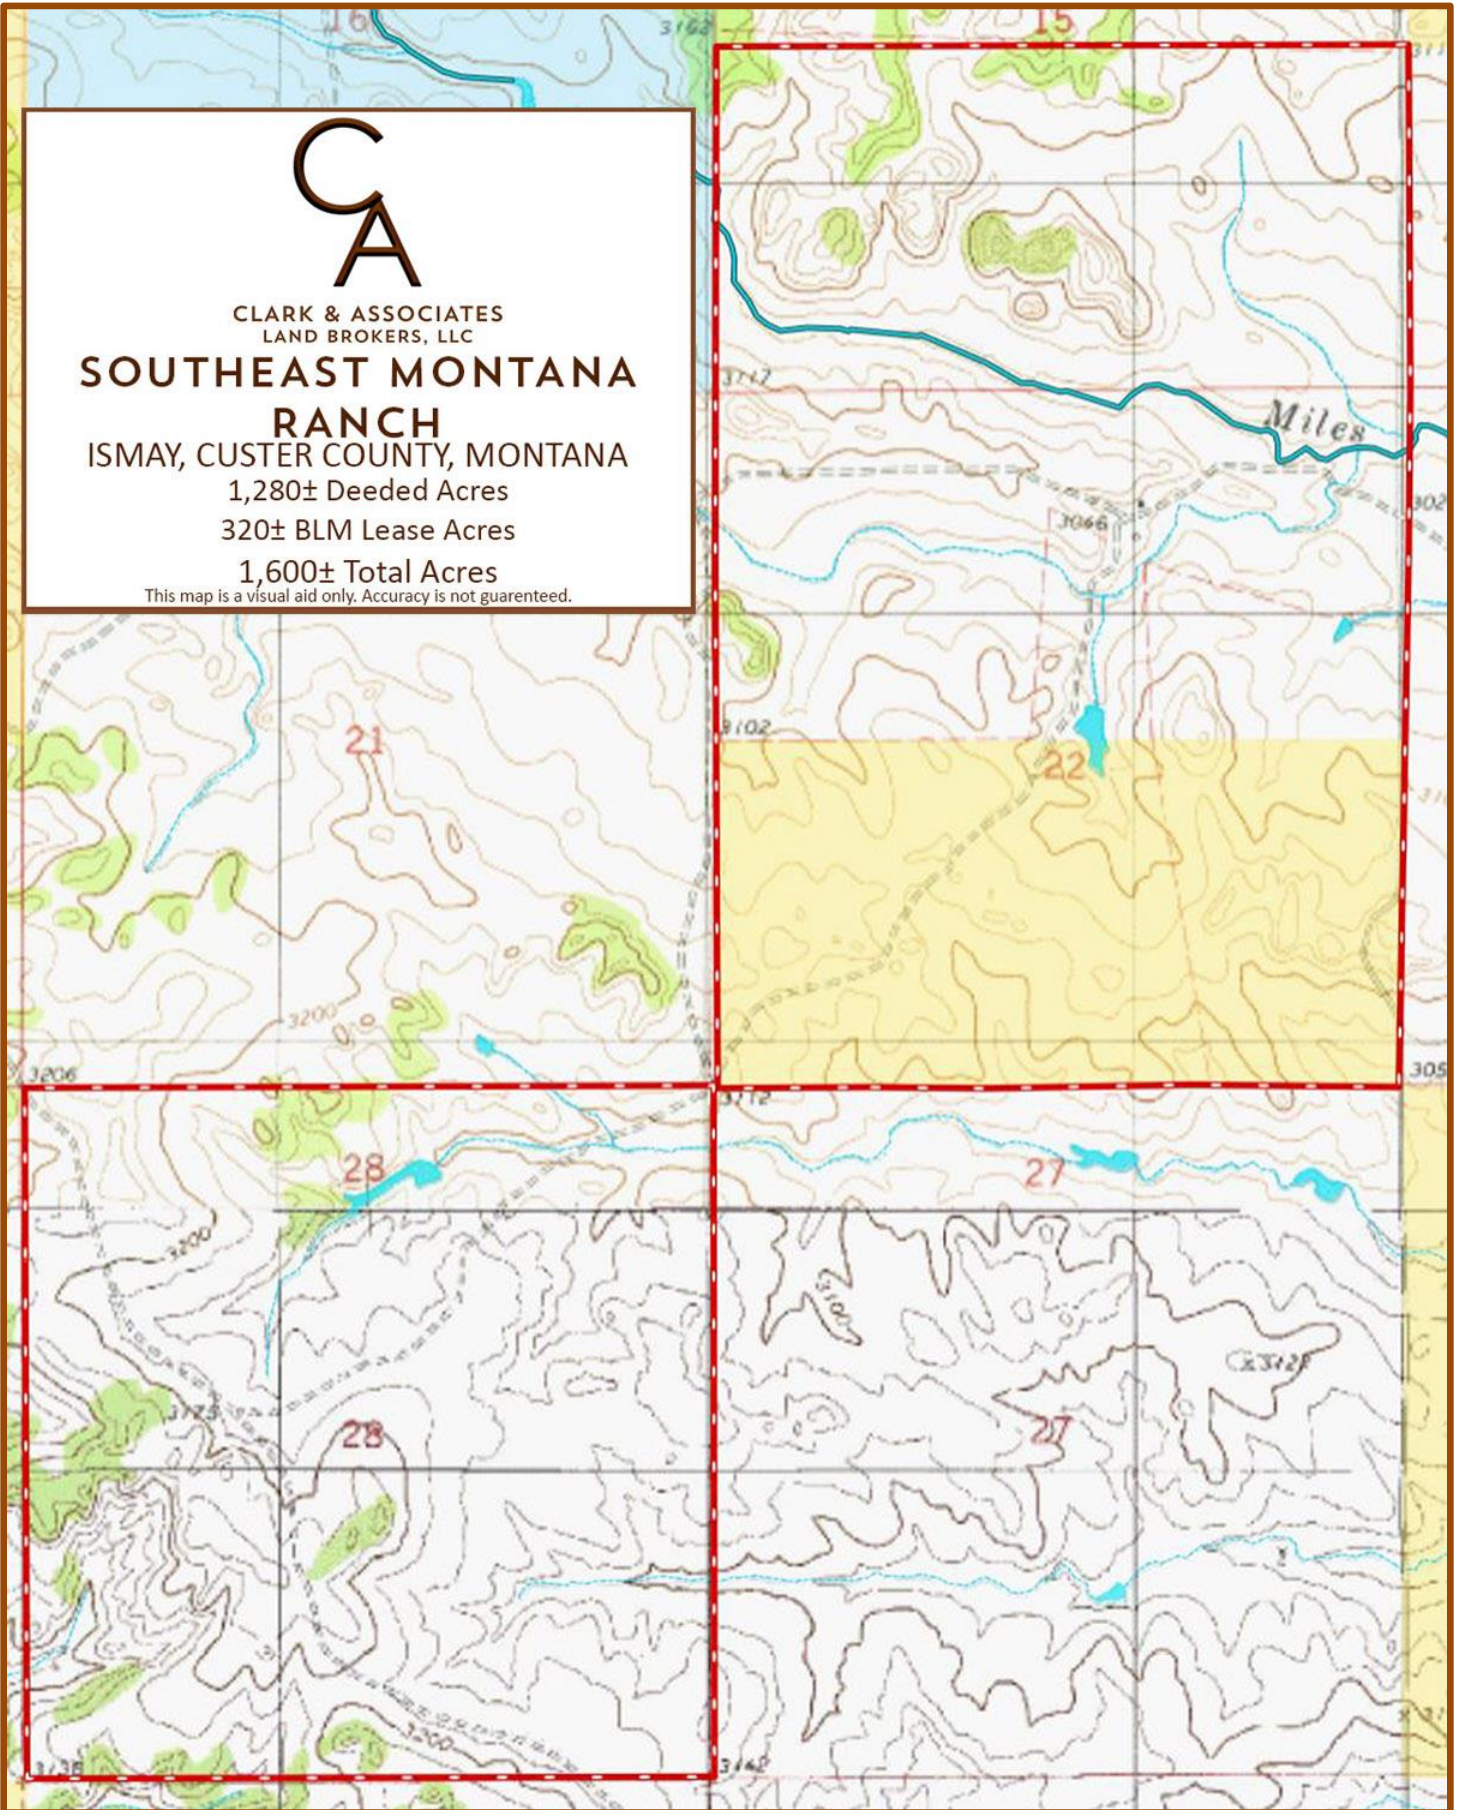

SOUTHEAST MONTANA RANCH TOPO MAP

CLARK & ASSOCIATES
LAND BROKERS, LLC

**SOUTHEAST MONTANA
RANCH**

ISMAY, CUSTER COUNTY, MONTANA

1,280± Deeded Acres

320± BLM Lease Acres

1,600± Total Acres

This map is a visual aid only. Accuracy is not guaranteed.

SOUTHEAST MONTANA RANCH ORTHO MAP

CLARK & ASSOCIATES
LAND BROKERS, LLC

**SOUTHEAST MONTANA
RANCH**

ISMAY, CUSTER COUNTY, MONTANA

1,280± Deeded Acres

320± BLM Lease Acres

1,600± Total Acres

This map is a visual aid only. Accuracy is not guaranteed.