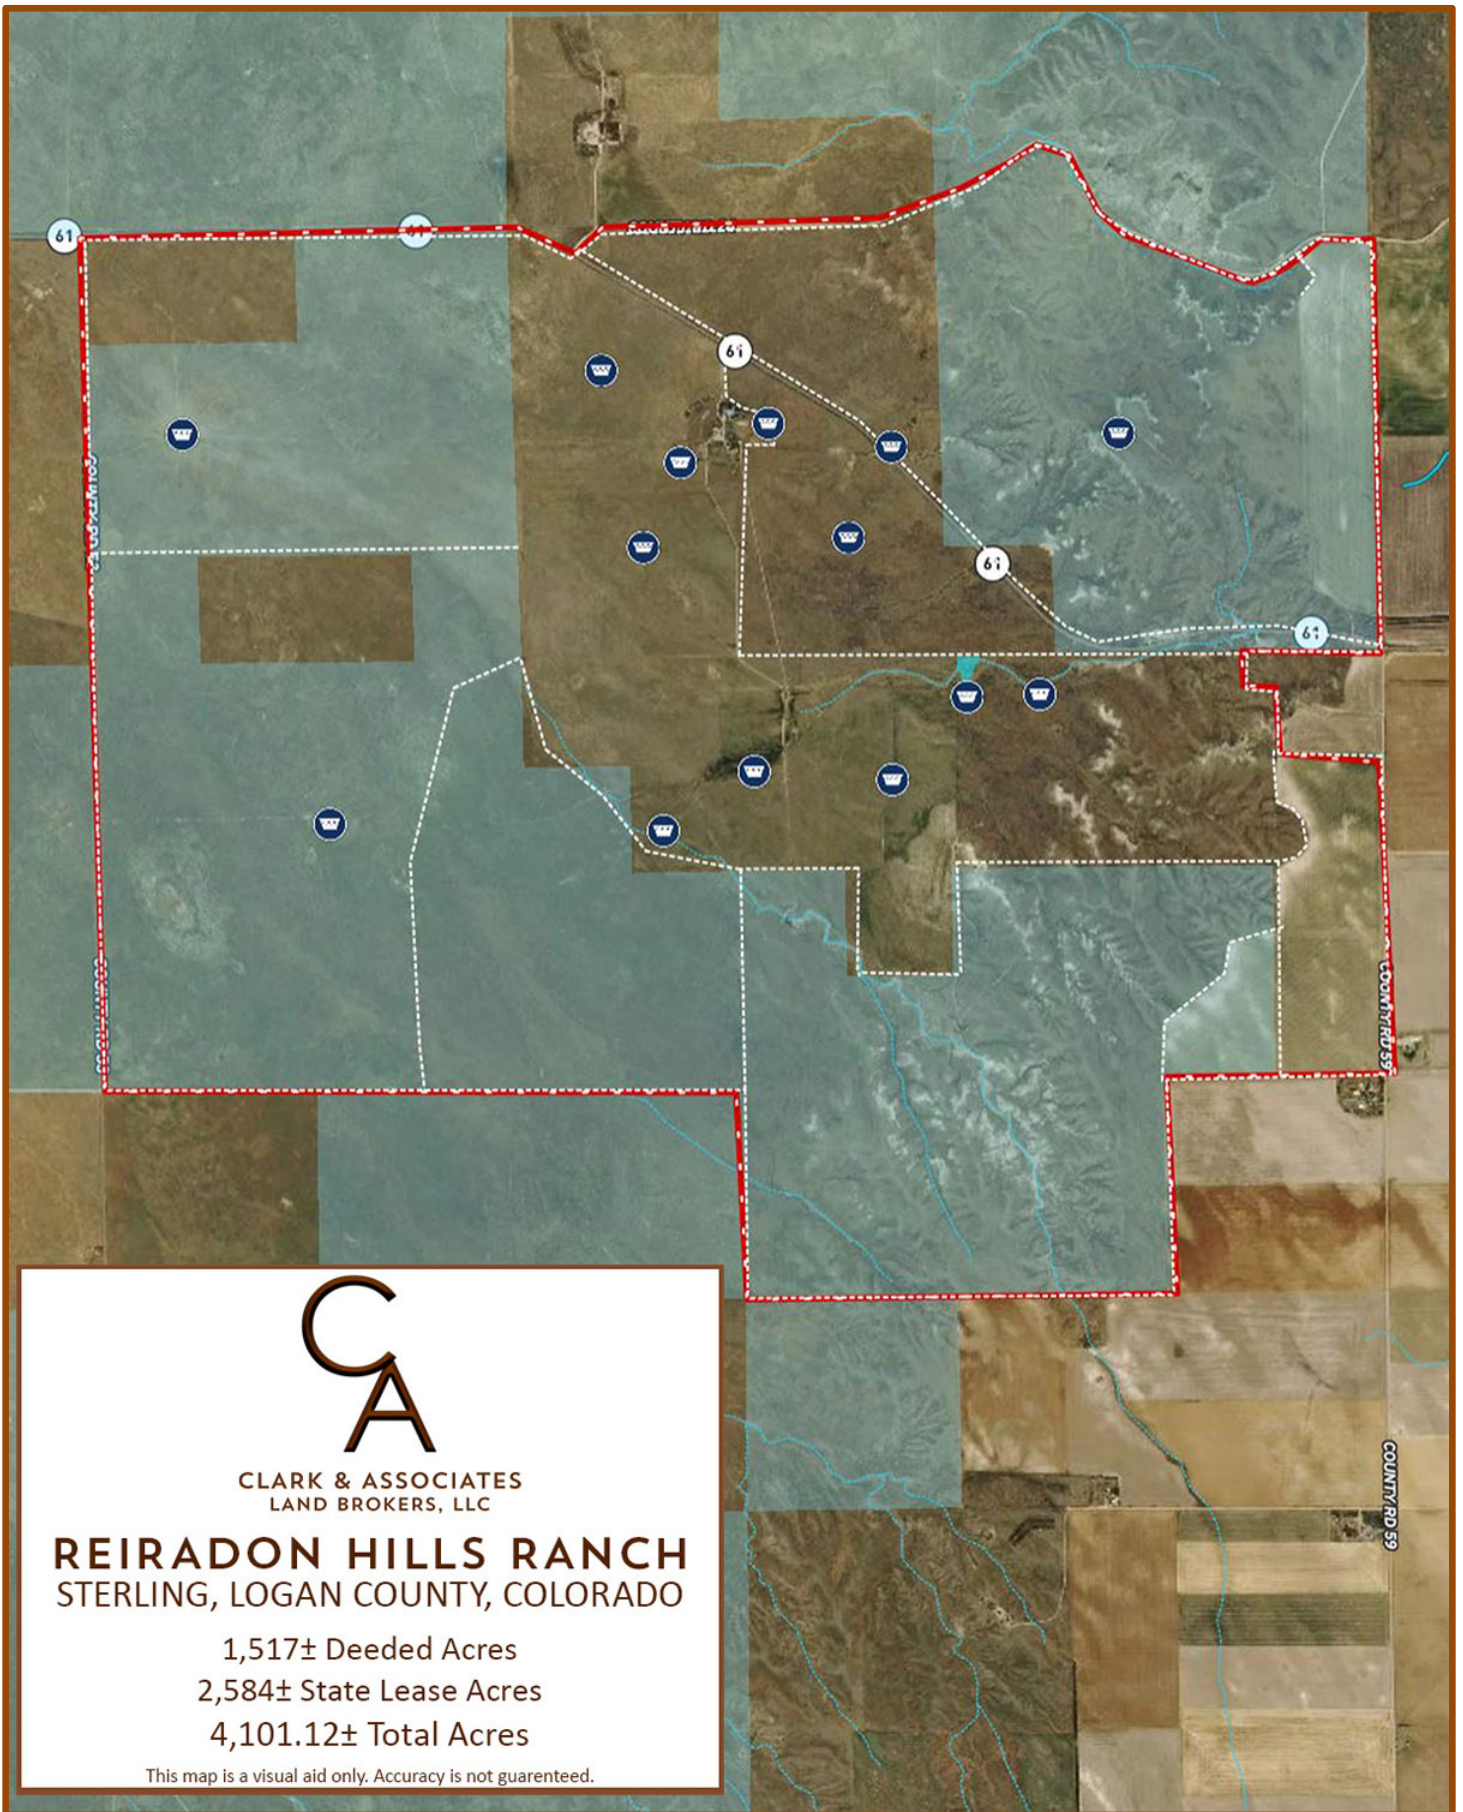

REIRADON HILLS RANCH TOPO MAP

REIRADON HILLS RANCH ORTHO MAP

CLARK & ASSOCIATES
LAND BROKERS, LLC

REIRADON HILLS RANCH
STERLING, LOGAN COUNTY, COLORADO

1,517± Deeded Acres
2,584± State Lease Acres
4,101.12± Total Acres

This map is a visual aid only. Accuracy is not guaranteed.