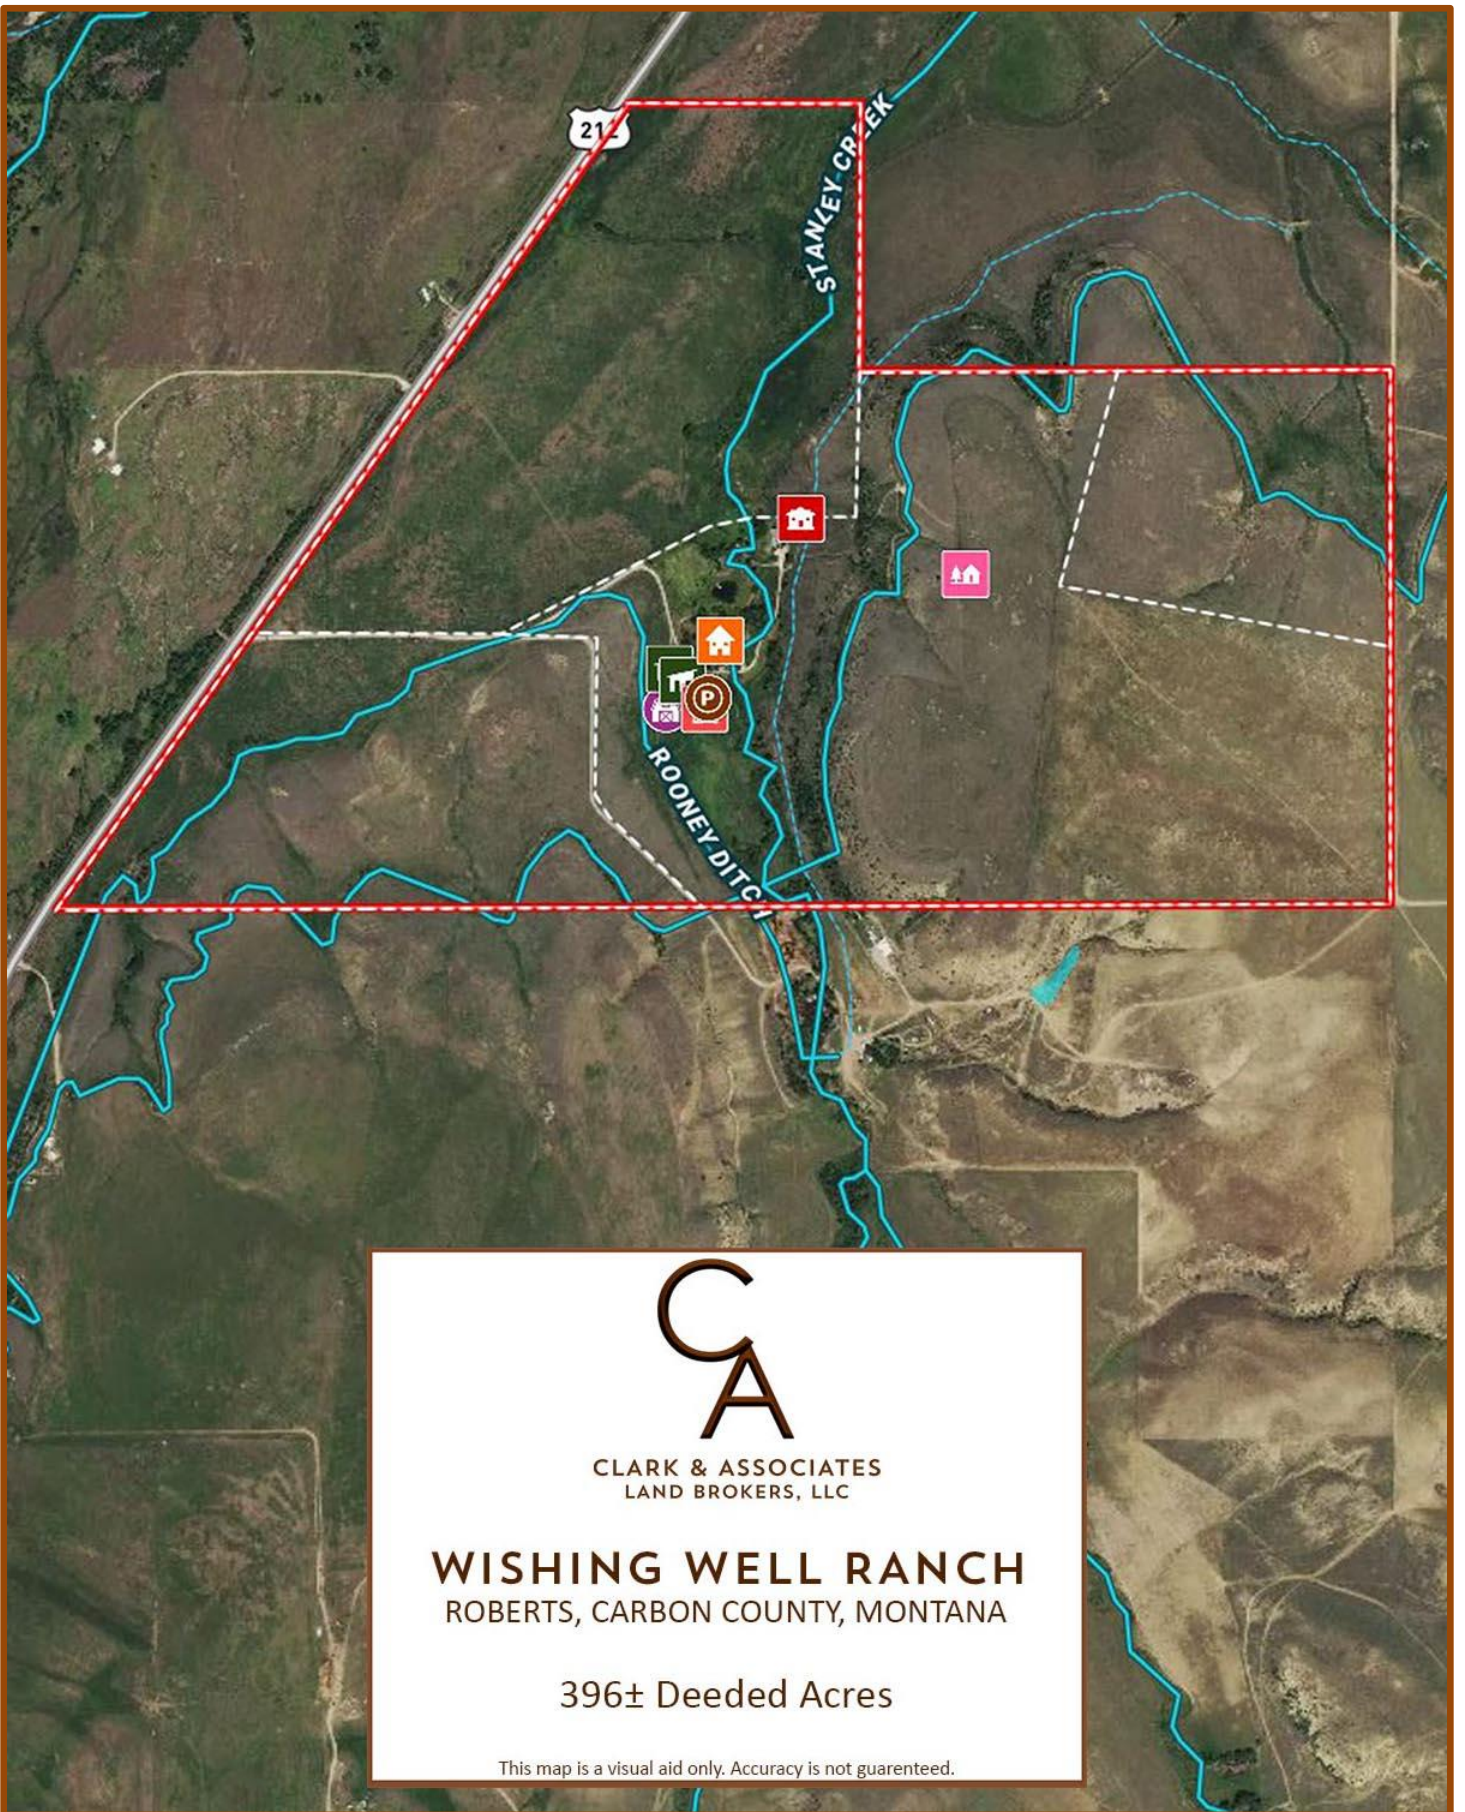

WISHING WELL RANCH TOPO MAP

CLARK & ASSOCIATES
LAND BROKERS, LLC

WISHING WELL RANCH
ROBERTS, CARBON COUNTY, MONTANA

396± Deeded Acres

This map is a visual aid only. Accuracy is not guaranteed.

WISHING WELL RANCH ORTHO MAP

CLARK & ASSOCIATES
LAND BROKERS, LLC

WISHING WELL RANCH
ROBERTS, CARBON COUNTY, MONTANA

396± Deeded Acres

This map is a visual aid only. Accuracy is not guaranteed.