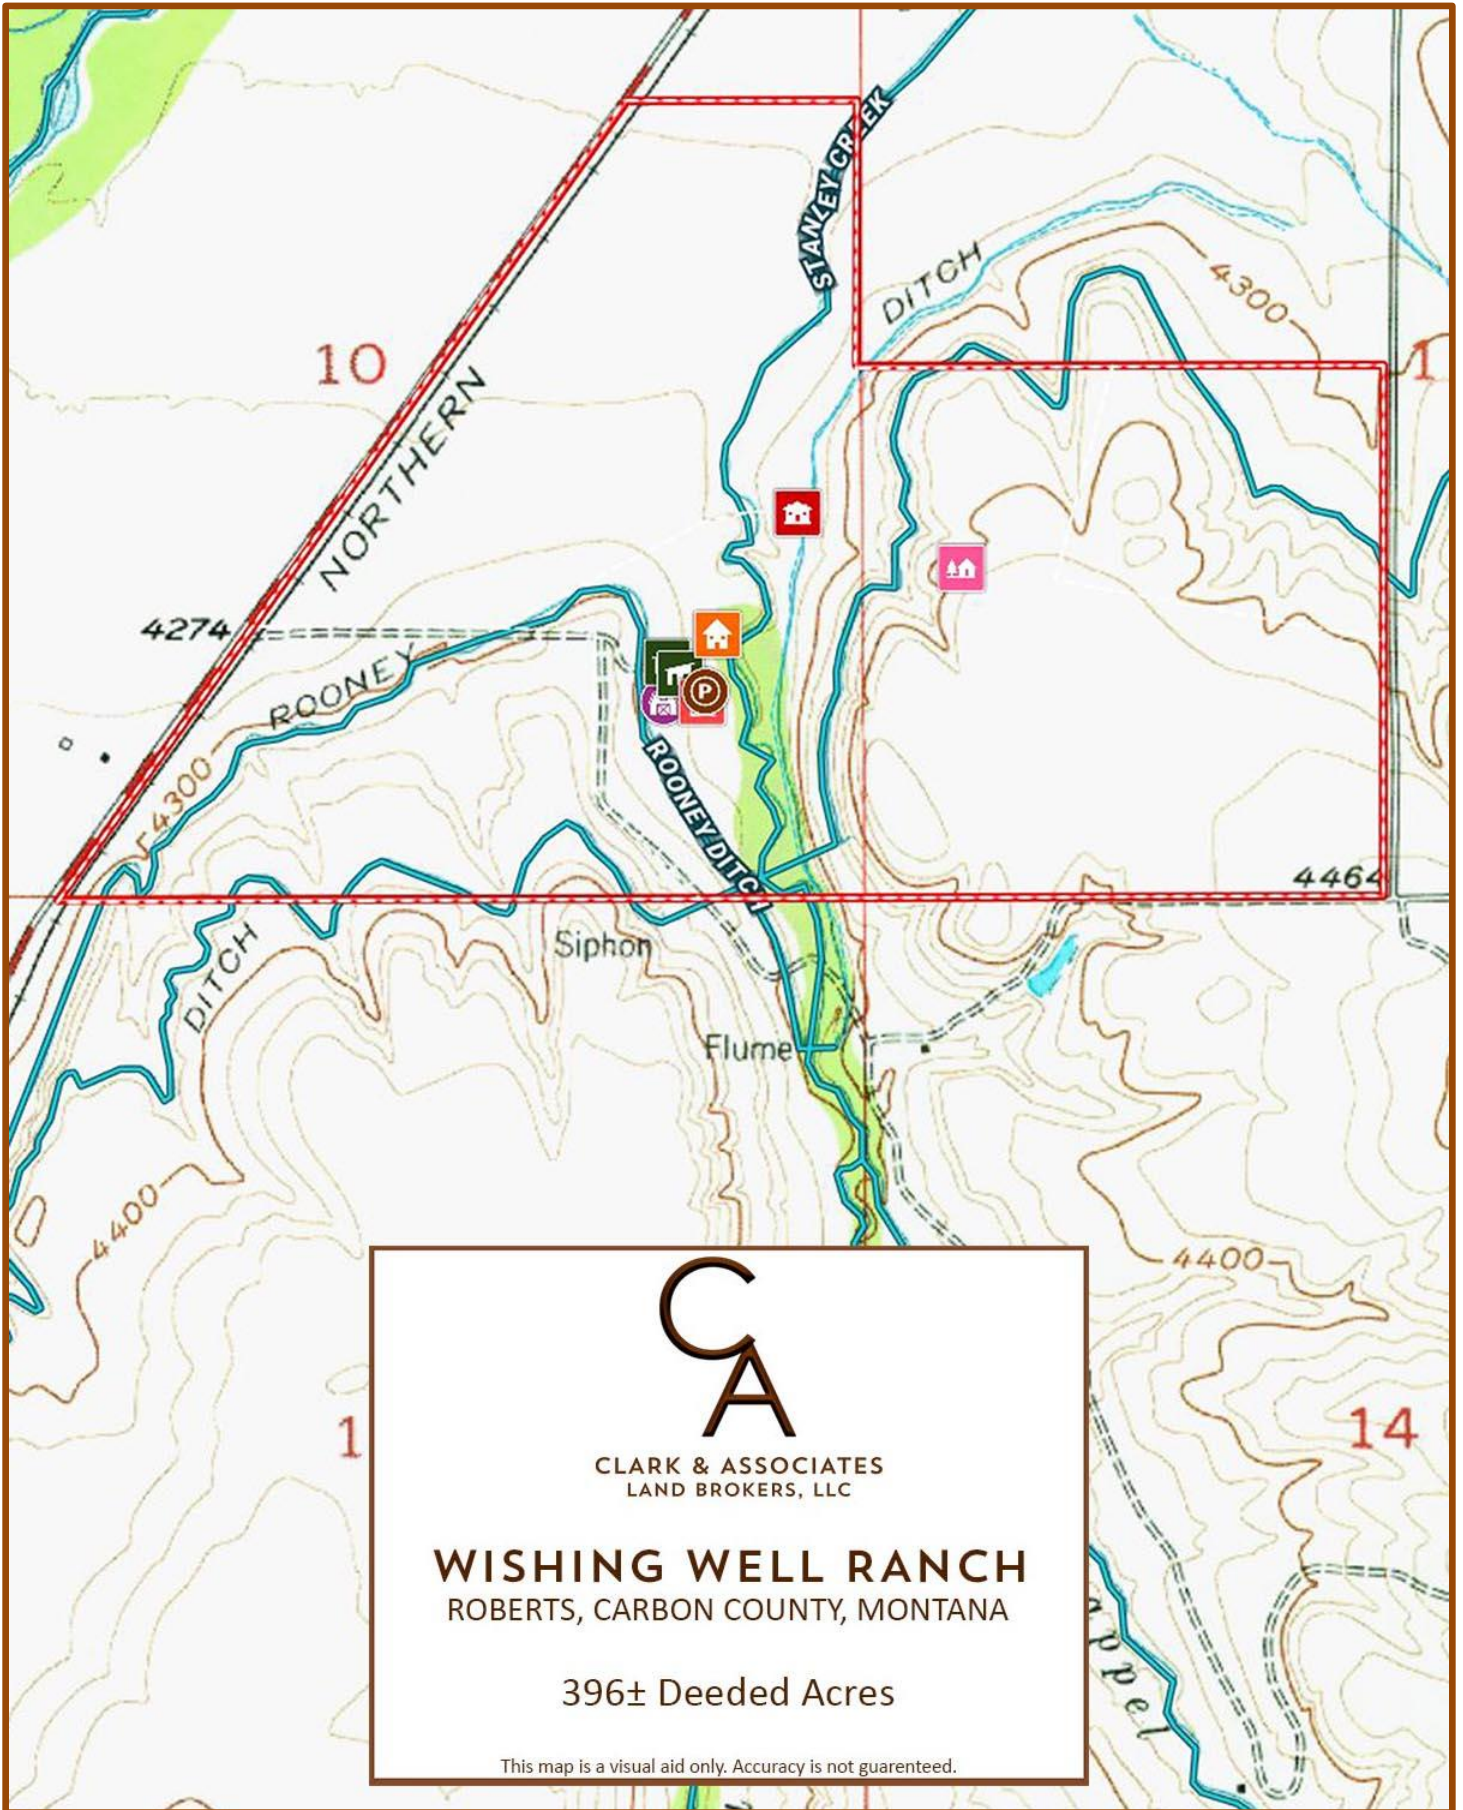

WISHING WELL RANCH TOPO MAP

CLARK & ASSOCIATES
LAND BROKERS, LLC

WISHING WELL RANCH
ROBERTS, CARBON COUNTY, MONTANA

396± Deeded Acres

This map is a visual aid only. Accuracy is not guaranteed.

WISHING WELL RANCH ORTHO MAP

CLARK & ASSOCIATES
LAND BROKERS, LLC

WISHING WELL RANCH
ROBERTS, CARBON COUNTY, MONTANA

396± Deeded Acres

This map is a visual aid only. Accuracy is not guaranteed.