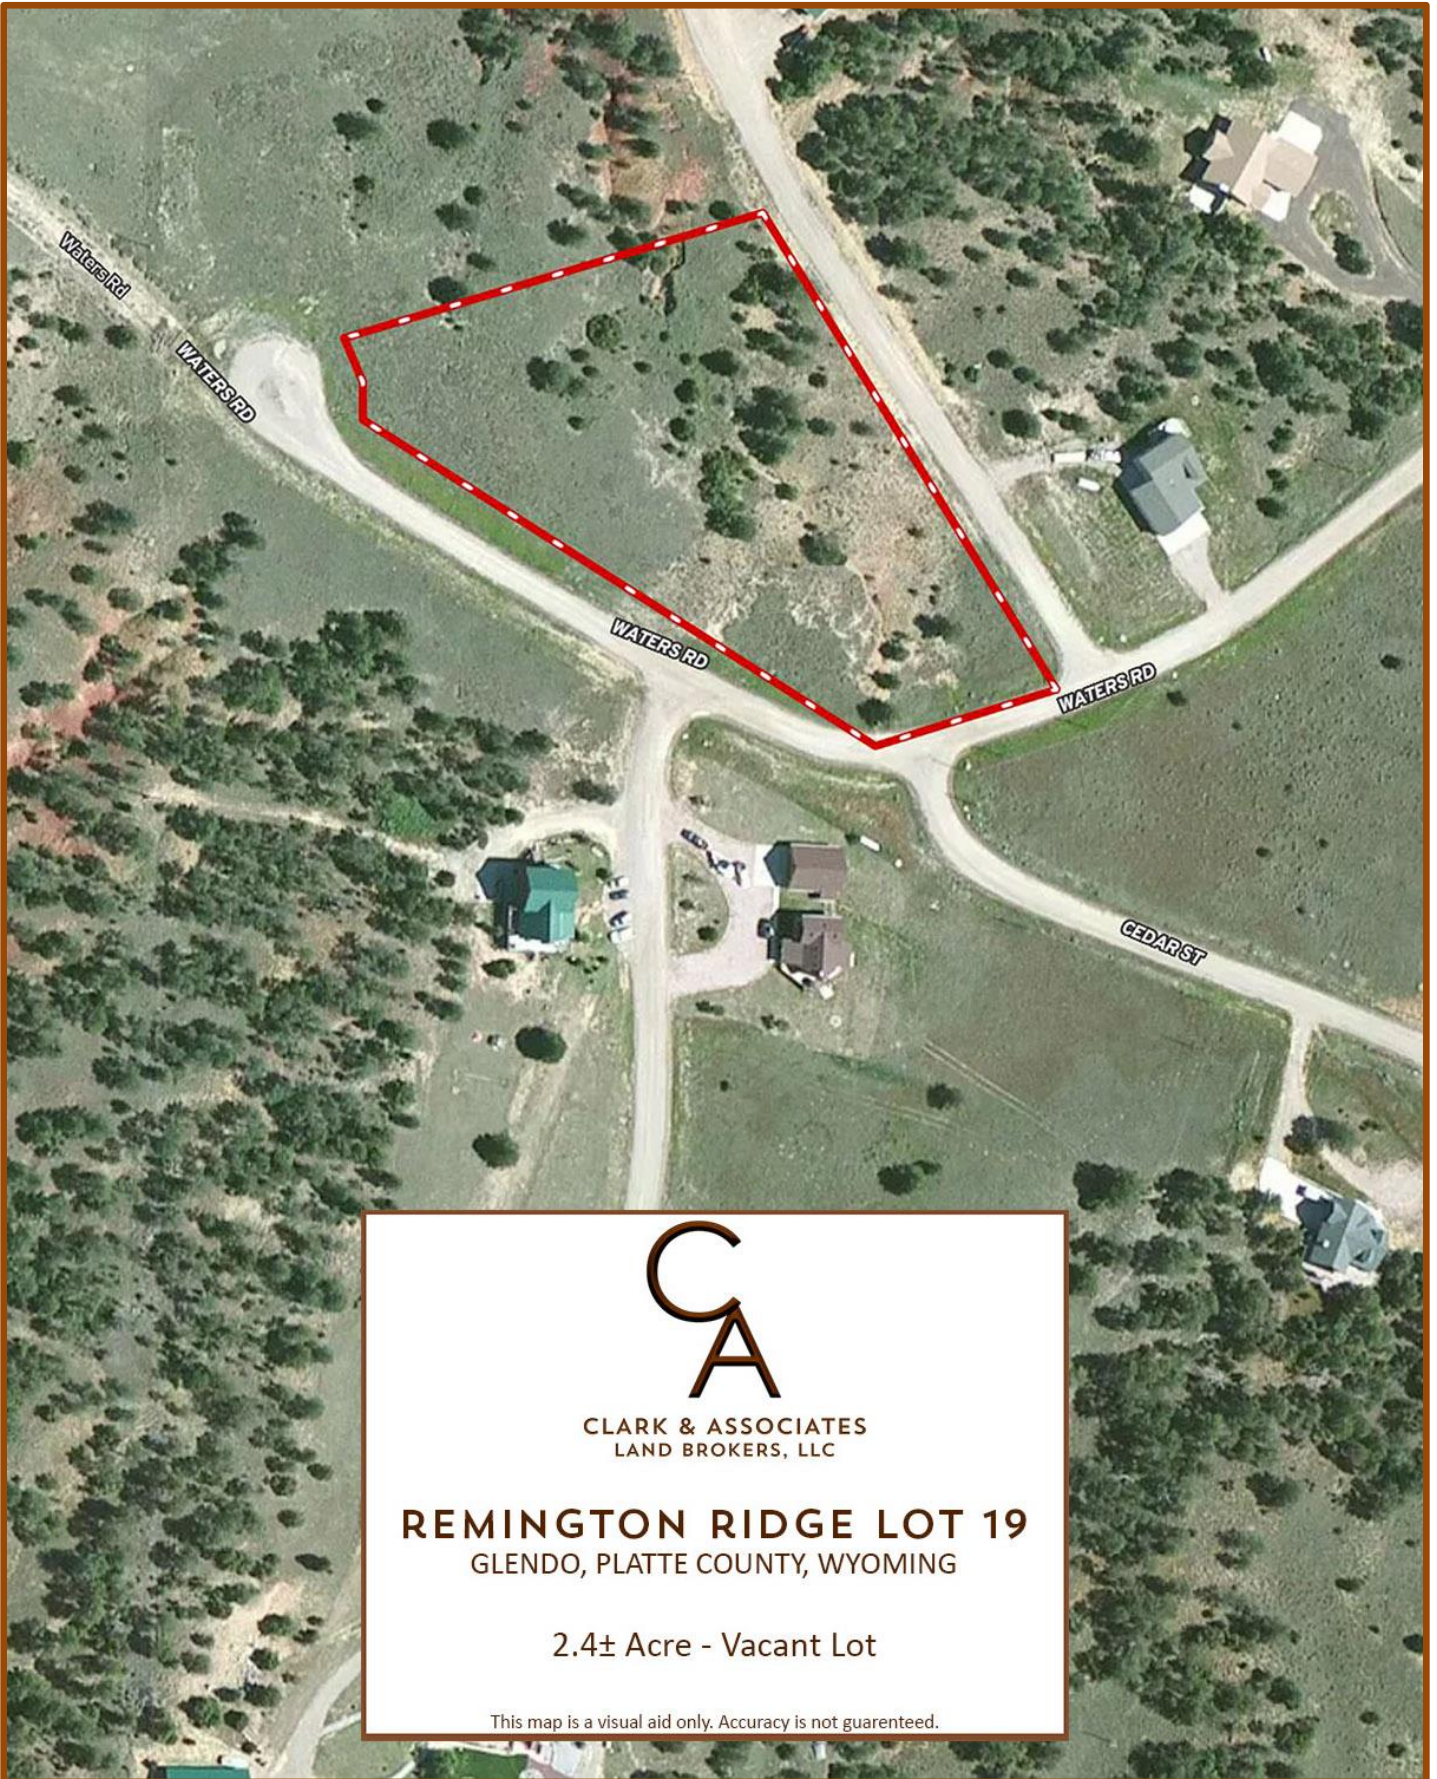

REMINGTON RIDGE LOT 19 TOPO MAP

CLARK & ASSOCIATES  
LAND BROKERS, LLC

**REMINGTON RIDGE LOT 19**  
GLENDO, PLATTE COUNTY, WYOMING

2.4± Acre - Vacant Lot

This map is a visual aid only. Accuracy is not guaranteed.

REMINGTON RIDGE LOT 19 ORTHO MAP

CLARK & ASSOCIATES  
LAND BROKERS, LLC

**REMINGTON RIDGE LOT 19**  
GLENDO, PLATTE COUNTY, WYOMING

2.4± Acre - Vacant Lot

This map is a visual aid only. Accuracy is not guaranteed.