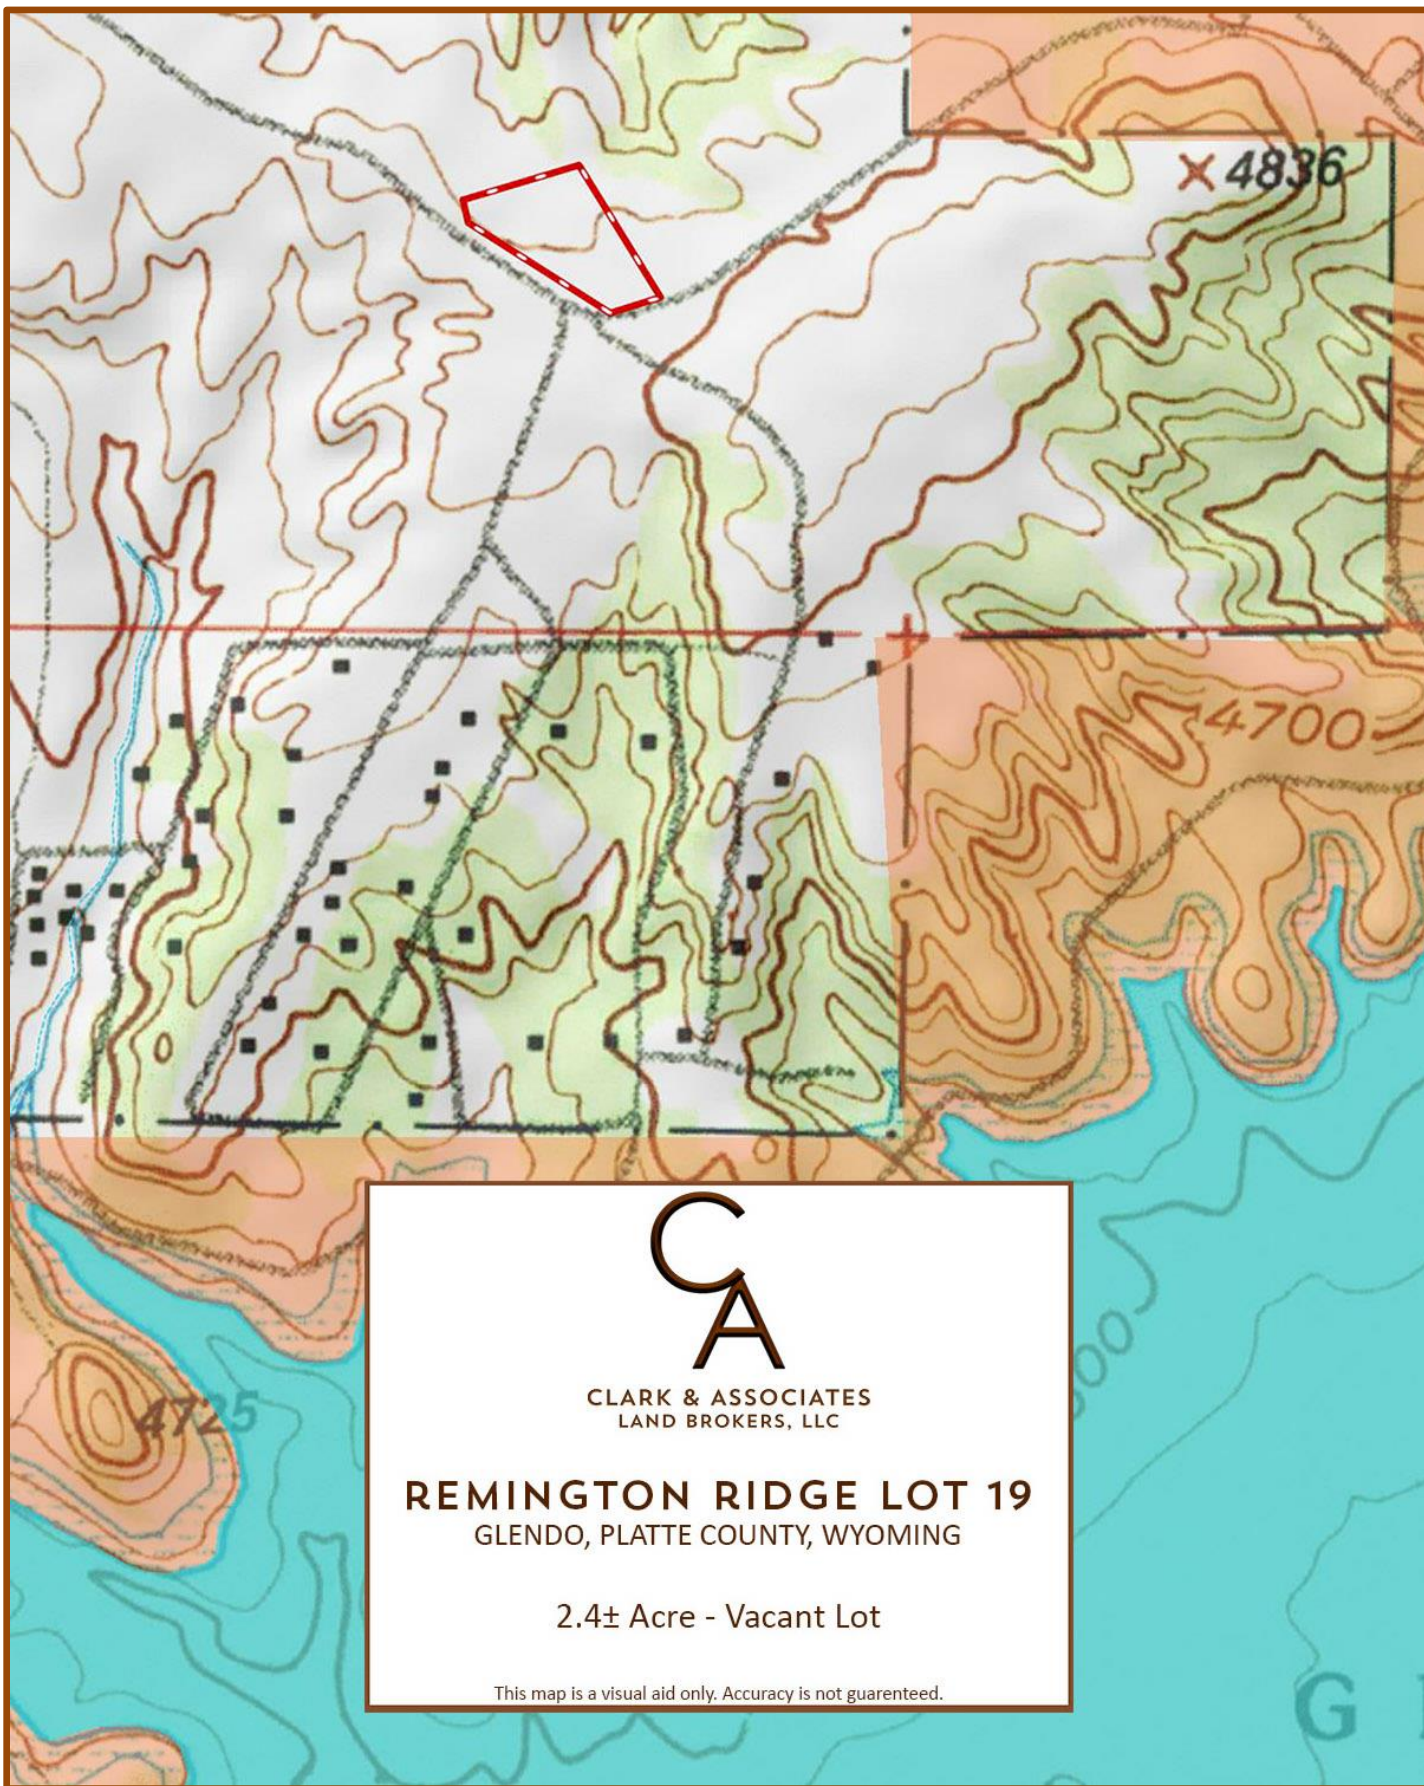

REMINGTON RIDGE LOT 19 TOPO MAP

CLARK & ASSOCIATES  
LAND BROKERS, LLC

**REMINGTON RIDGE LOT 19**  
GLENDO, PLATTE COUNTY, WYOMING

2.4± Acre - Vacant Lot

This map is a visual aid only. Accuracy is not guaranteed.

REMINGTON RIDGE LOT 19 ORTHO MAP

CLARK & ASSOCIATES  
LAND BROKERS, LLC

**REMINGTON RIDGE LOT 19**  
GLENDO, PLATTE COUNTY, WYOMING

2.4± Acre - Vacant Lot

This map is a visual aid only. Accuracy is not guaranteed.