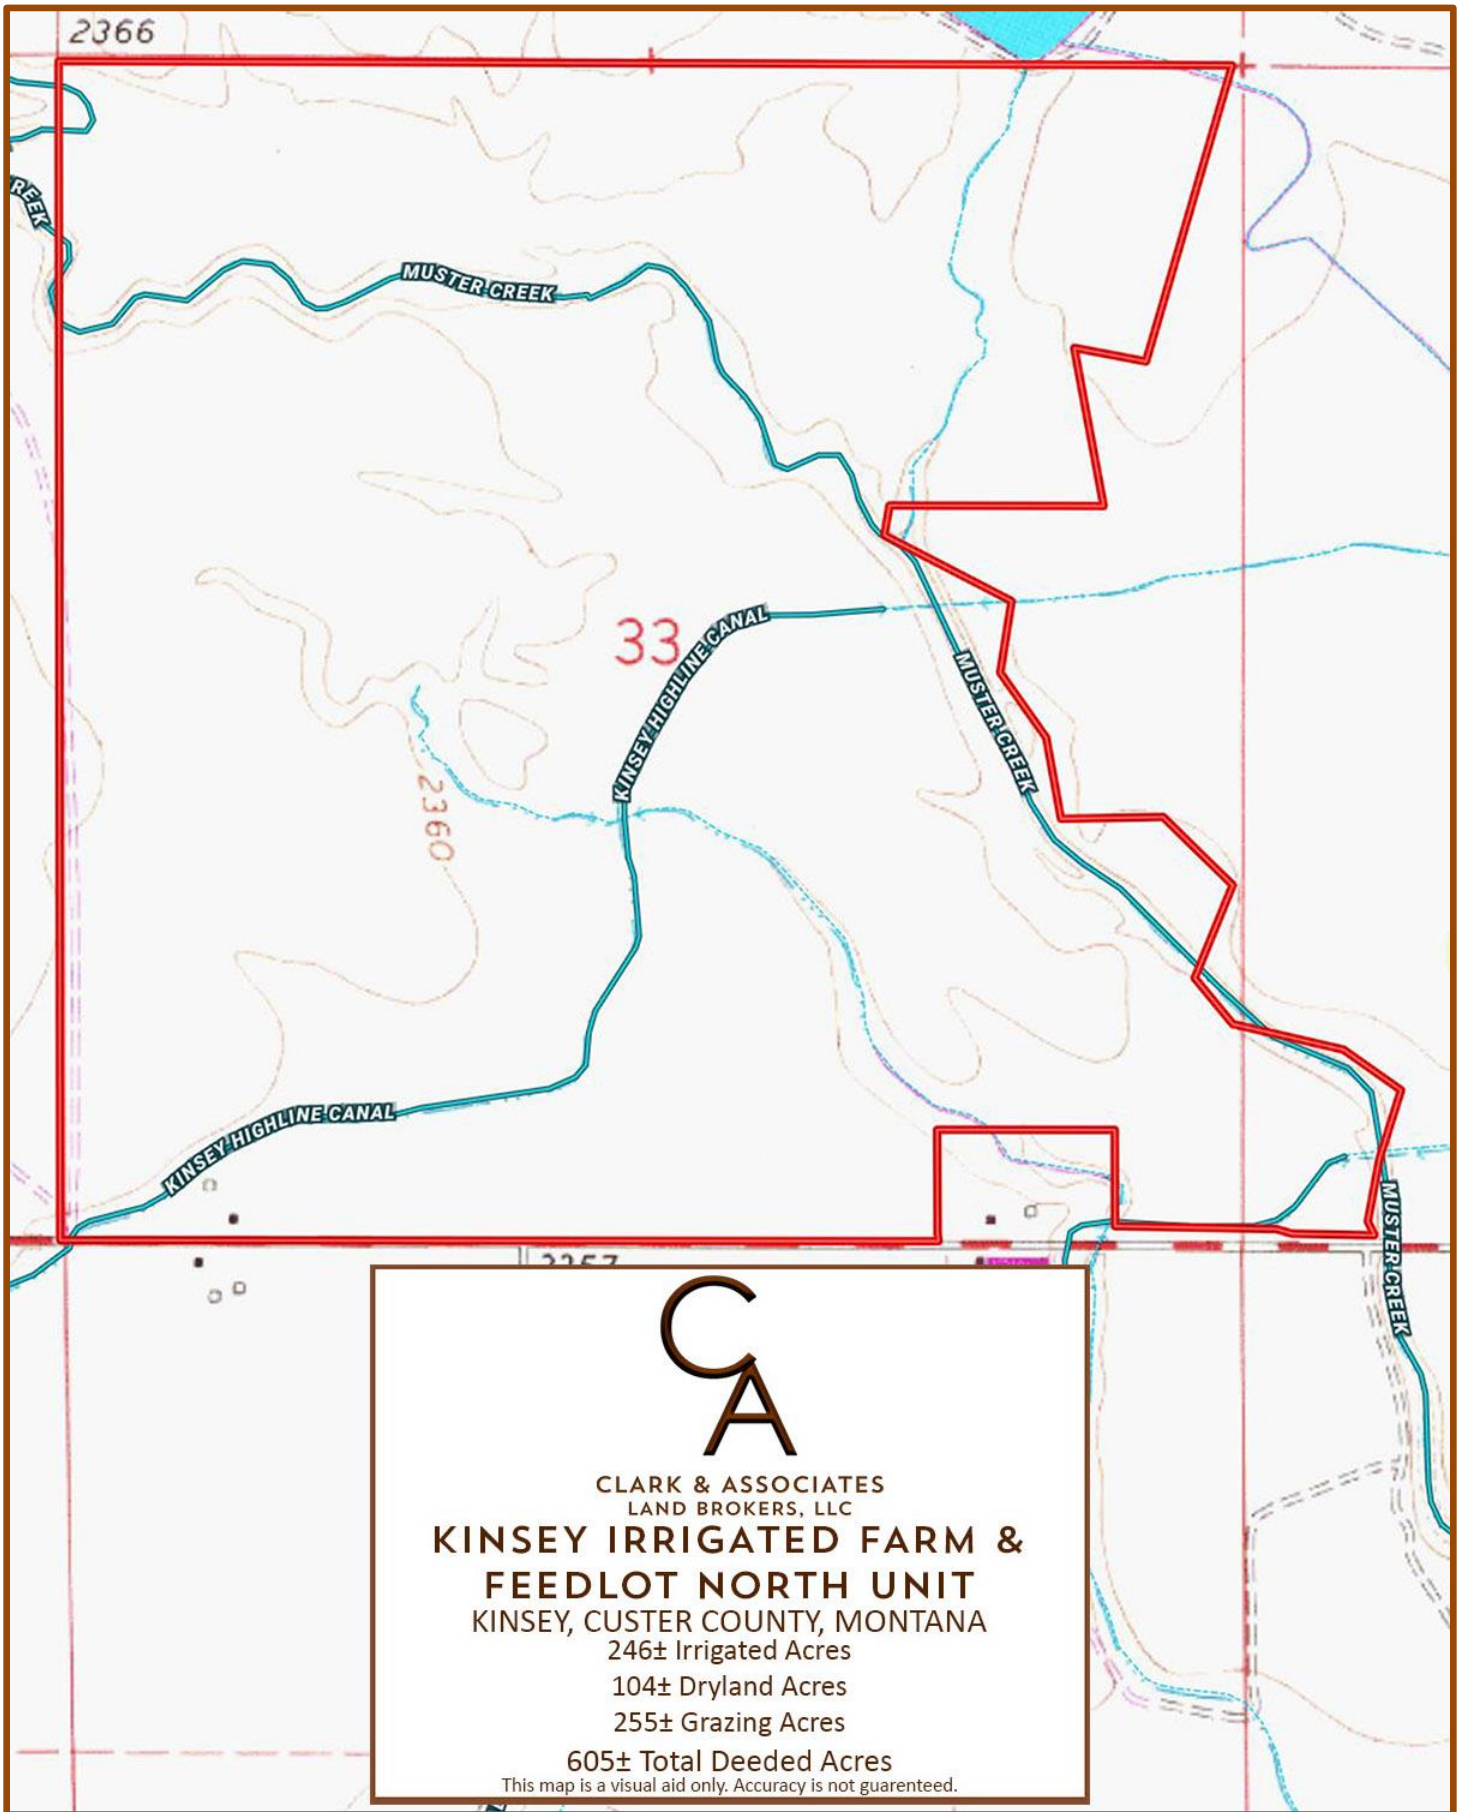

KINSEY IRRIGATED FARM & FEEDLOT NORTH UNIT TOPO MAP

CLARK & ASSOCIATES  
LAND BROKERS, LLC

**KINSEY IRRIGATED FARM &  
FEEDLOT NORTH UNIT**

KINSEY, CUSTER COUNTY, MONTANA

246± Irrigated Acres

104± Dryland Acres

255± Grazing Acres

605± Total Deeded Acres

This map is a visual aid only. Accuracy is not guaranteed.

KINSEY IRRIGATED FARM & FEEDLOT NORTH UNIT ORTHO MAP

CLARK & ASSOCIATES  
LAND BROKERS, LLC

**KINSEY IRRIGATED FARM &  
FEEDLOT NORTH UNIT**

KINSEY, CUSTER COUNTY, MONTANA

246± Irrigated Acres

104± Dryland Acres

255± Grazing Acres

605± Total Deeded Acres

This map is a visual aid only. Accuracy is not guaranteed.