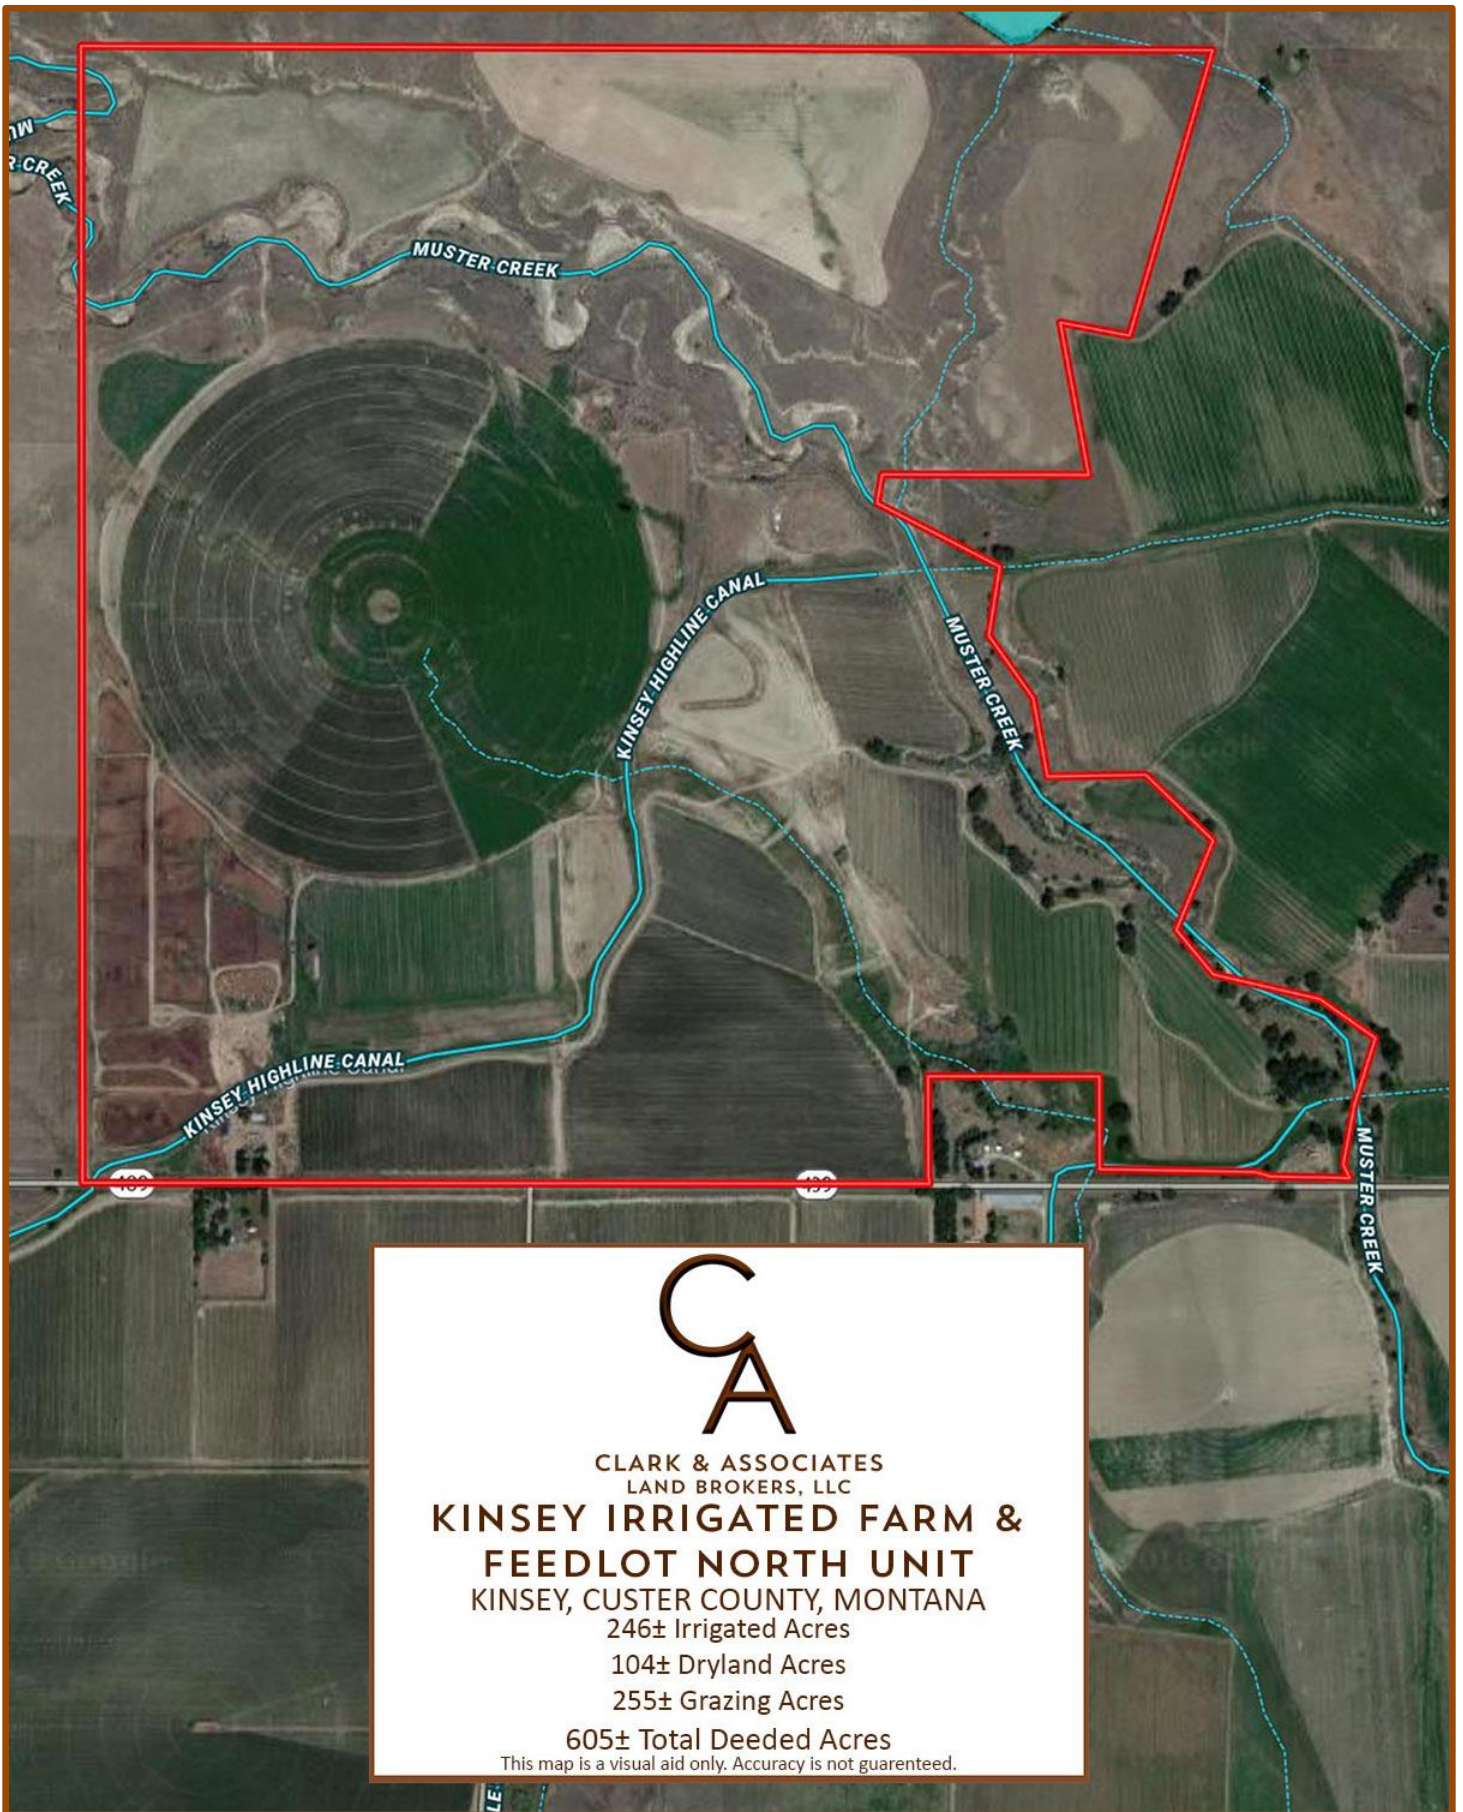

KINSEY IRRIGATED FARM & FEEDLOT NORTH UNIT TOPO MAP

CLARK & ASSOCIATES  
LAND BROKERS, LLC

**KINSEY IRRIGATED FARM &  
FEEDLOT NORTH UNIT**

KINSEY, CUSTER COUNTY, MONTANA

246± Irrigated Acres

104± Dryland Acres

255± Grazing Acres

605± Total Deeded Acres

This map is a visual aid only. Accuracy is not guaranteed.

KINSEY IRRIGATED FARM & FEEDLOT NORTH UNIT ORTHO MAP

CLARK & ASSOCIATES  
LAND BROKERS, LLC

**KINSEY IRRIGATED FARM &  
FEEDLOT NORTH UNIT**

KINSEY, CUSTER COUNTY, MONTANA

246± Irrigated Acres

104± Dryland Acres

255± Grazing Acres

605± Total Deeded Acres

This map is a visual aid only. Accuracy is not guaranteed.