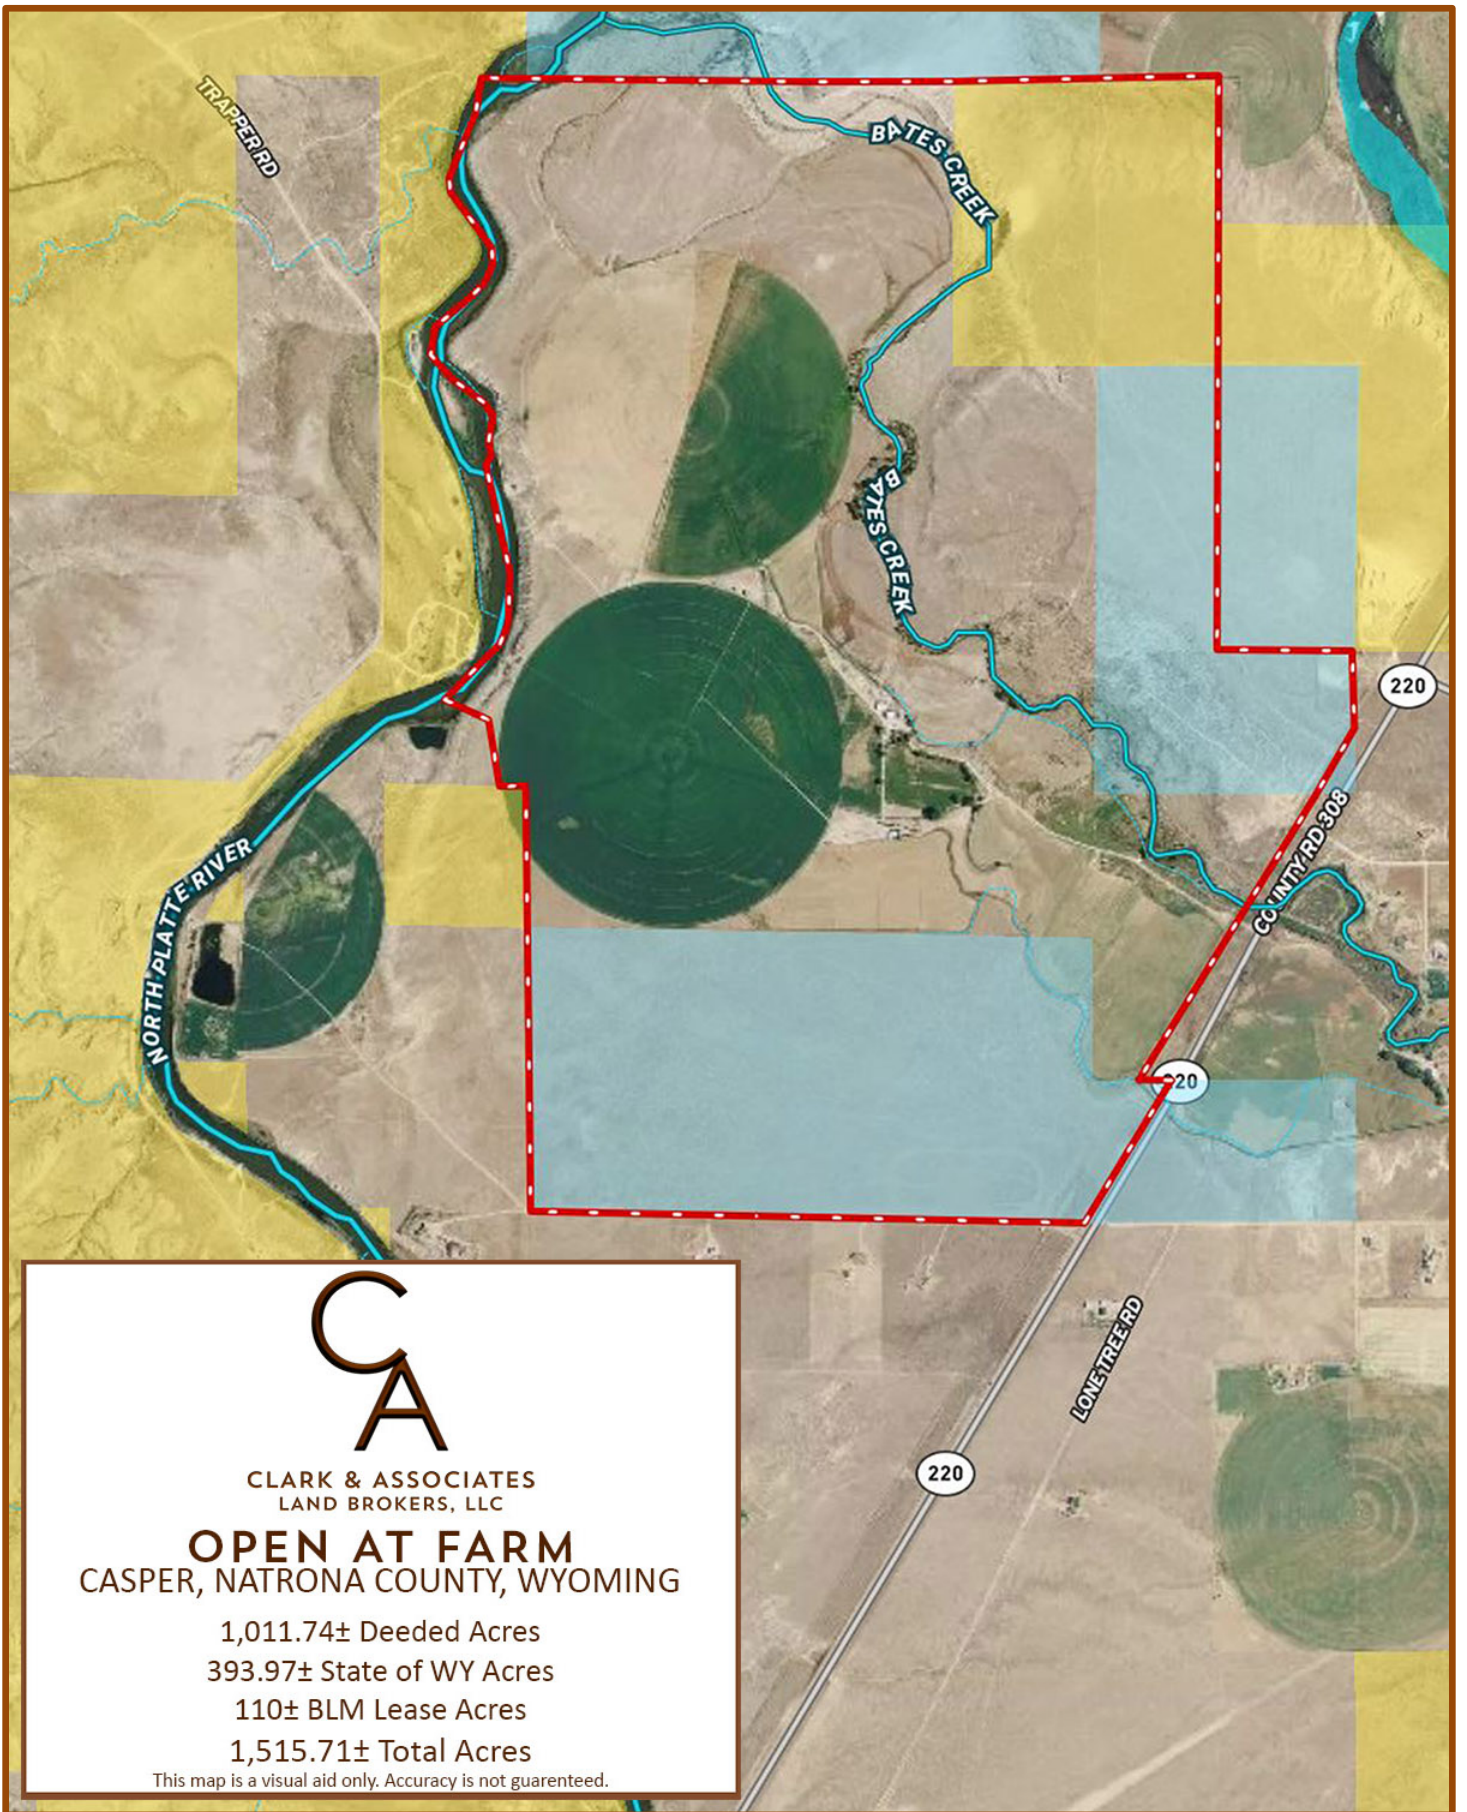

OPEN AT FARM TOPO MAP

OPEN AT FARM ORTHO MAP

CLARK & ASSOCIATES  
LAND BROKERS, LLC

**OPEN AT FARM**  
CASPER, NATRONA COUNTY, WYOMING

- 1,011.74± Deeded Acres
- 393.97± State of WY Acres
- 110± BLM Lease Acres
- 1,515.71± Total Acres

This map is a visual aid only. Accuracy is not guaranteed.