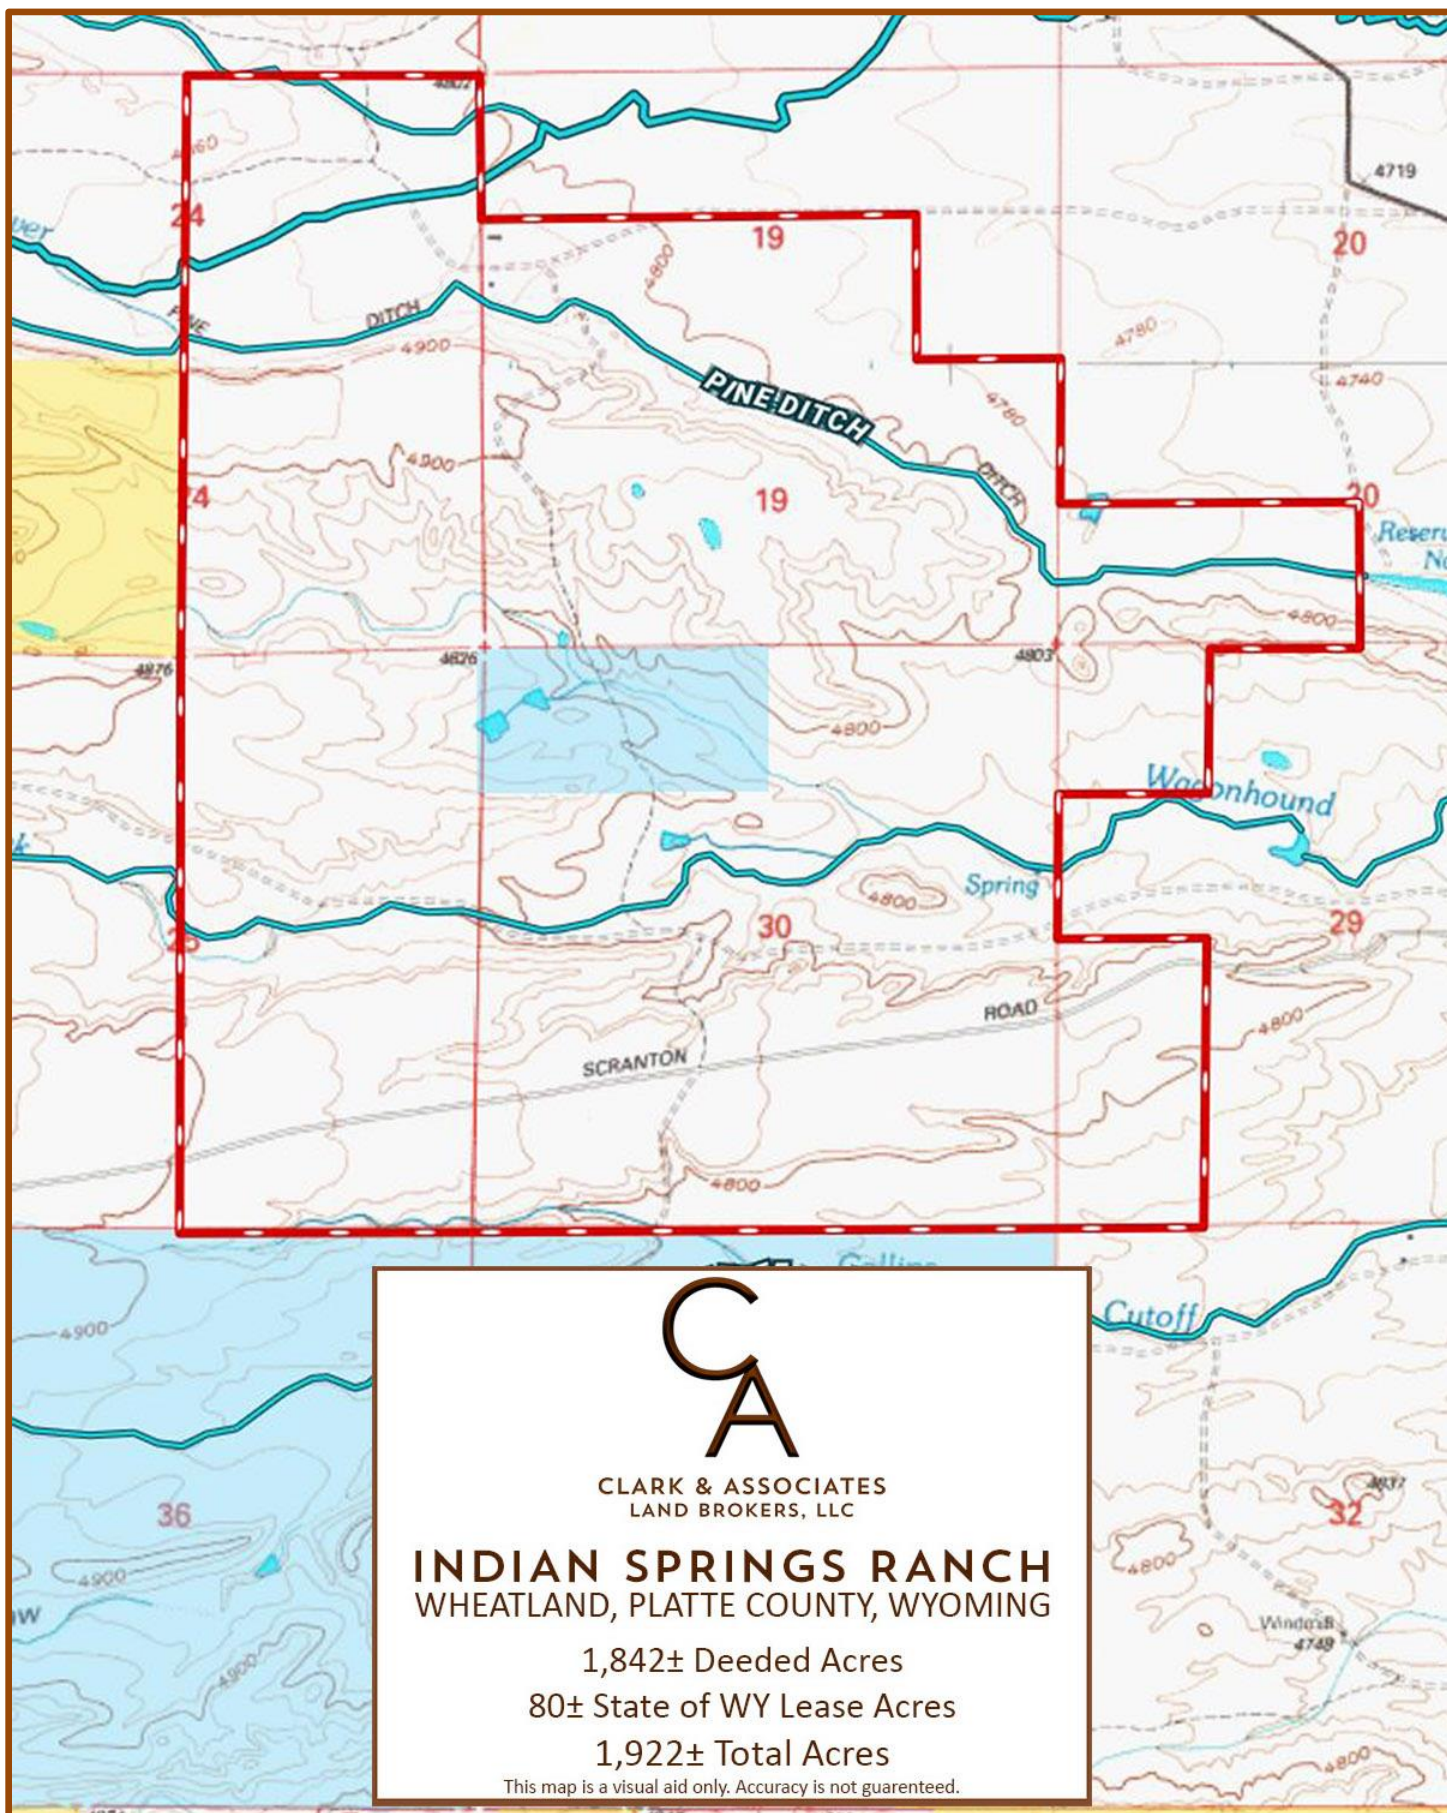

# INDIAN SPRINGS RANCH TOPO MAP

INDIAN SPRINGS RANCH ORTHO MAP

CLARK & ASSOCIATES  
LAND BROKERS, LLC

**INDIAN SPRINGS RANCH**  
WHEATLAND, PLATTE COUNTY, WYOMING

1,842± Deeded Acres

80± State of WY Lease Acres

1,922± Total Acres

This map is a visual aid only. Accuracy is not guaranteed.