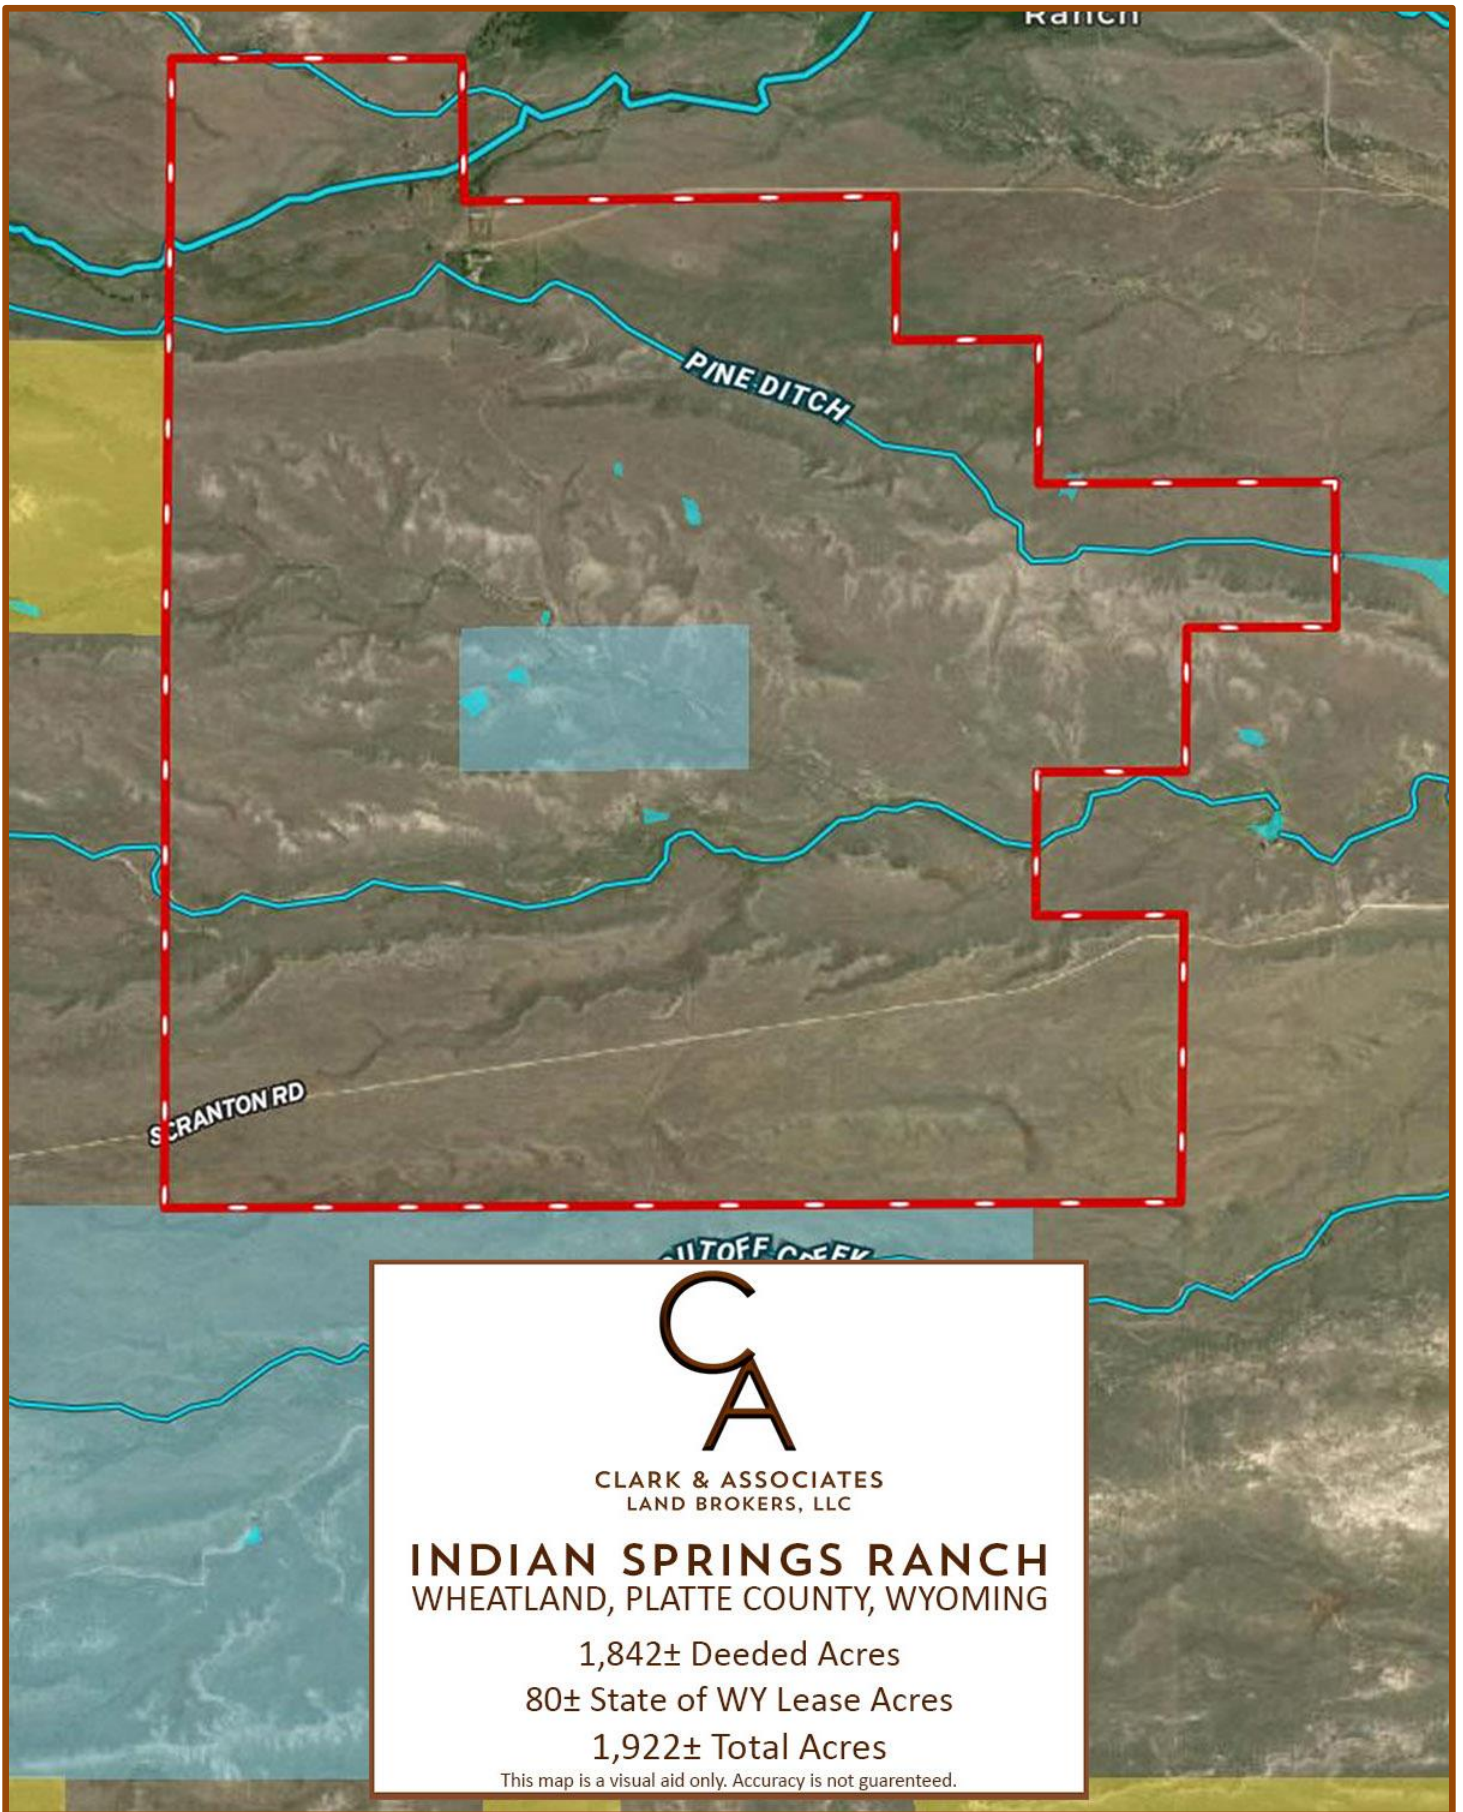

# INDIAN SPRINGS RANCH TOPO MAP

INDIAN SPRINGS RANCH ORTHO MAP

CLARK & ASSOCIATES  
LAND BROKERS, LLC

**INDIAN SPRINGS RANCH**  
WHEATLAND, PLATTE COUNTY, WYOMING

1,842± Deeded Acres

80± State of WY Lease Acres

1,922± Total Acres

This map is a visual aid only. Accuracy is not guaranteed.