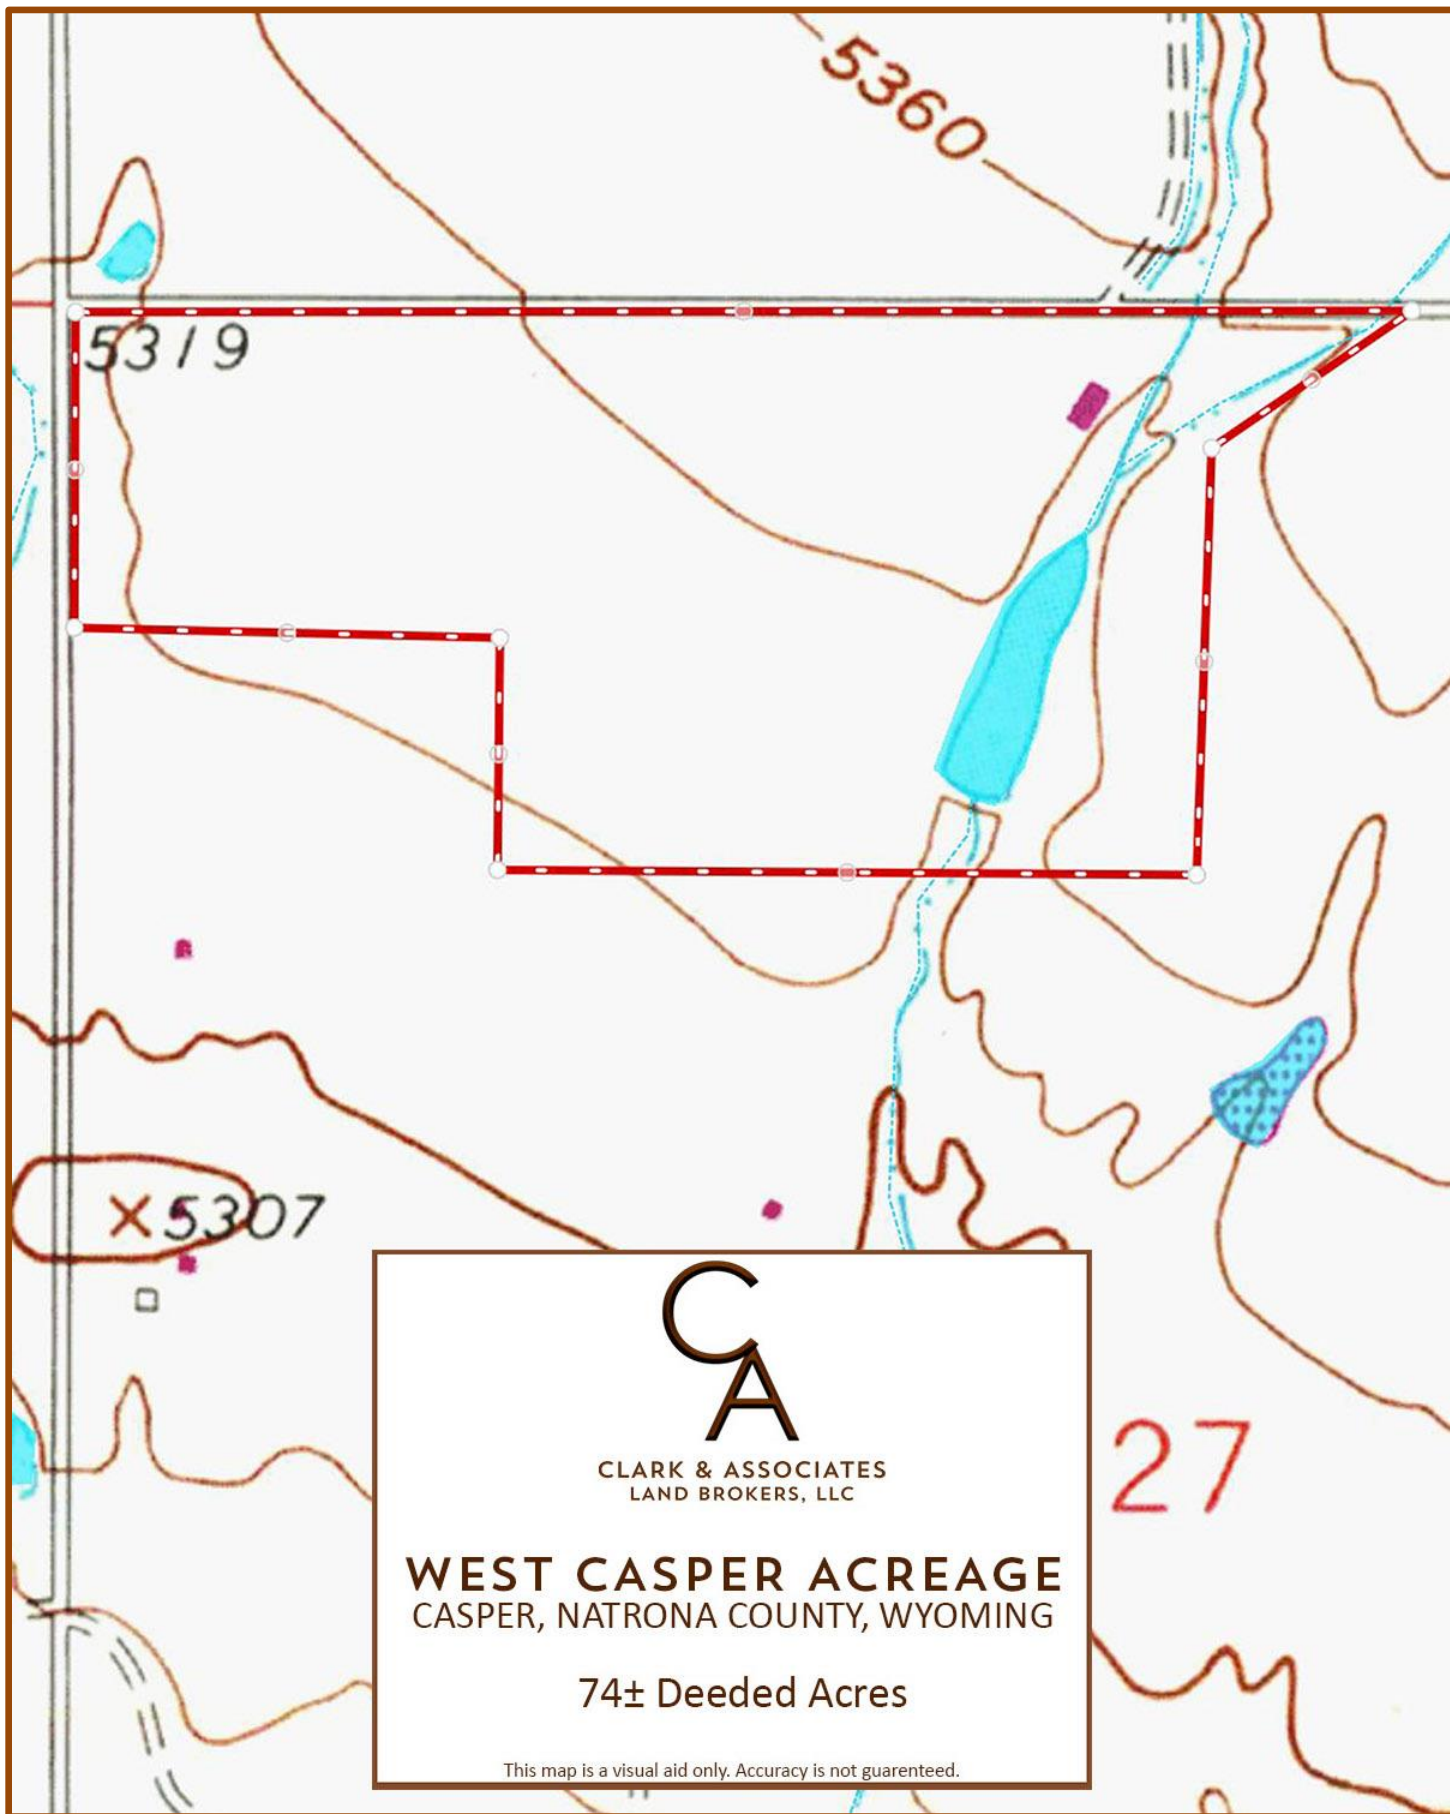

WEST CASPER ACREAGE TOPO MAP

WEST CASPER ACREAGE ORTHO MAP

CLARK & ASSOCIATES
LAND BROKERS, LLC

WEST CASPER ACREAGE
CASPER, NATRONA COUNTY, WYOMING

74± Deeded Acres

This map is a visual aid only. Accuracy is not guaranteed.