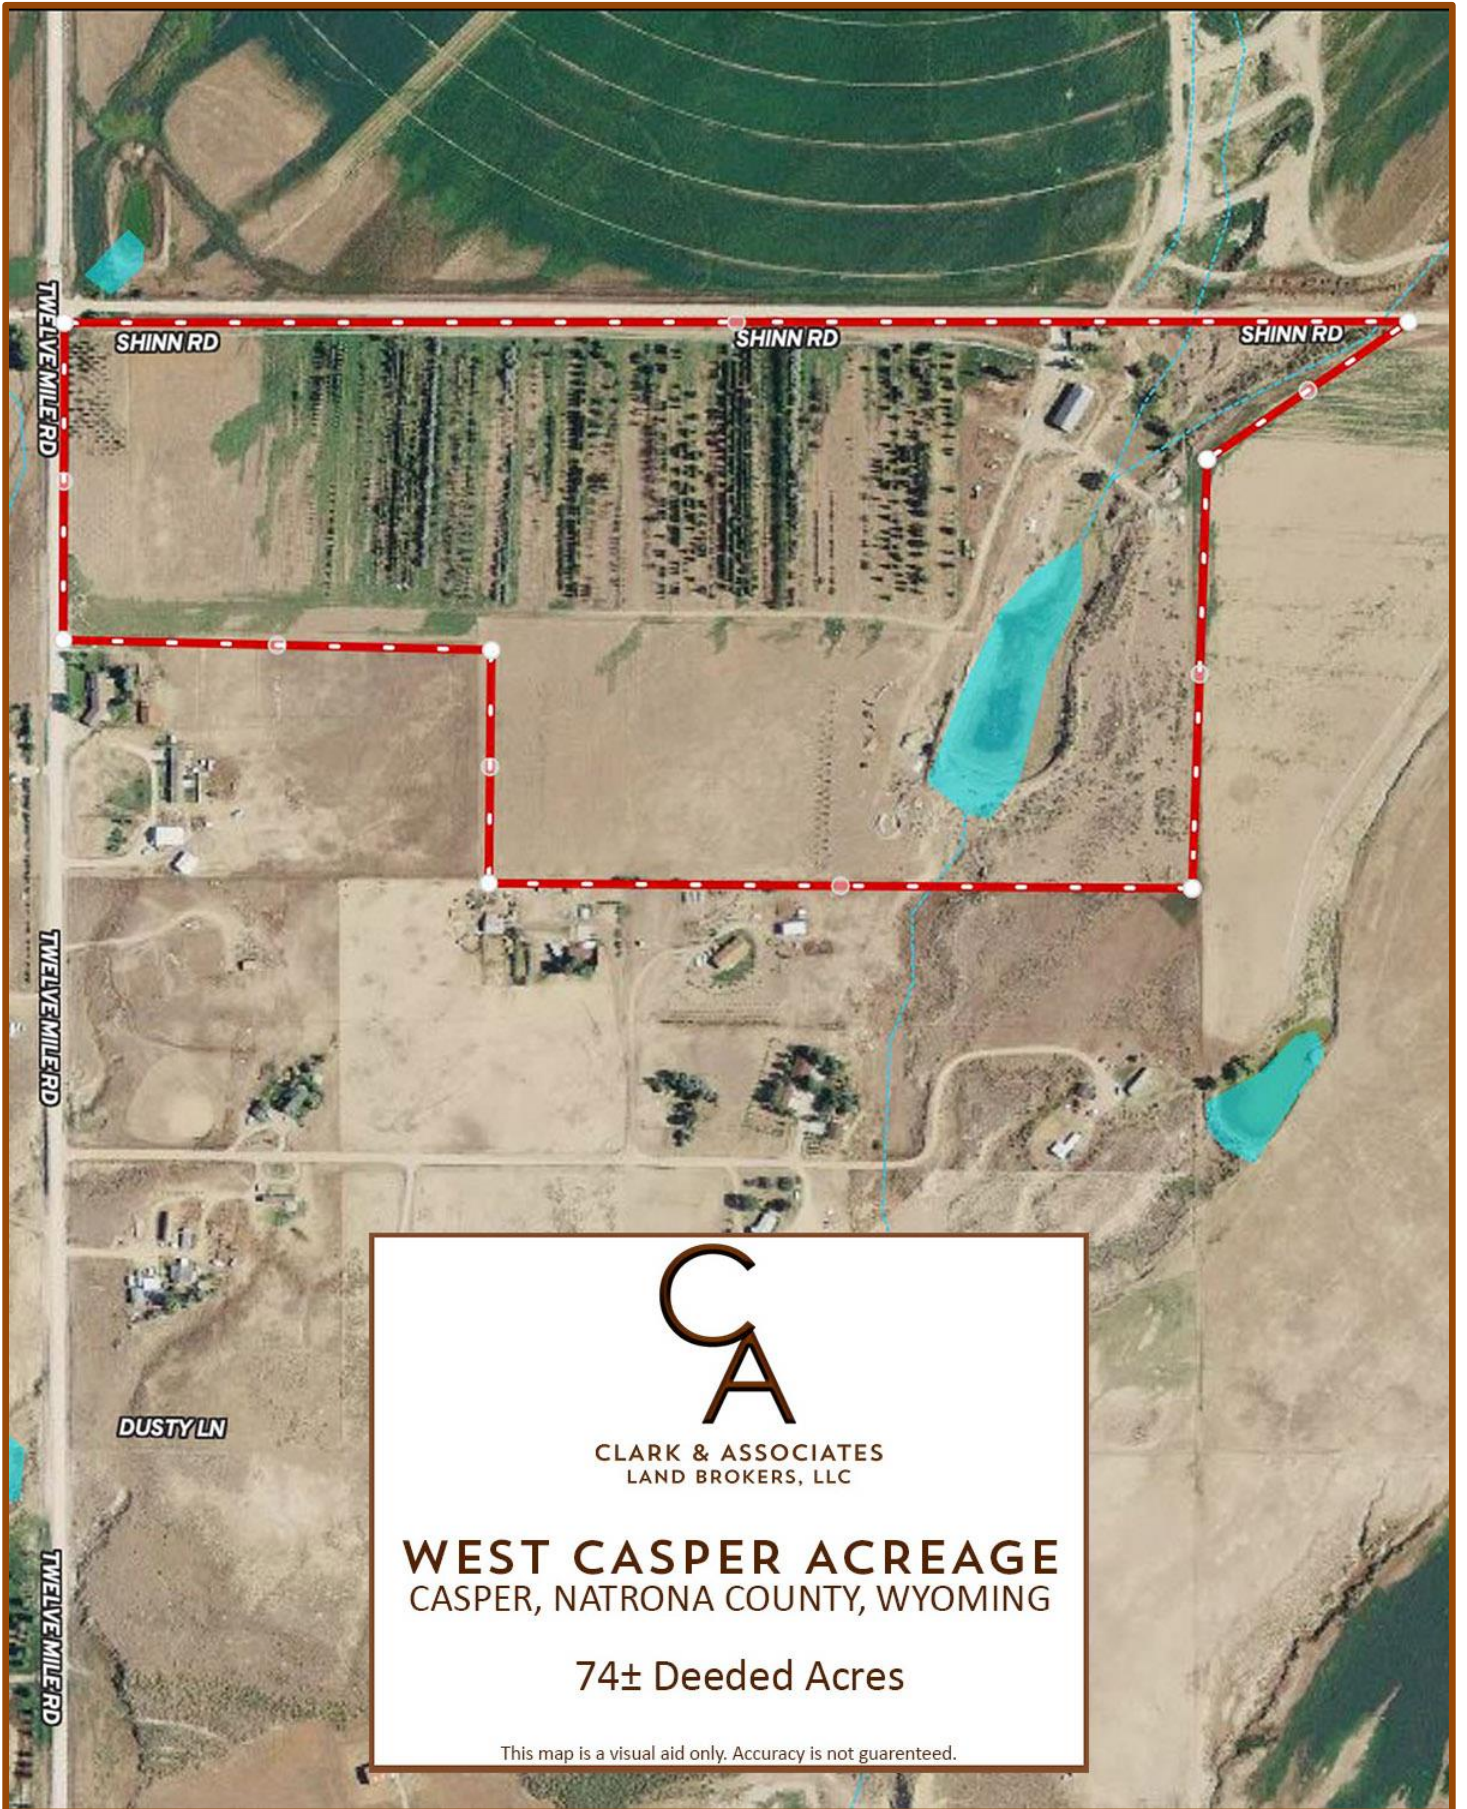

WEST CASPER ACREAGE TOPO MAP

WEST CASPER ACREAGE ORTHO MAP

CLARK & ASSOCIATES
LAND BROKERS, LLC

WEST CASPER ACREAGE
CASPER, NATRONA COUNTY, WYOMING

74± Deeded Acres

This map is a visual aid only. Accuracy is not guaranteed.