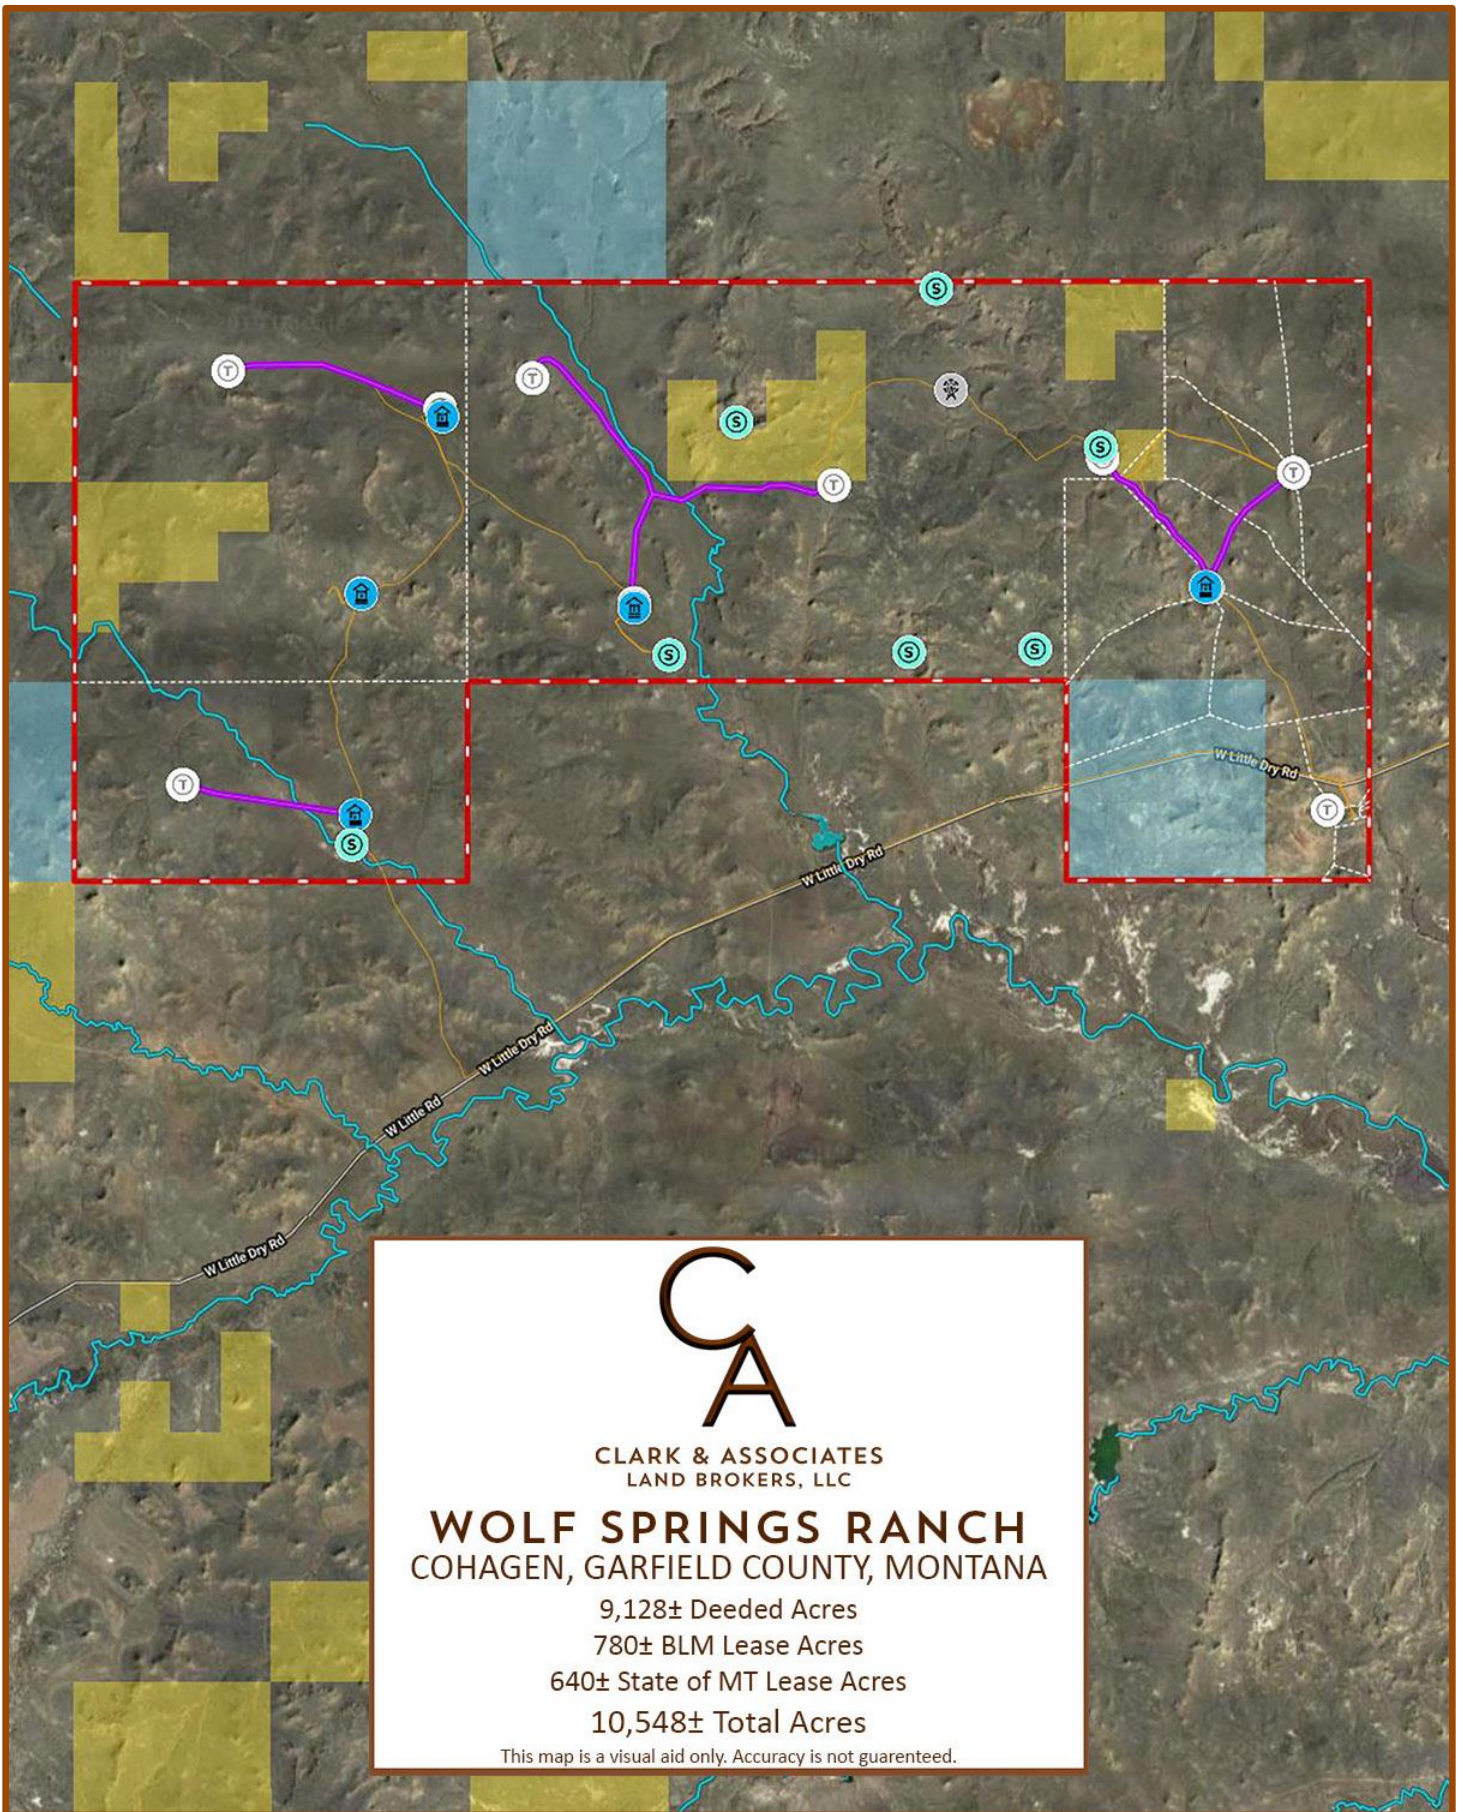

WOLF SPRINGS RANCH TOPO MAP

WOLF SPRINGS RANCH ORTHO MAP

CLARK & ASSOCIATES
LAND BROKERS, LLC

WOLF SPRINGS RANCH COHAGEN, GARFIELD COUNTY, MONTANA

9,128± Deeded Acres
780± BLM Lease Acres
640± State of MT Lease Acres
10,548± Total Acres

This map is a visual aid only. Accuracy is not guaranteed.