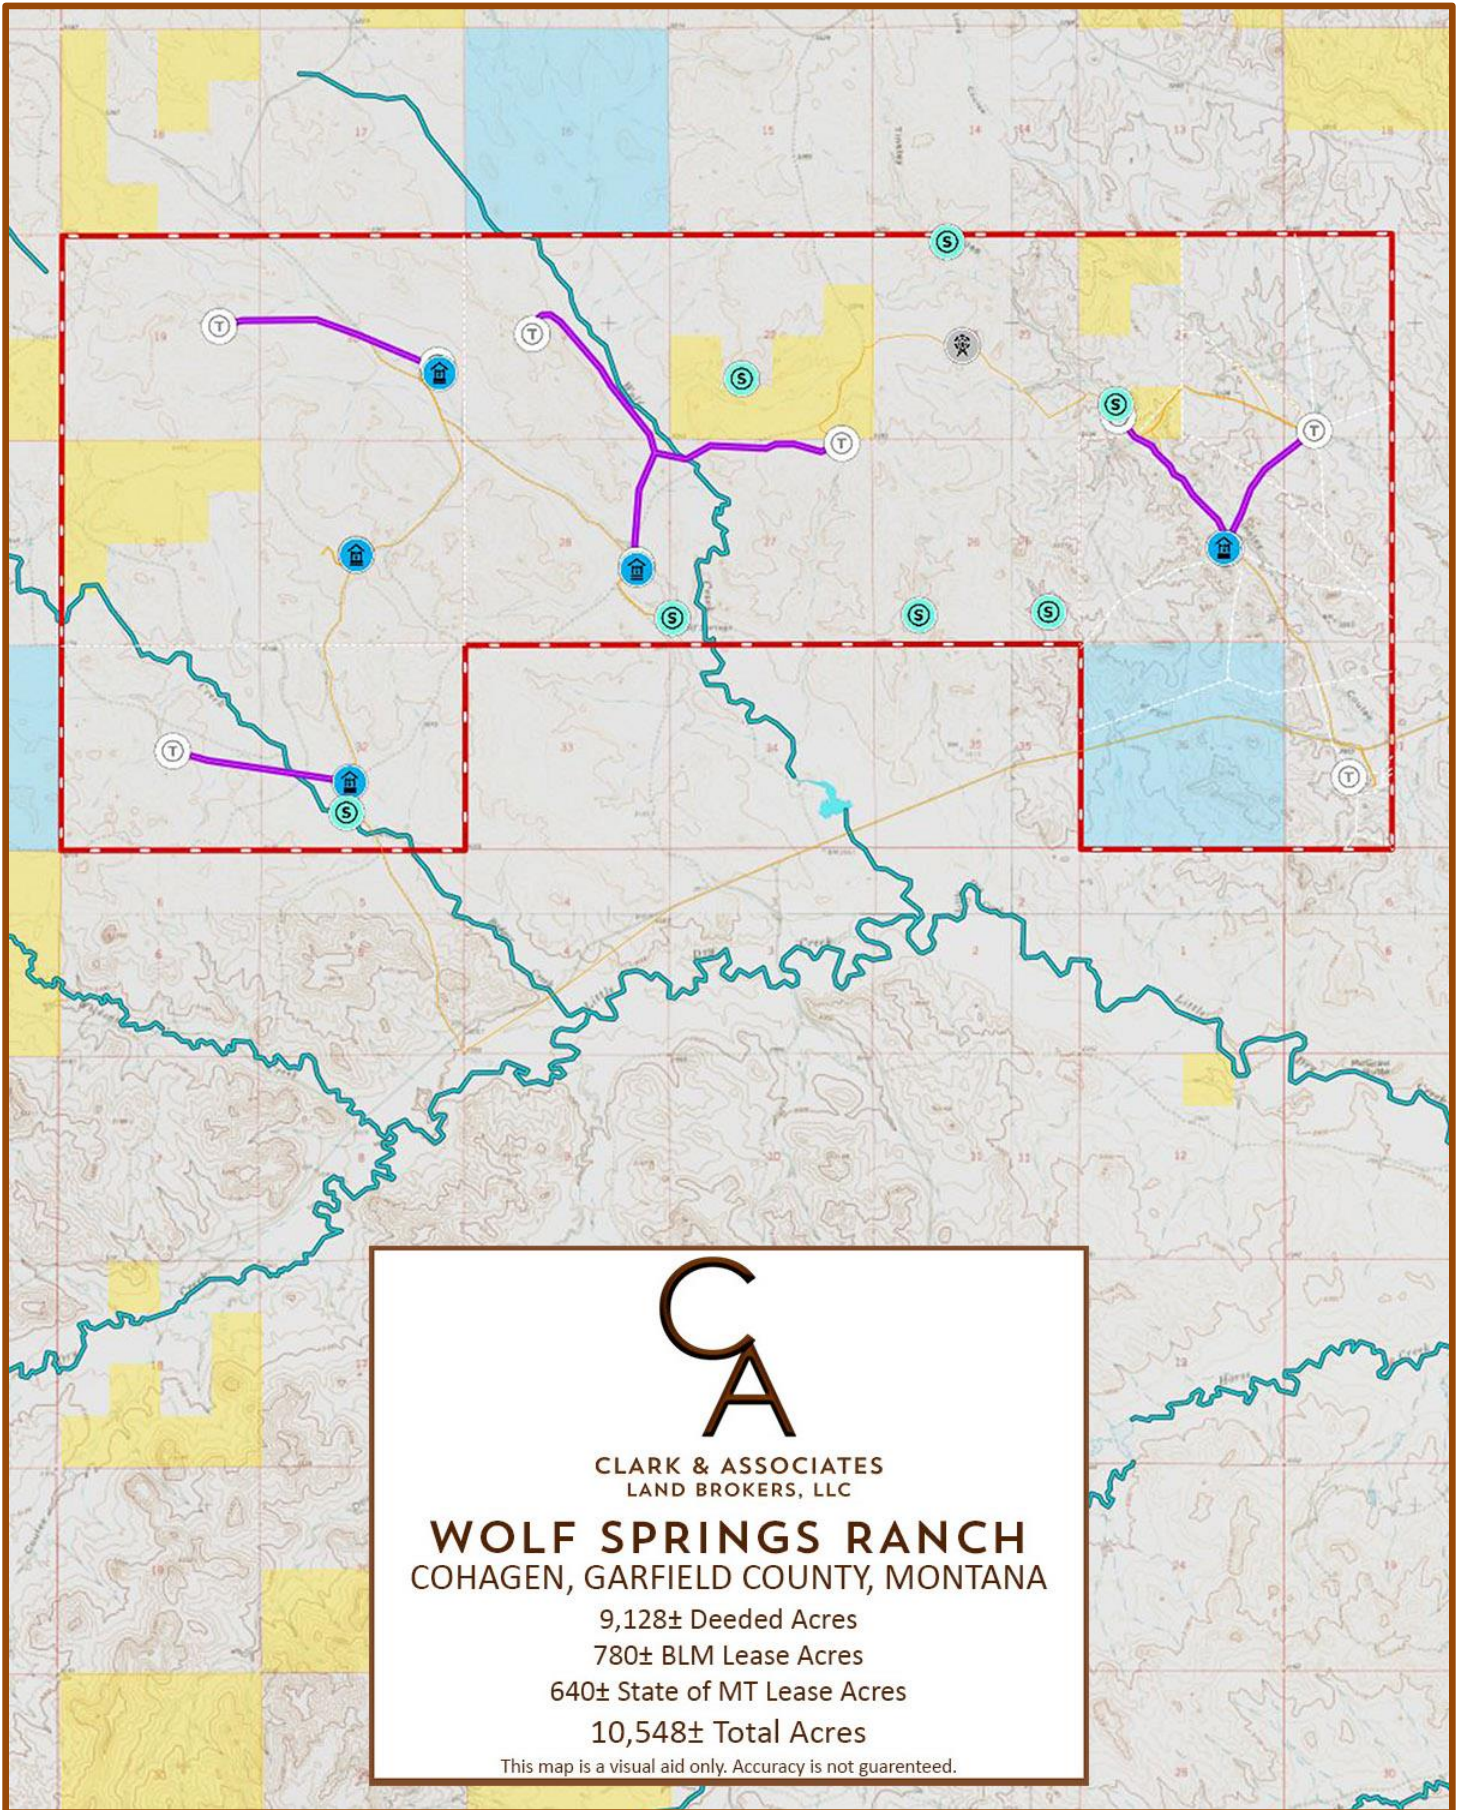

WOLF SPRINGS RANCH TOPO MAP

WOLF SPRINGS RANCH ORTHO MAP

CLARK & ASSOCIATES
LAND BROKERS, LLC

WOLF SPRINGS RANCH COHAGEN, GARFIELD COUNTY, MONTANA

9,128± Deeded Acres
780± BLM Lease Acres
640± State of MT Lease Acres
10,548± Total Acres

This map is a visual aid only. Accuracy is not guaranteed.