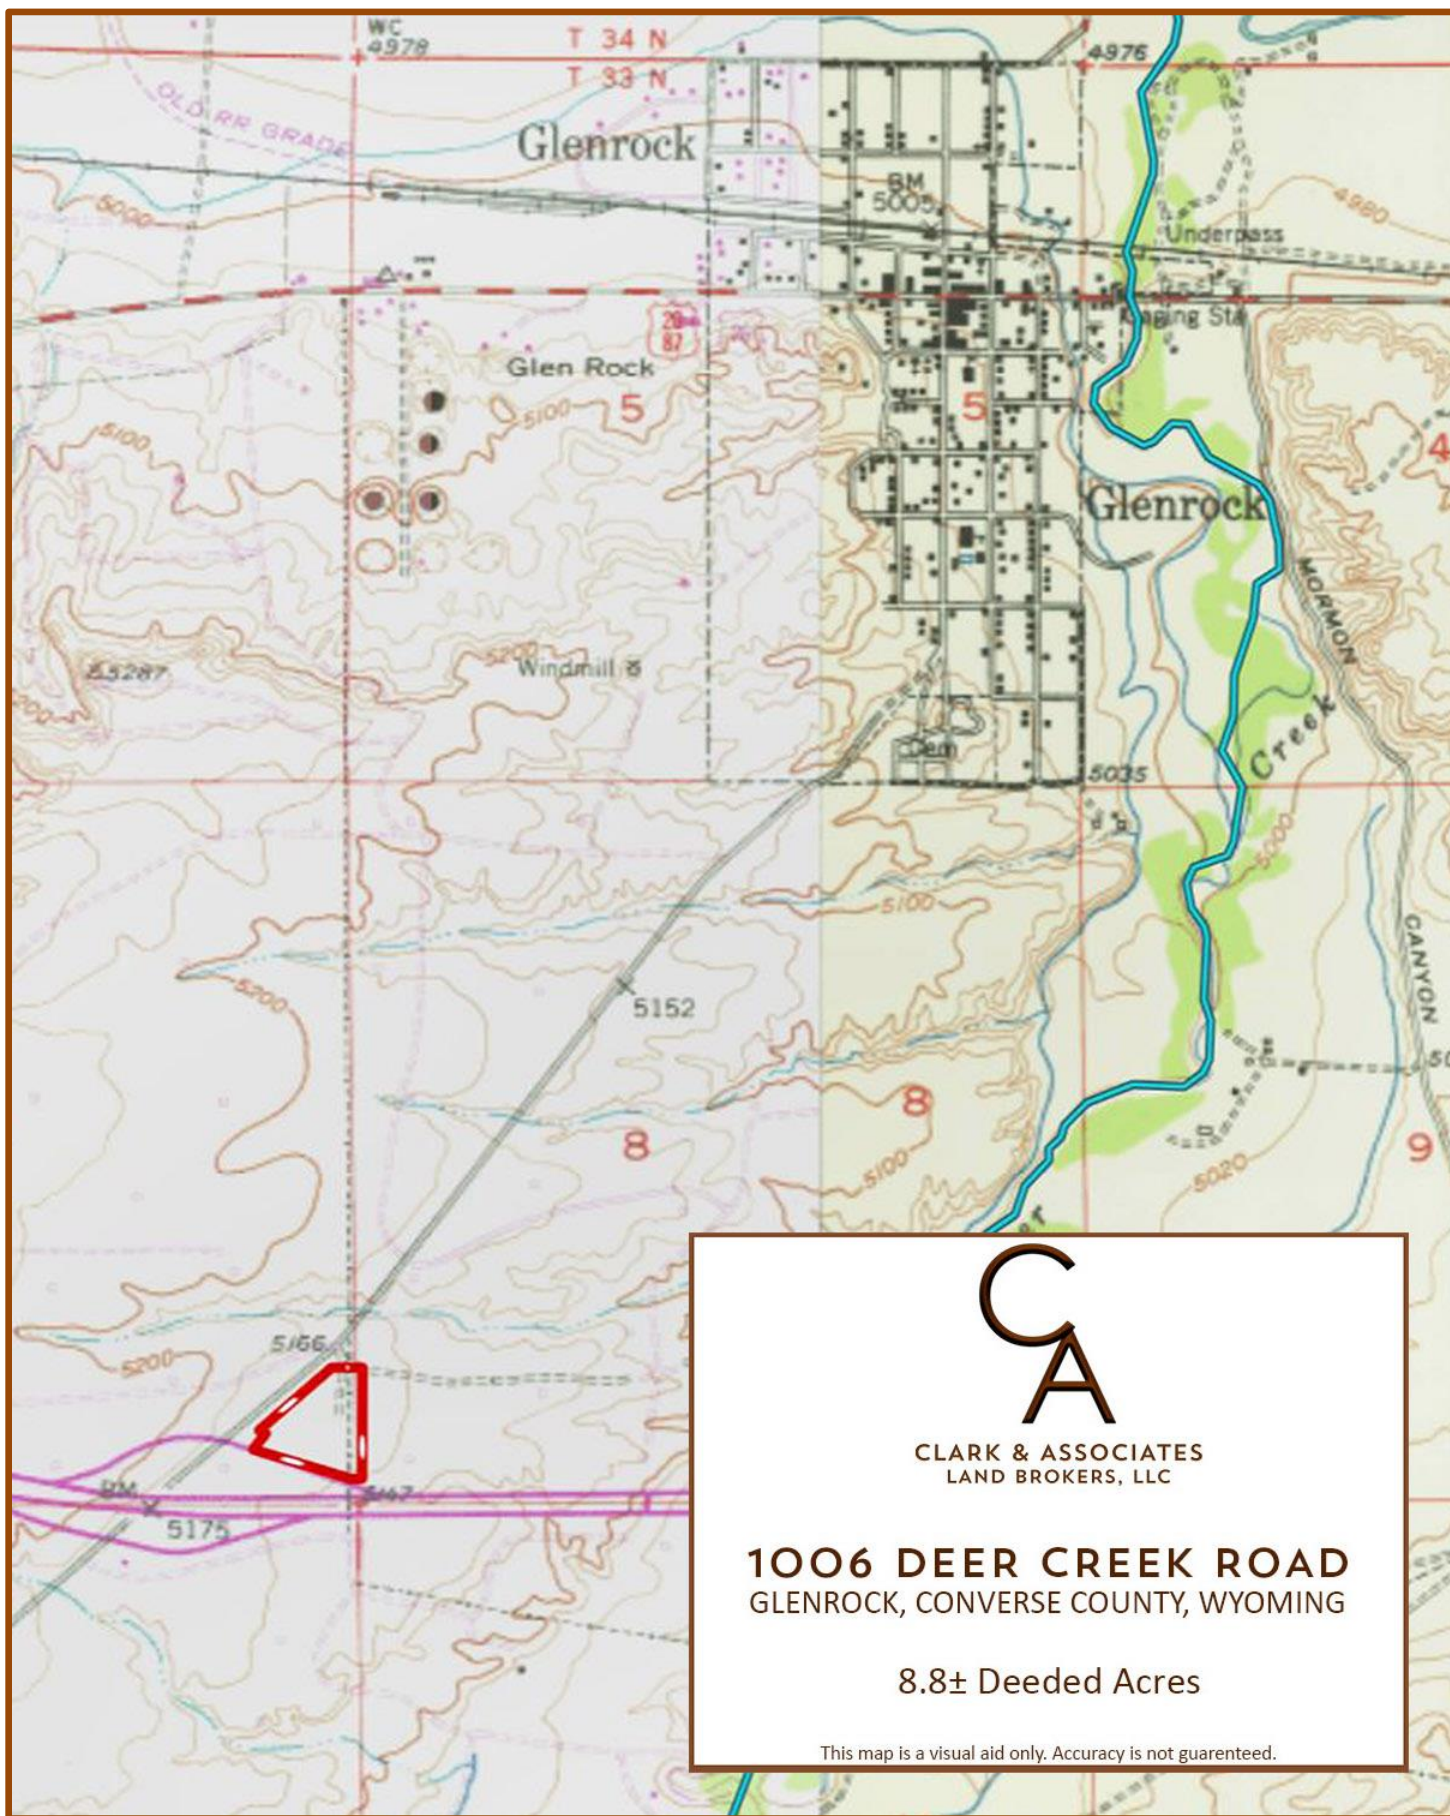

1006 DEER CREEK ROAD TOPO MAP

CLARK & ASSOCIATES  
LAND BROKERS, LLC

**1006 DEER CREEK ROAD**  
GLENROCK, CONVERSE COUNTY, WYOMING

8.8± Deeded Acres

This map is a visual aid only. Accuracy is not guaranteed.

1006 DEER CREEK ROAD ORTHO MAP

CLARK & ASSOCIATES  
LAND BROKERS, LLC

**1006 DEER CREEK ROAD**  
GLENROCK, CONVERSE COUNTY, WYOMING

8.8± Deeded Acres

This map is a visual aid only. Accuracy is not guaranteed.