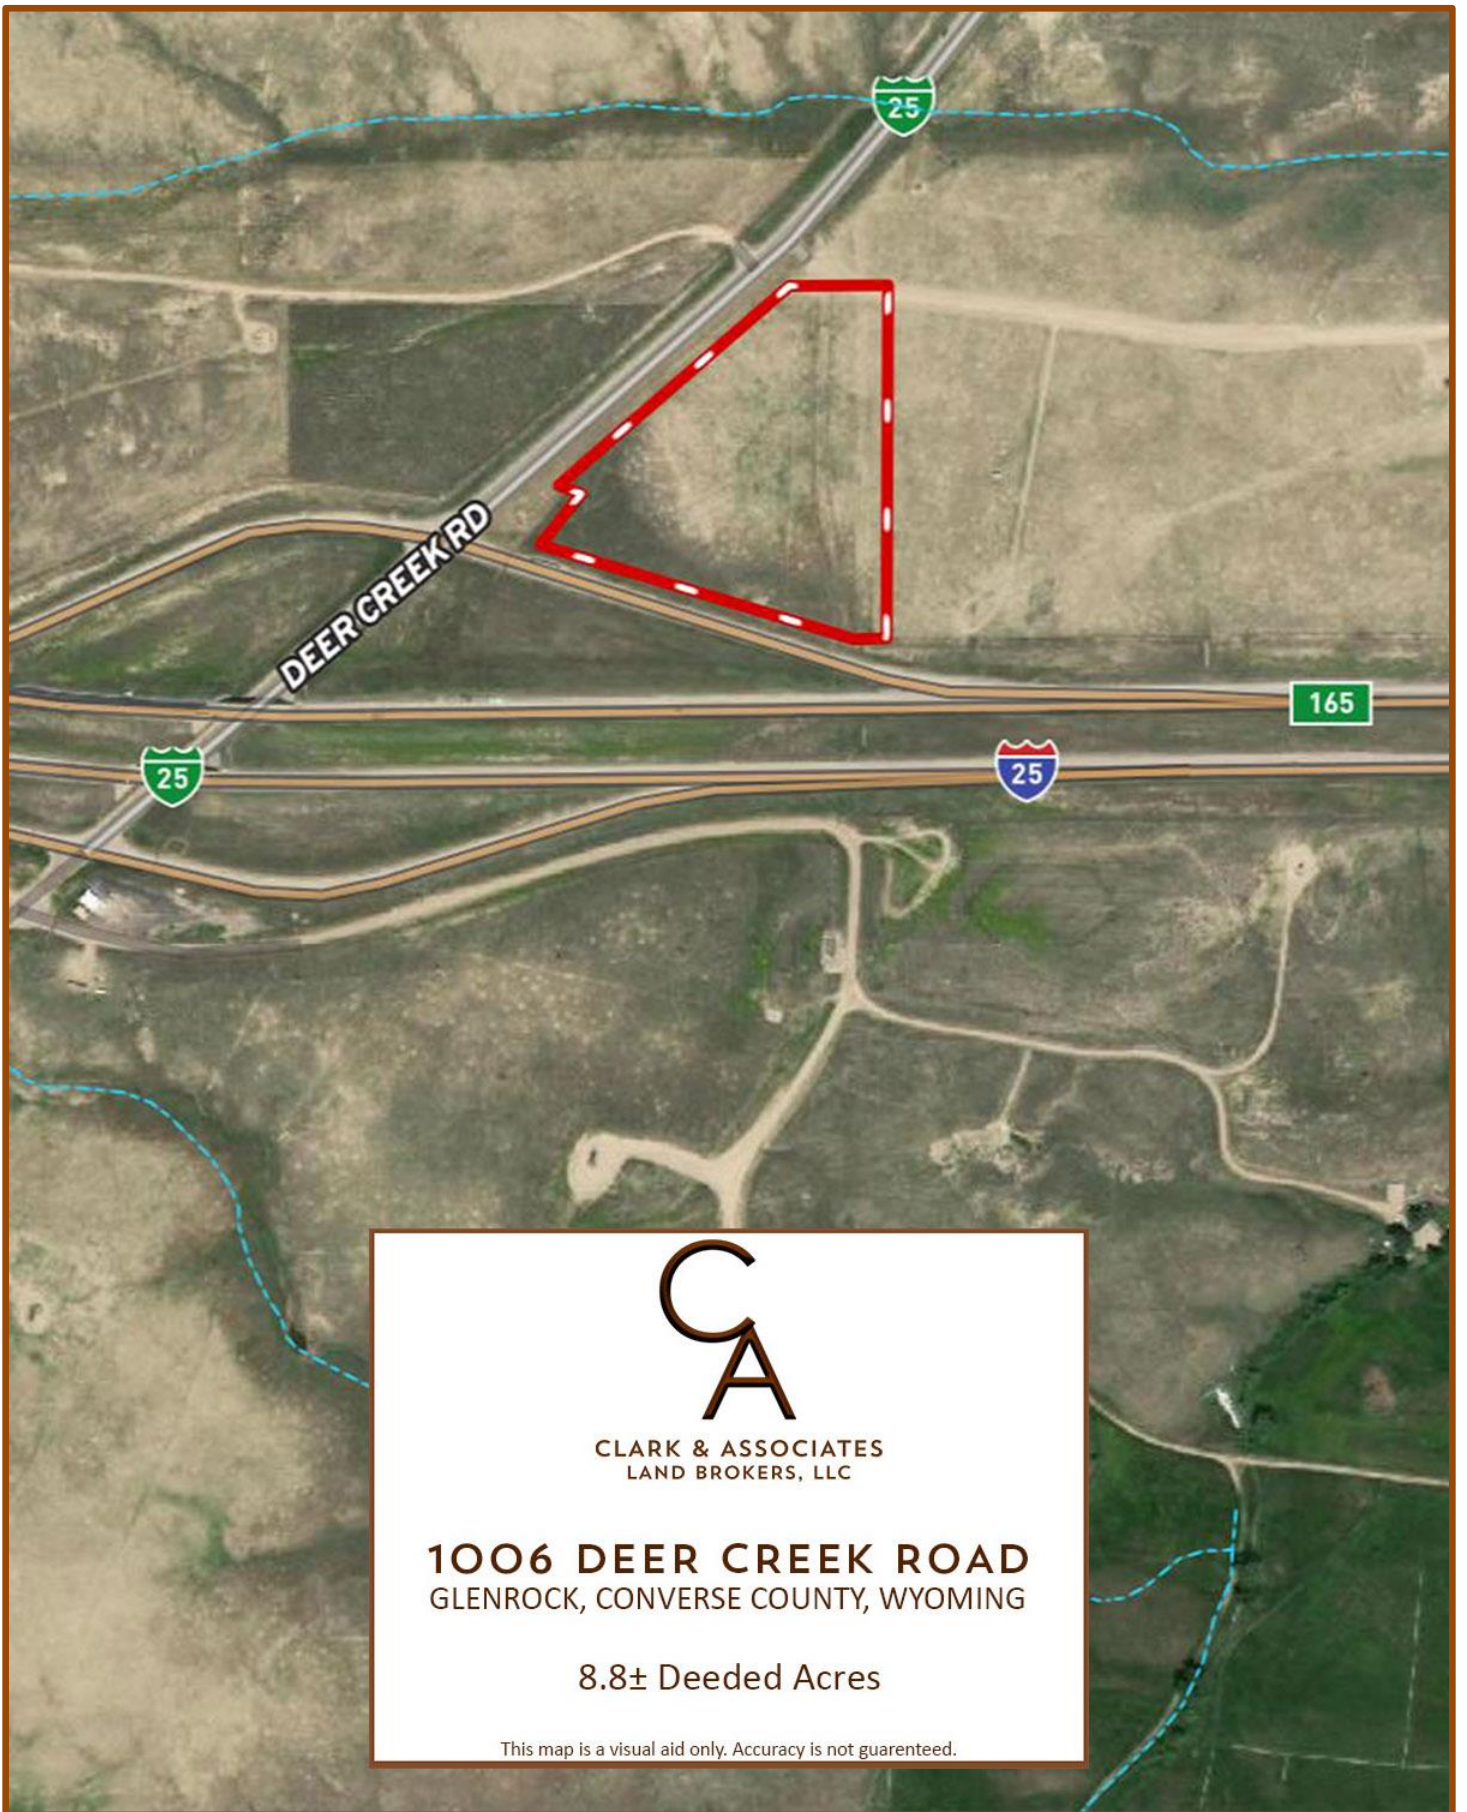

1006 DEER CREEK ROAD TOPO MAP

CLARK & ASSOCIATES  
LAND BROKERS, LLC

**1006 DEER CREEK ROAD**  
GLENROCK, CONVERSE COUNTY, WYOMING

8.8± Deeded Acres

This map is a visual aid only. Accuracy is not guaranteed.

1006 DEER CREEK ROAD ORTHO MAP

CLARK & ASSOCIATES  
LAND BROKERS, LLC

**1006 DEER CREEK ROAD**  
GLENROCK, CONVERSE COUNTY, WYOMING

8.8± Deeded Acres

This map is a visual aid only. Accuracy is not guaranteed.