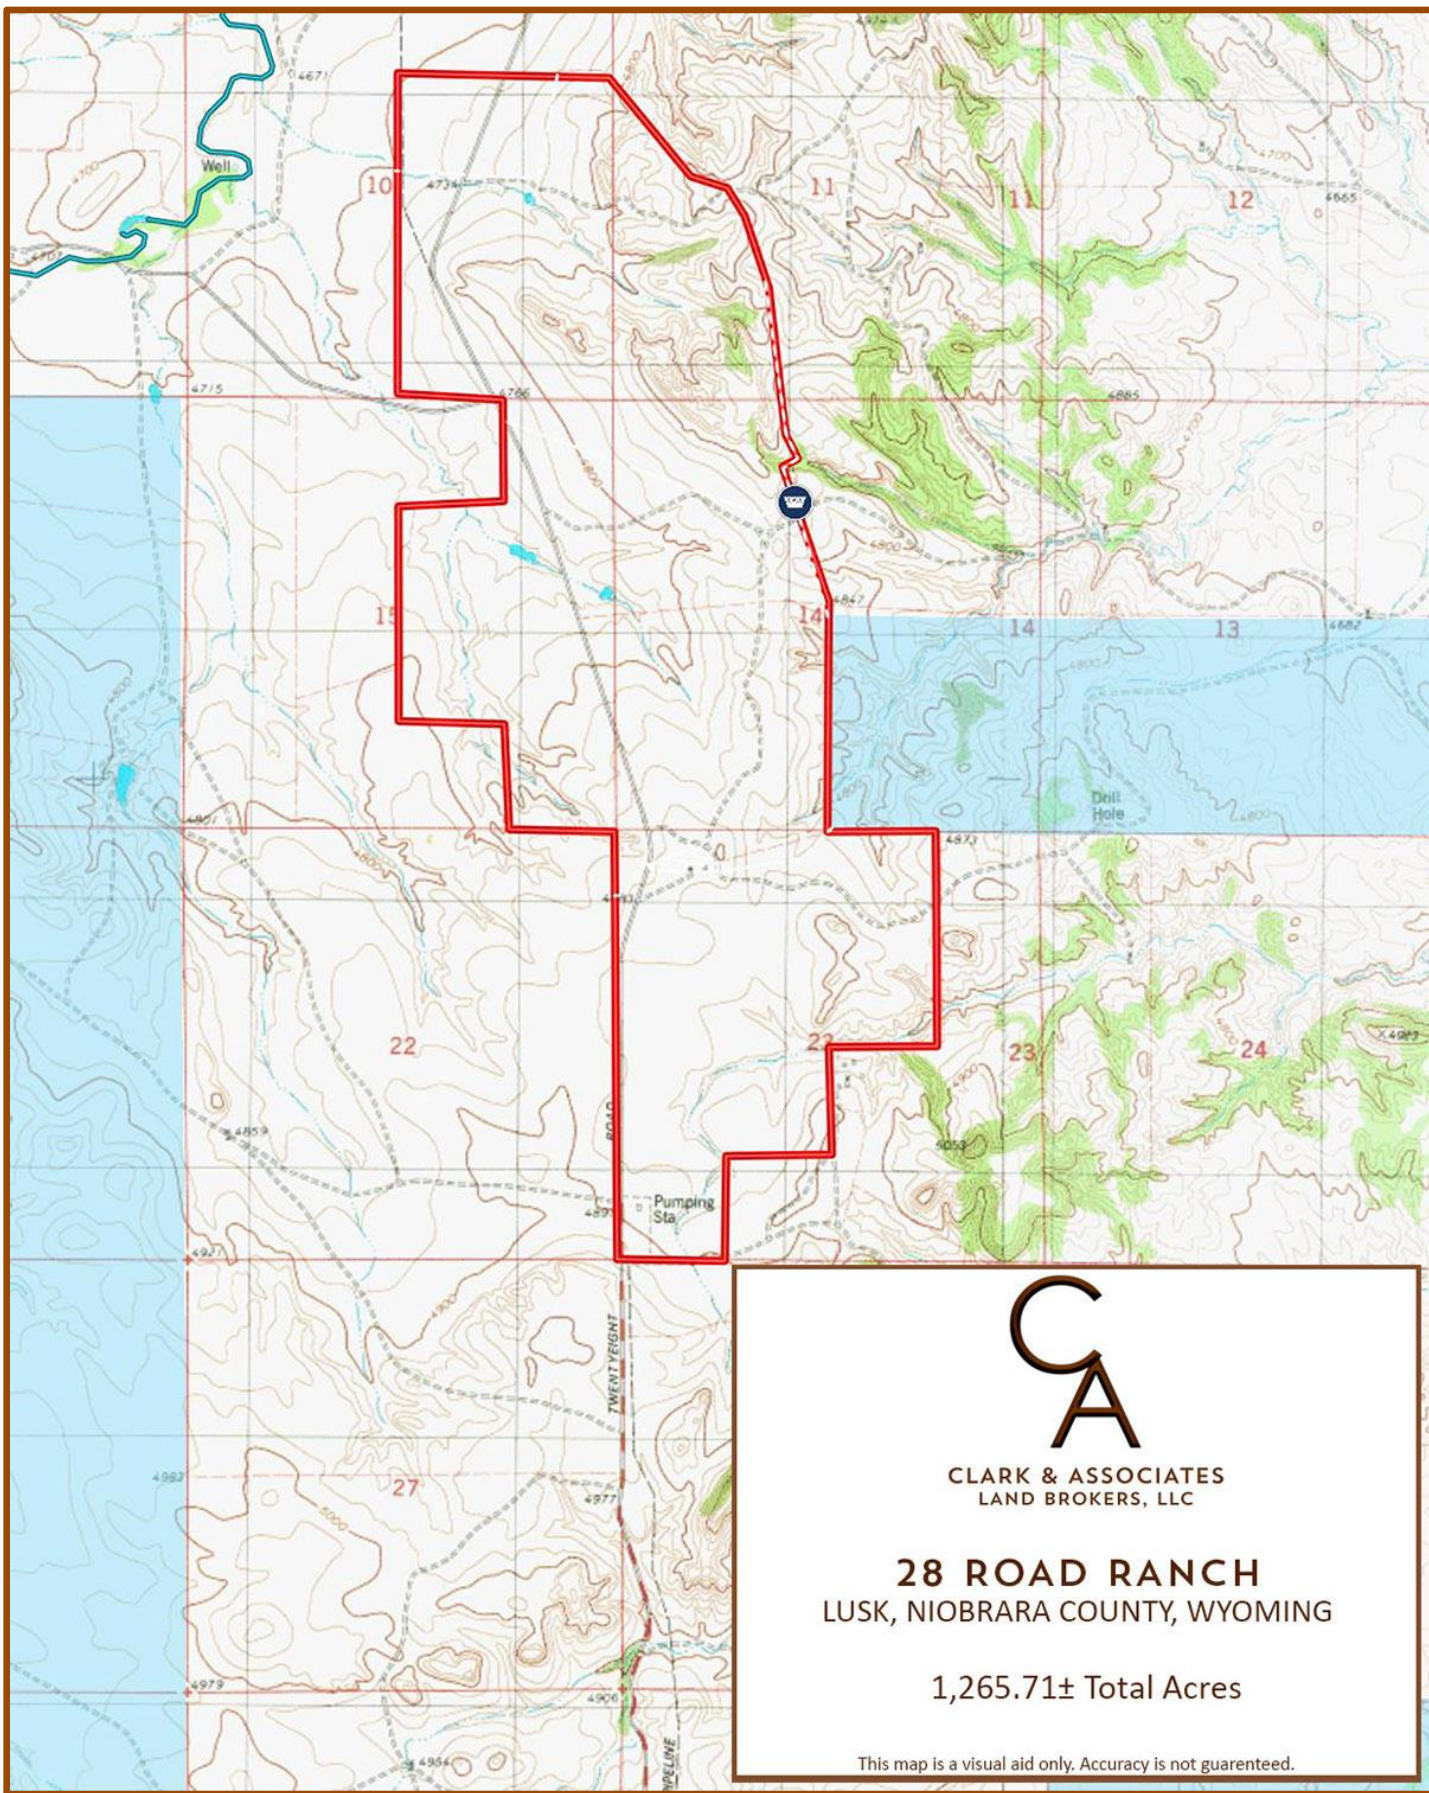

28 ROAD RANCH TOPO MAP

CLARK & ASSOCIATES
LAND BROKERS, LLC

28 ROAD RANCH
LUSK, NIOBRARA COUNTY, WYOMING

1,265.71± Total Acres

This map is a visual aid only. Accuracy is not guaranteed.

28 ROAD RANCH ORTHO MAP

CLARK & ASSOCIATES
LAND BROKERS, LLC

28 ROAD RANCH
LUSK, NIOBRARA COUNTY, WYOMING

1,265.71± Total Acres

This map is a visual aid only. Accuracy is not guaranteed.