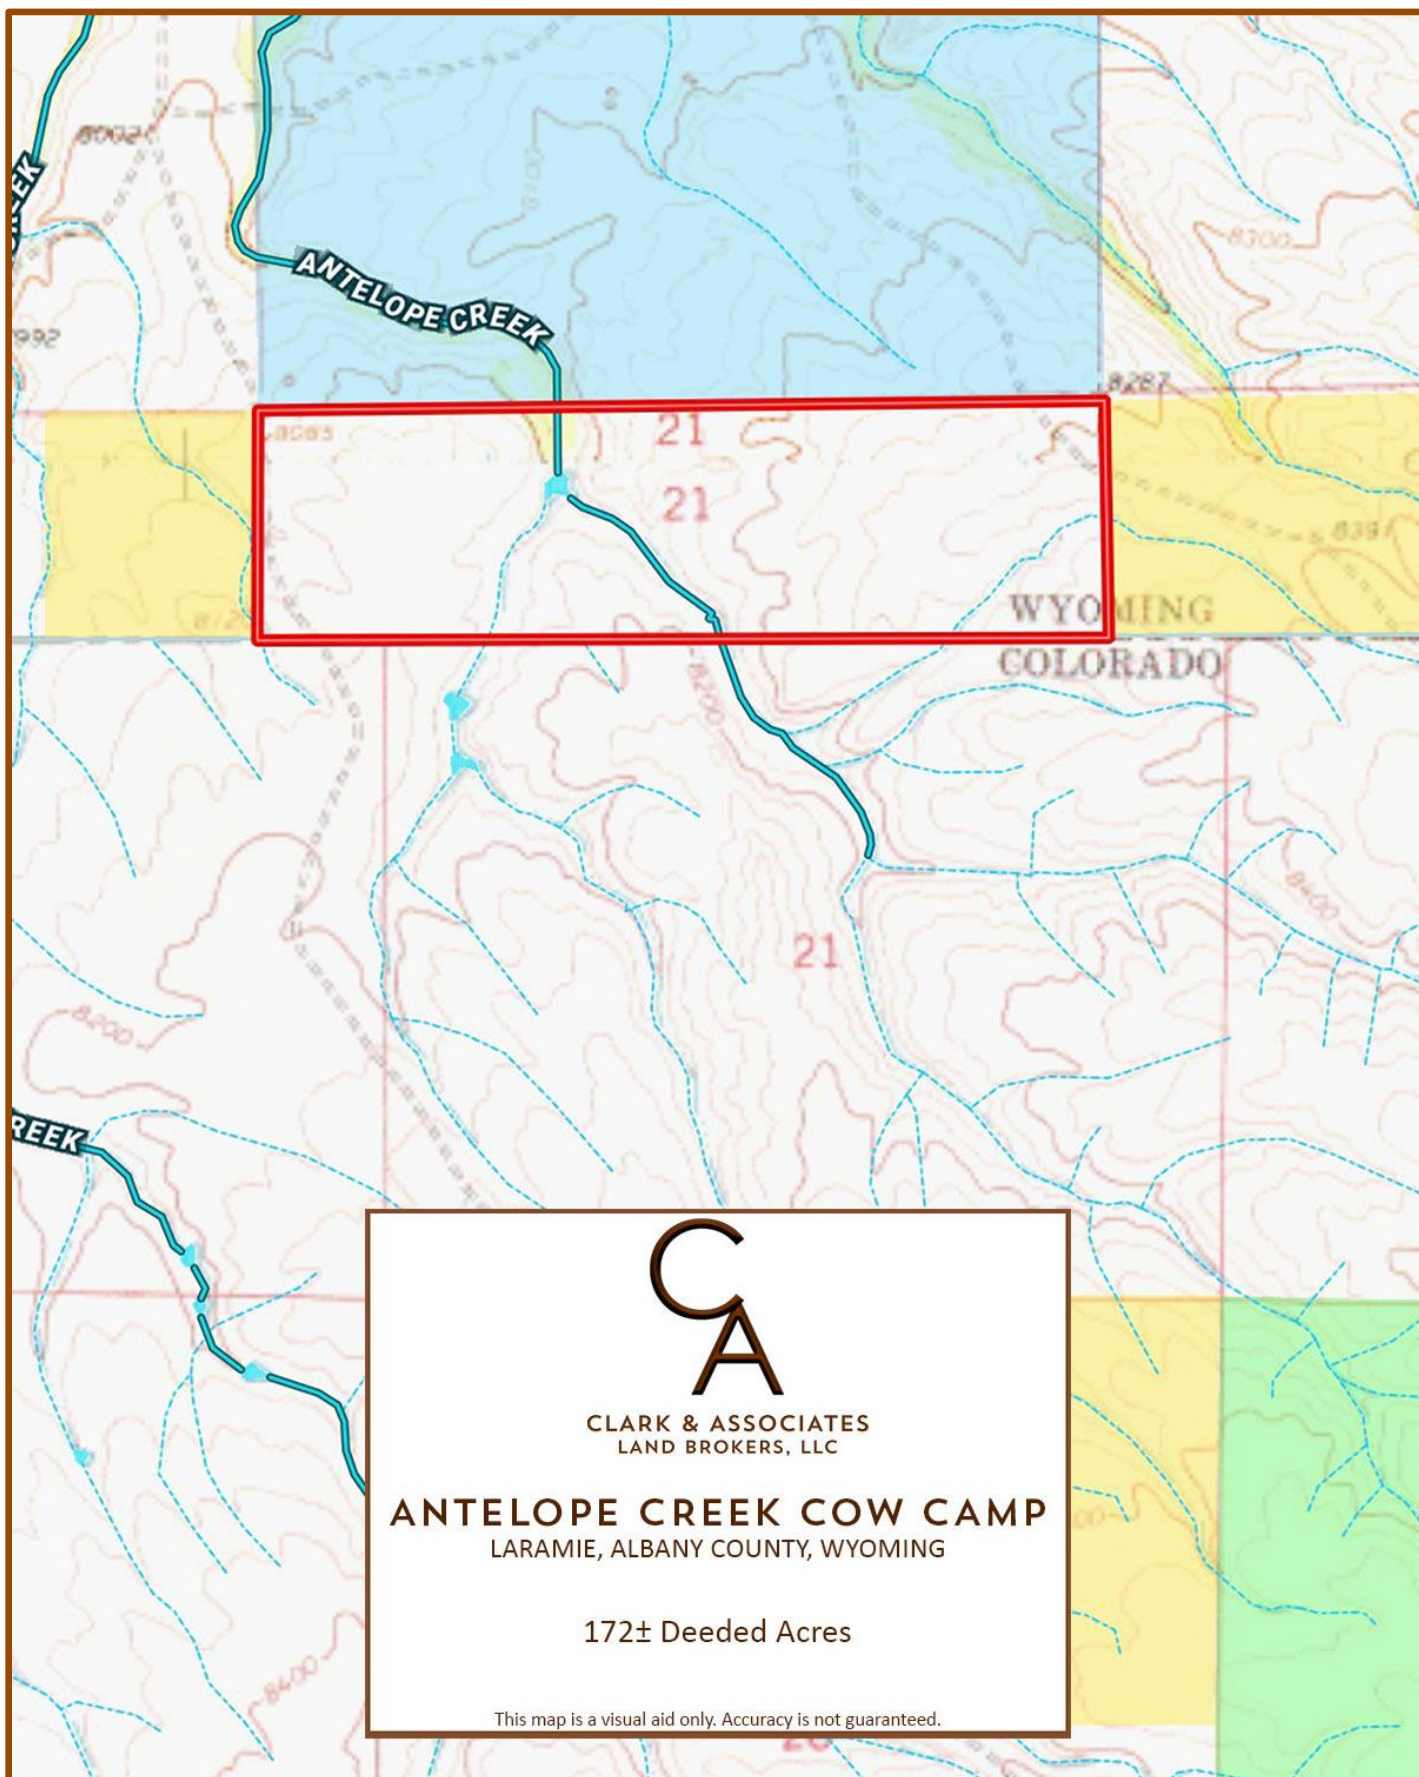

ANTELOPE CREEK COW CAMP TOPO MAP

CLARK & ASSOCIATES  
LAND BROKERS, LLC

**ANTELOPE CREEK COW CAMP**  
LARAMIE, ALBANY COUNTY, WYOMING

172± Deeded Acres

This map is a visual aid only. Accuracy is not guaranteed.

ANTELOPE CREEK COW CAMP ORTHO MAP