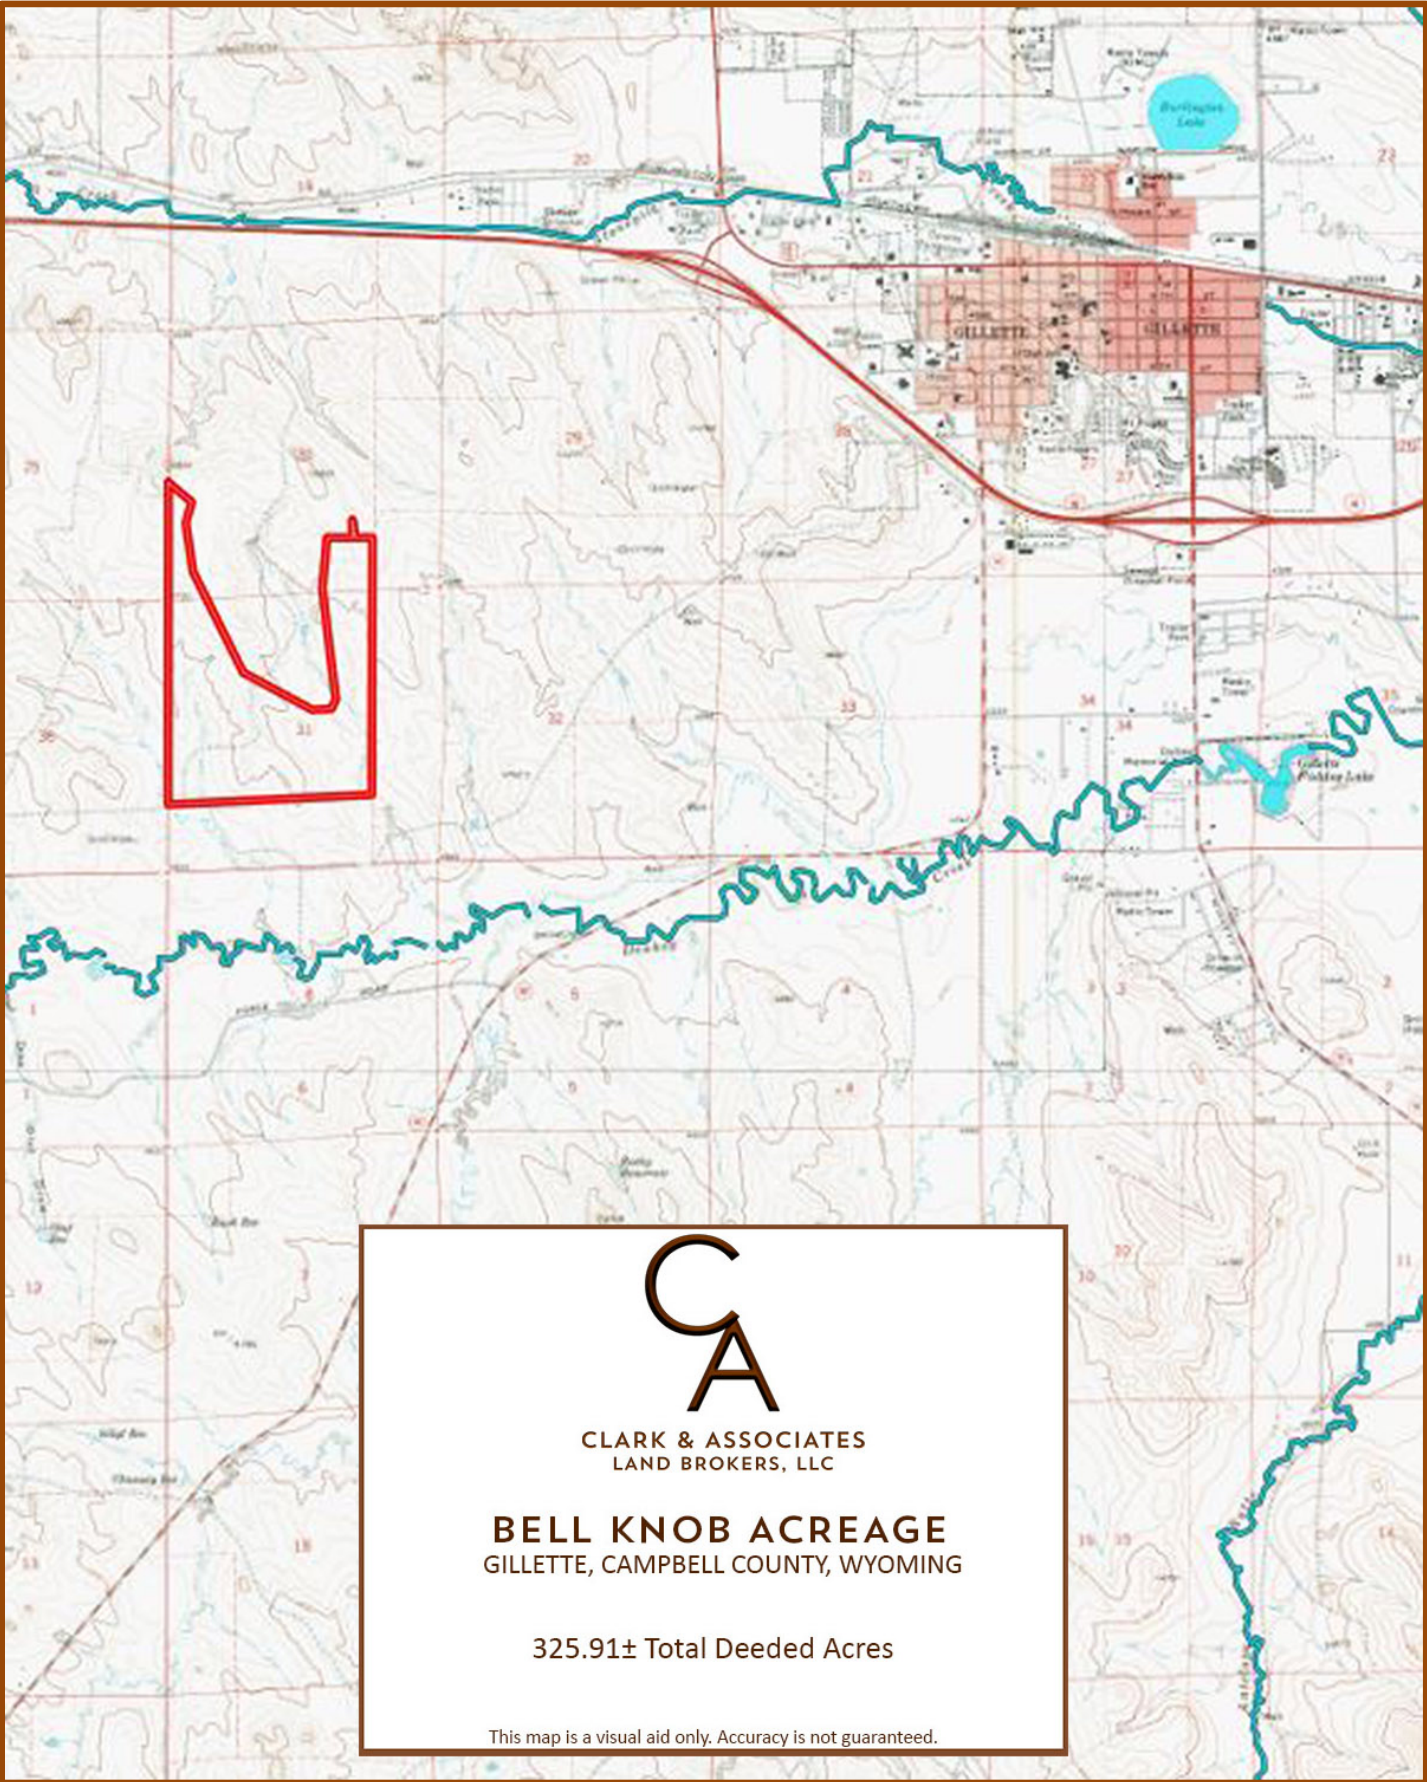

BELL KNOB ACREAGE TOPO MAP

CLARK & ASSOCIATES  
LAND BROKERS, LLC

**BELL KNOB ACREAGE**  
GILLETTE, CAMPBELL COUNTY, WYOMING

325.91± Total Deeded Acres

This map is a visual aid only. Accuracy is not guaranteed.

BELL KNOB ACREAGE ORTHO MAP