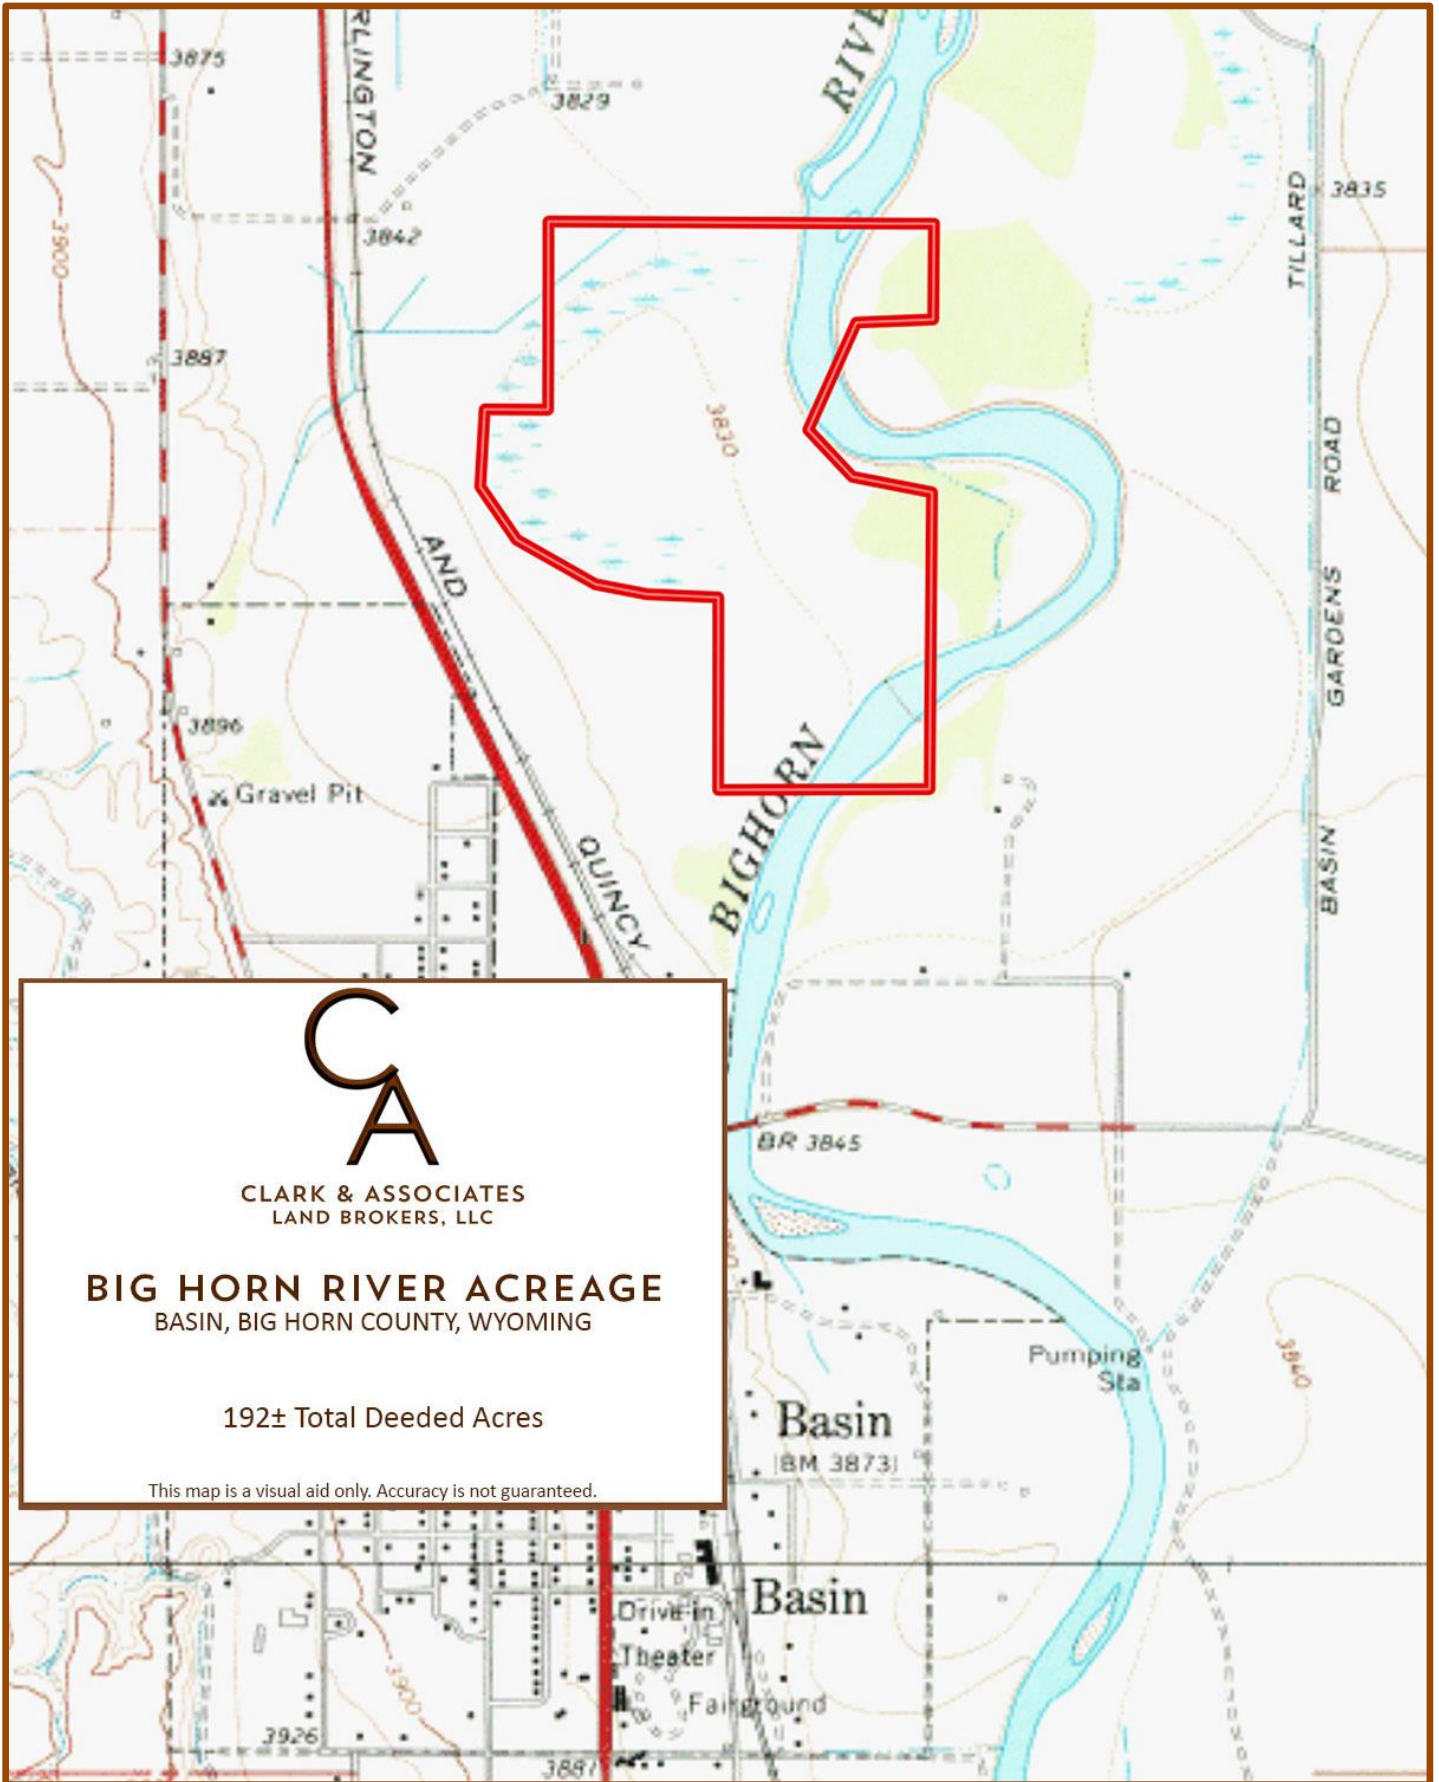

BIG HORN RIVER ACREAGE TOPO MAP

CLARK & ASSOCIATES
LAND BROKERS, LLC

BIG HORN RIVER ACREAGE
BASIN, BIG HORN COUNTY, WYOMING

192± Total Deeded Acres

This map is a visual aid only. Accuracy is not guaranteed.

BIG HORN RIVER ACREAGE ORTHO MAP

CLARK & ASSOCIATES
LAND BROKERS, LLC

BIG HORN RIVER ACREAGE
BASIN, BIG HORN COUNTY, WYOMING

192± Total Deeded Acres

This map is a visual aid only. Accuracy is not guaranteed.