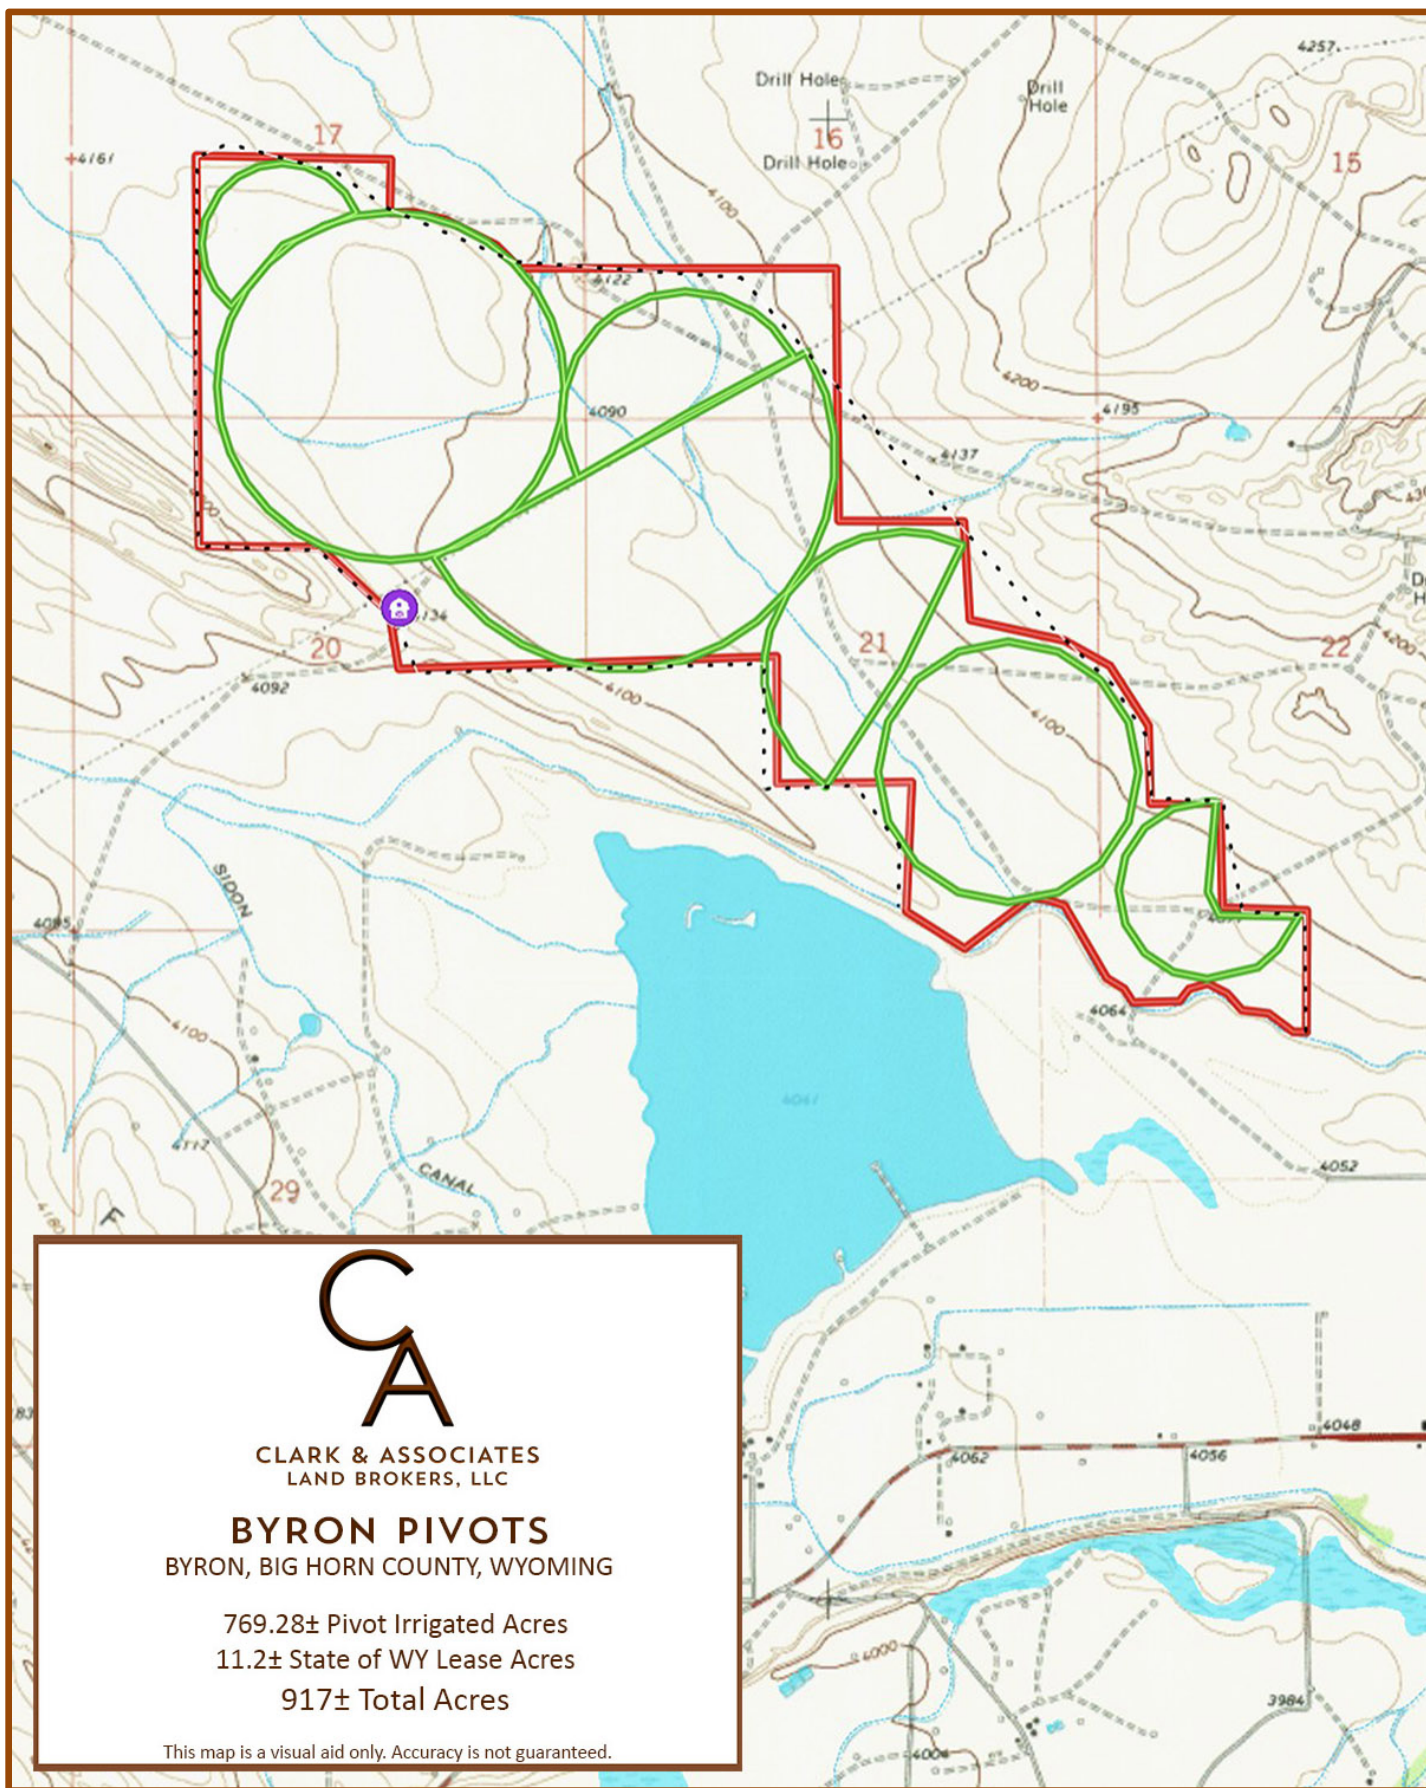

BYRON PIVOTS TOPO MAP

CLARK & ASSOCIATES
LAND BROKERS, LLC

BYRON PIVOTS

BYRON, BIG HORN COUNTY, WYOMING

769.28± Pivot Irrigated Acres
11.2± State of WY Lease Acres
917± Total Acres

This map is a visual aid only. Accuracy is not guaranteed.

BYRON PIVOTS ORTHO MAP

CLARK & ASSOCIATES
LAND BROKERS, LLC

BYRON PIVOTS

BYRON, BIG HORN COUNTY, WYOMING

769.28± Pivot Irrigated Acres
11.2± State of WY Lease Acres
917± Total Acres

This map is a visual aid only. Accuracy is not guaranteed.