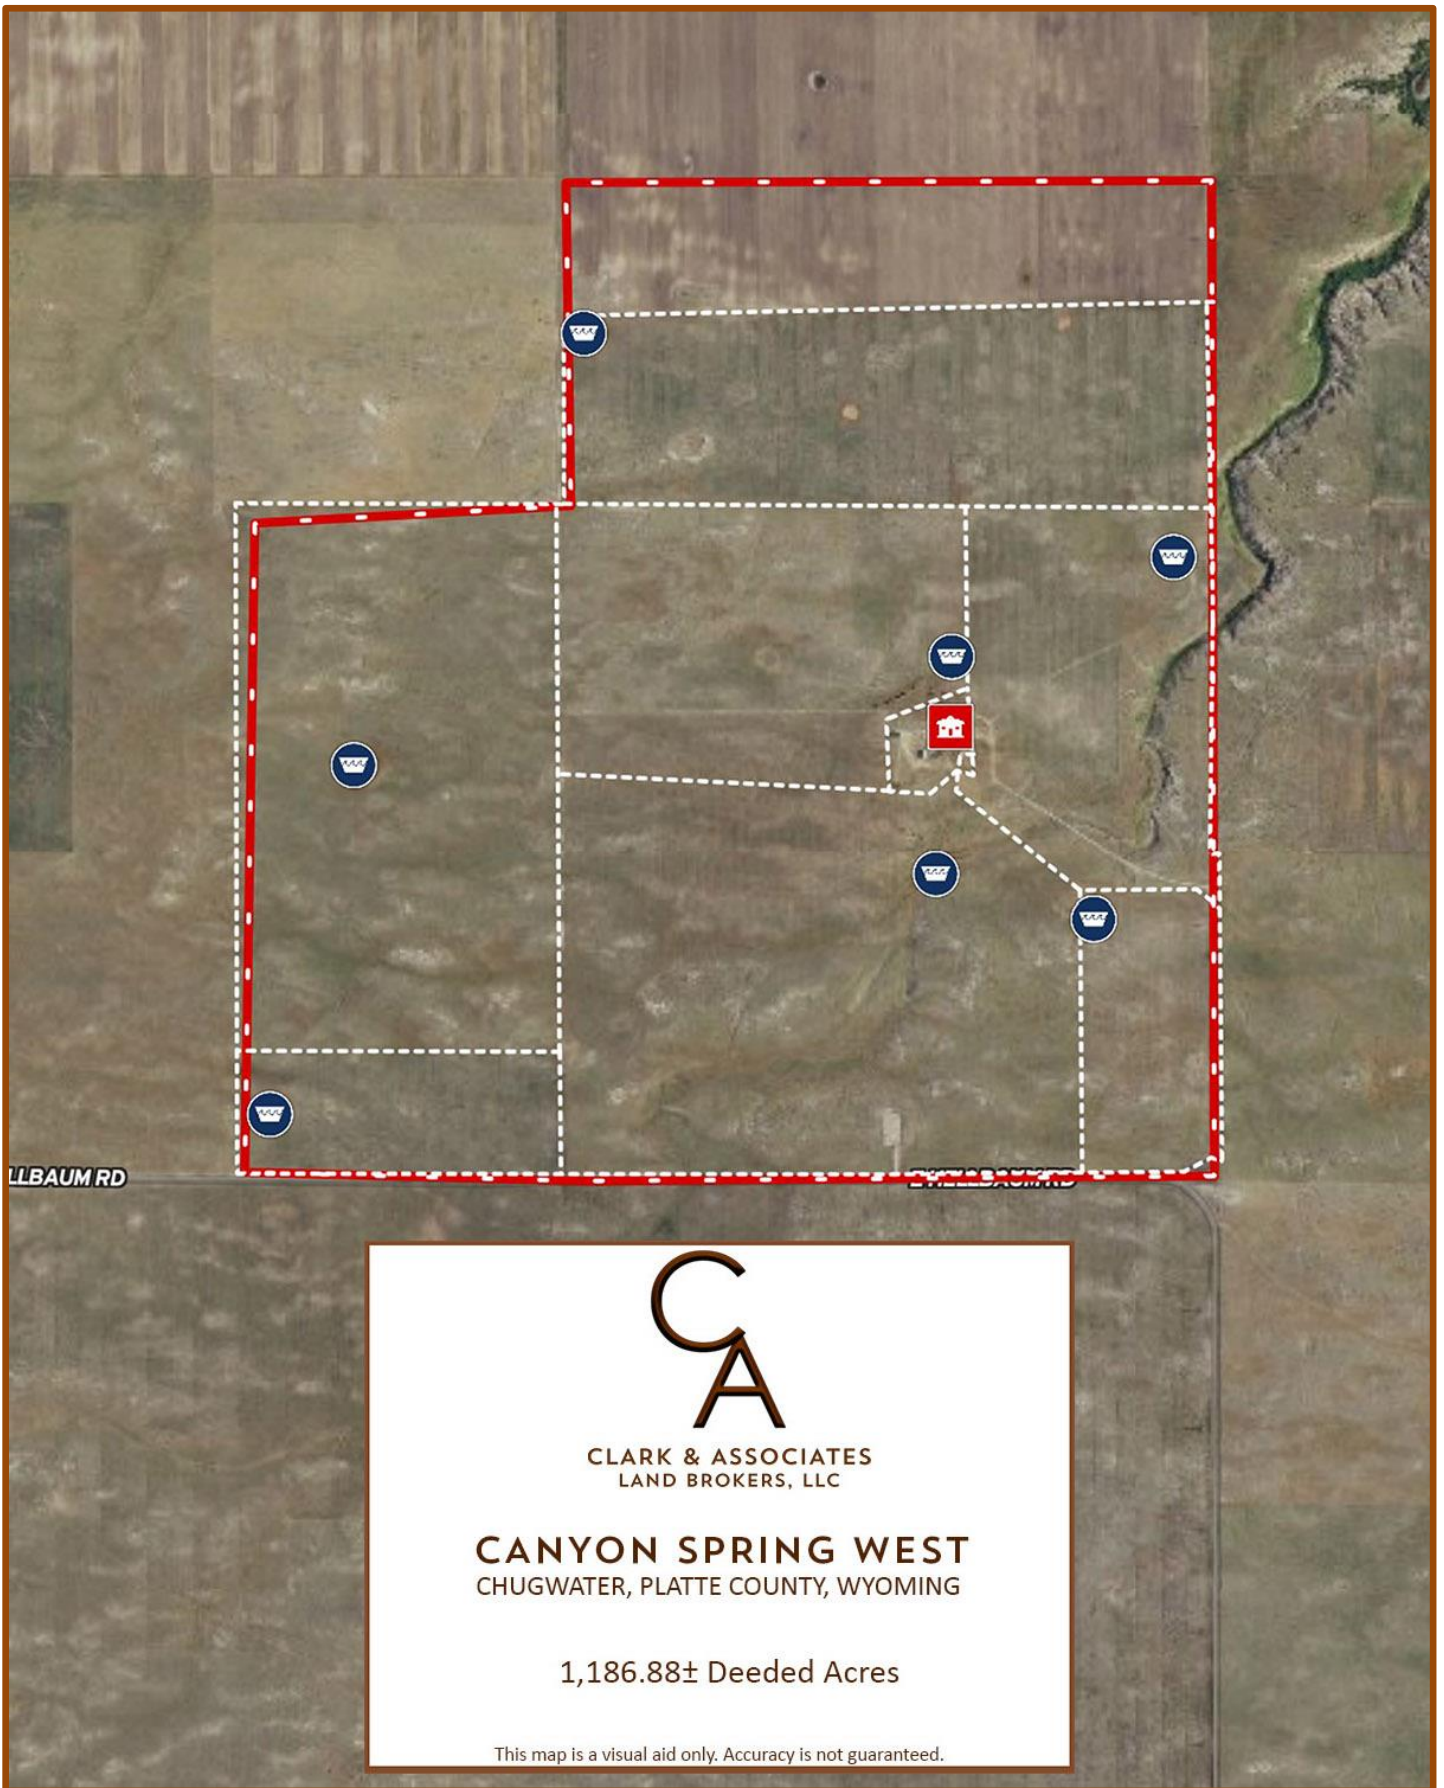

CANYON SPRING WEST TOPO MAP

CANYON SPRING WEST ORTHO MAP

CLARK & ASSOCIATES
LAND BROKERS, LLC

CANYON SPRING WEST
CHUGWATER, PLATTE COUNTY, WYOMING

1,186.88± Deeded Acres

This map is a visual aid only. Accuracy is not guaranteed.