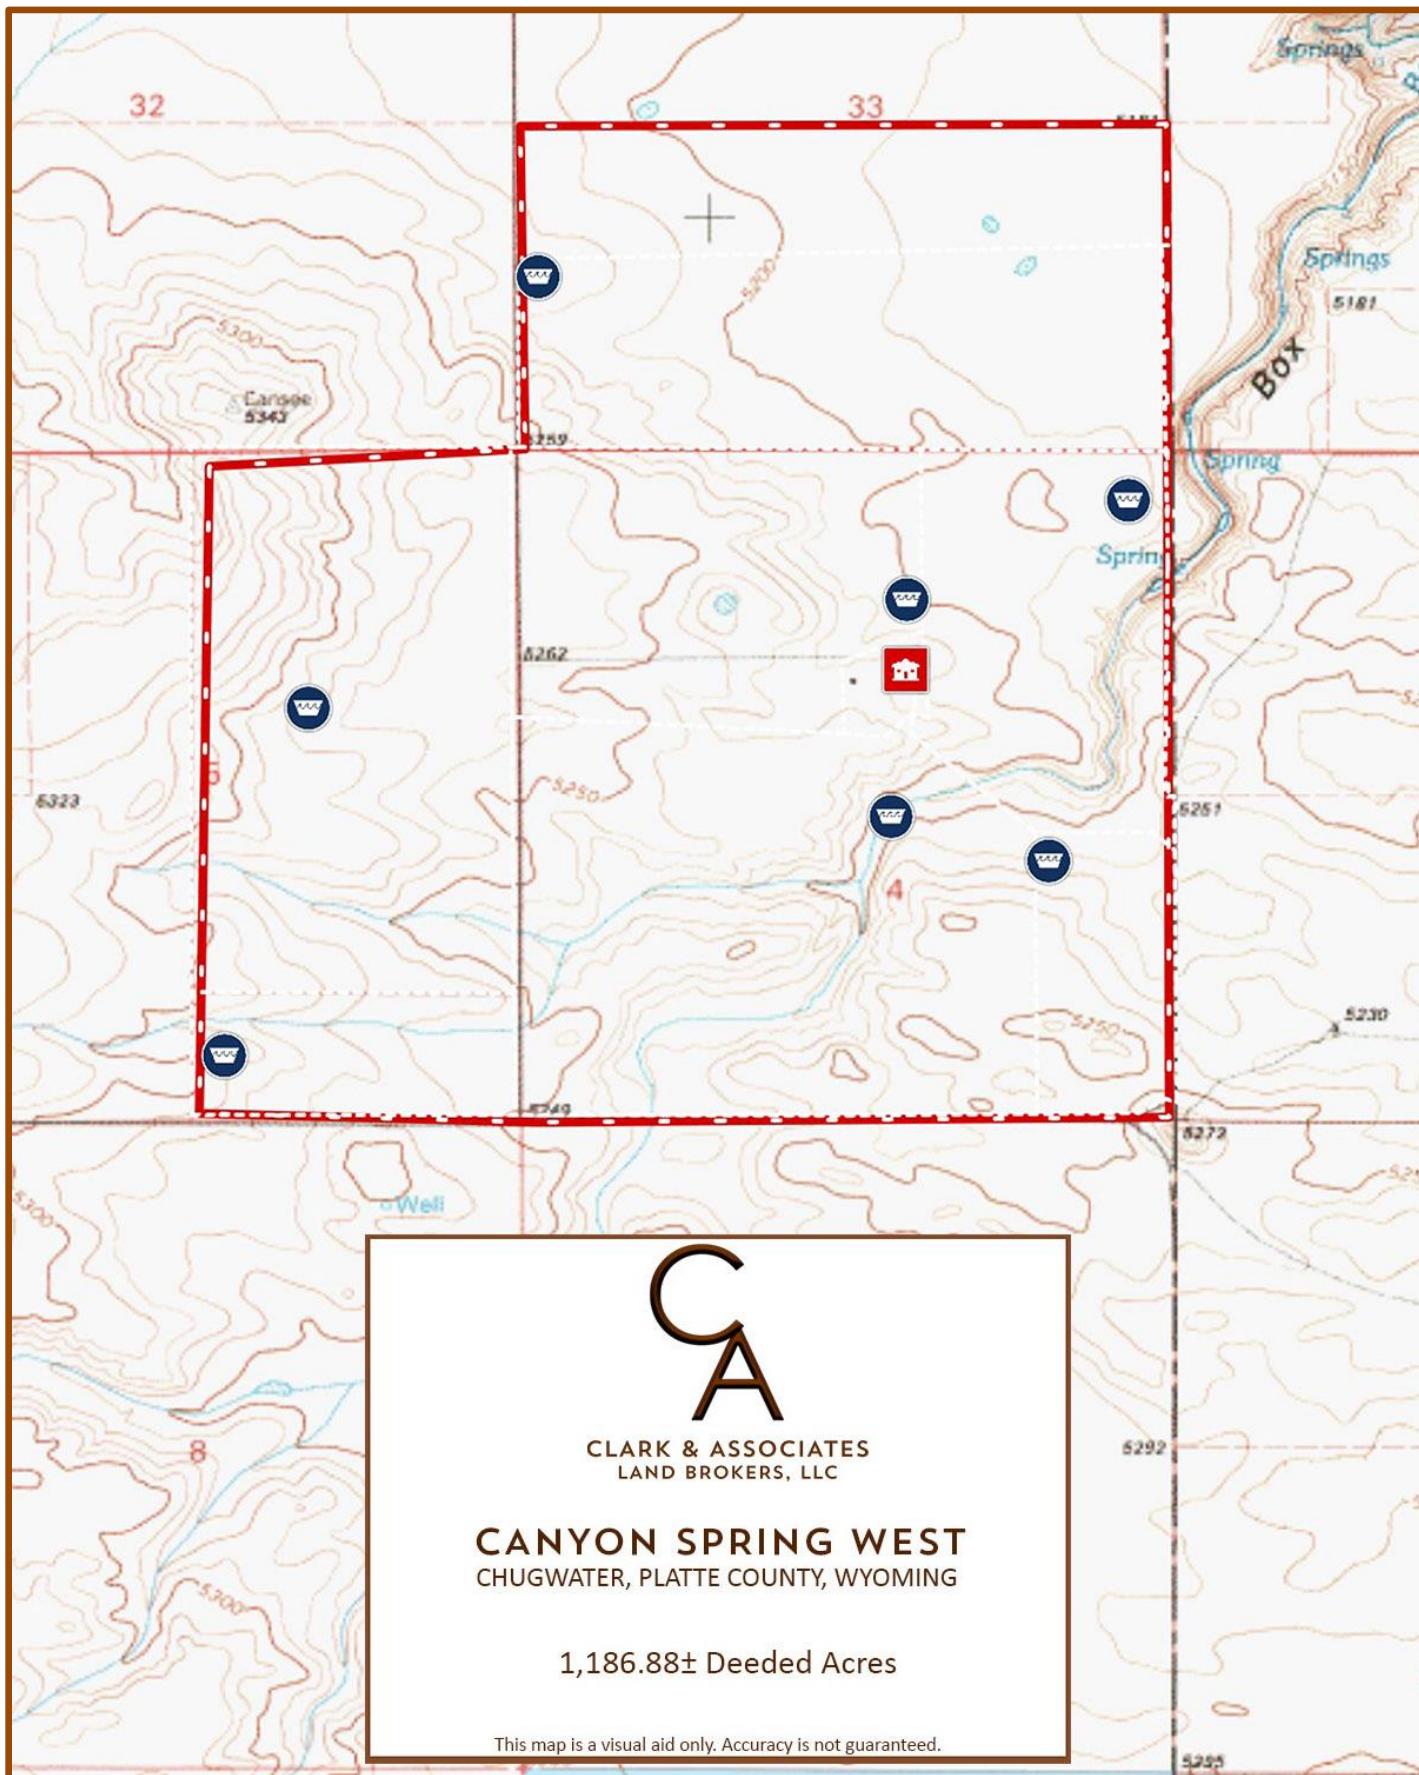

CANYON SPRING WEST TOPO MAP

CANYON SPRING WEST ORTHO MAP

CLARK & ASSOCIATES
LAND BROKERS, LLC

CANYON SPRING WEST
CHUGWATER, PLATTE COUNTY, WYOMING

1,186.88± Deeded Acres

This map is a visual aid only. Accuracy is not guaranteed.