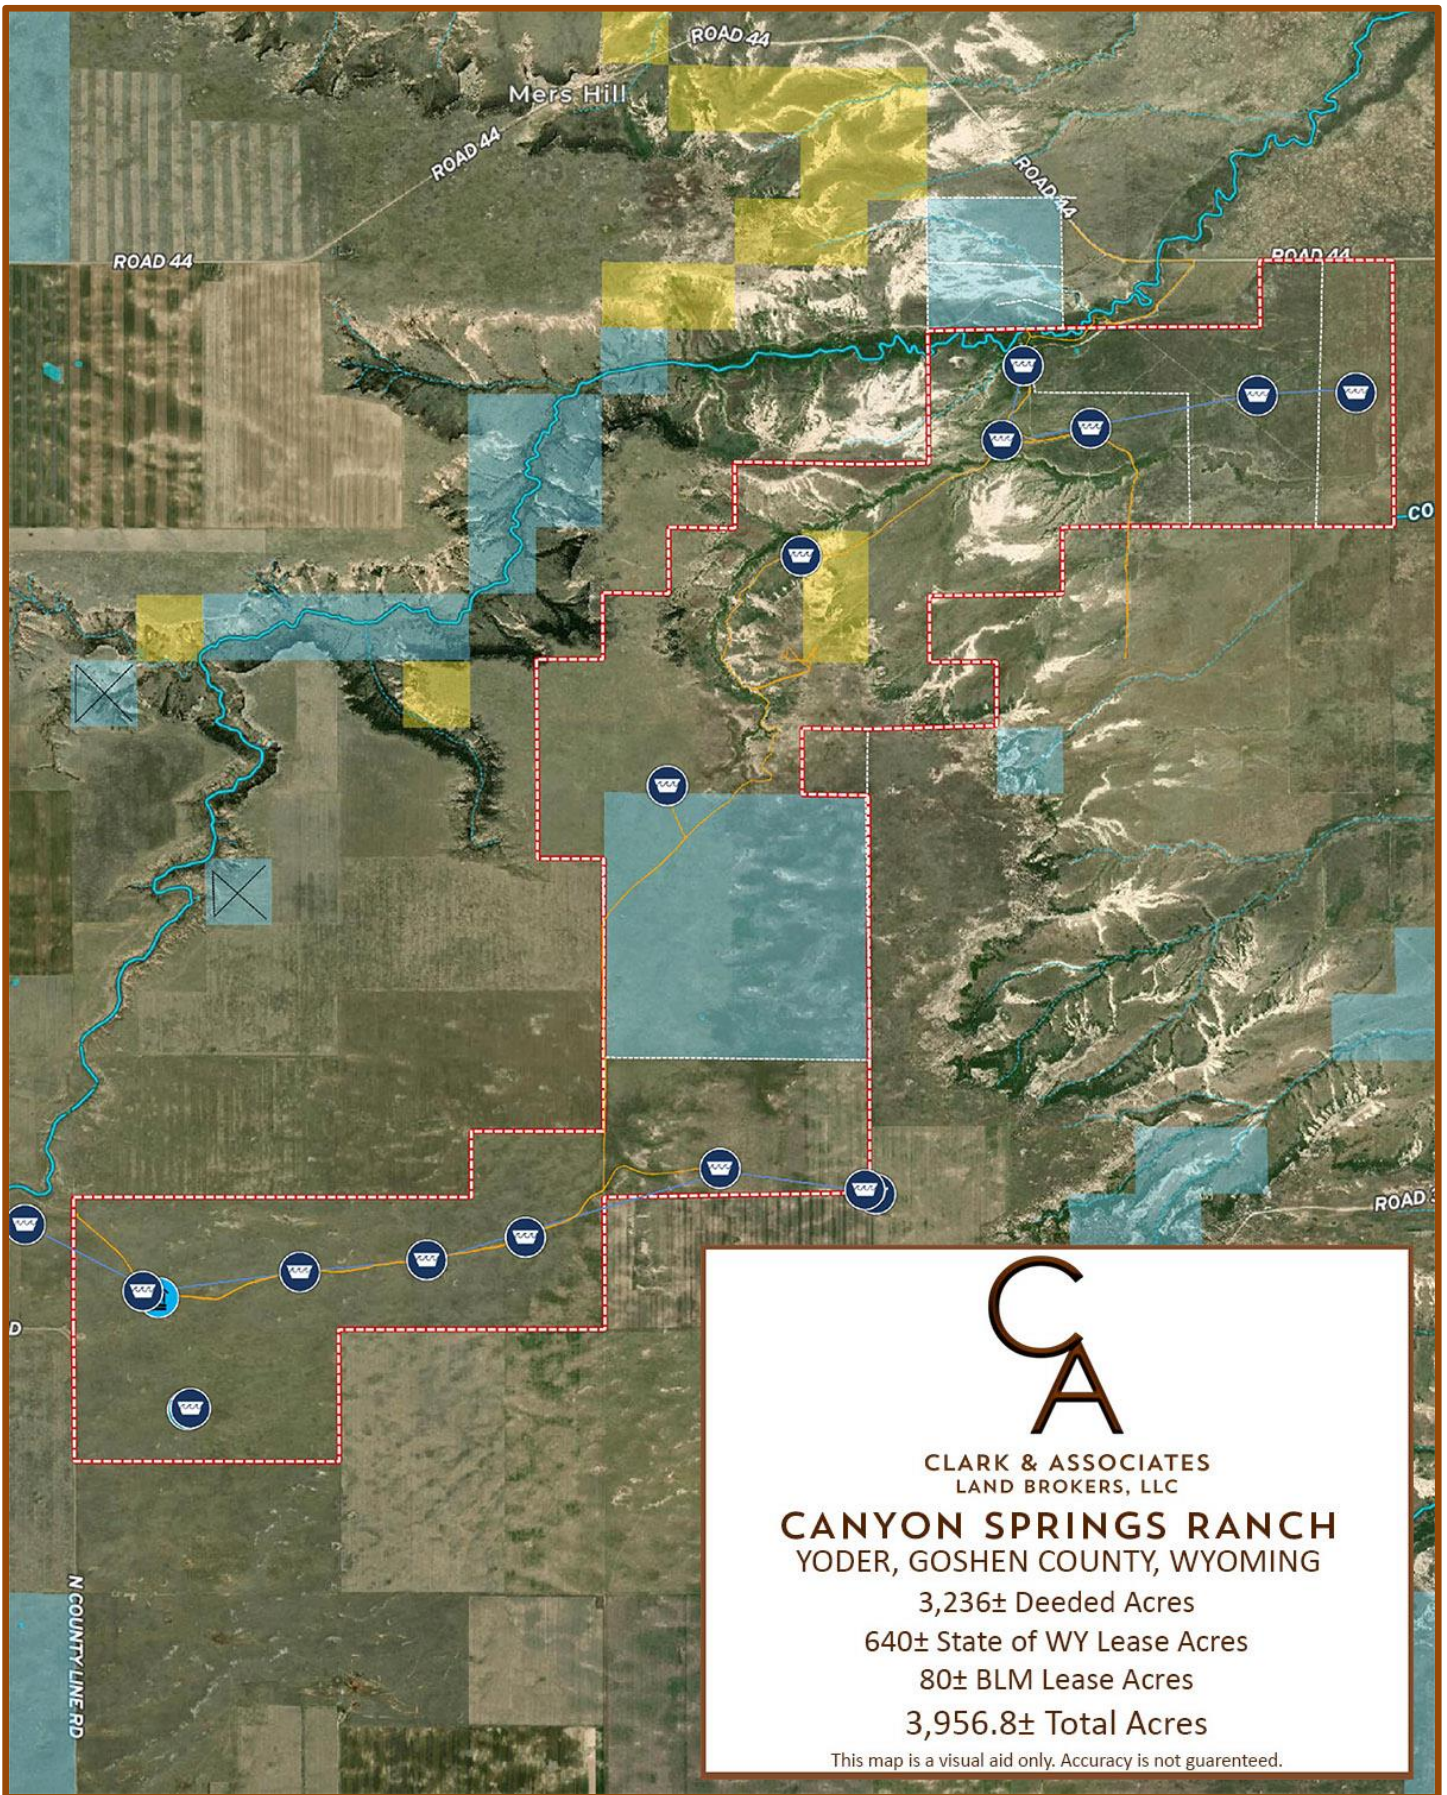

## CANYON SPRINGS RANCH YODER, GOSHEN COUNTY, WYOMING

3,236± Deeded Acres  
640± State of WY Lease Acres  
80± BLM Lease Acres  
3,956.8± Total Acres

This map is a visual aid only. Accuracy is not guaranteed.

# CANYON SPRINGS RANCH ORTHO MAP

CLARK & ASSOCIATES  
LAND BROKERS, LLC