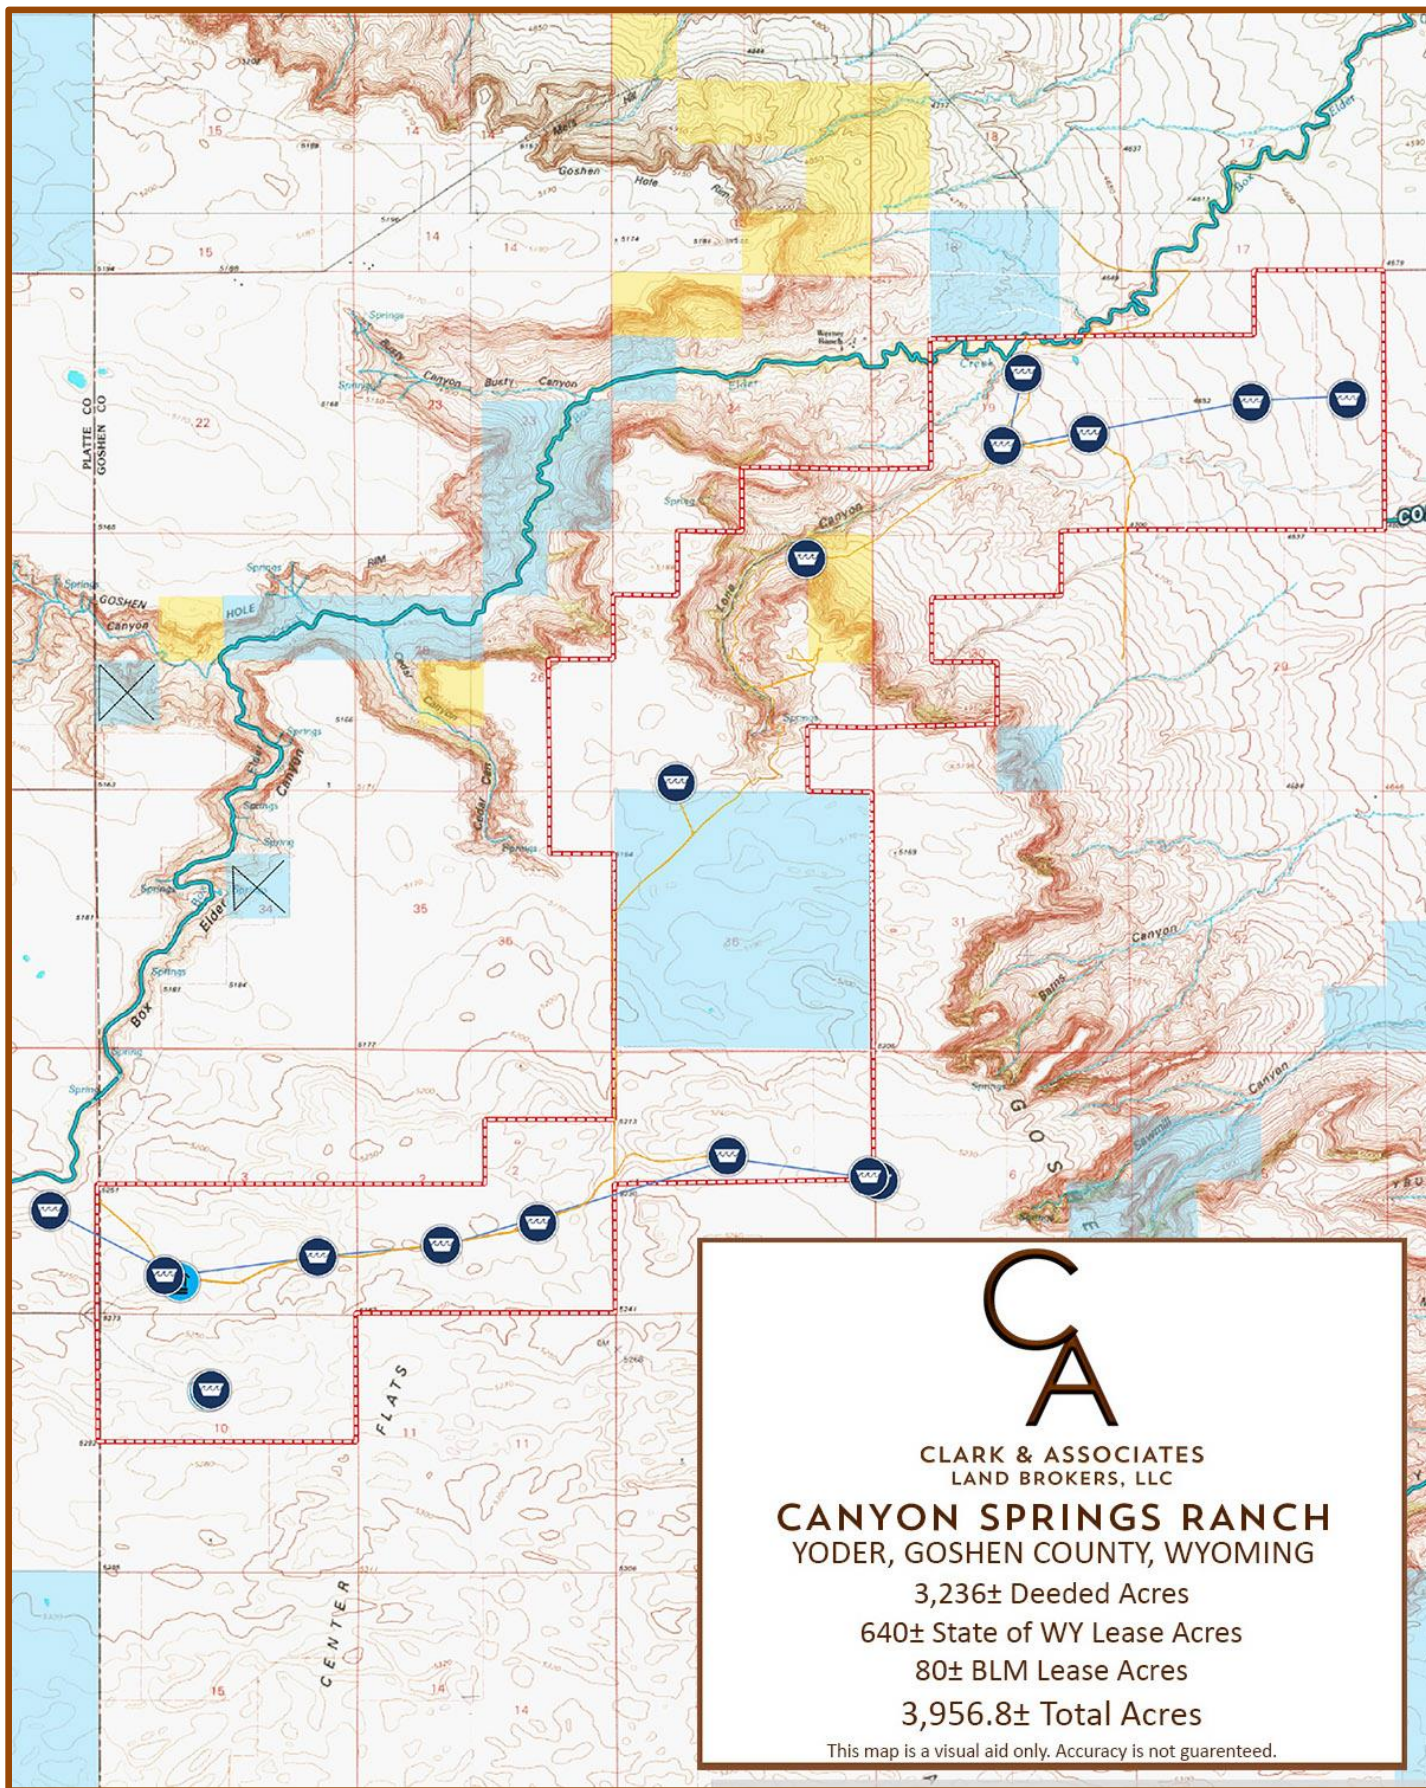

# CANYON SPRINGS RANCH TOPO MAP

CLARK & ASSOCIATES  
LAND BROKERS, LLC

## CANYON SPRINGS RANCH YODER, GOSHEN COUNTY, WYOMING

3,236± Deeded Acres  
640± State of WY Lease Acres  
80± BLM Lease Acres  
3,956.8± Total Acres

This map is a visual aid only. Accuracy is not guaranteed.

# CANYON SPRINGS RANCH ORTHO MAP

CLARK & ASSOCIATES  
LAND BROKERS, LLC