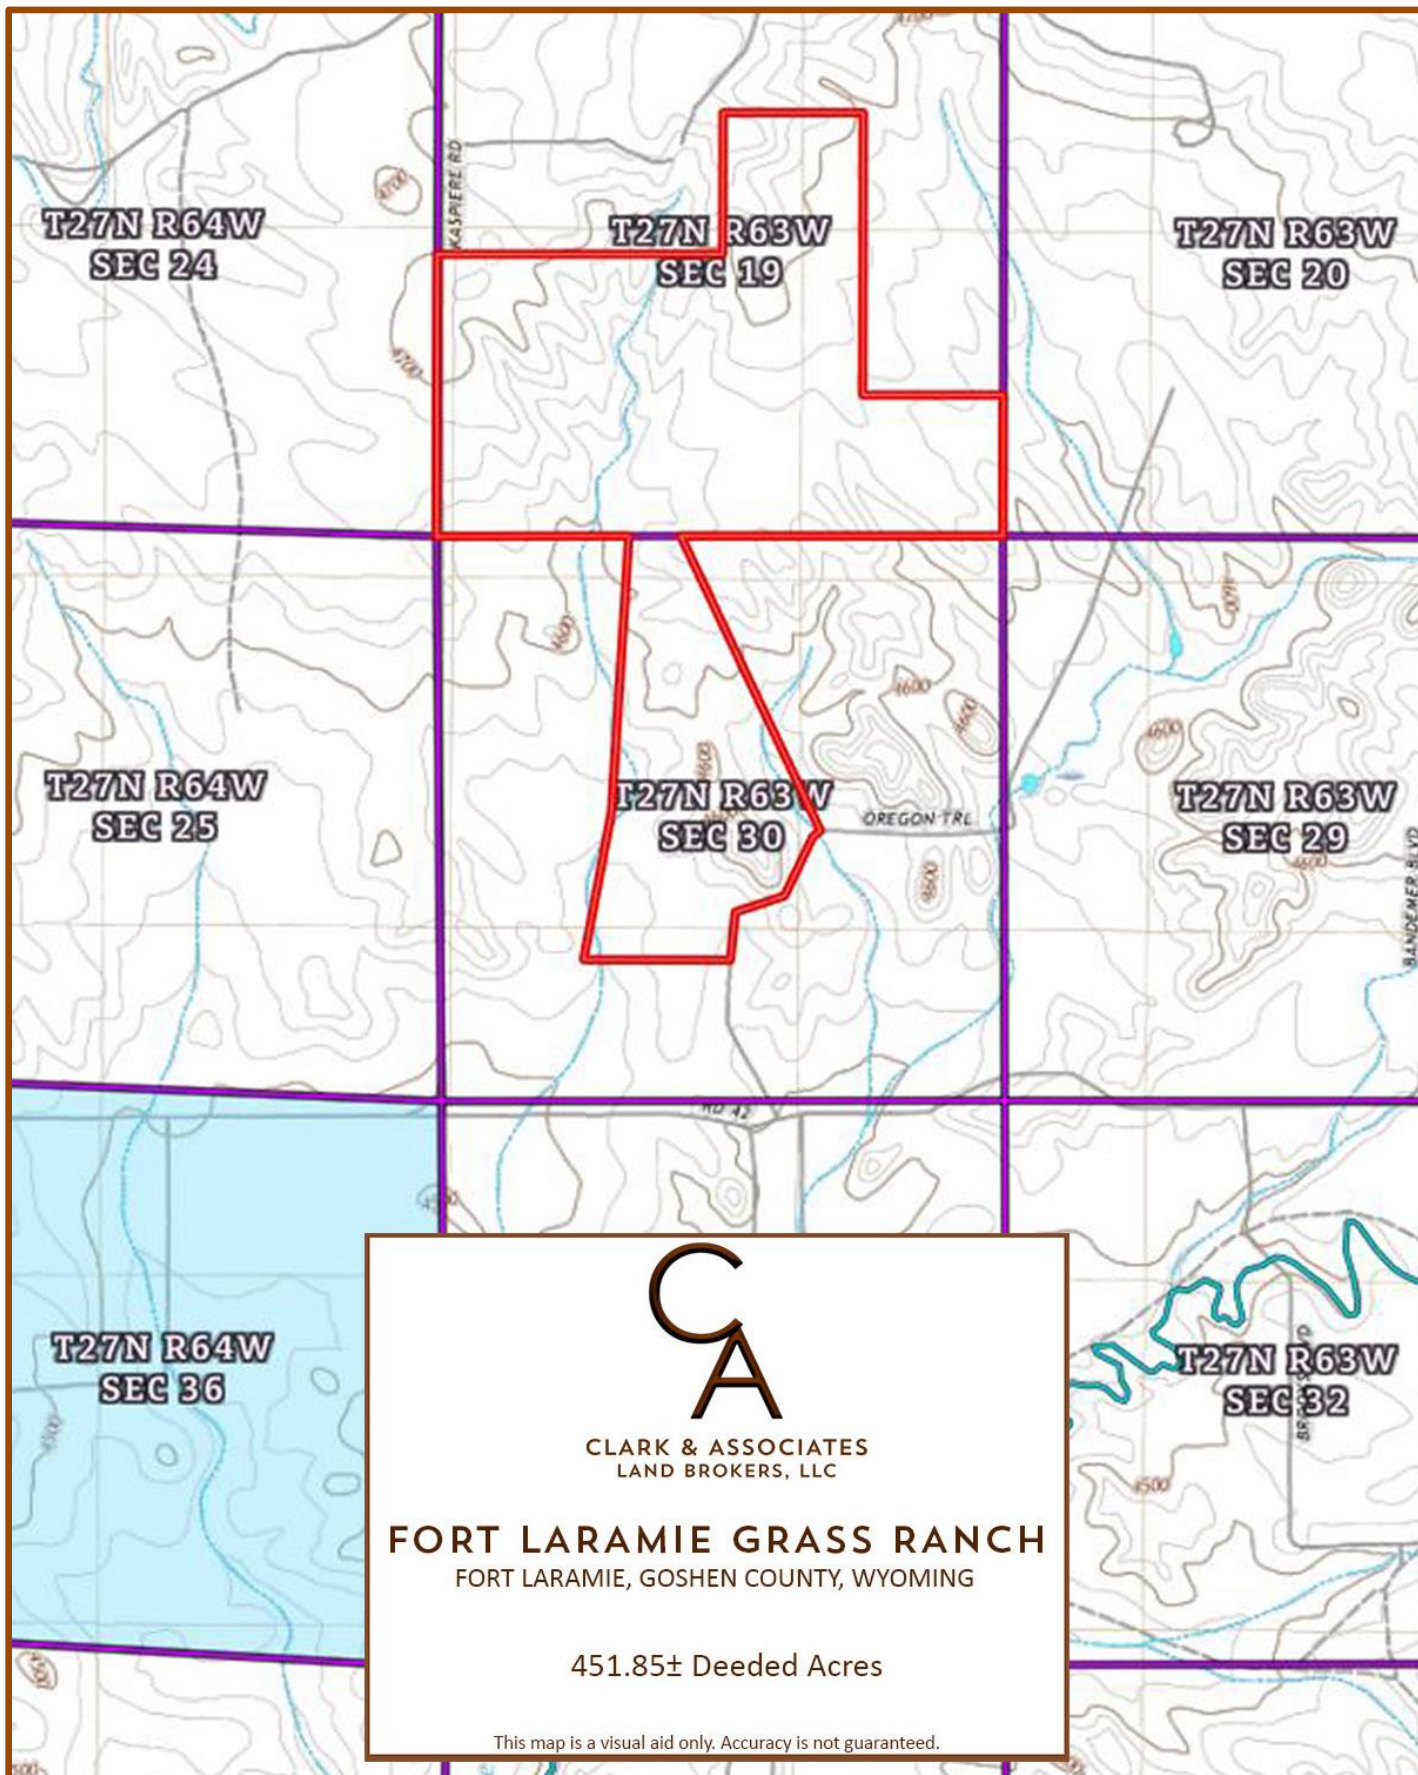

FORT LARAMIE GRASS RANCH TOPO MAP

CLARK & ASSOCIATES  
LAND BROKERS, LLC

**FORT LARAMIE GRASS RANCH**  
FORT LARAMIE, GOSHEN COUNTY, WYOMING

451.85± Deeded Acres

This map is a visual aid only. Accuracy is not guaranteed.

FORT LARAMIE GRASS RANCH ORTHO MAP