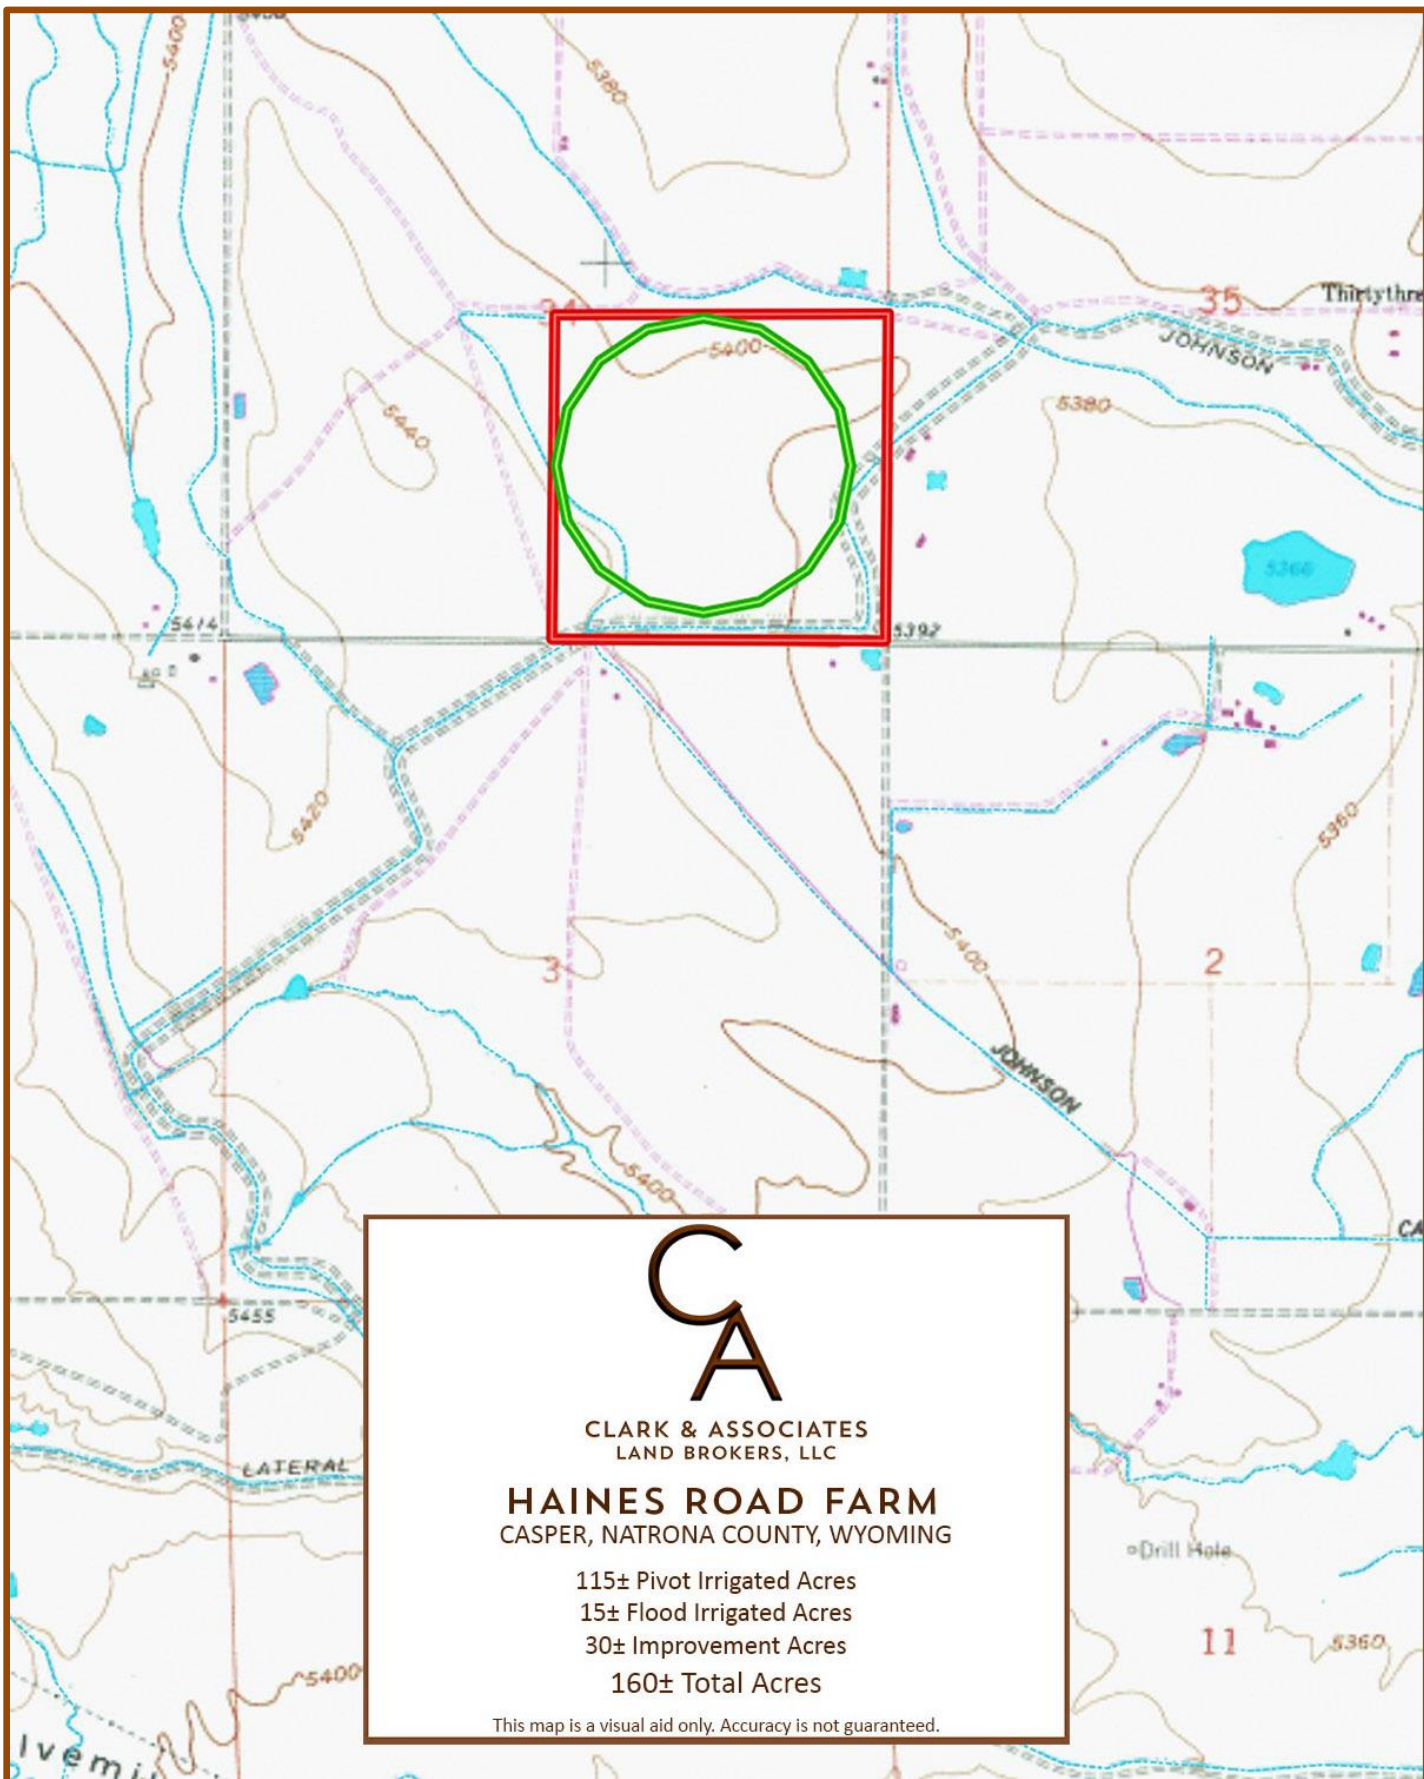

# HAINES ROAD FARM TOPO MAP

CLARK & ASSOCIATES  
LAND BROKERS, LLC

## HAINES ROAD FARM CASPER, NATRONA COUNTY, WYOMING

- 115± Pivot Irrigated Acres
- 15± Flood Irrigated Acres
- 30± Improvement Acres
- 160± Total Acres

This map is a visual aid only. Accuracy is not guaranteed.

HAINES ROAD FARM ORTHO MAP

CLARK & ASSOCIATES  
LAND BROKERS, LLC

**HAINES ROAD FARM**  
CASPER, NATRONA COUNTY, WYOMING

115± Pivot Irrigated Acres  
15± Flood Irrigated Acres  
30± Improvement Acres  
160± Total Acres

This map is a visual aid only. Accuracy is not guaranteed.