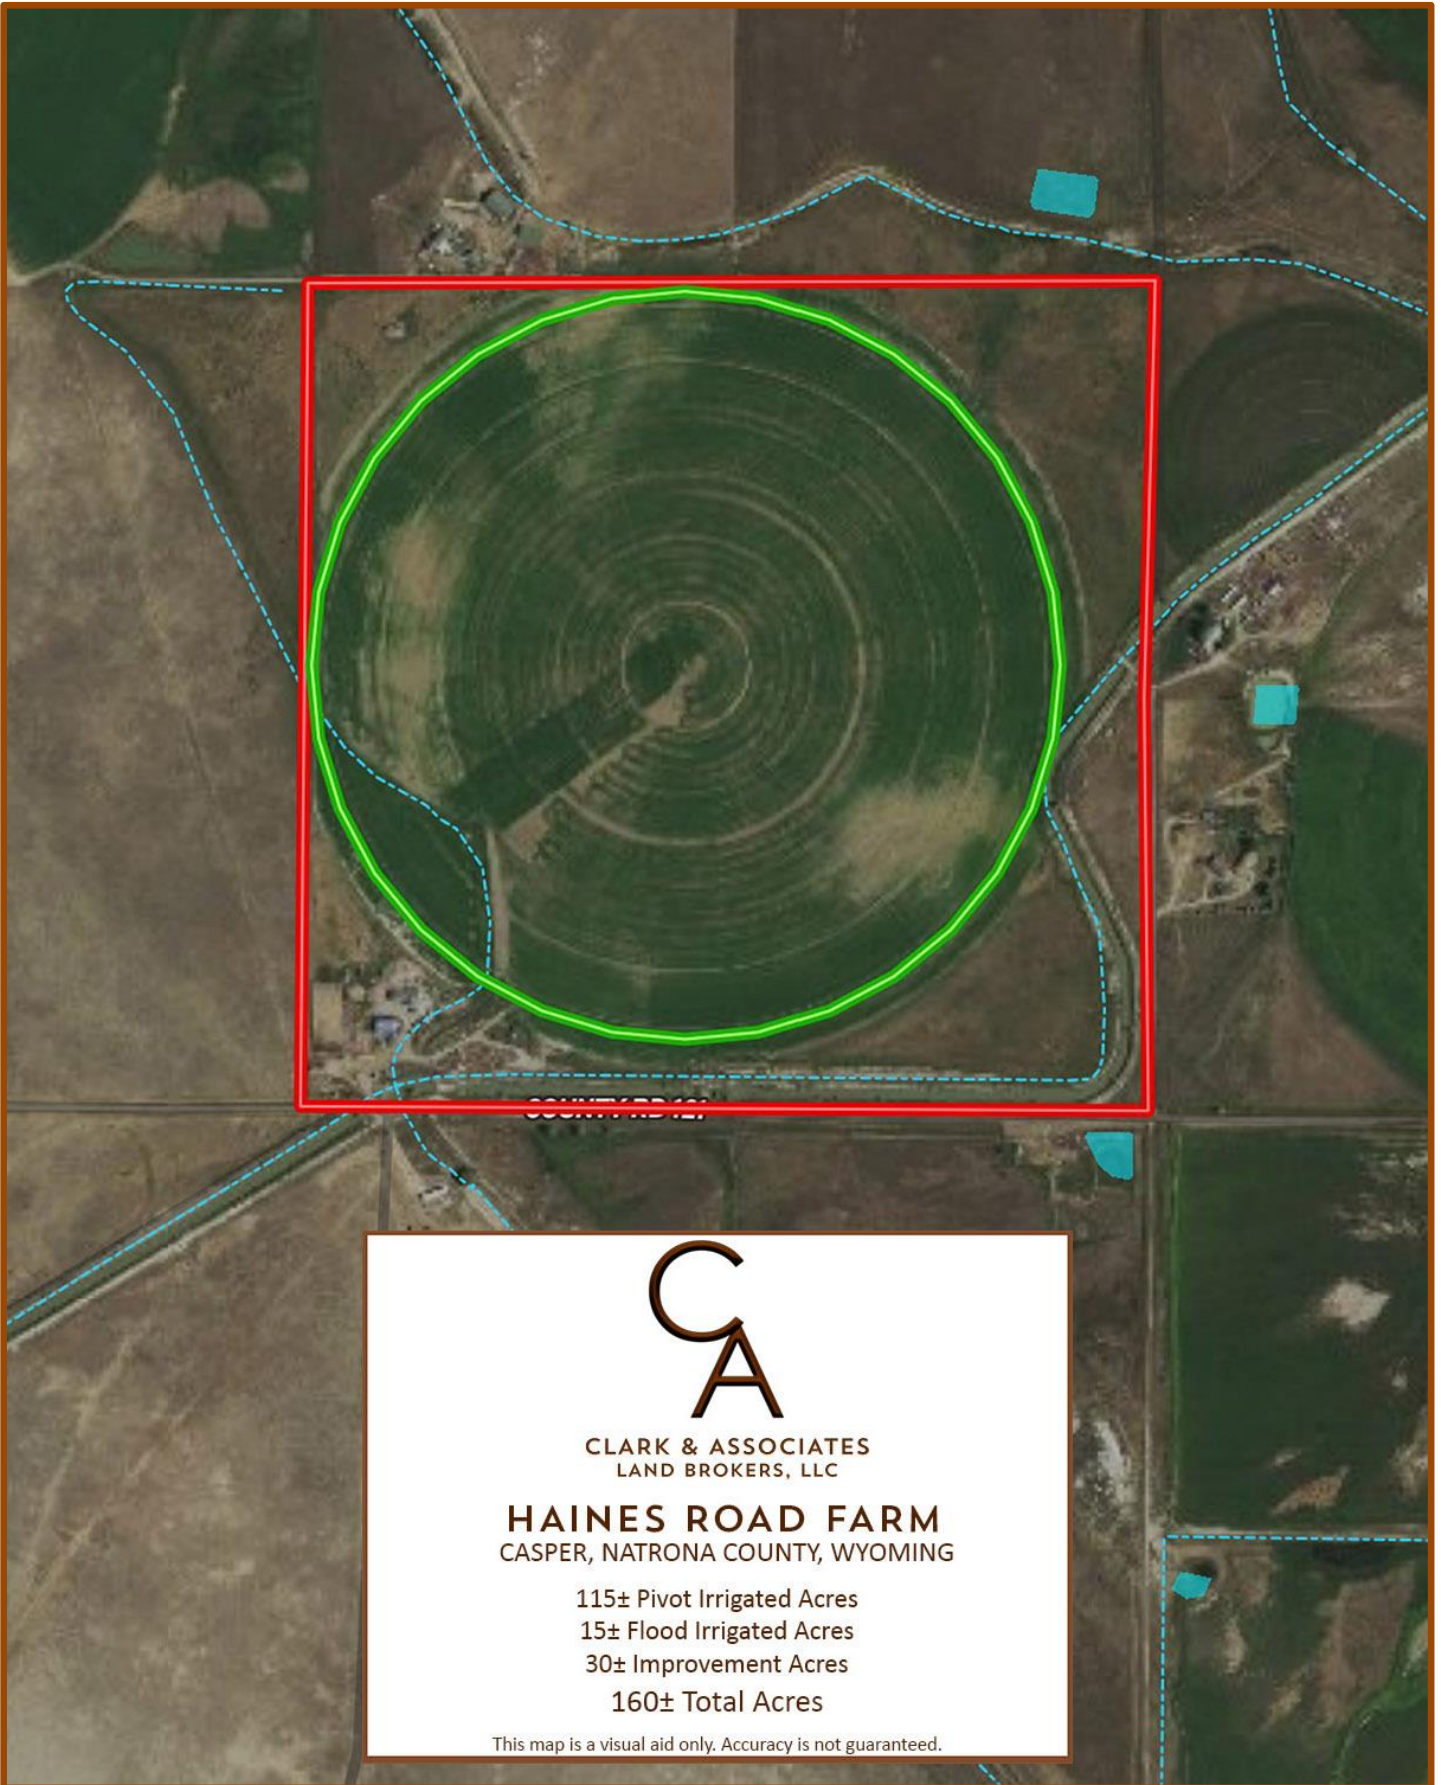

# HAINES ROAD FARM TOPO MAP

CLARK & ASSOCIATES  
LAND BROKERS, LLC

## HAINES ROAD FARM CASPER, NATRONA COUNTY, WYOMING

- 115± Pivot Irrigated Acres
- 15± Flood Irrigated Acres
- 30± Improvement Acres
- 160± Total Acres

This map is a visual aid only. Accuracy is not guaranteed.

HAINES ROAD FARM ORTHO MAP

CLARK & ASSOCIATES  
LAND BROKERS, LLC

**HAINES ROAD FARM**  
CASPER, NATRONA COUNTY, WYOMING

115± Pivot Irrigated Acres  
15± Flood Irrigated Acres  
30± Improvement Acres  
160± Total Acres

This map is a visual aid only. Accuracy is not guaranteed.