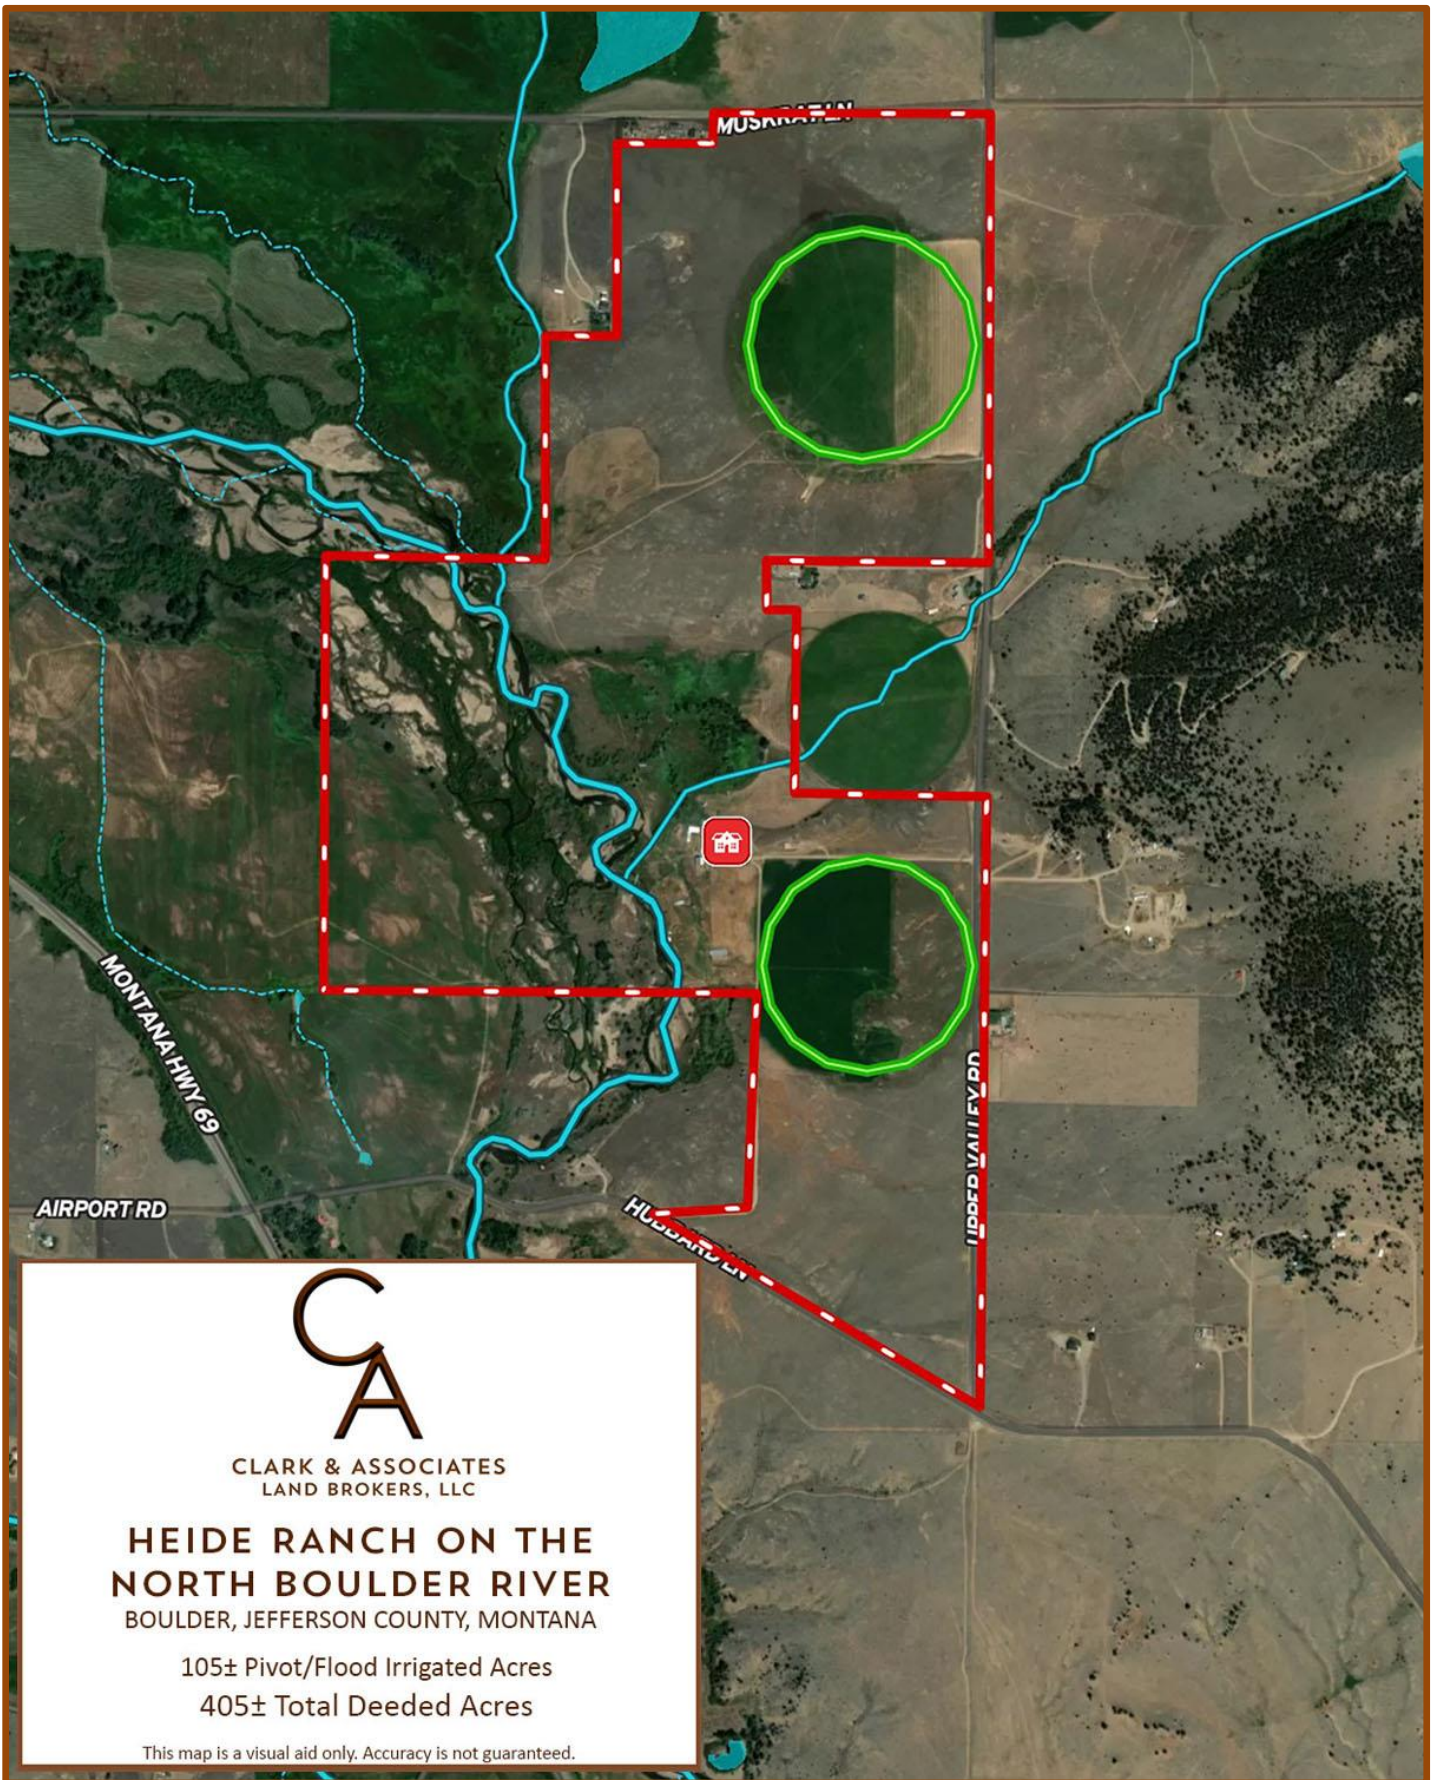

HEIDE RANCH ON THE NORTH BOULDER RIVER TOPO MAP

HEIDE RANCH ON THE NORTH BOULDER RIVER ORTHO MAP

CLARK & ASSOCIATES
LAND BROKERS, LLC

**HEIDE RANCH ON THE
NORTH BOULDER RIVER**
BOULDER, JEFFERSON COUNTY, MONTANA

105± Pivot/Flood Irrigated Acres
405± Total Deeded Acres

This map is a visual aid only. Accuracy is not guaranteed.