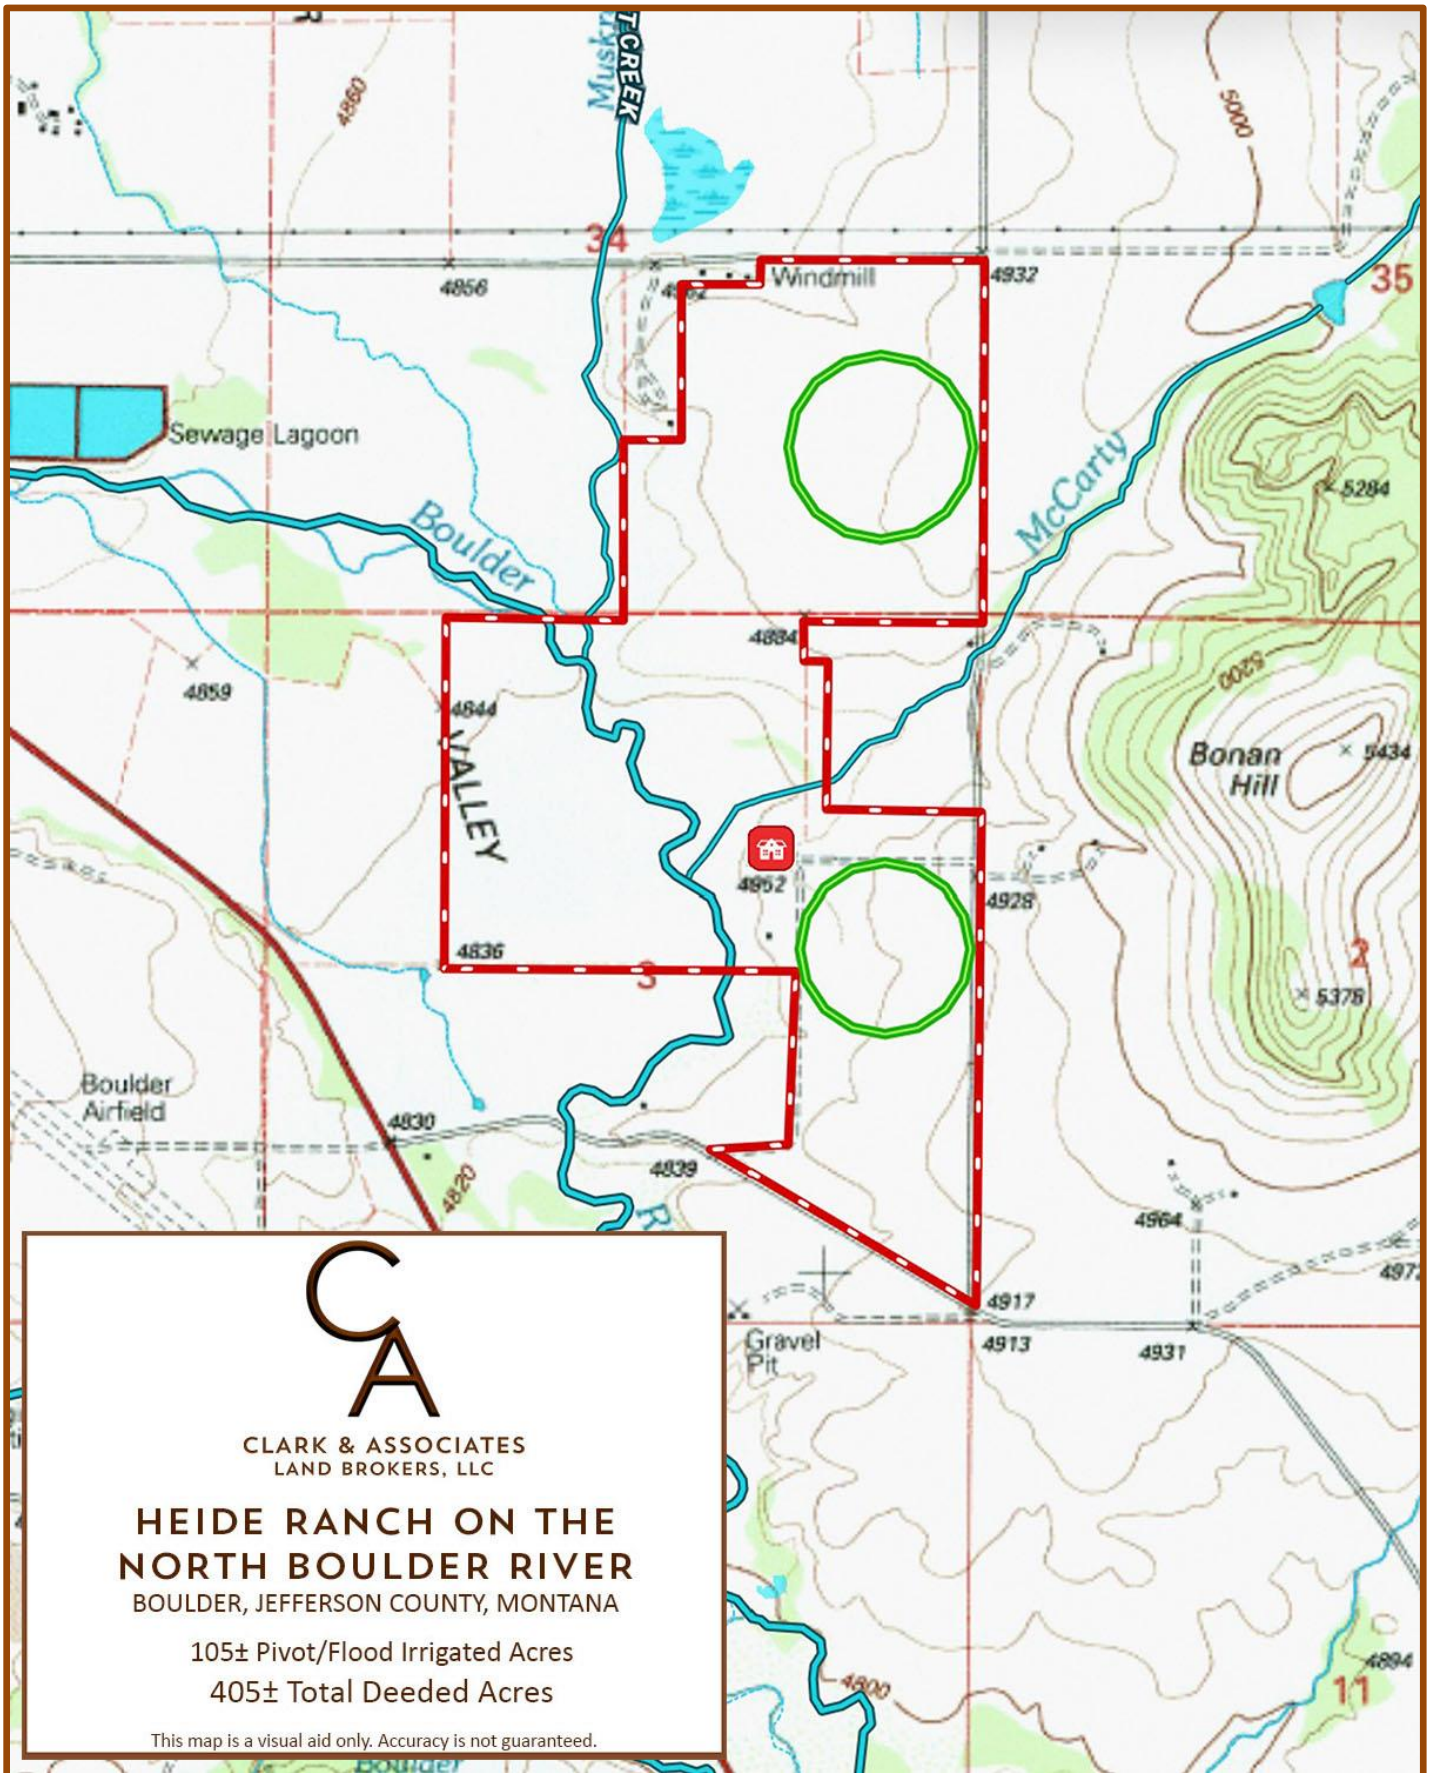

HEIDE RANCH ON THE NORTH BOULDER RIVER TOPO MAP

HEIDE RANCH ON THE NORTH BOULDER RIVER ORTHO MAP

CLARK & ASSOCIATES
LAND BROKERS, LLC

**HEIDE RANCH ON THE
NORTH BOULDER RIVER**
BOULDER, JEFFERSON COUNTY, MONTANA

105± Pivot/Flood Irrigated Acres
405± Total Deeded Acres

This map is a visual aid only. Accuracy is not guaranteed.