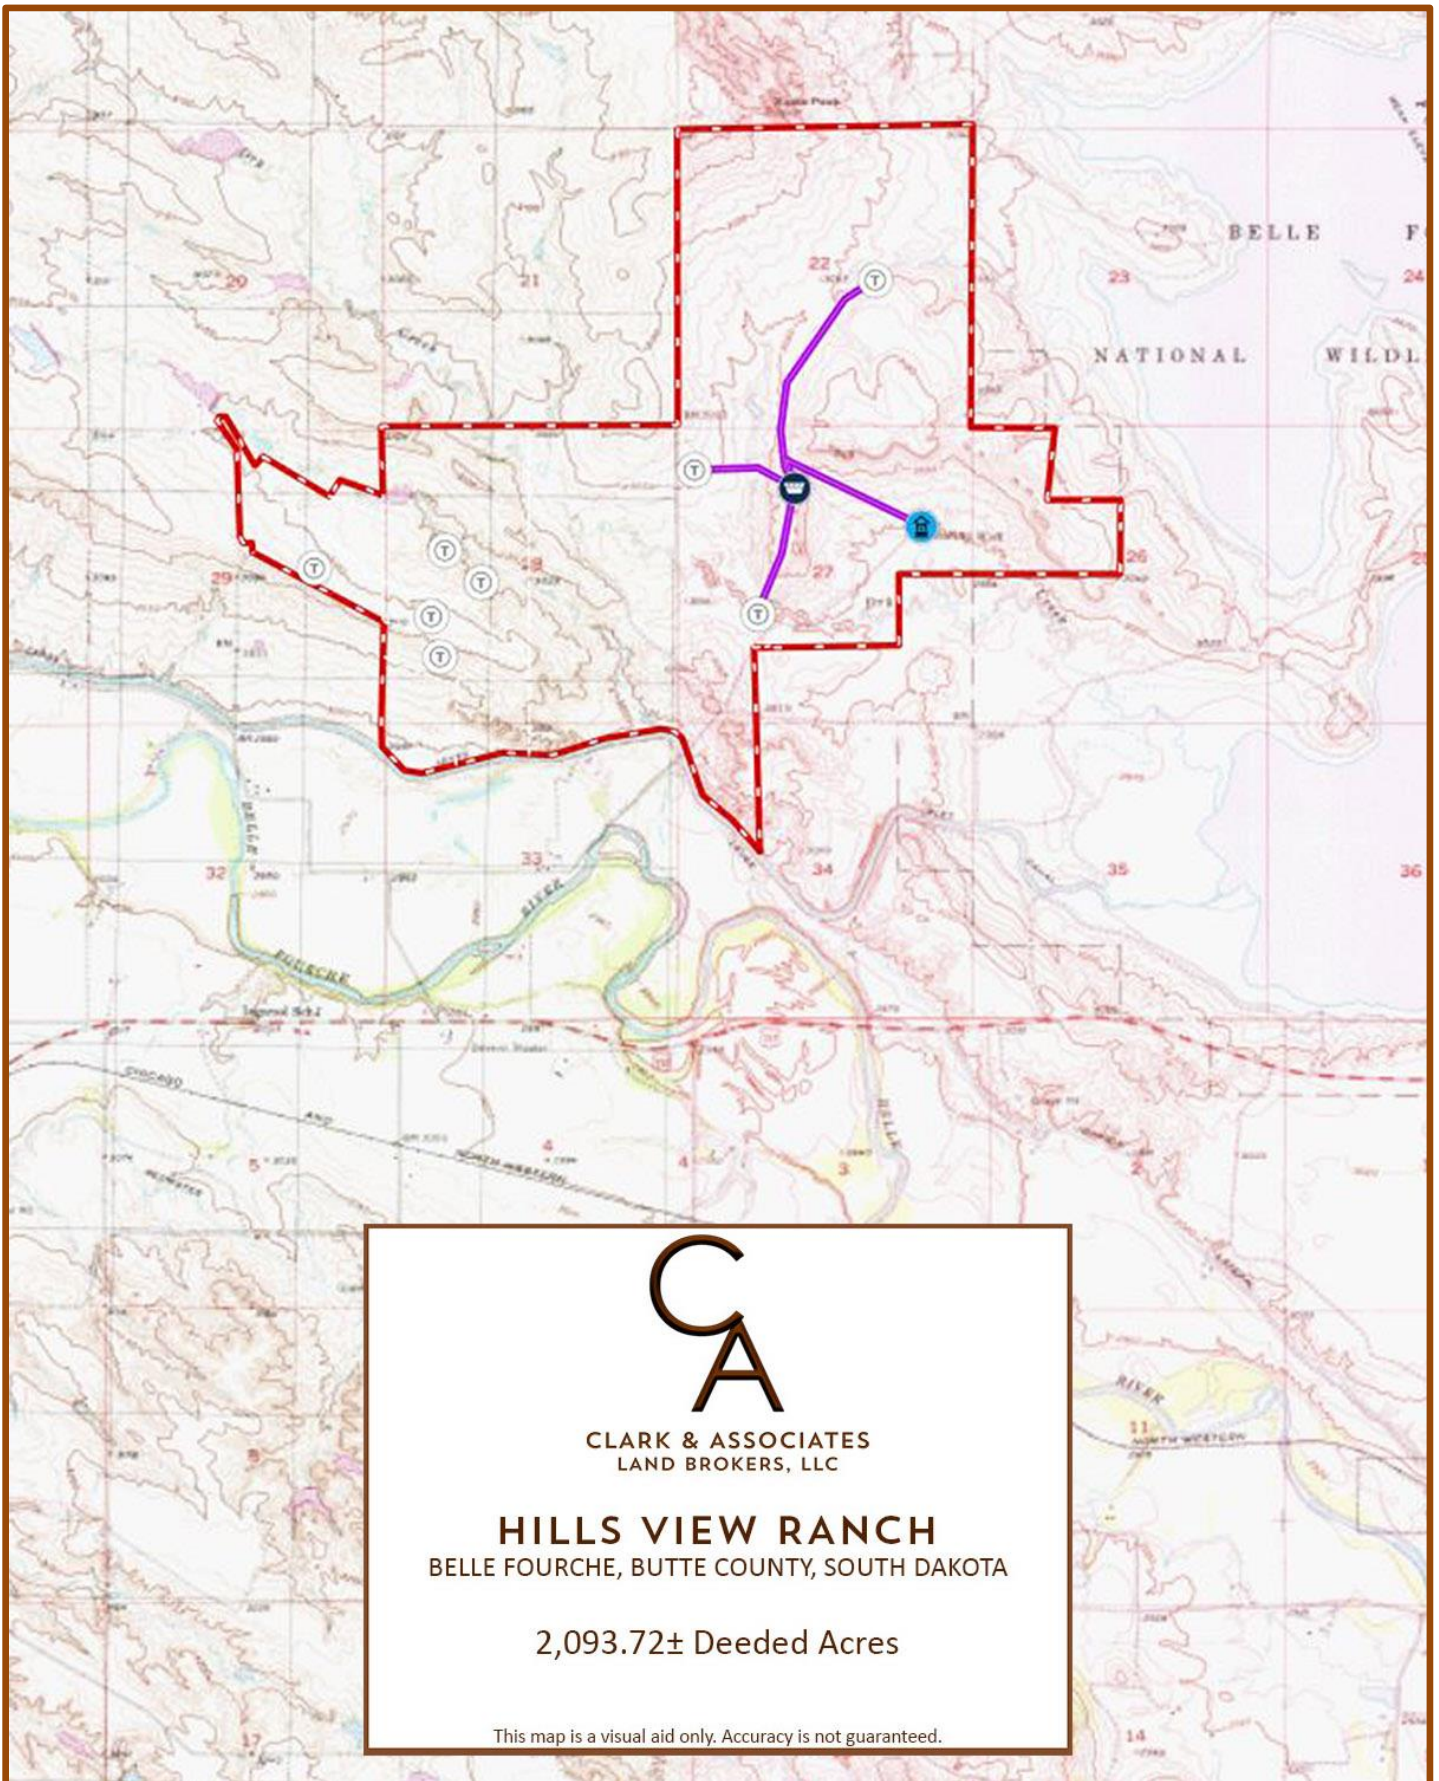

HILLS VIEW RANCH TOPO MAP

CLARK & ASSOCIATES
LAND BROKERS, LLC

HILLS VIEW RANCH
BELLE FOURCHE, BUTTE COUNTY, SOUTH DAKOTA

2,093.72± Deeded Acres

This map is a visual aid only. Accuracy is not guaranteed.

HILLS VIEW RANCH ORTHO MAP