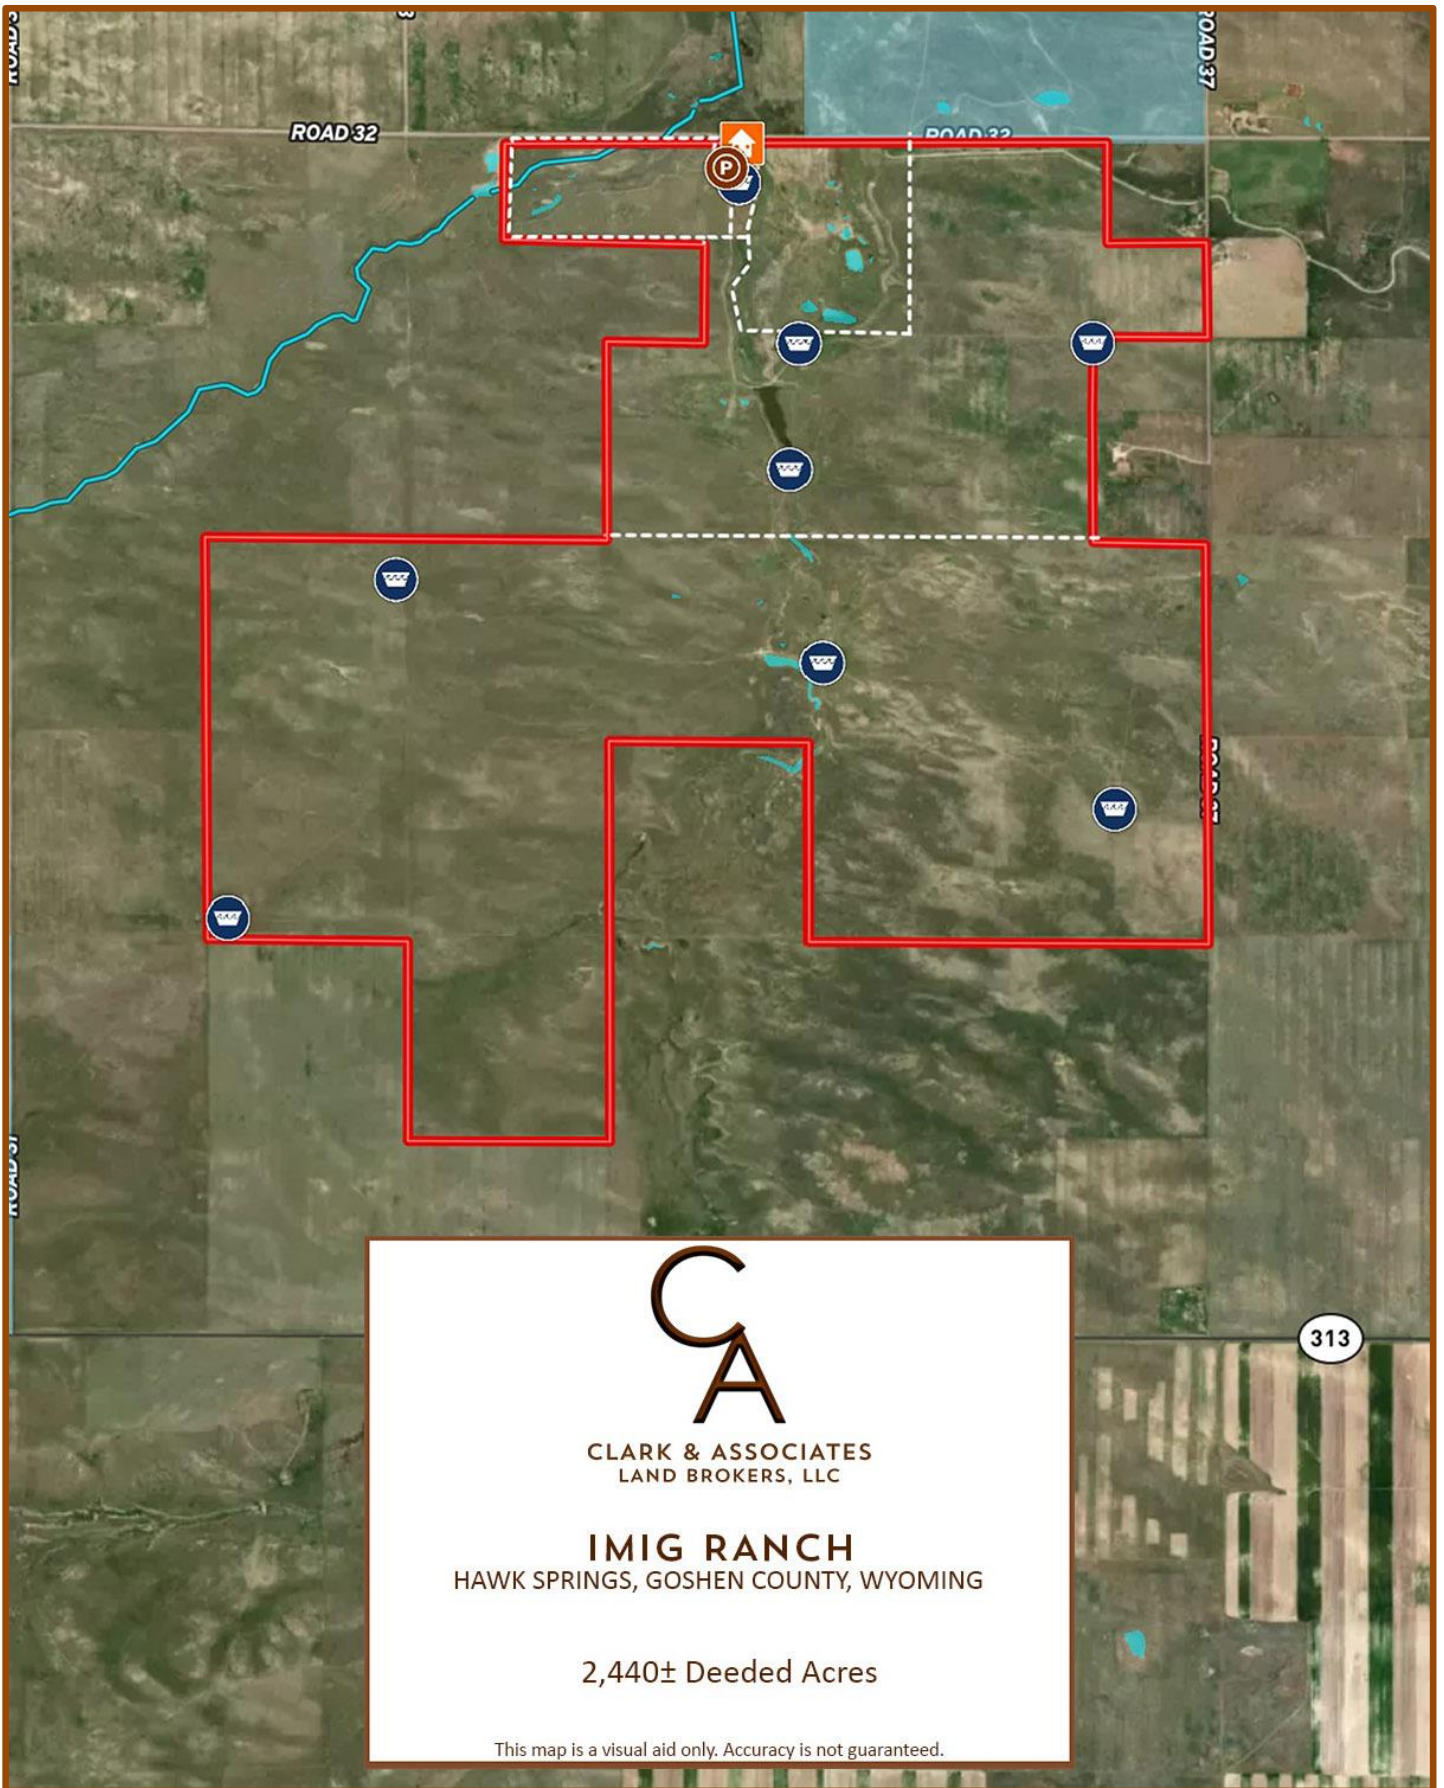

IMIG RANCH TOPO MAP

CLARK & ASSOCIATES
LAND BROKERS, LLC

IMIG RANCH
HAWK SPRINGS, GOSHEN COUNTY, WYOMING

2,440± Deeded Acres

This map is a visual aid only. Accuracy is not guaranteed.

IMIG RANCH ORTHO MAP

CLARK & ASSOCIATES
LAND BROKERS, LLC

IMIG RANCH
HAWK SPRINGS, GOSHEN COUNTY, WYOMING

2,440± Deeded Acres

This map is a visual aid only. Accuracy is not guaranteed.