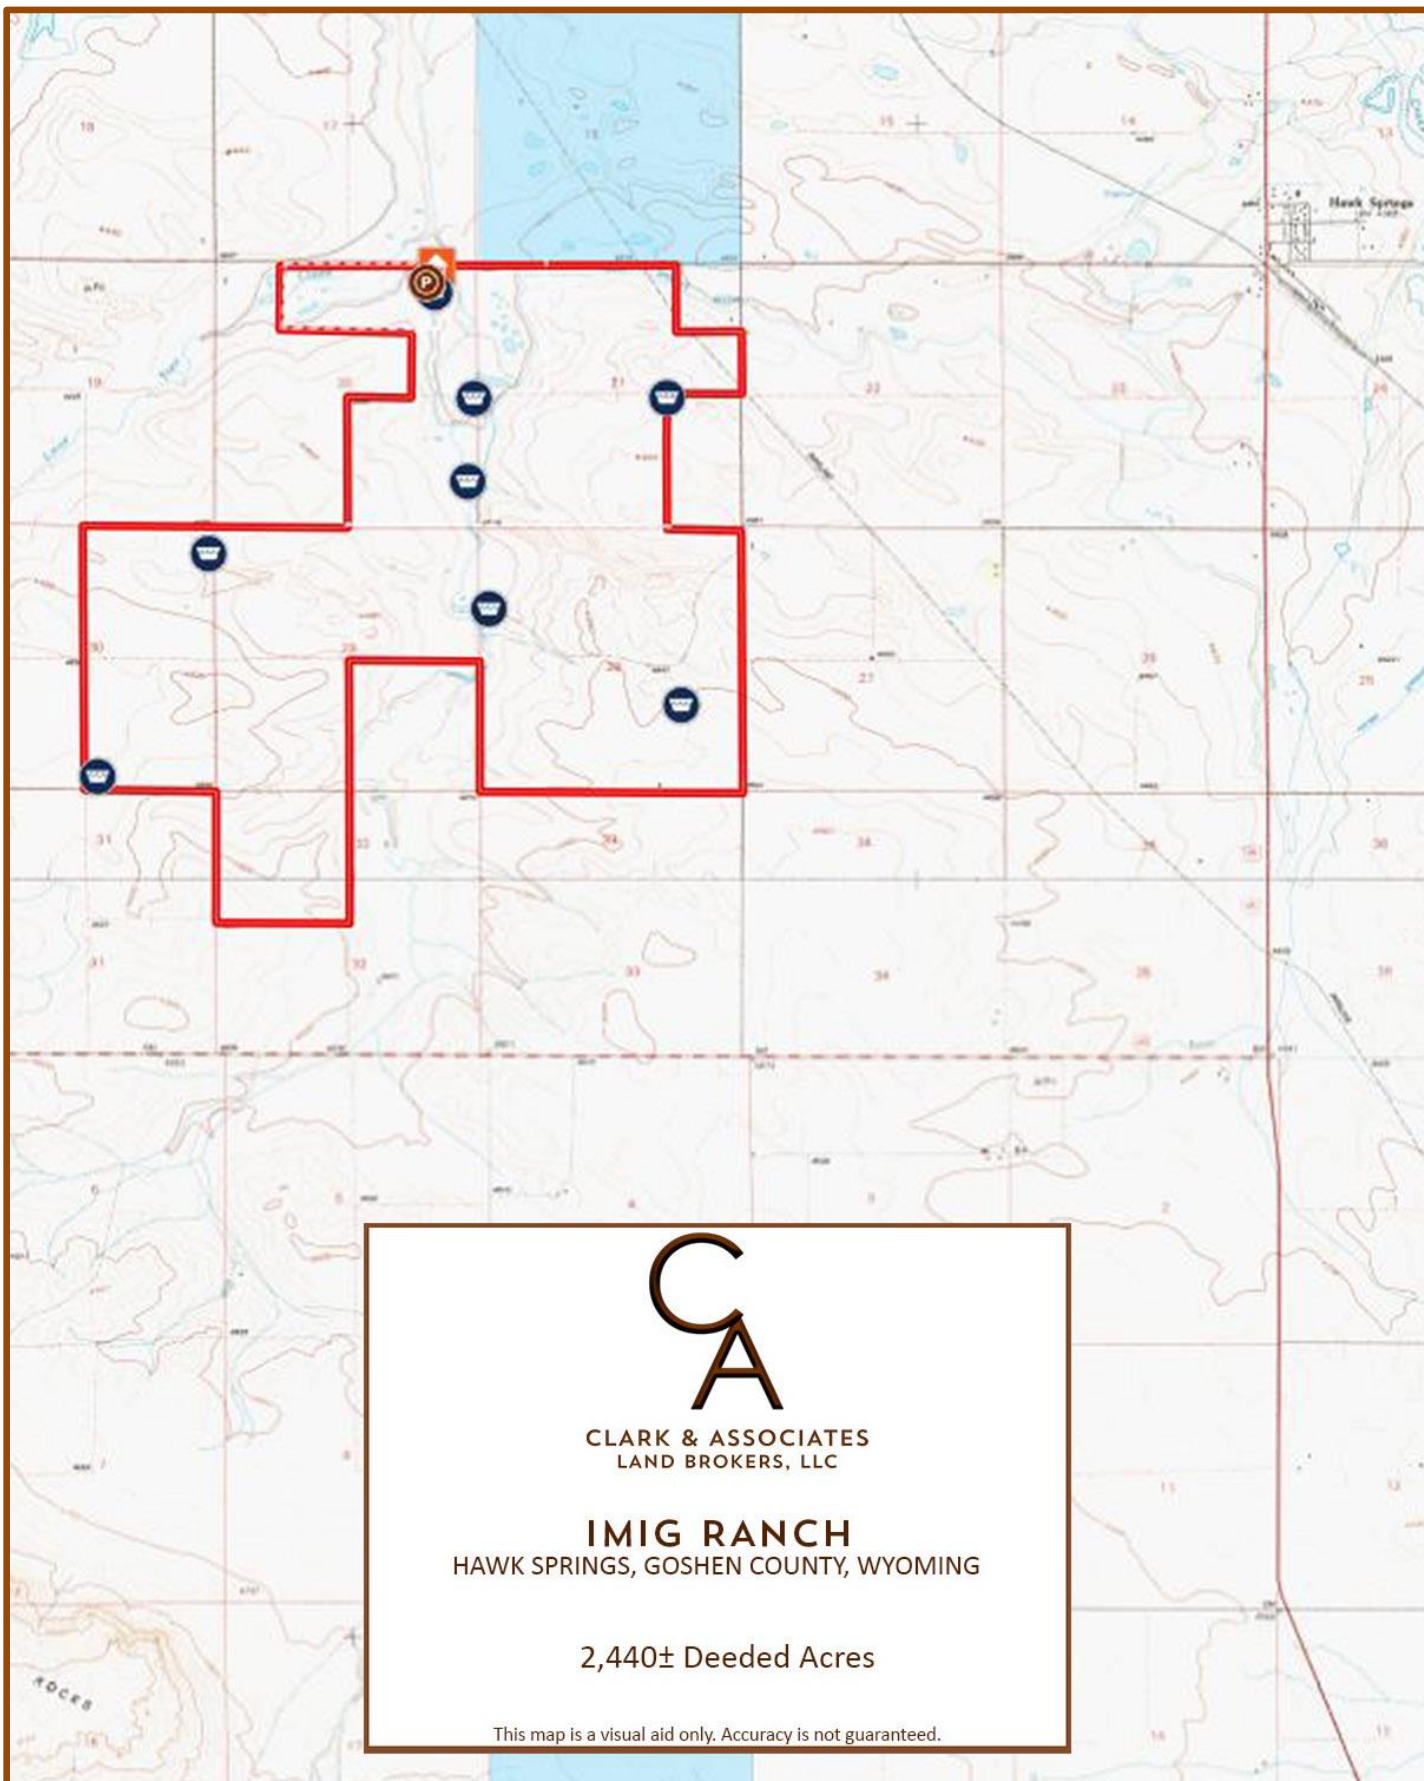

IMIG RANCH TOPO MAP

CLARK & ASSOCIATES
LAND BROKERS, LLC

IMIG RANCH
HAWK SPRINGS, GOSHEN COUNTY, WYOMING

2,440± Deeded Acres

This map is a visual aid only. Accuracy is not guaranteed.

IMIG RANCH ORTHO MAP

CLARK & ASSOCIATES
LAND BROKERS, LLC

IMIG RANCH
HAWK SPRINGS, GOSHEN COUNTY, WYOMING

2,440± Deeded Acres

This map is a visual aid only. Accuracy is not guaranteed.