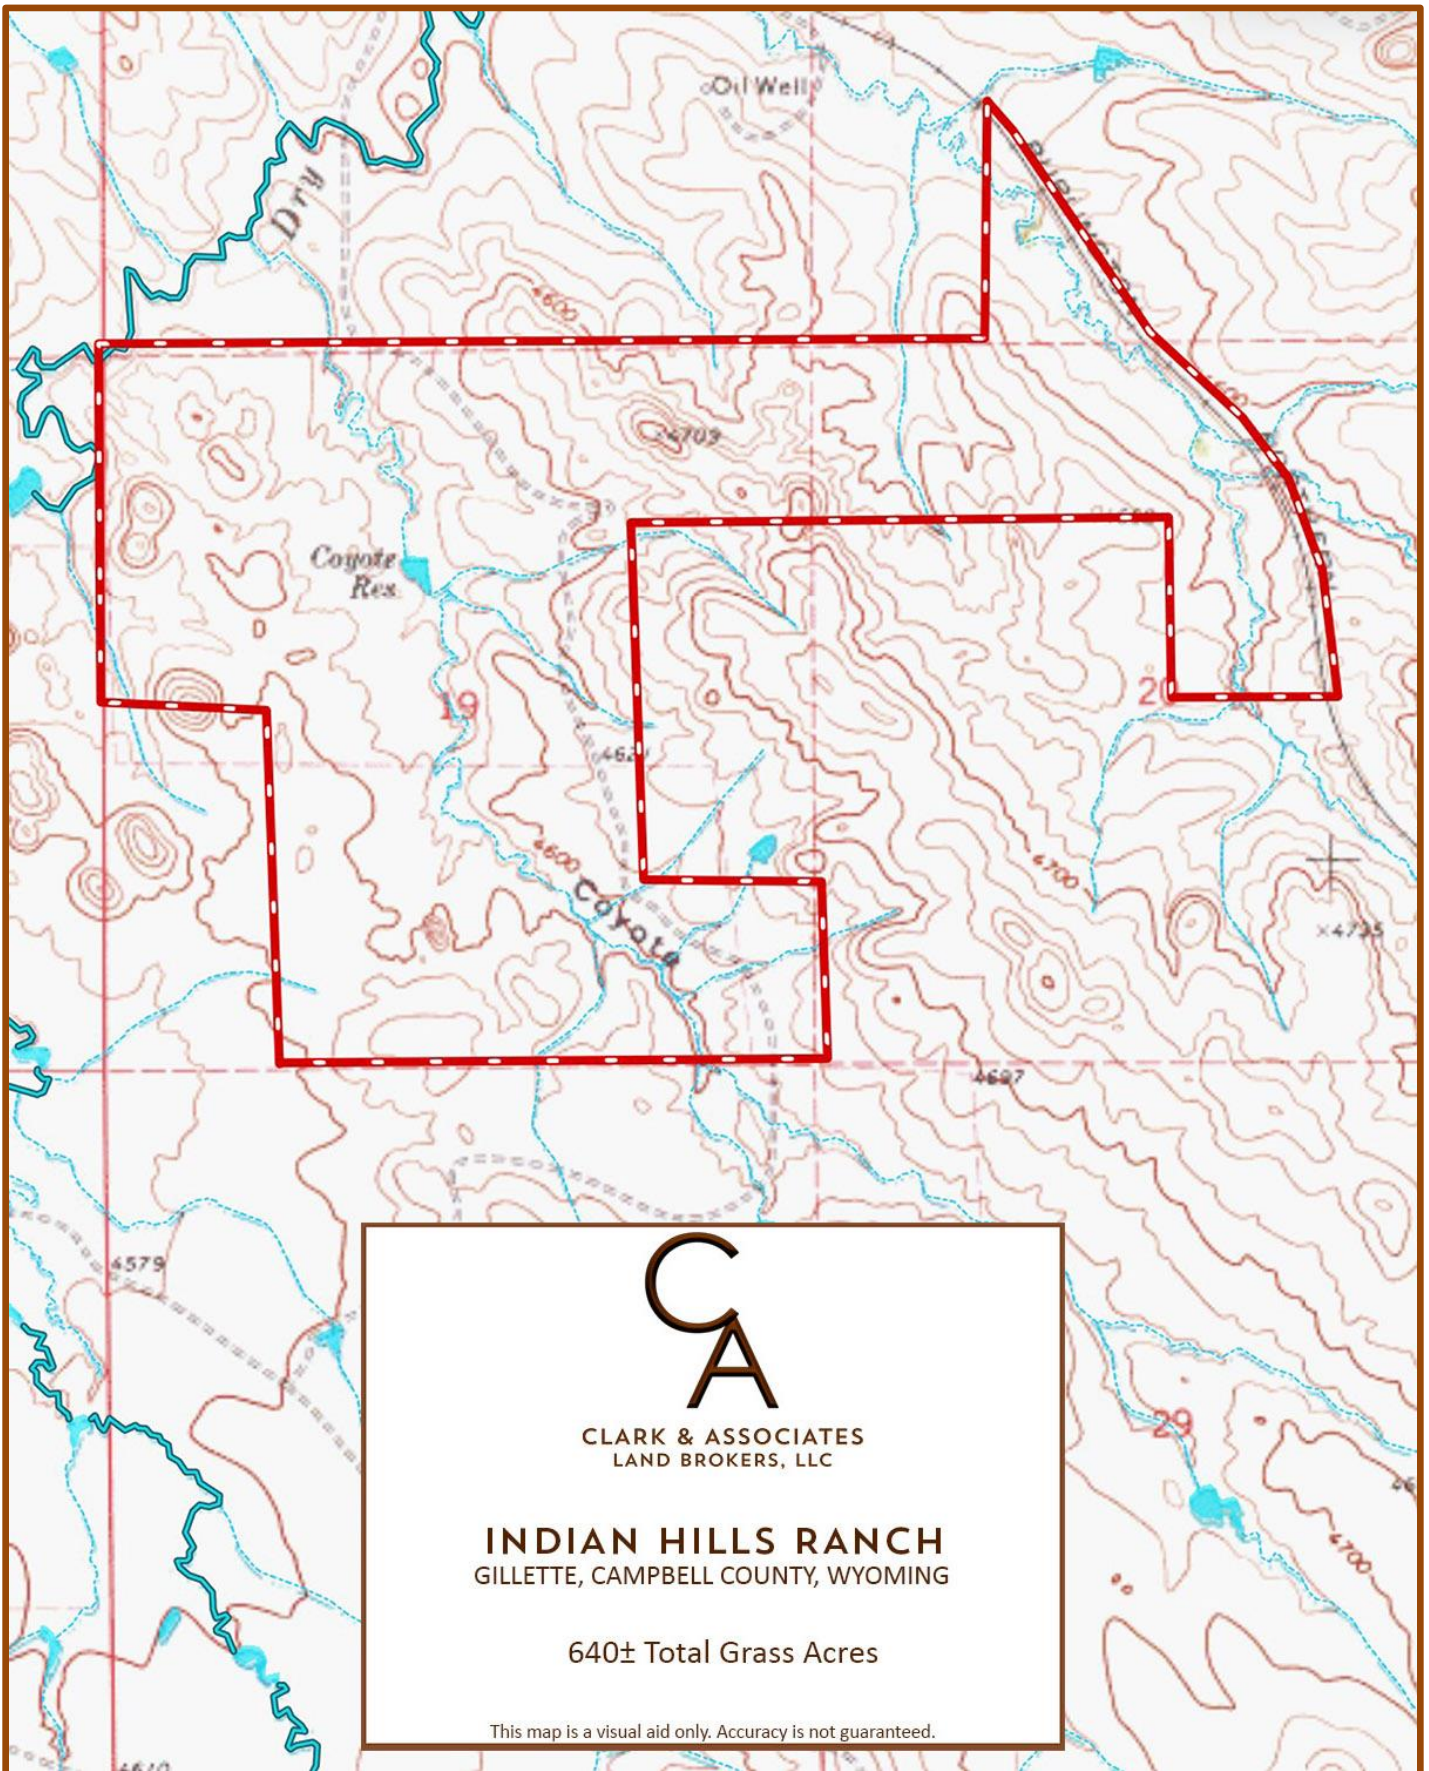

INDIAN HILLS RANCH TOPO MAP

CLARK & ASSOCIATES
LAND BROKERS, LLC

INDIAN HILLS RANCH
GILLETTE, CAMPBELL COUNTY, WYOMING

640± Total Grass Acres

This map is a visual aid only. Accuracy is not guaranteed.

INDIAN HILLS RANCH ORTHO MAP

CLARK & ASSOCIATES
LAND BROKERS, LLC

INDIAN HILLS RANCH
GILLETTE, CAMPBELL COUNTY, WYOMING

640± Total Grass Acres

This map is a visual aid only. Accuracy is not guaranteed.