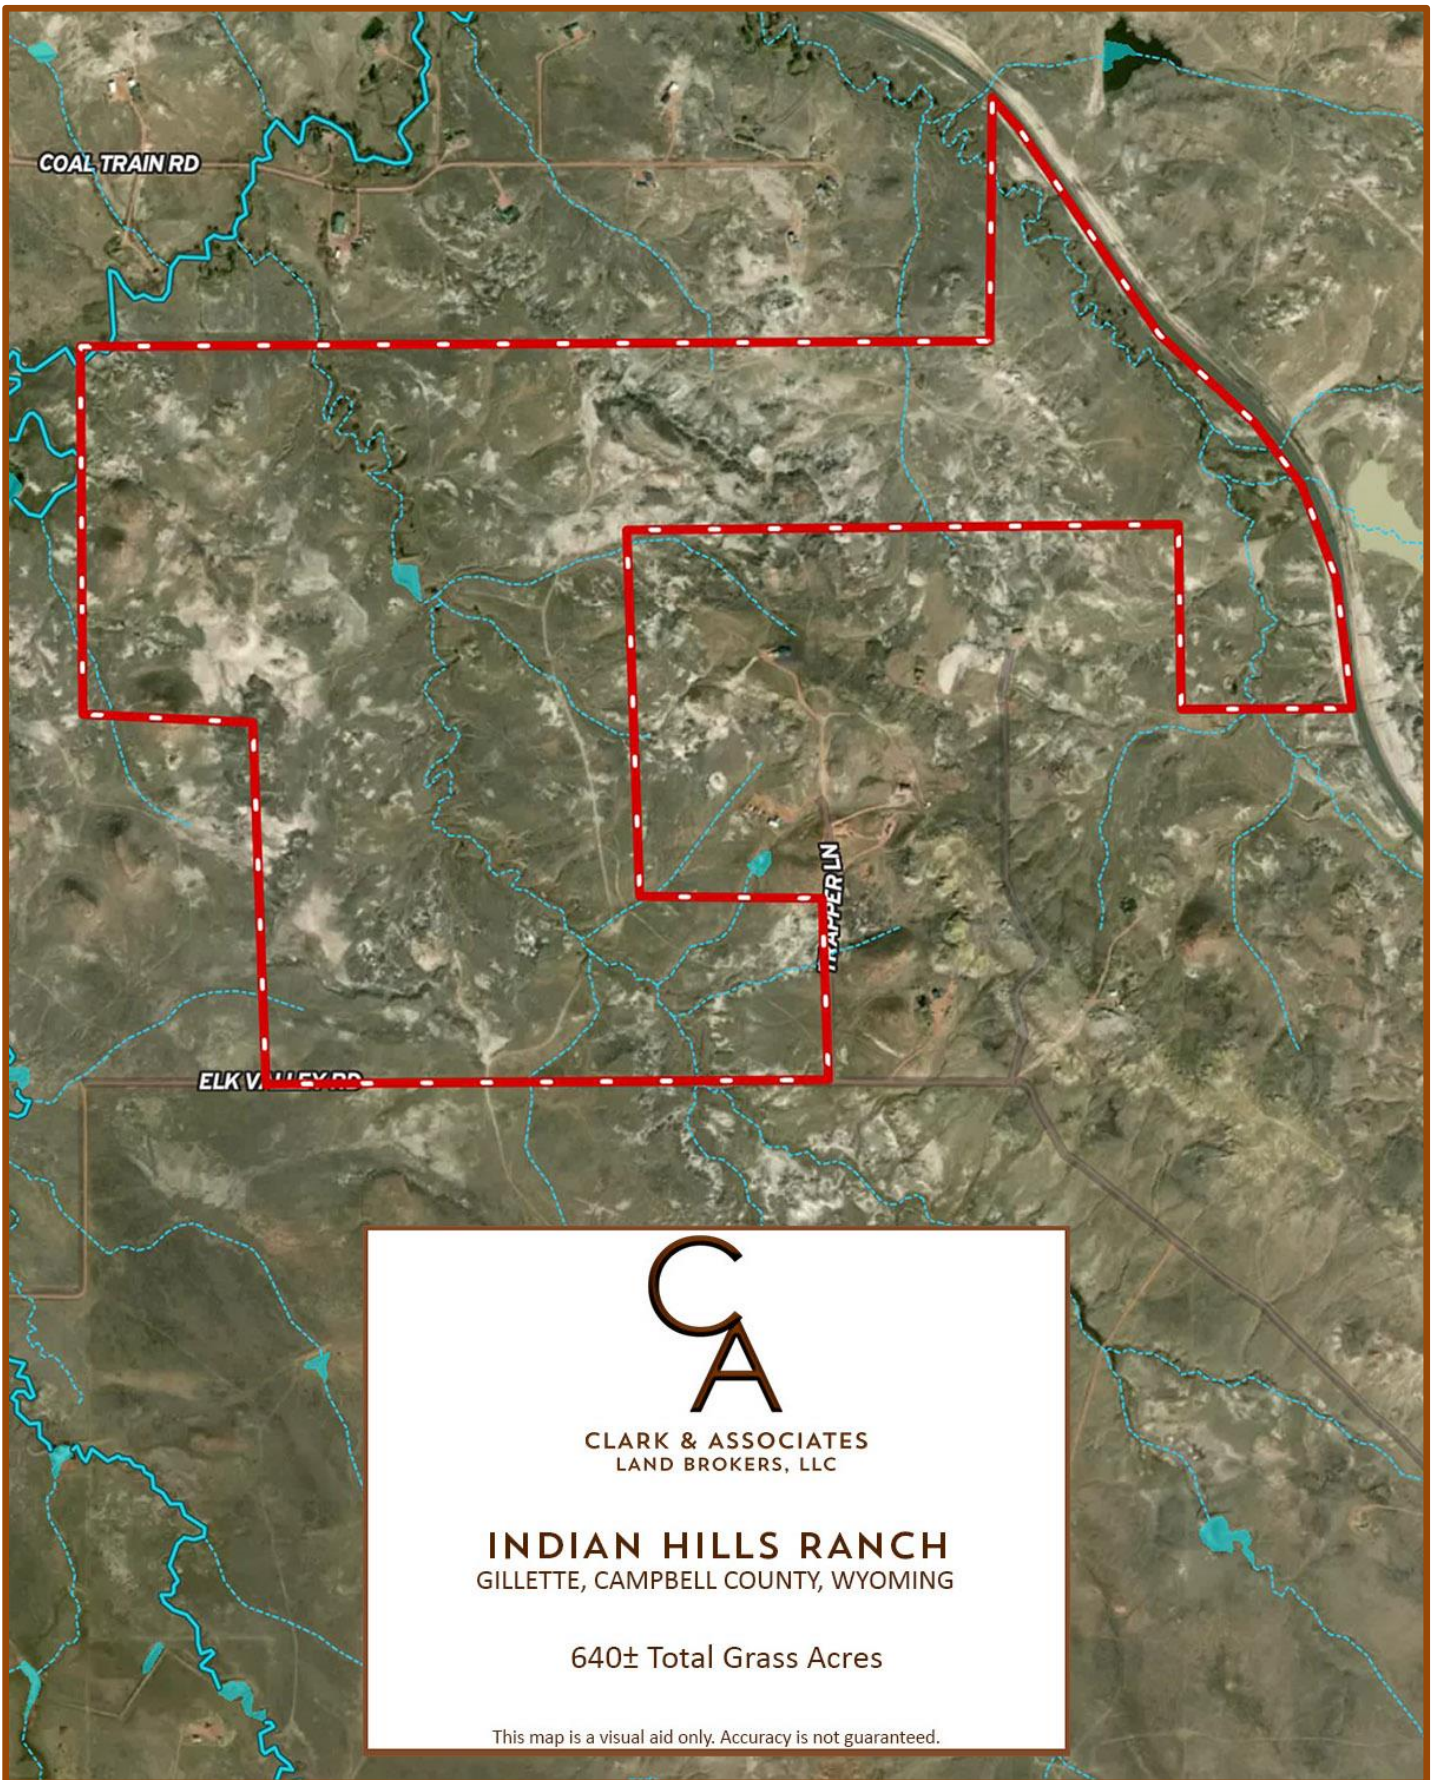

INDIAN HILLS RANCH TOPO MAP

CLARK & ASSOCIATES
LAND BROKERS, LLC

INDIAN HILLS RANCH
GILLETTE, CAMPBELL COUNTY, WYOMING

640± Total Grass Acres

This map is a visual aid only. Accuracy is not guaranteed.

INDIAN HILLS RANCH ORTHO MAP

CLARK & ASSOCIATES
LAND BROKERS, LLC

INDIAN HILLS RANCH
GILLETTE, CAMPBELL COUNTY, WYOMING

640± Total Grass Acres

This map is a visual aid only. Accuracy is not guaranteed.