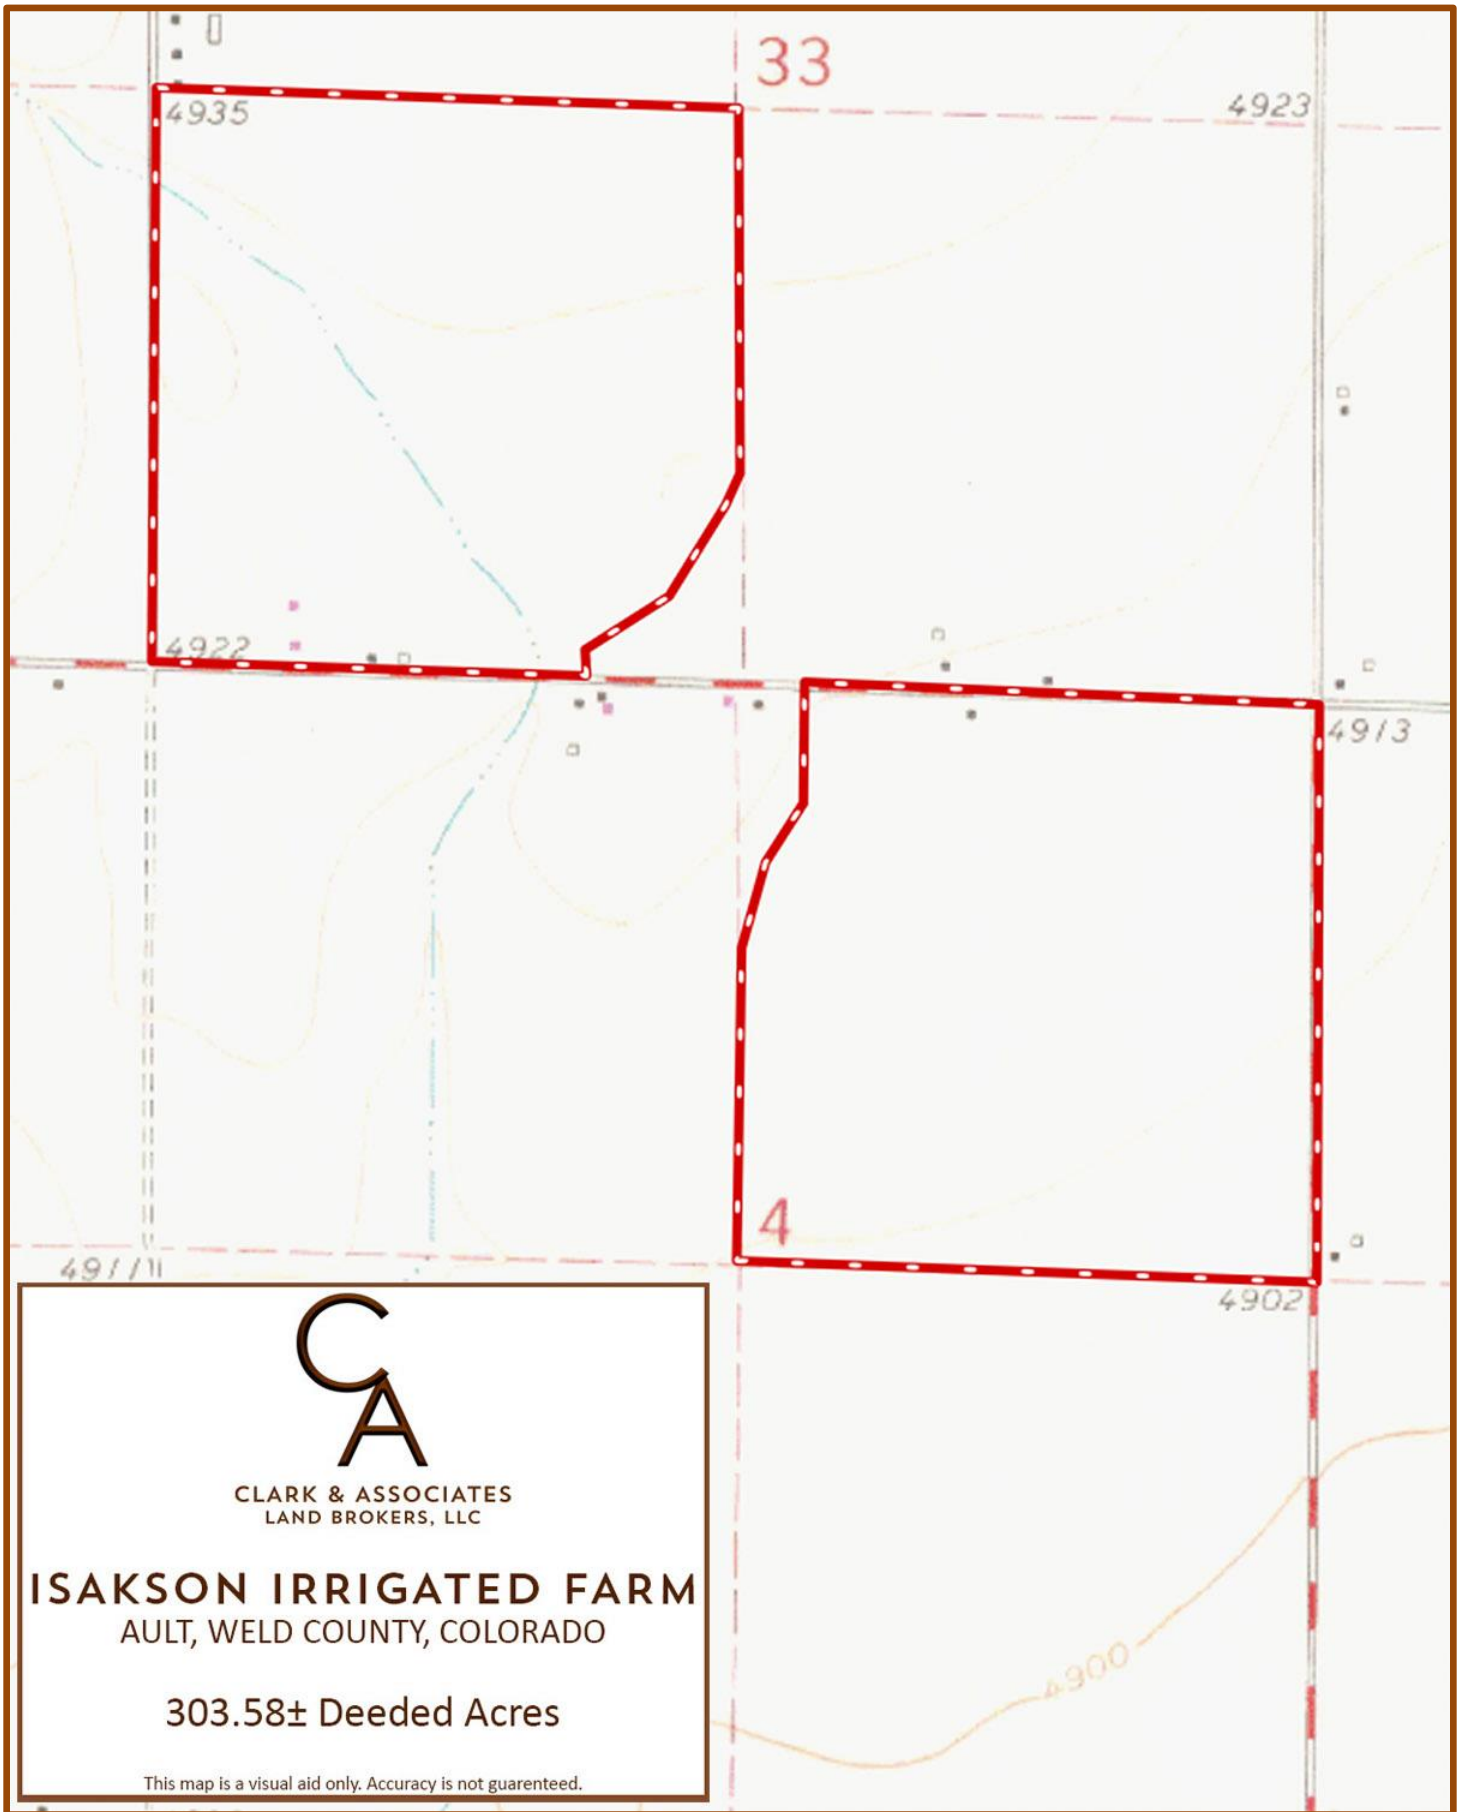

ISAKSON IRRIGATED FARM TOPO MAP

CLARK & ASSOCIATES
LAND BROKERS, LLC

ISAKSON IRRIGATED FARM
AULT, WELD COUNTY, COLORADO

303.58± Deeded Acres

This map is a visual aid only. Accuracy is not guaranteed.

ISAKSON IRRIGATED FARM ORTHO MAP

CLARK & ASSOCIATES
LAND BROKERS, LLC

ISAKSON IRRIGATED FARM
AULT, WELD COUNTY, COLORADO

303.58± Deeded Acres

This map is a visual aid only. Accuracy is not guaranteed.