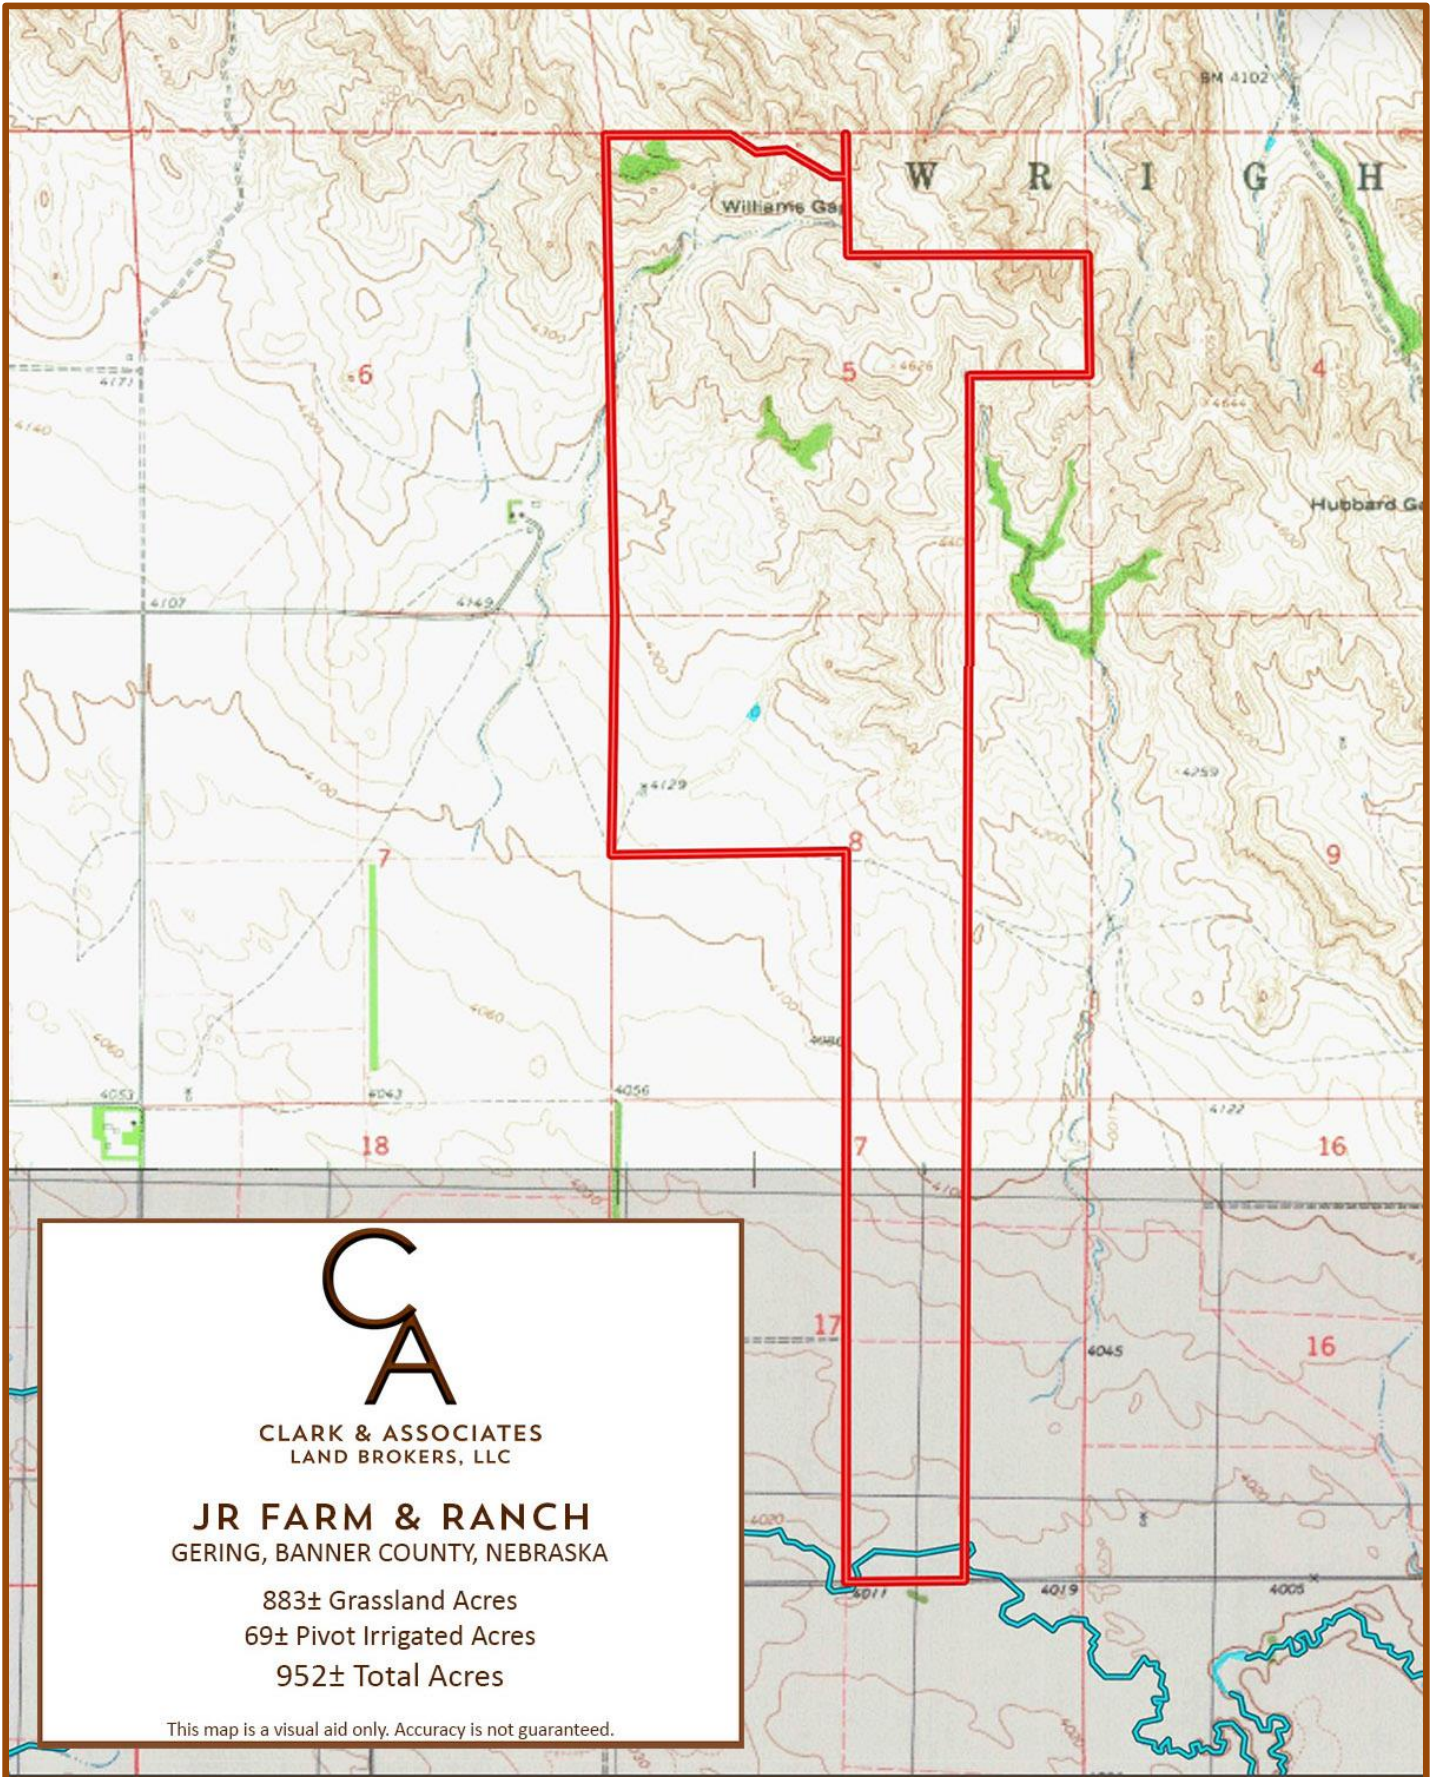

# JR FARM AND RANCH TOPO MAP

JR FARM AND RANCH ORTHO MAP

CLARK & ASSOCIATES  
LAND BROKERS, LLC

**JR FARM & RANCH**  
GERING, BANNER COUNTY, NEBRASKA

883± Grassland Acres  
69± Pivot Irrigated Acres  
952± Total Acres

This map is a visual aid only. Accuracy is not guaranteed.