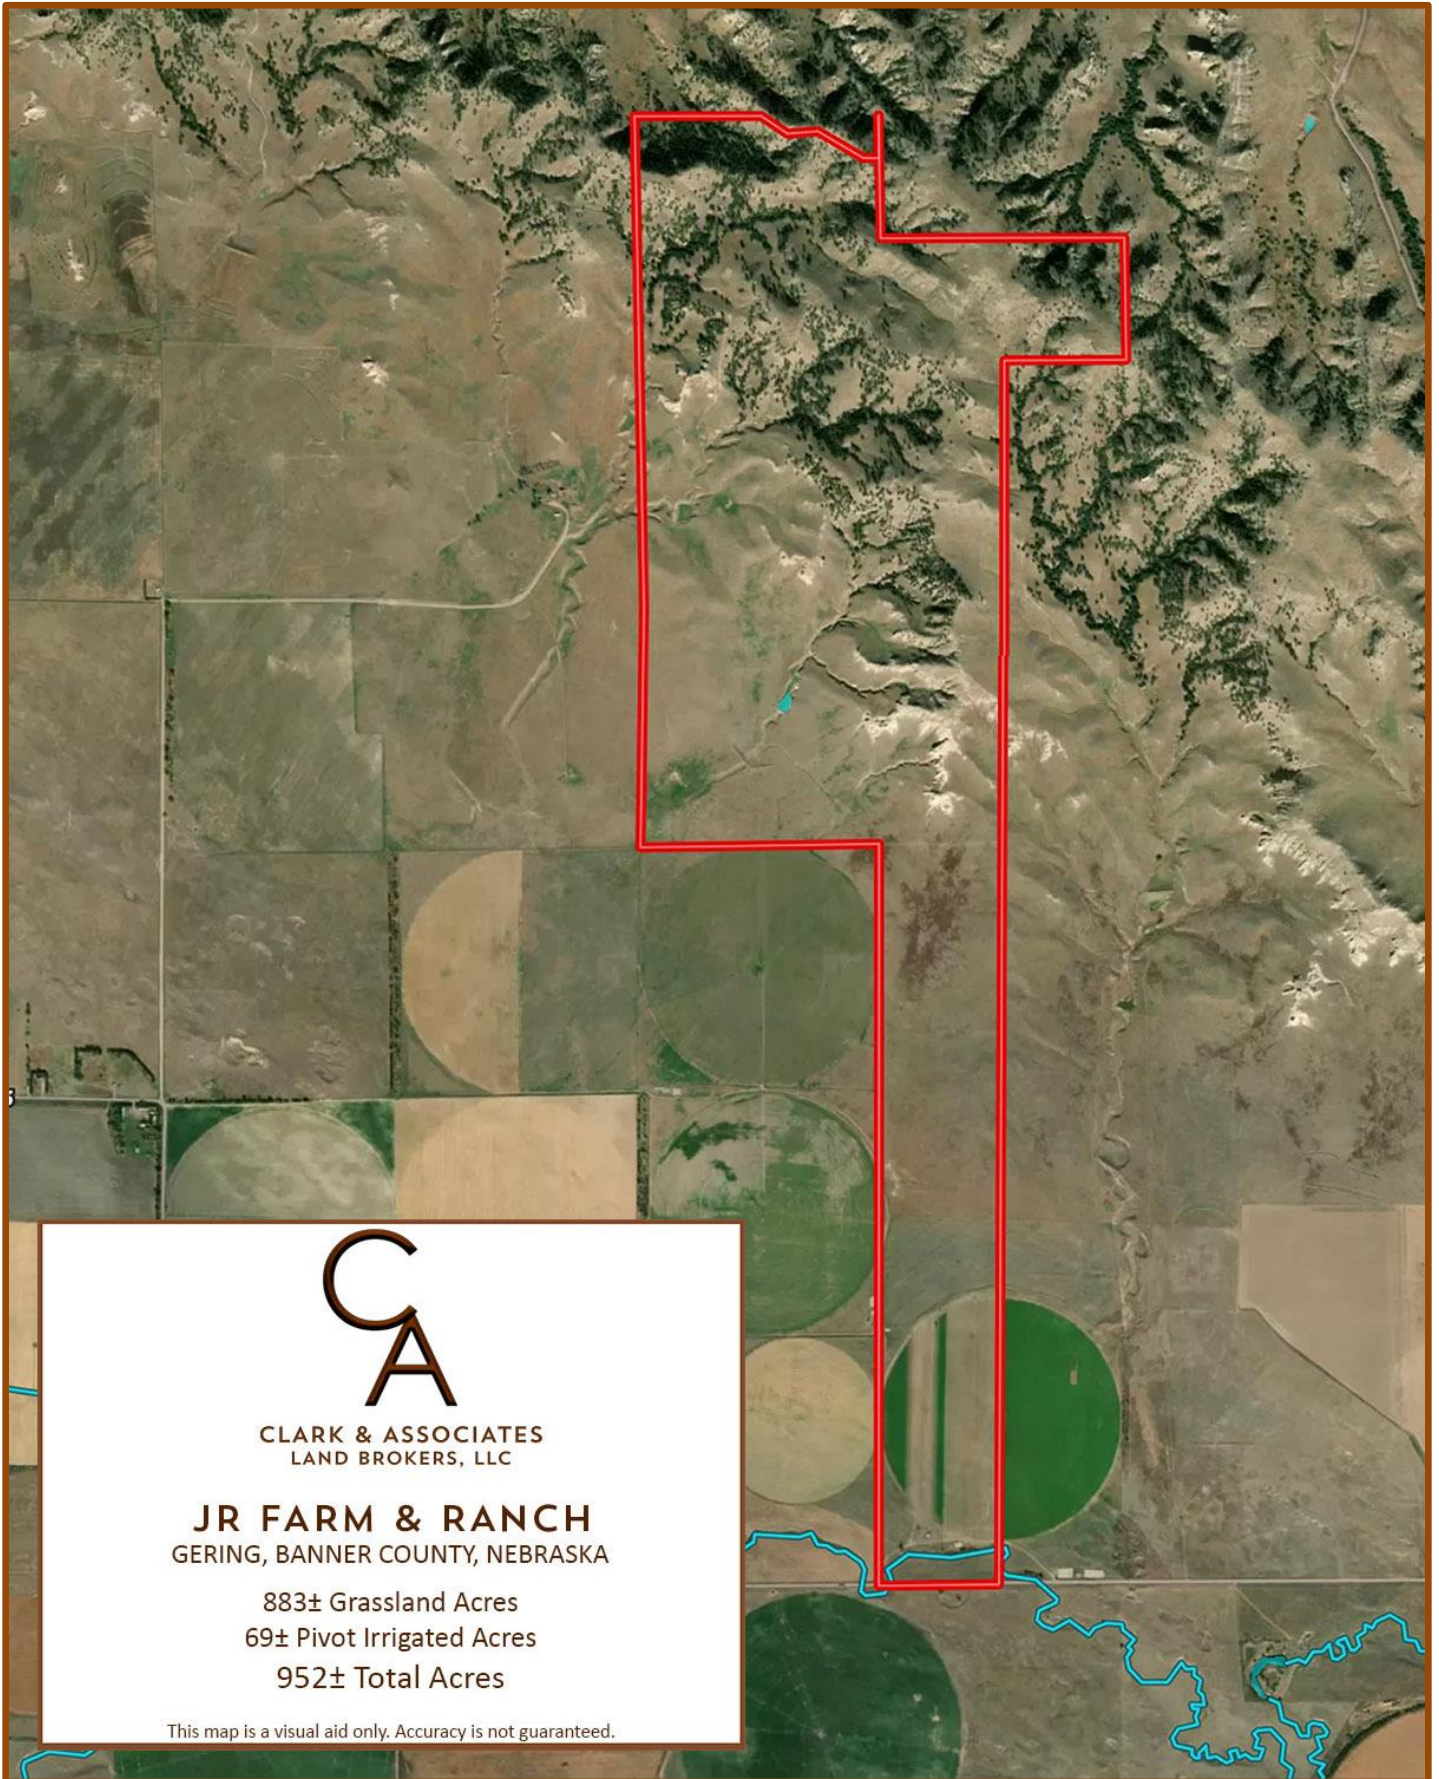

# JR FARM AND RANCH TOPO MAP

JR FARM AND RANCH ORTHO MAP

CLARK & ASSOCIATES  
LAND BROKERS, LLC

**JR FARM & RANCH**  
GERING, BANNER COUNTY, NEBRASKA

883± Grassland Acres  
69± Pivot Irrigated Acres  
952± Total Acres

This map is a visual aid only. Accuracy is not guaranteed.