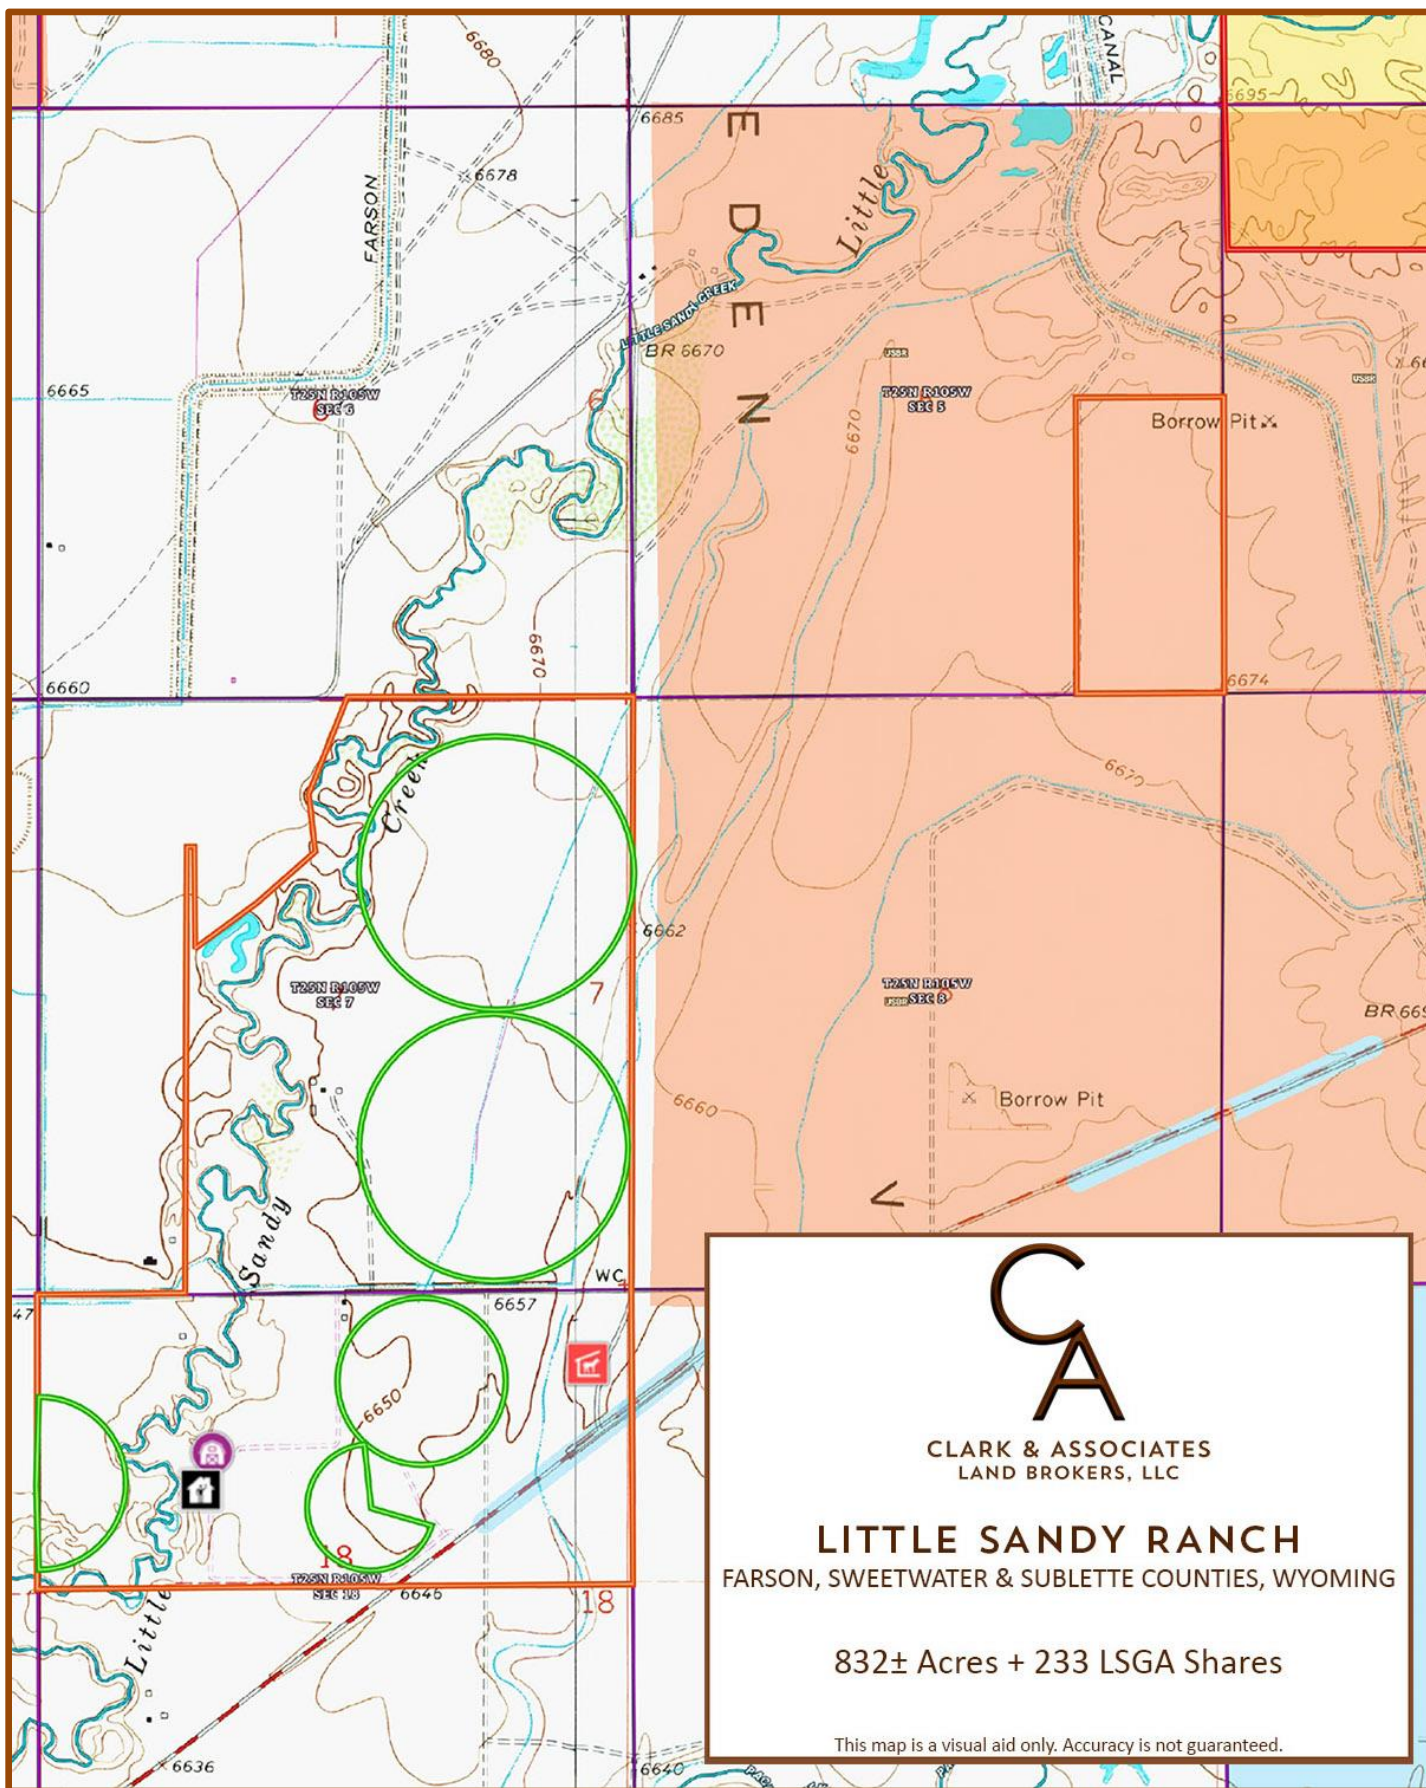

# LITTLE SANDY RANCH TOPO MAP

CLARK & ASSOCIATES  
LAND BROKERS, LLC

**LITTLE SANDY RANCH**  
FARSON, SWEETWATER & SUBLETTE COUNTIES, WYOMING

832± Acres + 233 LSGA Shares

This map is a visual aid only. Accuracy is not guaranteed.

# LITTLE SANDY RANCH ORTHO MAP