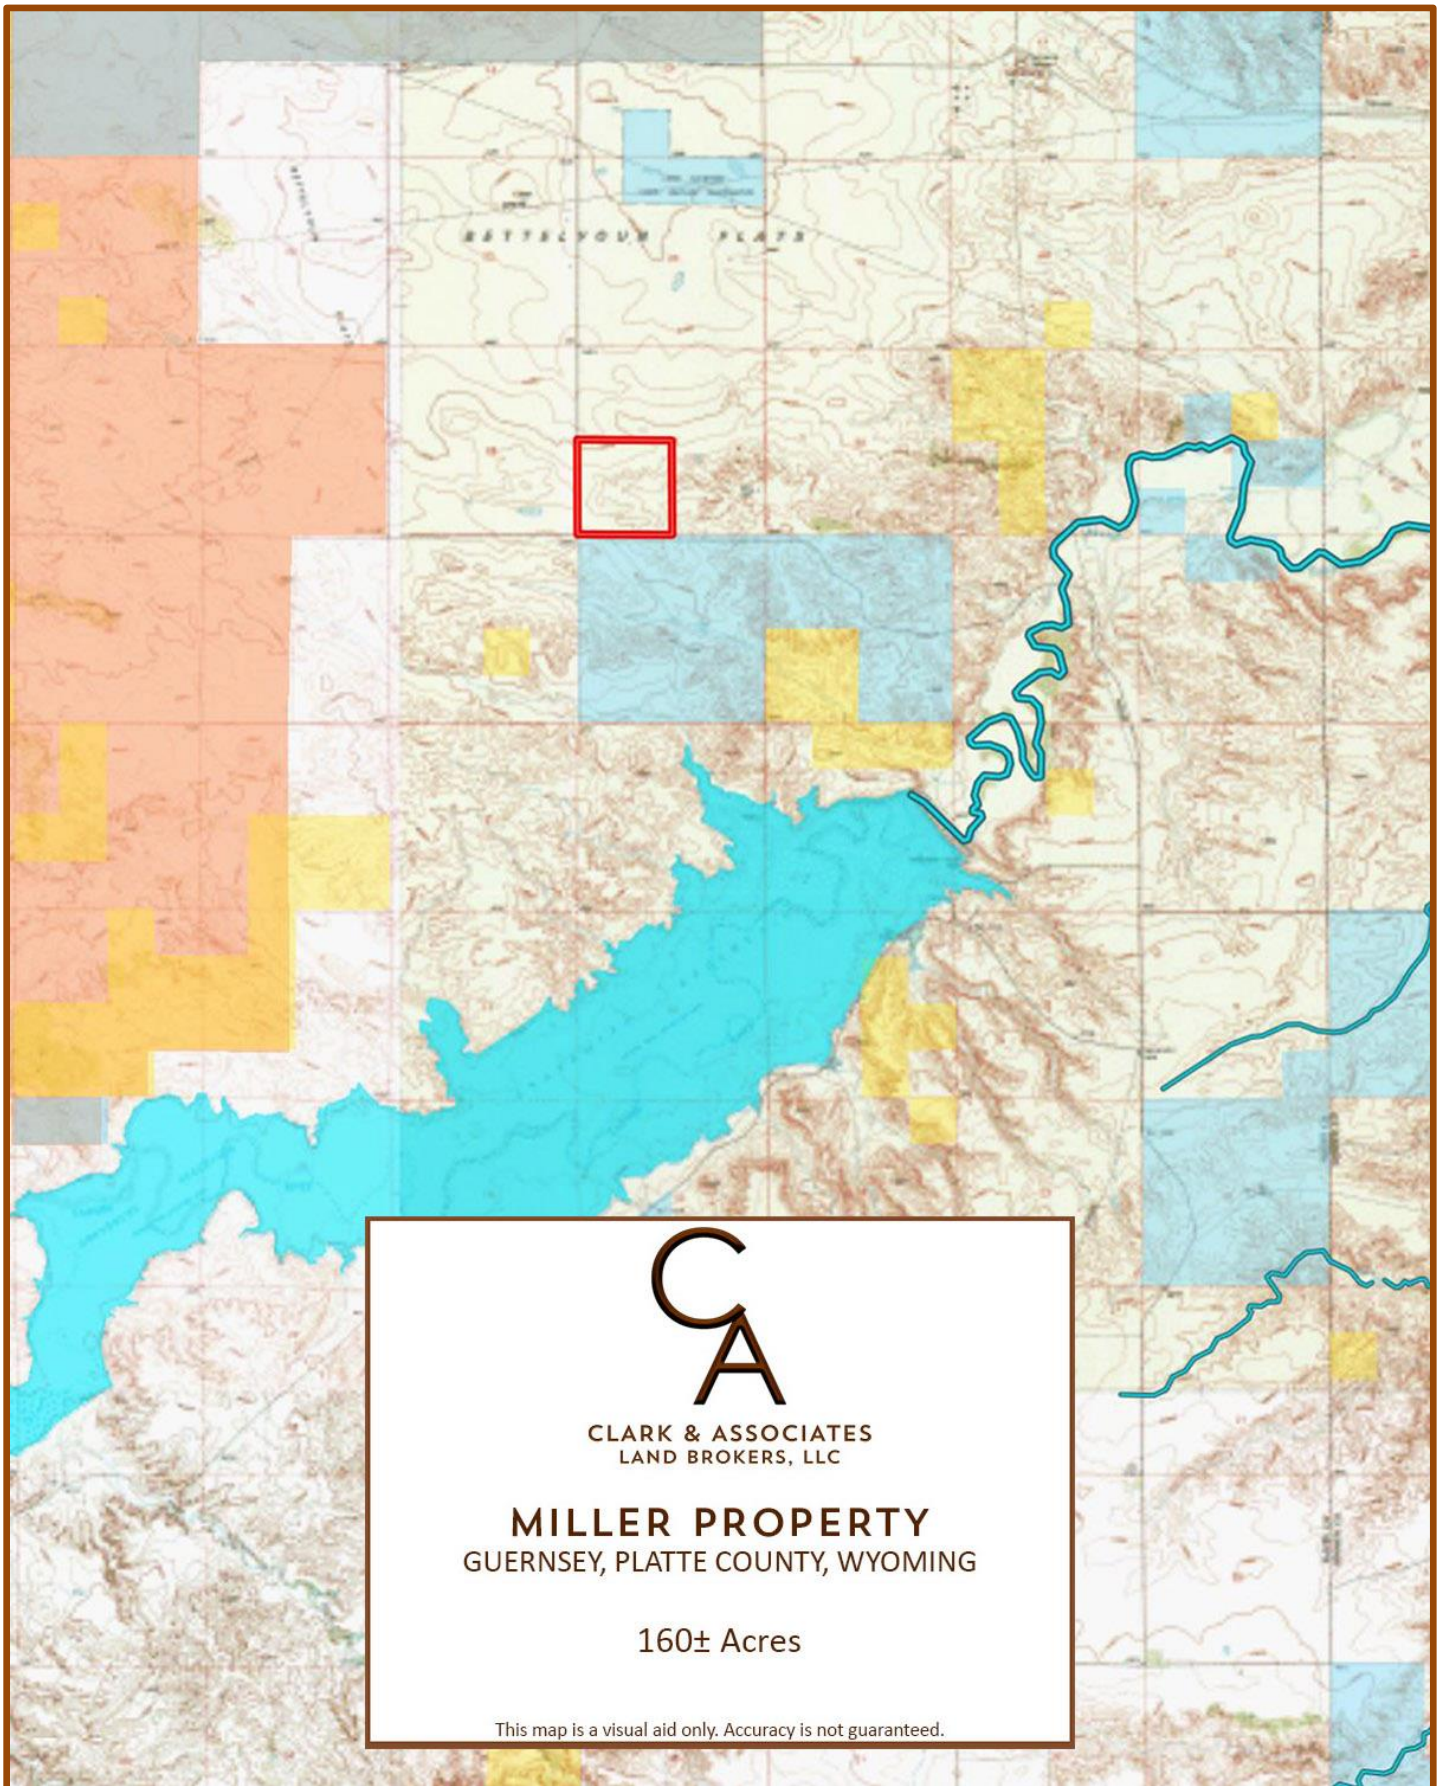

MILLER PROPERTY TOPO MAP

CLARK & ASSOCIATES
LAND BROKERS, LLC

MILLER PROPERTY
GUERNSEY, PLATTE COUNTY, WYOMING

160± Acres

This map is a visual aid only. Accuracy is not guaranteed.

MILLER PROPERTY ORTHO MAP

T26N R66W
SEC 25

LE RD

S GUERNSEY RD

CLARK & ASSOCIATES
LAND BROKERS, LLC

MILLER PROPERTY
GUERNSEY, PLATTE COUNTY, WYOMING

160± Acres

This map is a visual aid only. Accuracy is not guaranteed.