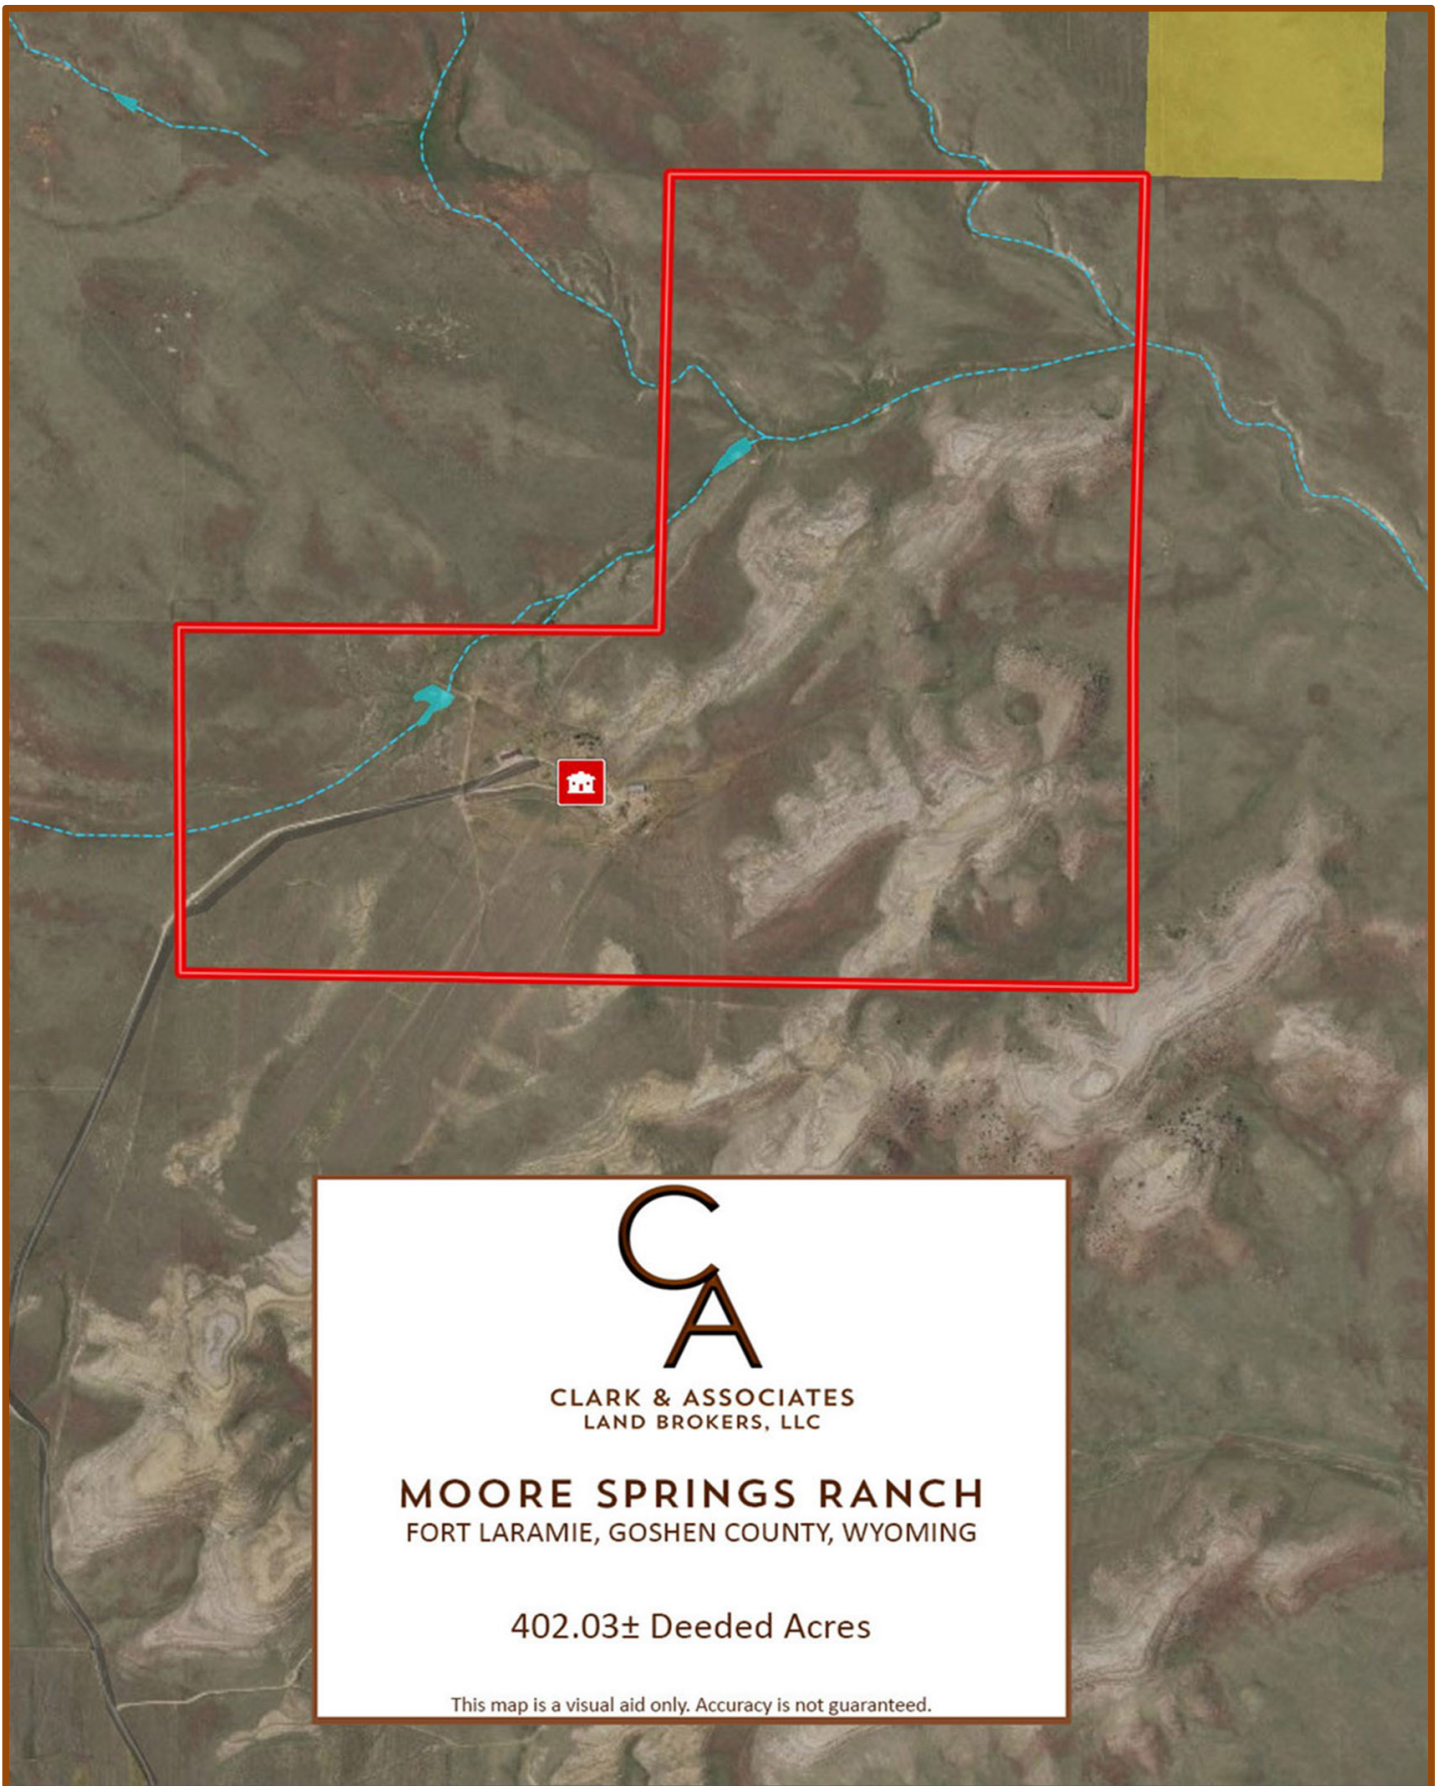

MOORE SPRINGS RANCH TOPO MAP

MOORE SPRINGS RANCH ORTHO MAP

CLARK & ASSOCIATES  
LAND BROKERS, LLC

**MOORE SPRINGS RANCH**  
FORT LARAMIE, GOSHEN COUNTY, WYOMING

402.03± Deeded Acres

This map is a visual aid only. Accuracy is not guaranteed.