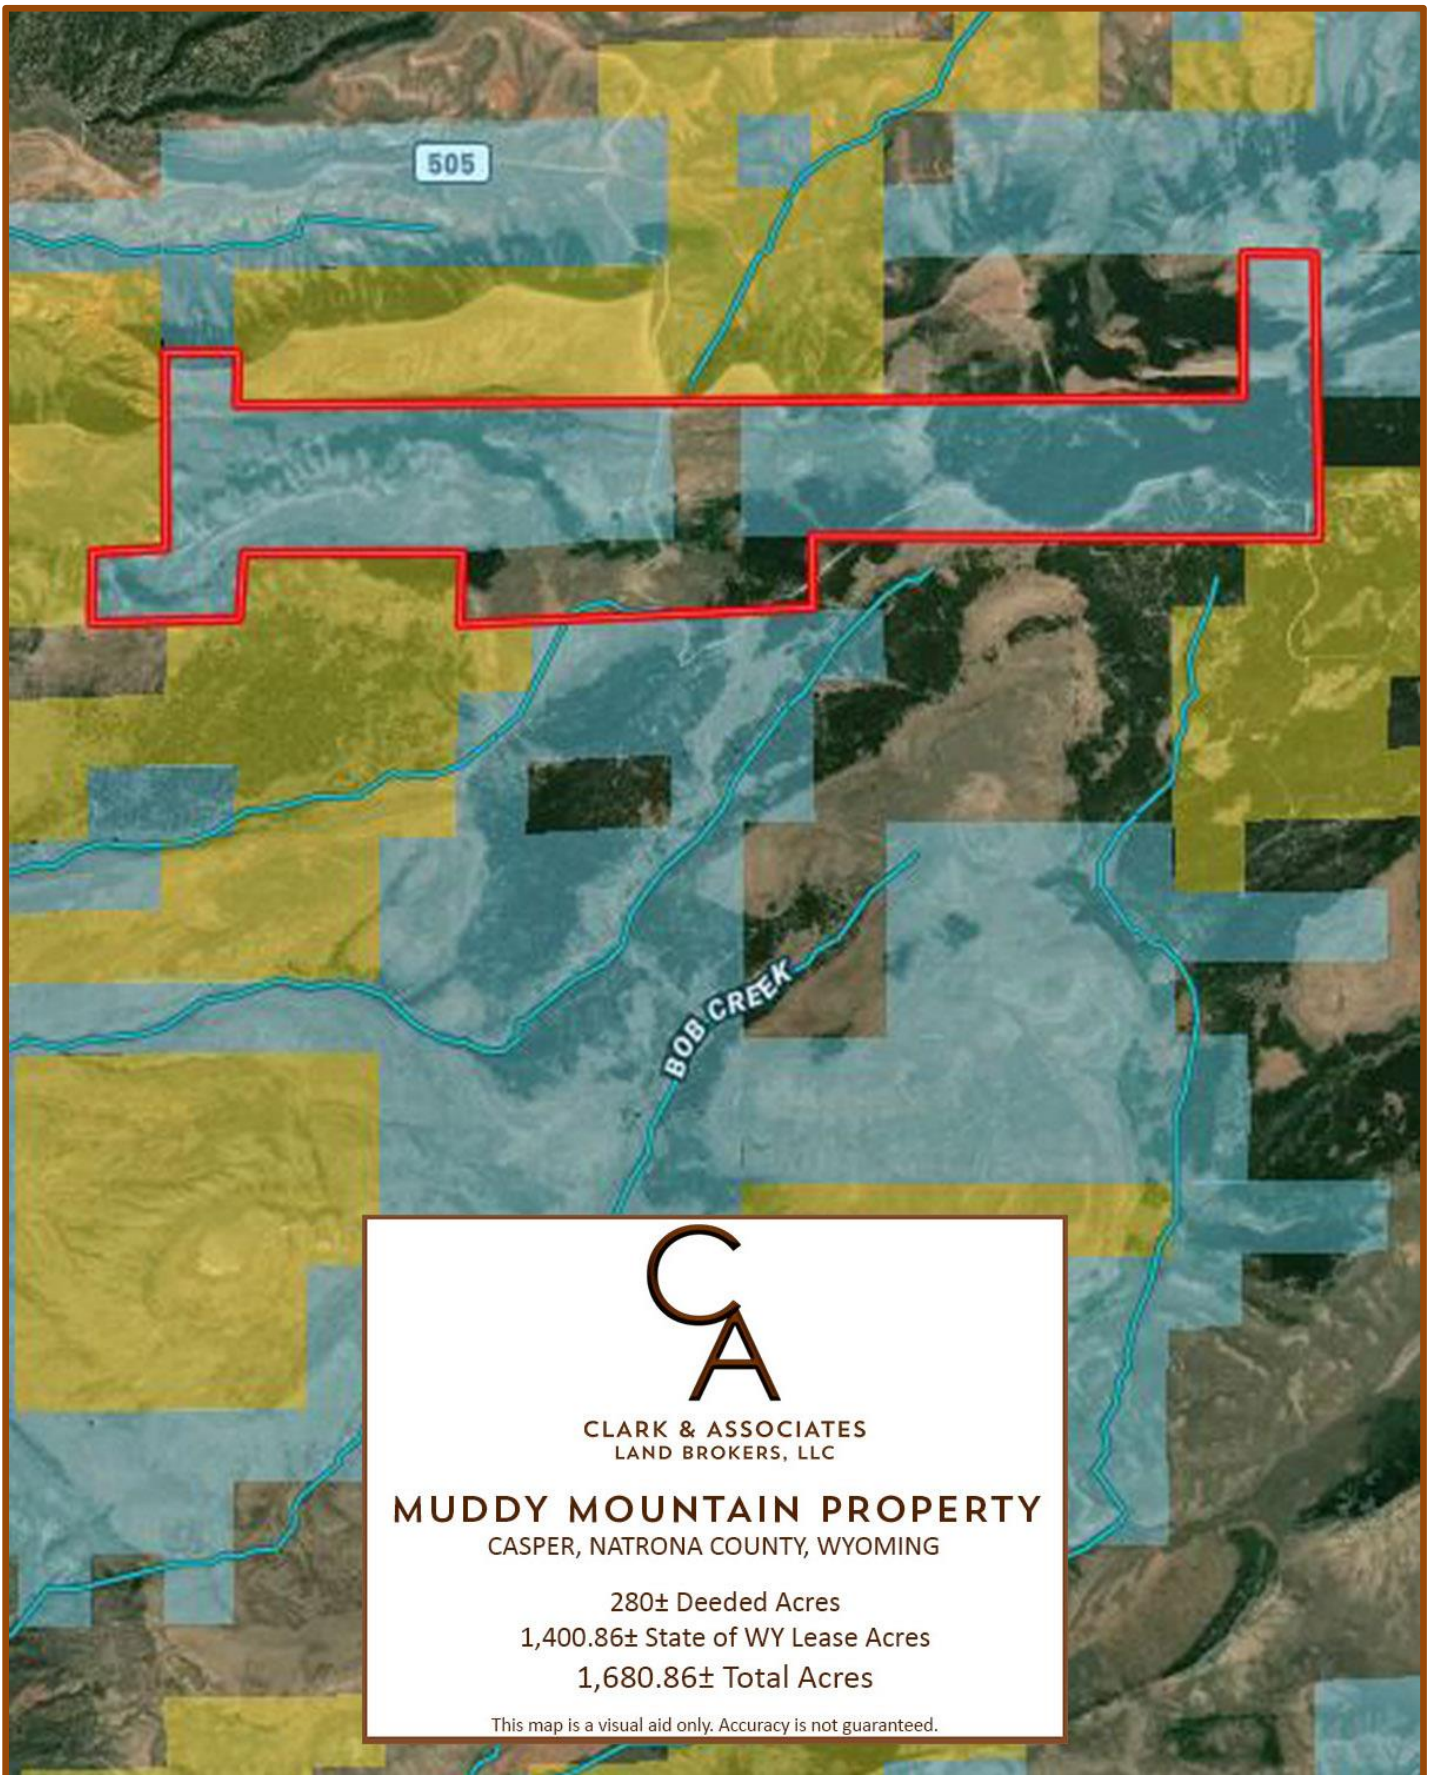

## MUDDY MOUNTAIN PROPERTY

CASPER, NATRONA COUNTY, WYOMING

280± Deeded Acres  
1,400.86± State of WY Lease Acres  
1,680.86± Total Acres

This map is a visual aid only. Accuracy is not guaranteed.

MUDDY MOUNTAIN PROPERTY ORTHO MAP