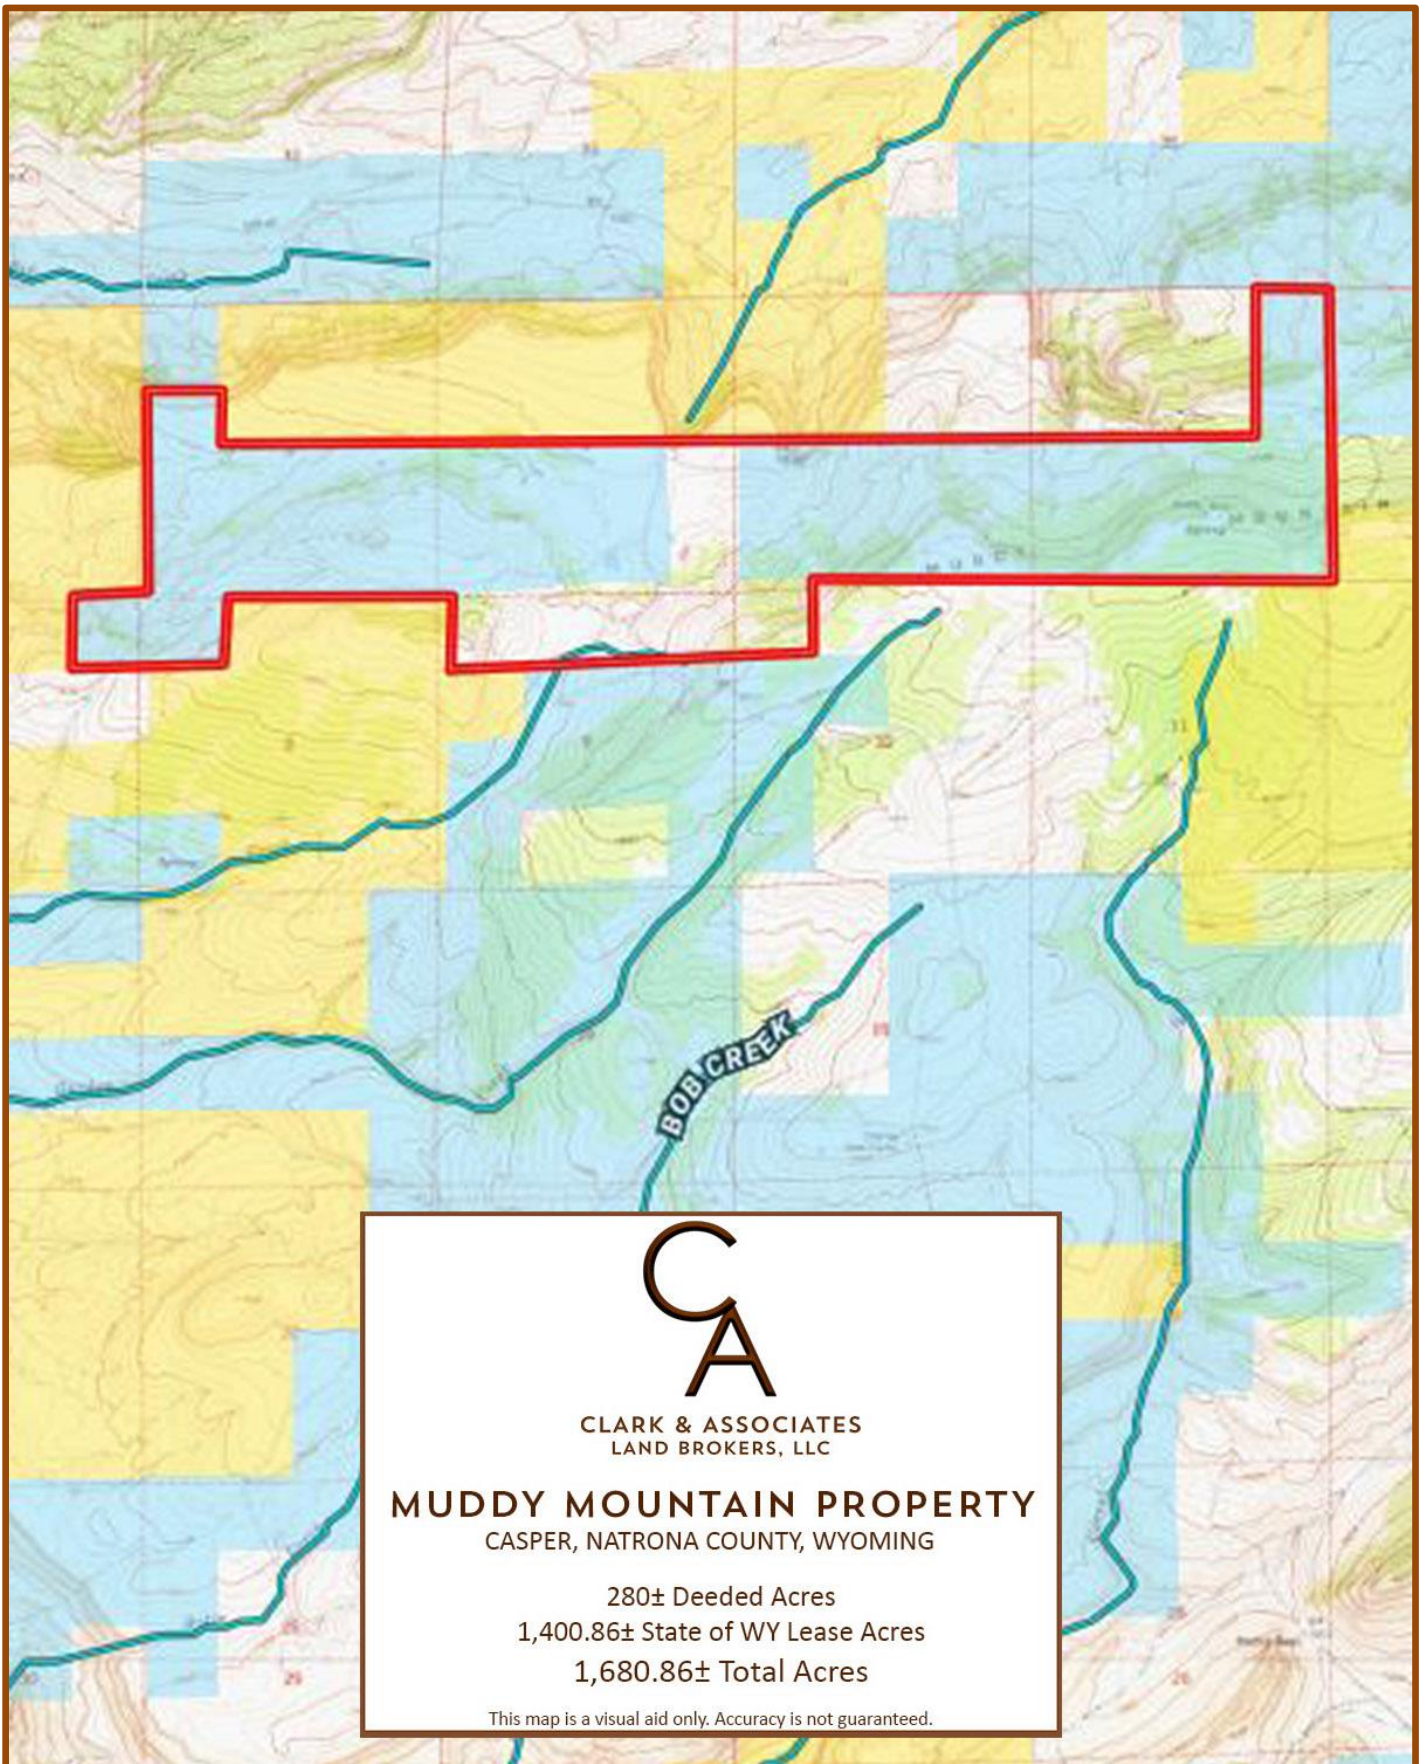

MUDDY MOUNTAIN PROPERTY TOPO MAP

CLARK & ASSOCIATES
LAND BROKERS, LLC

MUDDY MOUNTAIN PROPERTY

CASPER, NATRONA COUNTY, WYOMING

280± Deeded Acres
1,400.86± State of WY Lease Acres
1,680.86± Total Acres

This map is a visual aid only. Accuracy is not guaranteed.