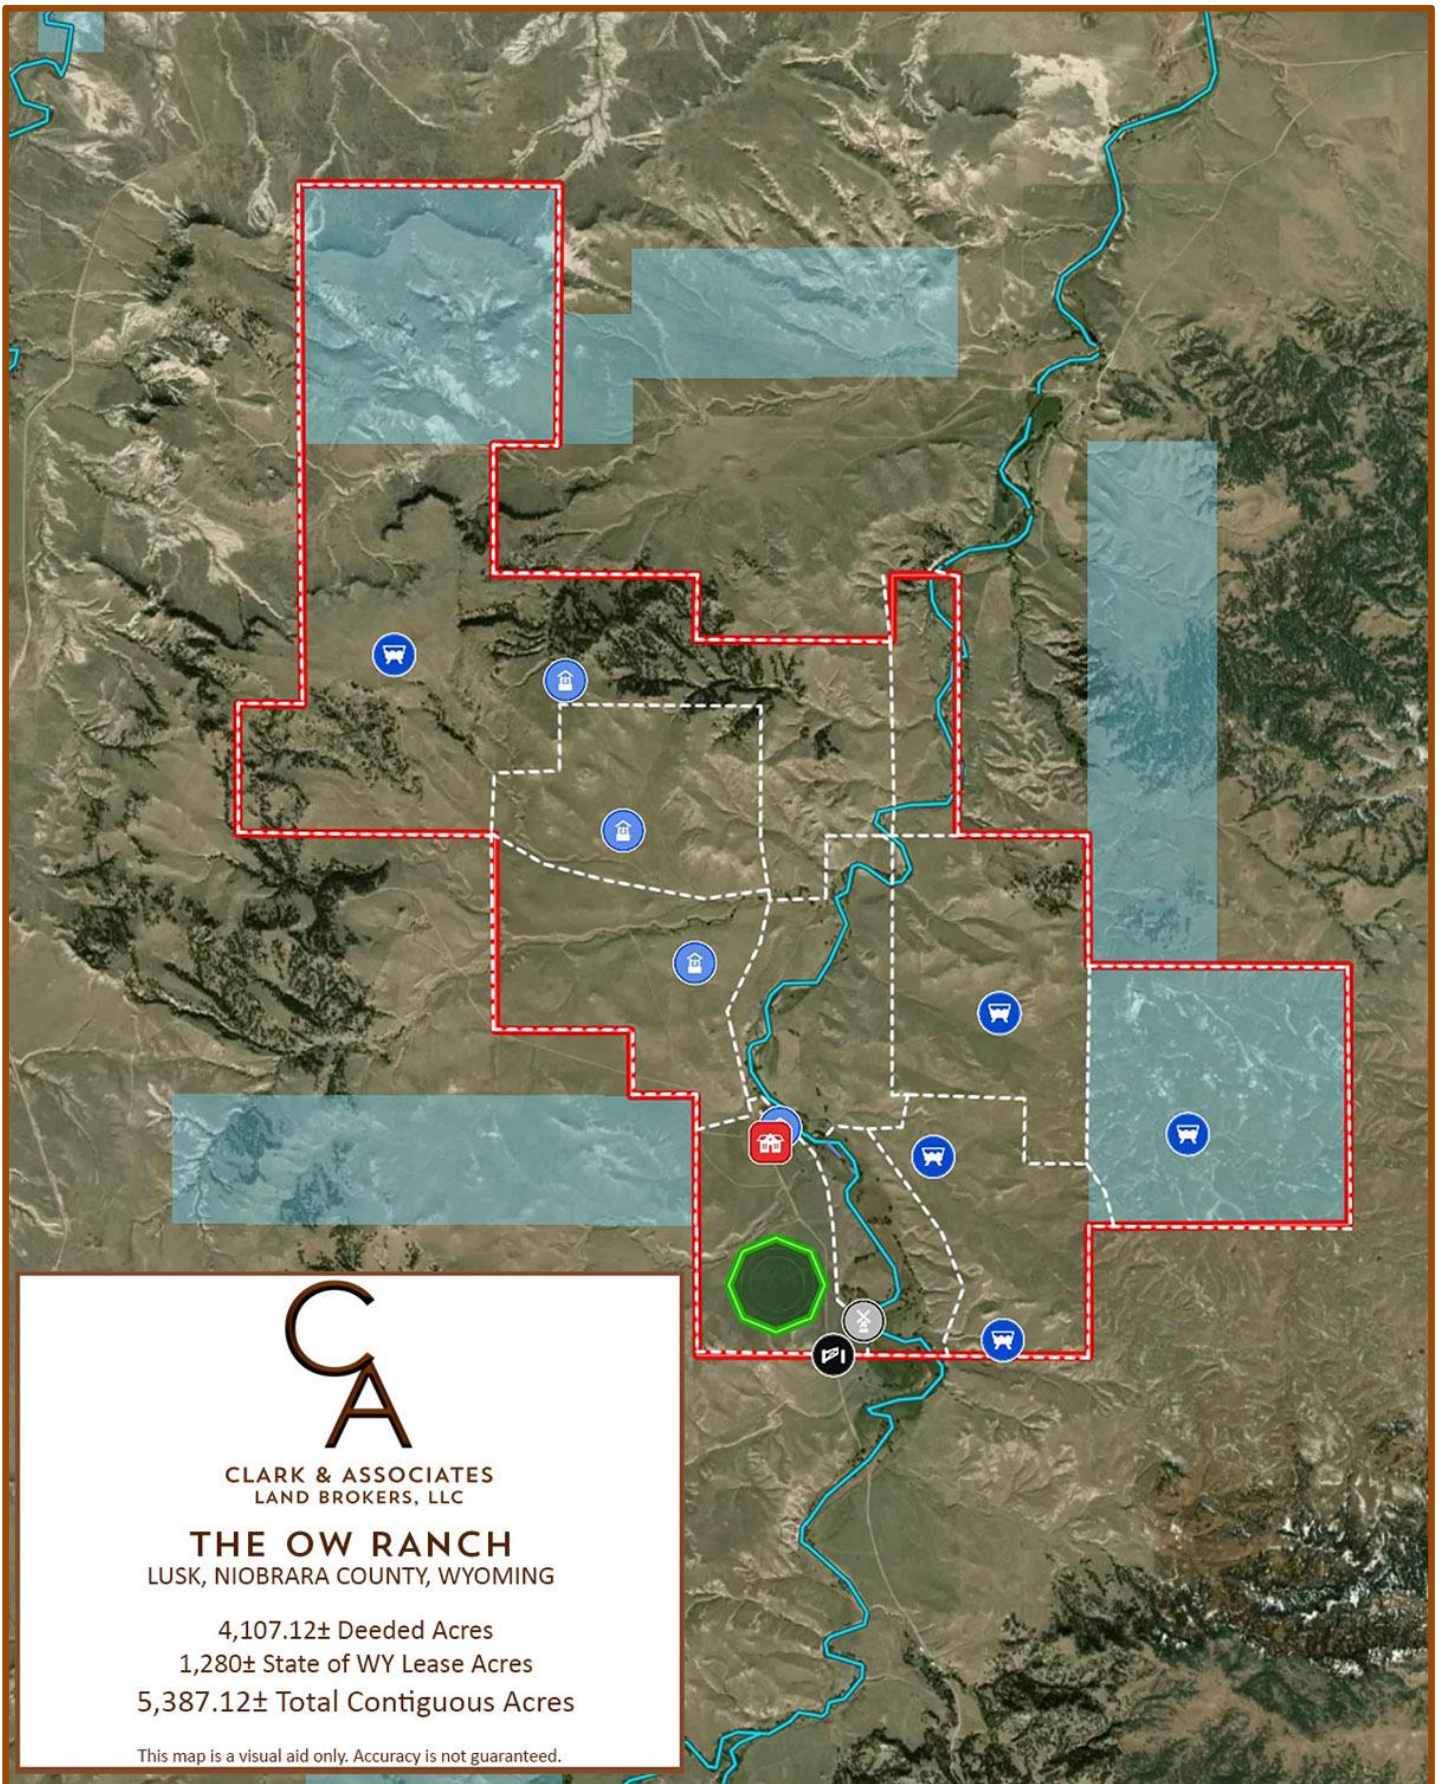

THE OW RANCH TOPO MAP

THE OW RANCH ORTHO MAP

CLARK & ASSOCIATES
LAND BROKERS, LLC

THE OW RANCH
LUSK, NIOBRARA COUNTY, WYOMING

4,107.12± Deeded Acres
1,280± State of WY Lease Acres
5,387.12± Total Contiguous Acres

This map is a visual aid only. Accuracy is not guaranteed.