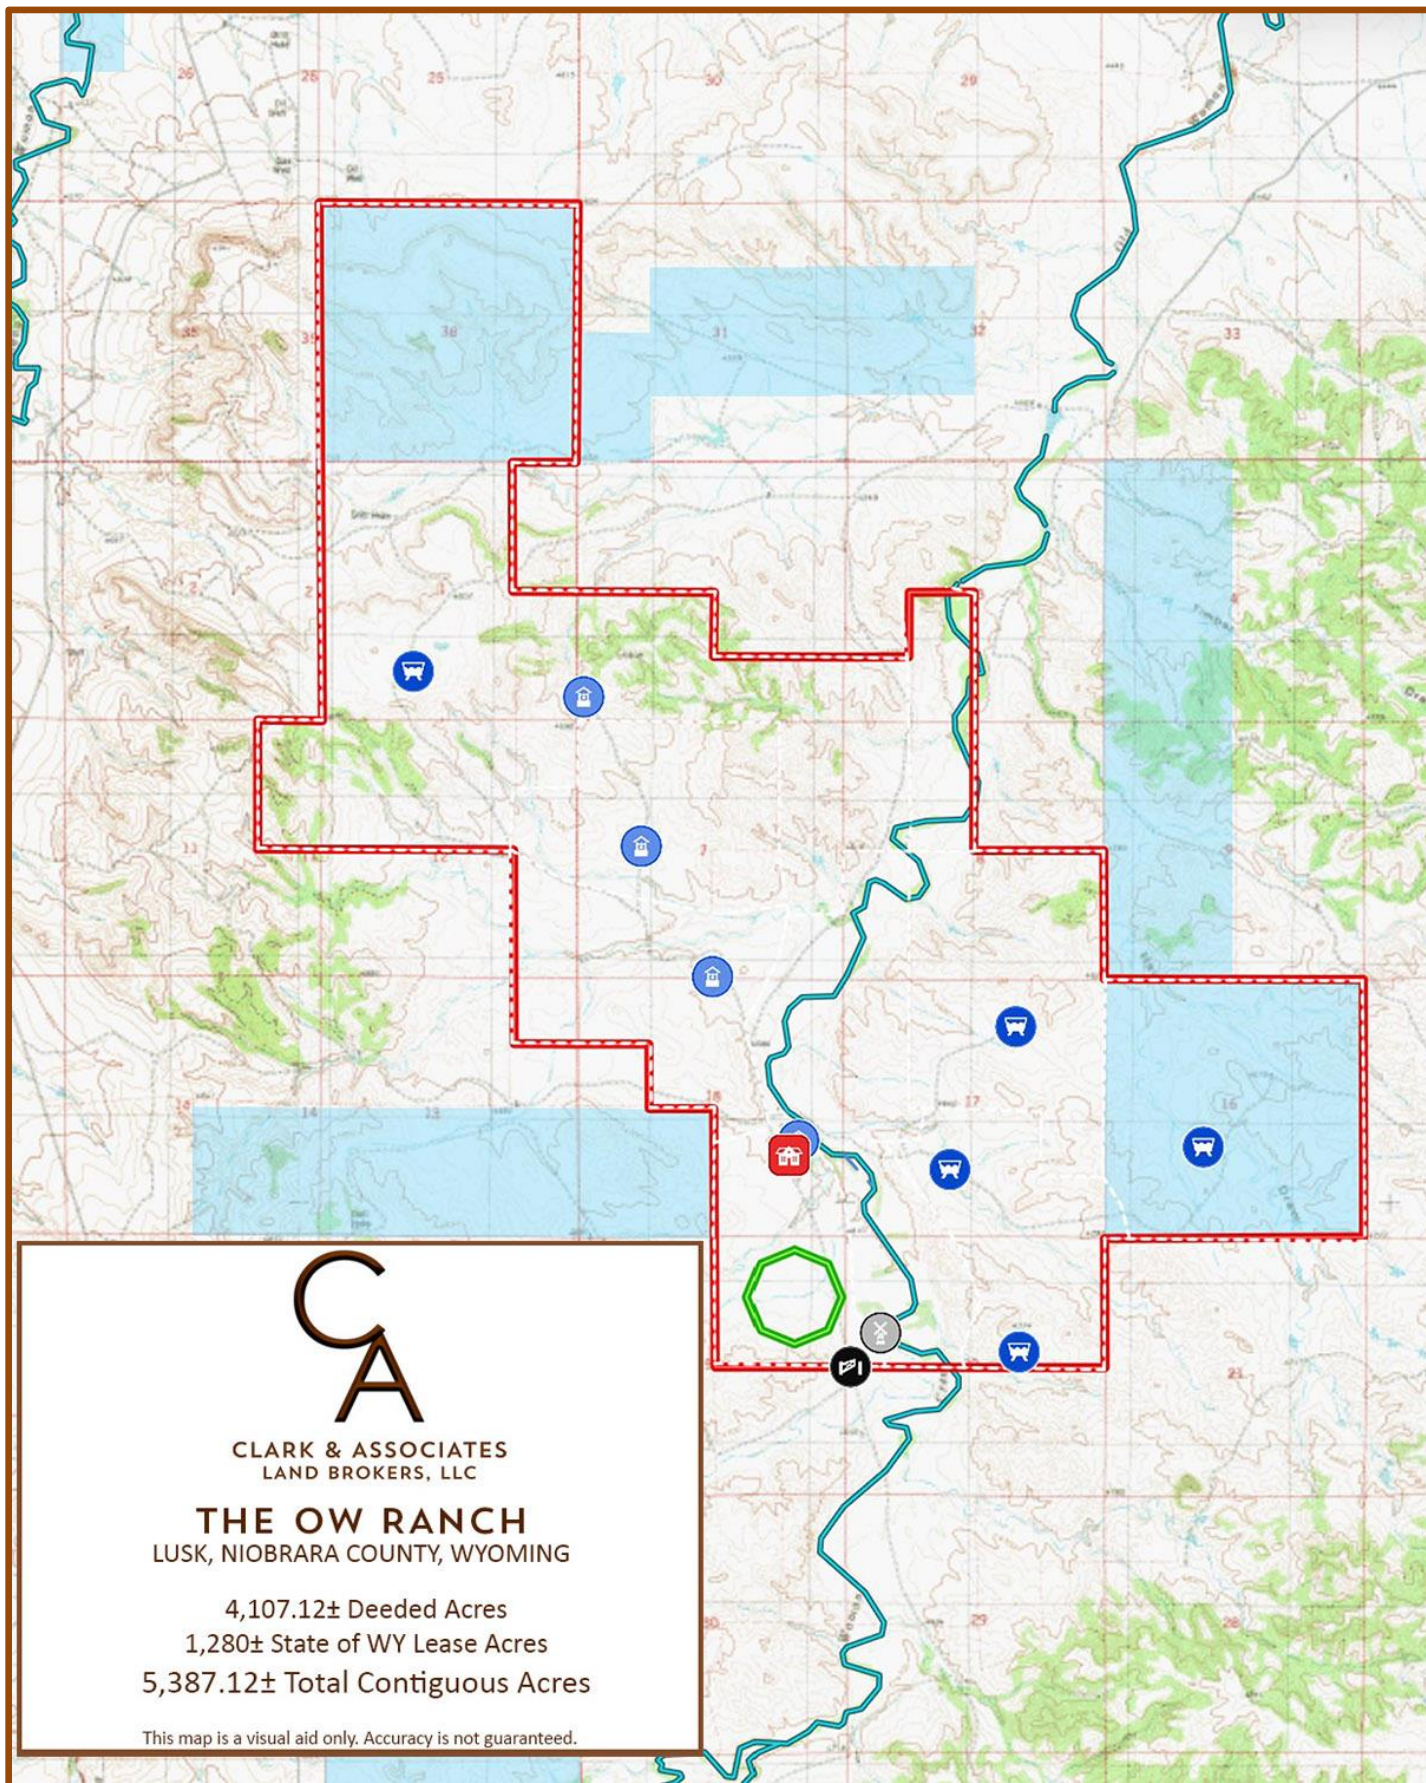

THE OW RANCH TOPO MAP

THE OW RANCH ORTHO MAP

CLARK & ASSOCIATES
LAND BROKERS, LLC

THE OW RANCH
LUSK, NIOBRARA COUNTY, WYOMING

4,107.12± Deeded Acres
1,280± State of WY Lease Acres
5,387.12± Total Contiguous Acres

This map is a visual aid only. Accuracy is not guaranteed.