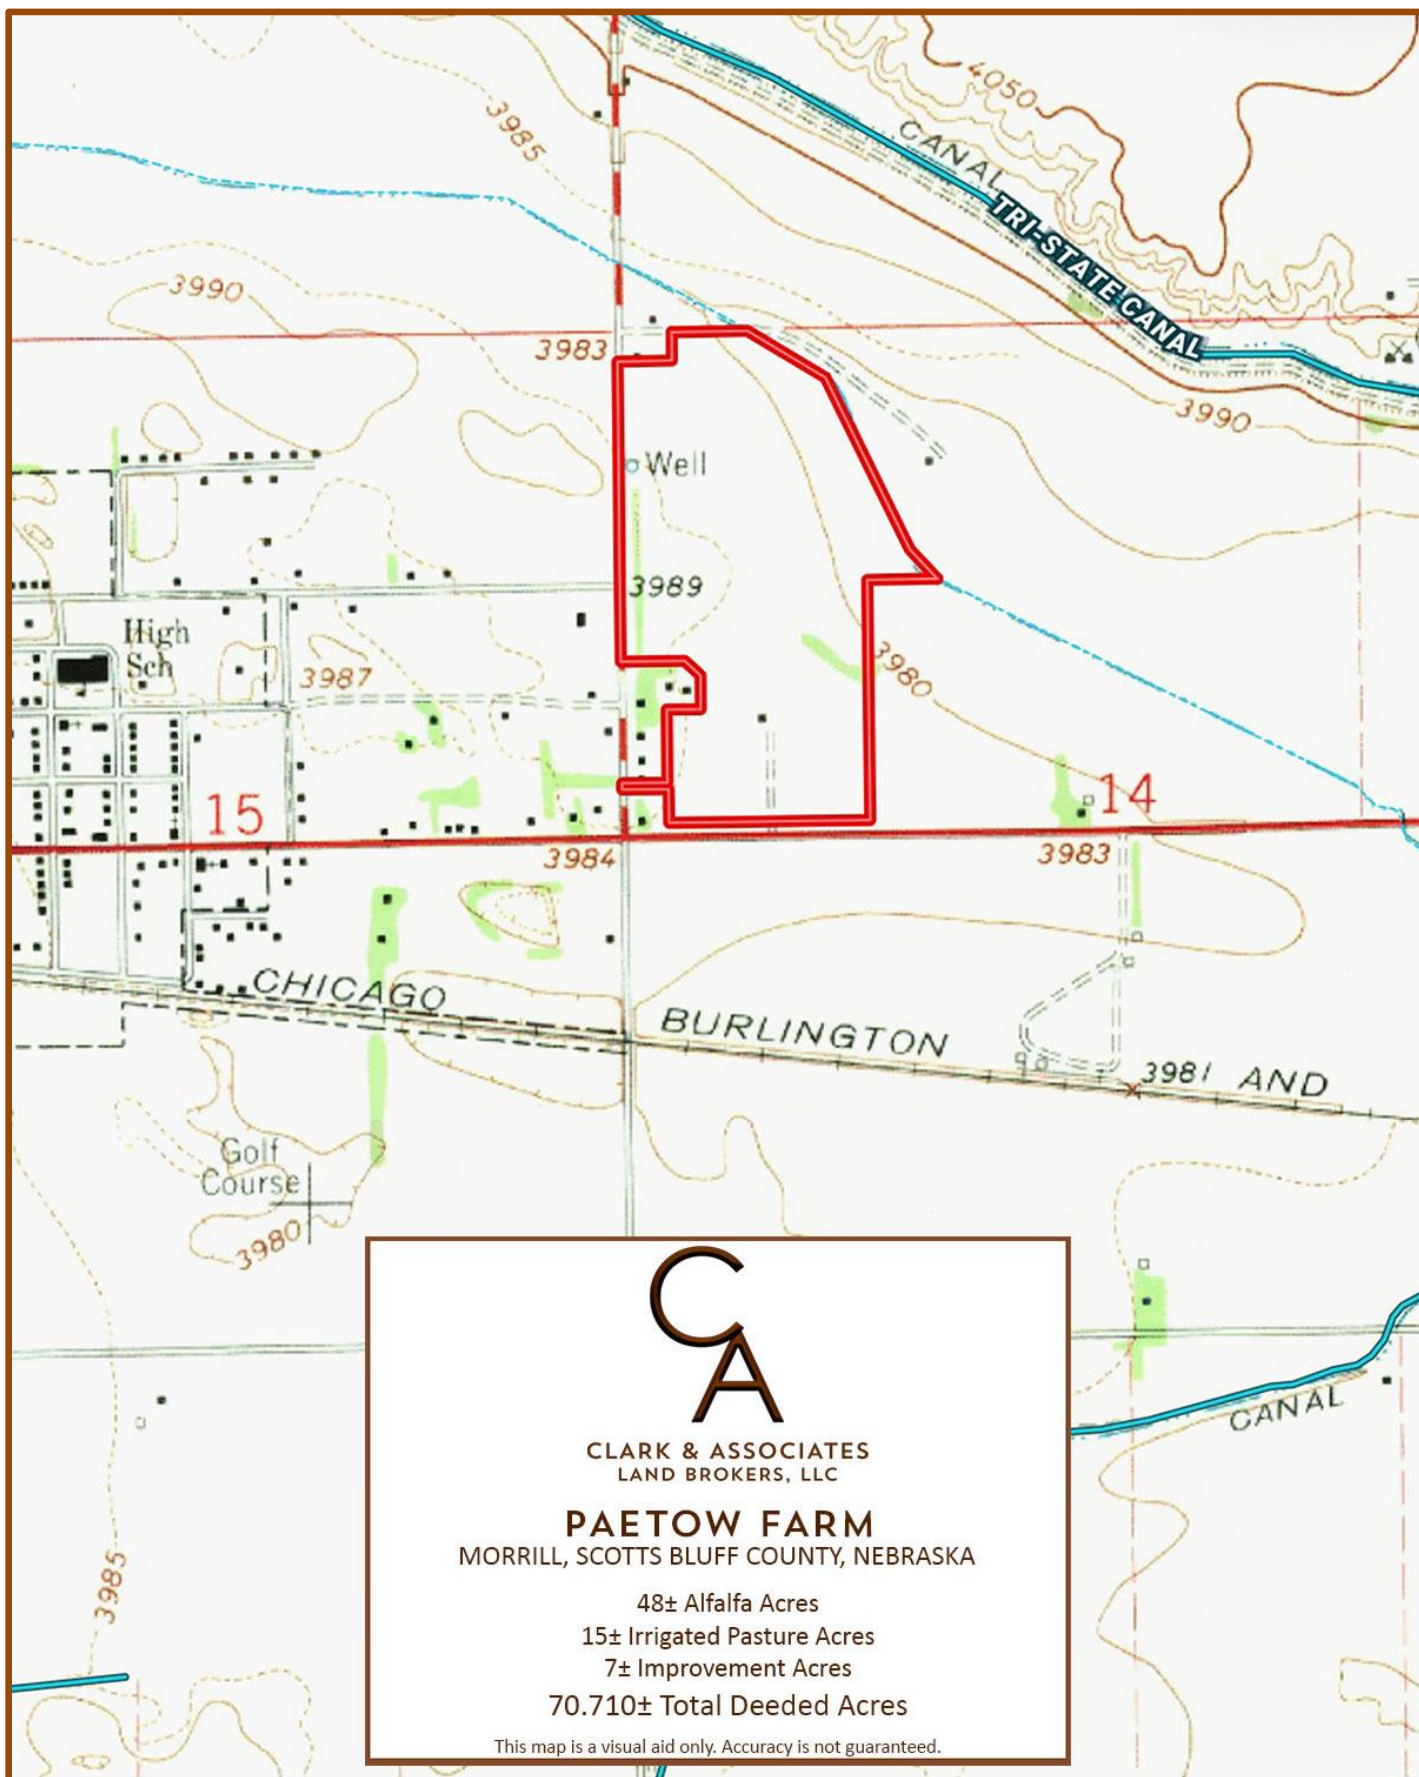

PAETOW FARM TOPO MAP

CLARK & ASSOCIATES
LAND BROKERS, LLC

PAETOW FARM
MORRILL, SCOTTS BLUFF COUNTY, NEBRASKA

48± Alfalfa Acres
15± Irrigated Pasture Acres
7± Improvement Acres
70.710± Total Deeded Acres

This map is a visual aid only. Accuracy is not guaranteed.

PAETOW FARM ORTHO MAP

CLARK & ASSOCIATES
LAND BROKERS, LLC

PAETOW FARM
MORRILL, SCOTTS BLUFF COUNTY, NEBRASKA

48± Alfalfa Acres
15± Irrigated Pasture Acres
7± Improvement Acres
70.710± Total Deeded Acres

This map is a visual aid only. Accuracy is not guaranteed.