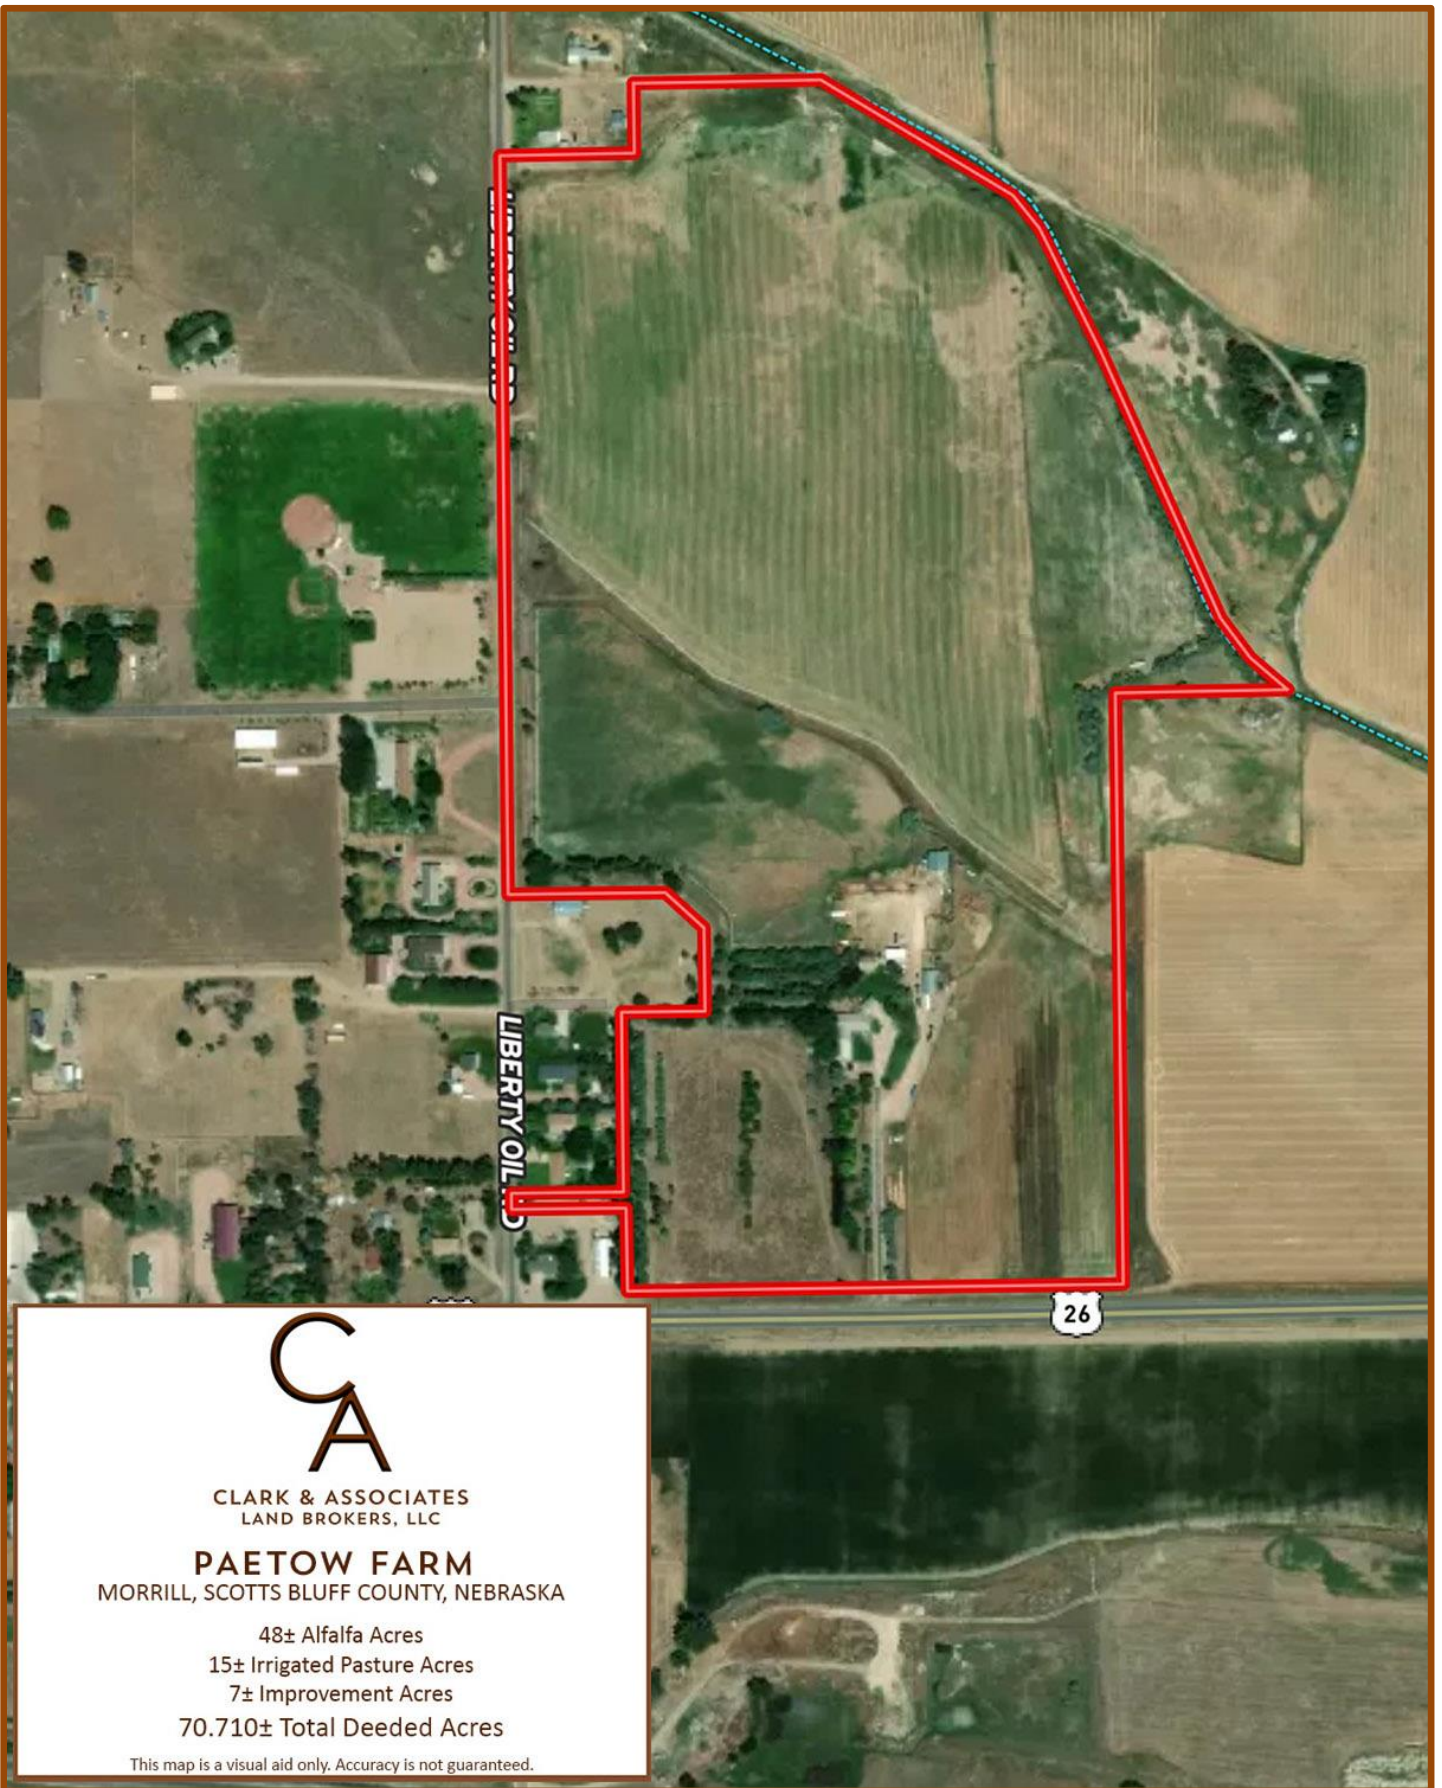

PAETOW FARM TOPO MAP

CLARK & ASSOCIATES
LAND BROKERS, LLC

PAETOW FARM
MORRILL, SCOTTS BLUFF COUNTY, NEBRASKA

48± Alfalfa Acres
15± Irrigated Pasture Acres
7± Improvement Acres
70.710± Total Deeded Acres

This map is a visual aid only. Accuracy is not guaranteed.

PAETOW FARM ORTHO MAP

CLARK & ASSOCIATES
LAND BROKERS, LLC

PAETOW FARM
MORRILL, SCOTTS BLUFF COUNTY, NEBRASKA

48± Alfalfa Acres
15± Irrigated Pasture Acres
7± Improvement Acres
70.710± Total Deeded Acres

This map is a visual aid only. Accuracy is not guaranteed.