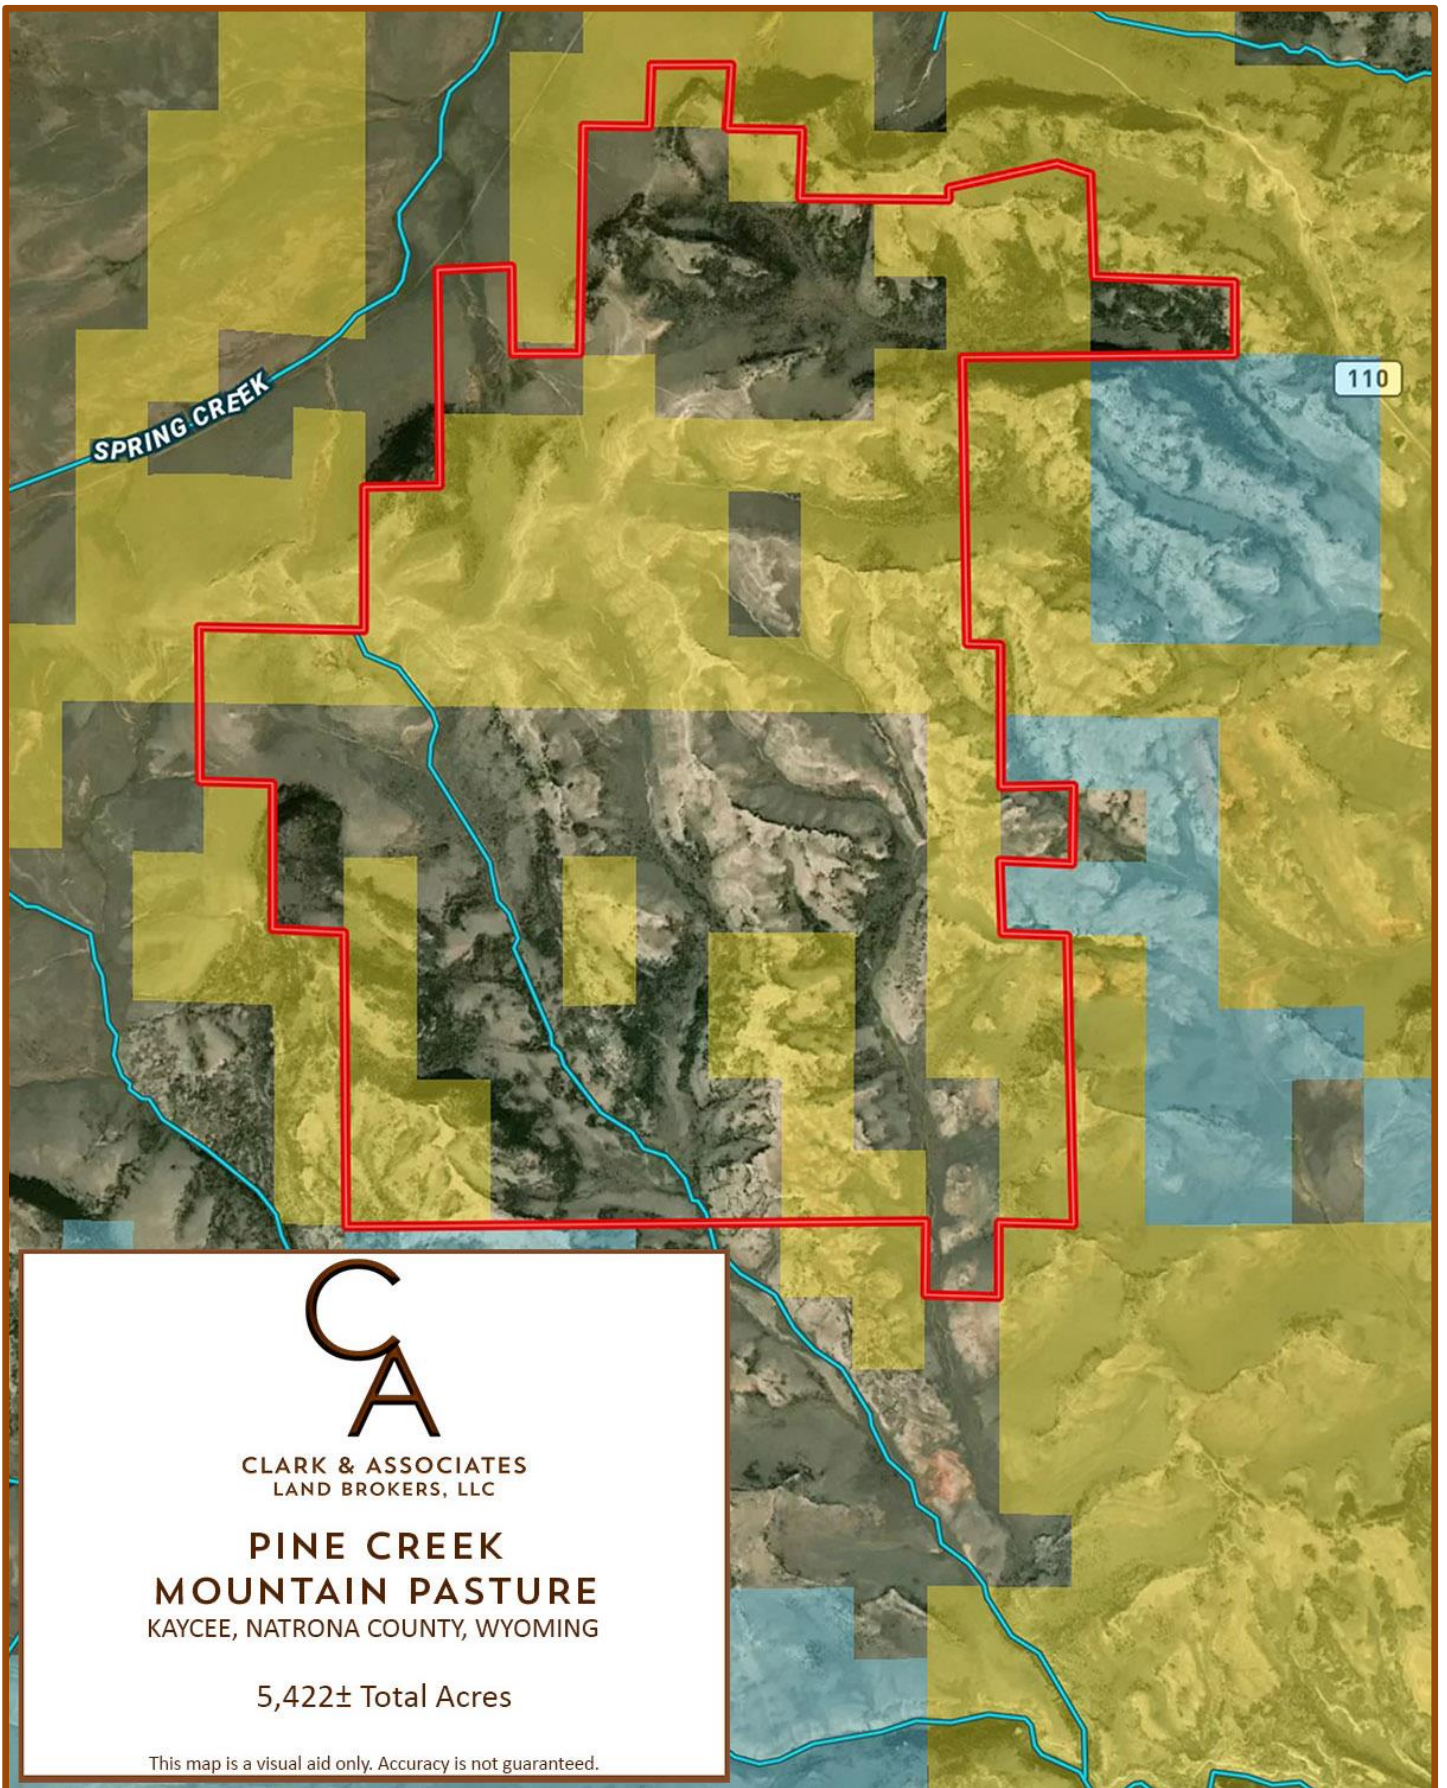

# PINE CREEK MOUNTAIN PASTURE TOPO MAP

PINE CREEK MOUNTAIN PASTURE ORTHO MAP

CLARK & ASSOCIATES  
LAND BROKERS, LLC

**PINE CREEK  
MOUNTAIN PASTURE**  
KAYCEE, NATRONA COUNTY, WYOMING

5,422± Total Acres

This map is a visual aid only. Accuracy is not guaranteed.