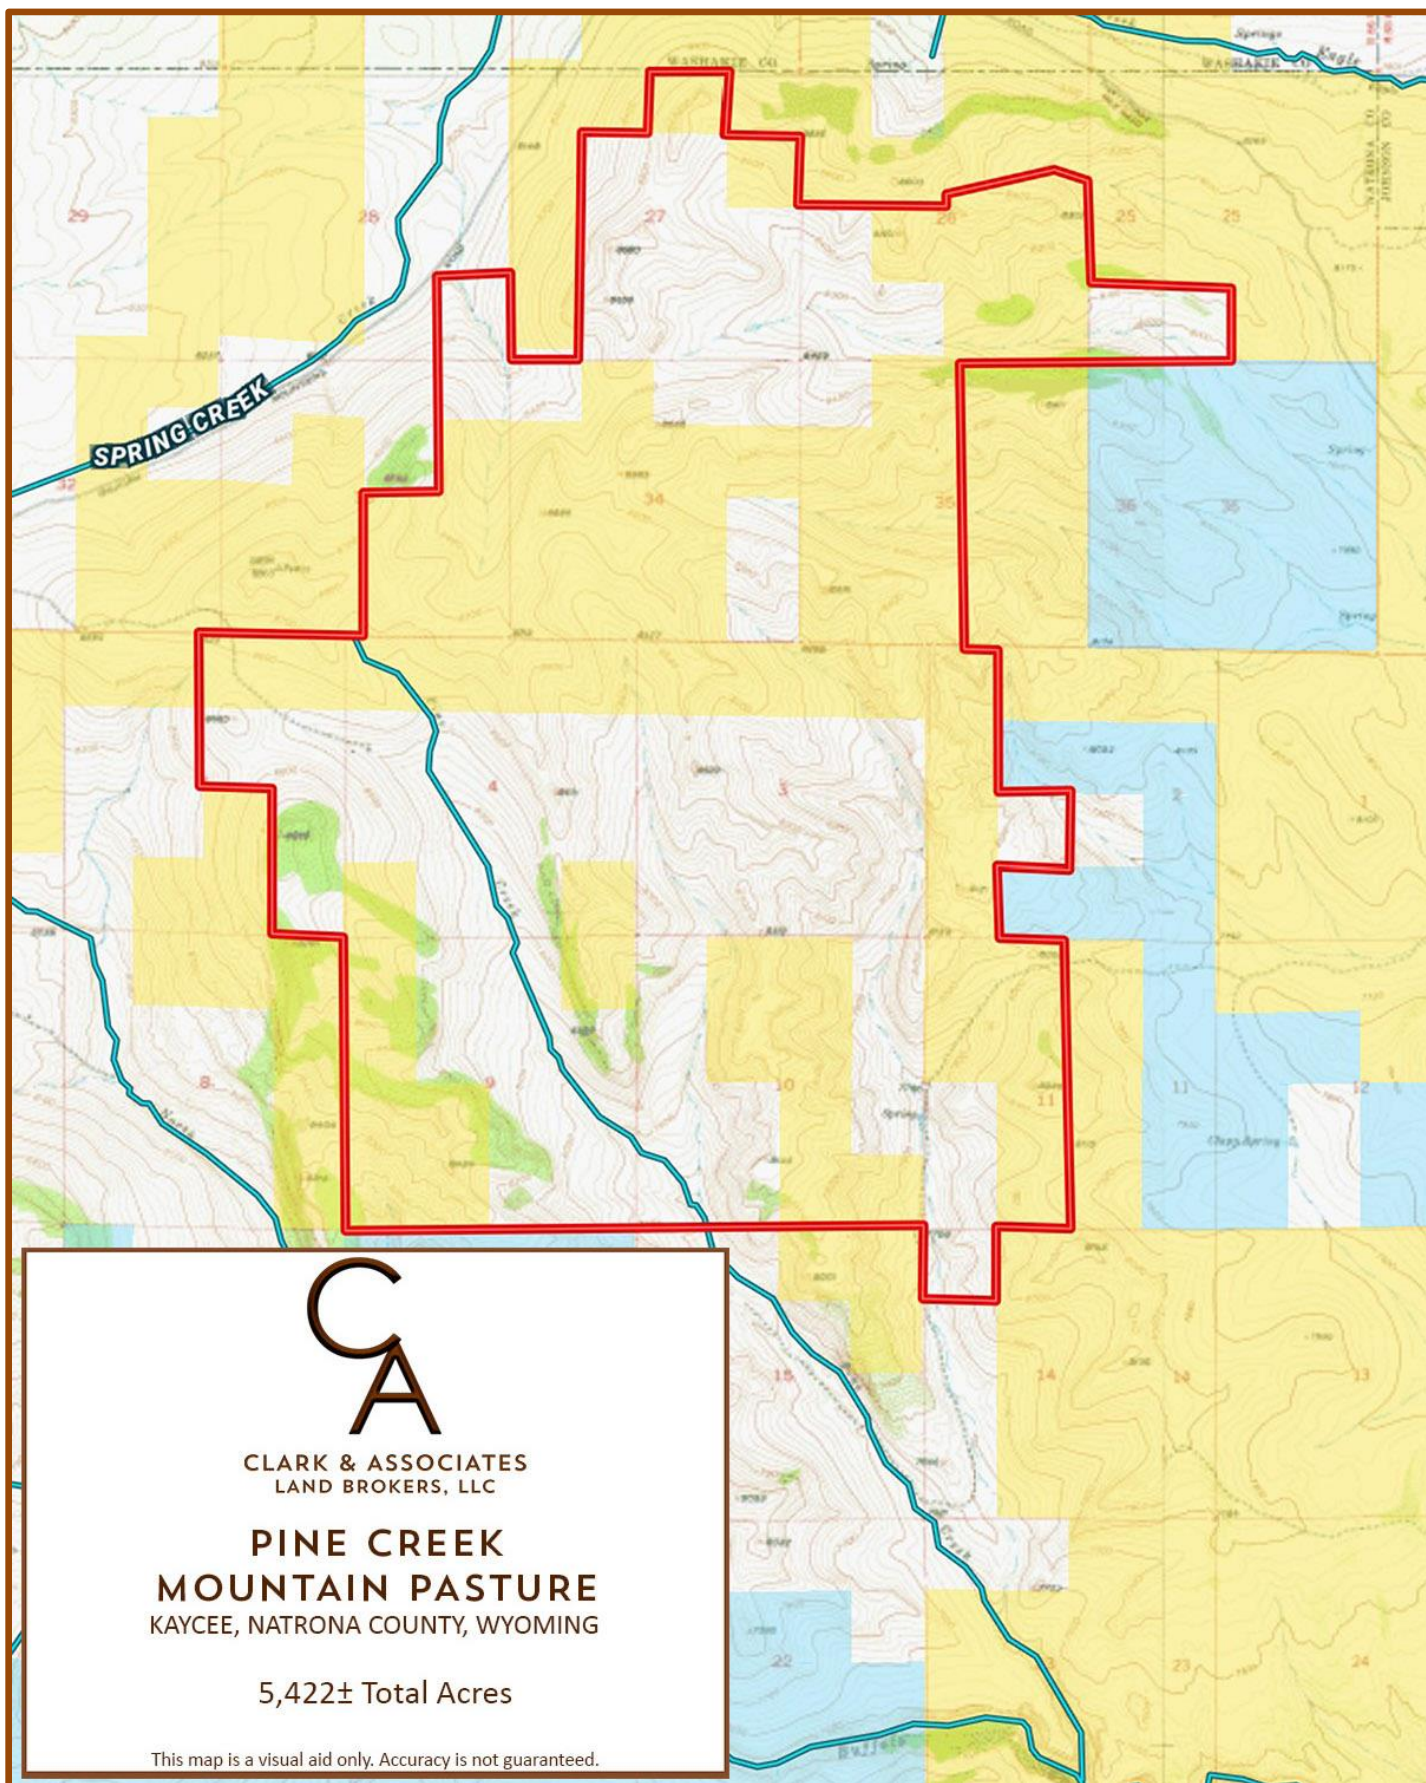

# PINE CREEK MOUNTAIN PASTURE TOPO MAP

PINE CREEK MOUNTAIN PASTURE ORTHO MAP

CLARK & ASSOCIATES  
LAND BROKERS, LLC

**PINE CREEK  
MOUNTAIN PASTURE**  
KAYCEE, NATRONA COUNTY, WYOMING

5,422± Total Acres

This map is a visual aid only. Accuracy is not guaranteed.