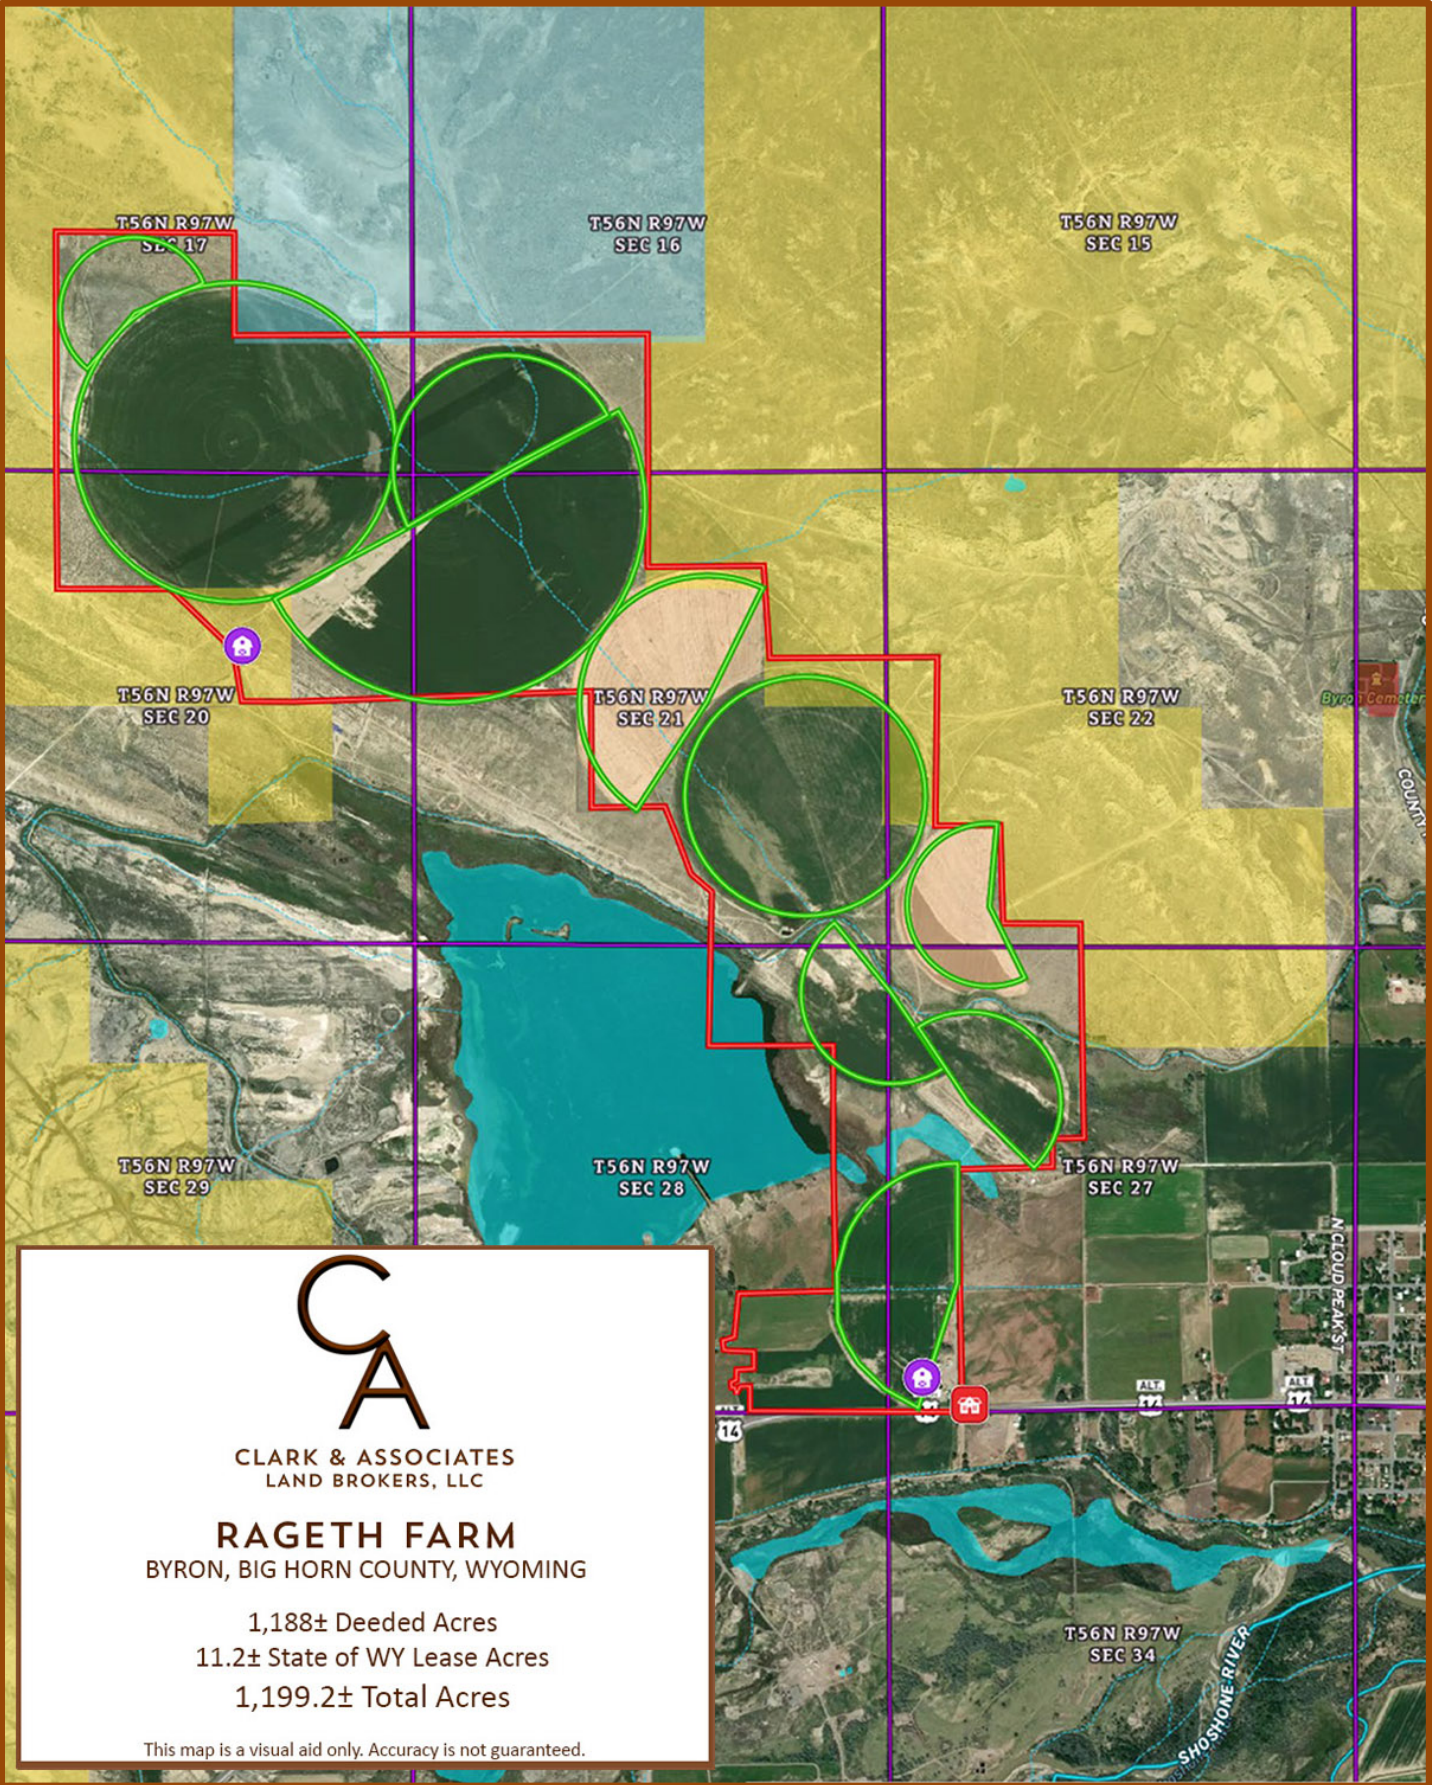

RAGETH FARM TOPO MAP

CLARK & ASSOCIATES
LAND BROKERS, LLC

RAGETH FARM
BYRON, BIG HORN COUNTY, WYOMING

1,188± Deeded Acres
11.2± State of WY Lease Acres
1,199.2± Total Acres

This map is a visual aid only. Accuracy is not guaranteed.

RAGETH FARM ORTHO MAP

CLARK & ASSOCIATES
LAND BROKERS, LLC

RAGETH FARM
BYRON, BIG HORN COUNTY, WYOMING

1,188± Deeded Acres
11.2± State of WY Lease Acres
1,199.2± Total Acres

This map is a visual aid only. Accuracy is not guaranteed.