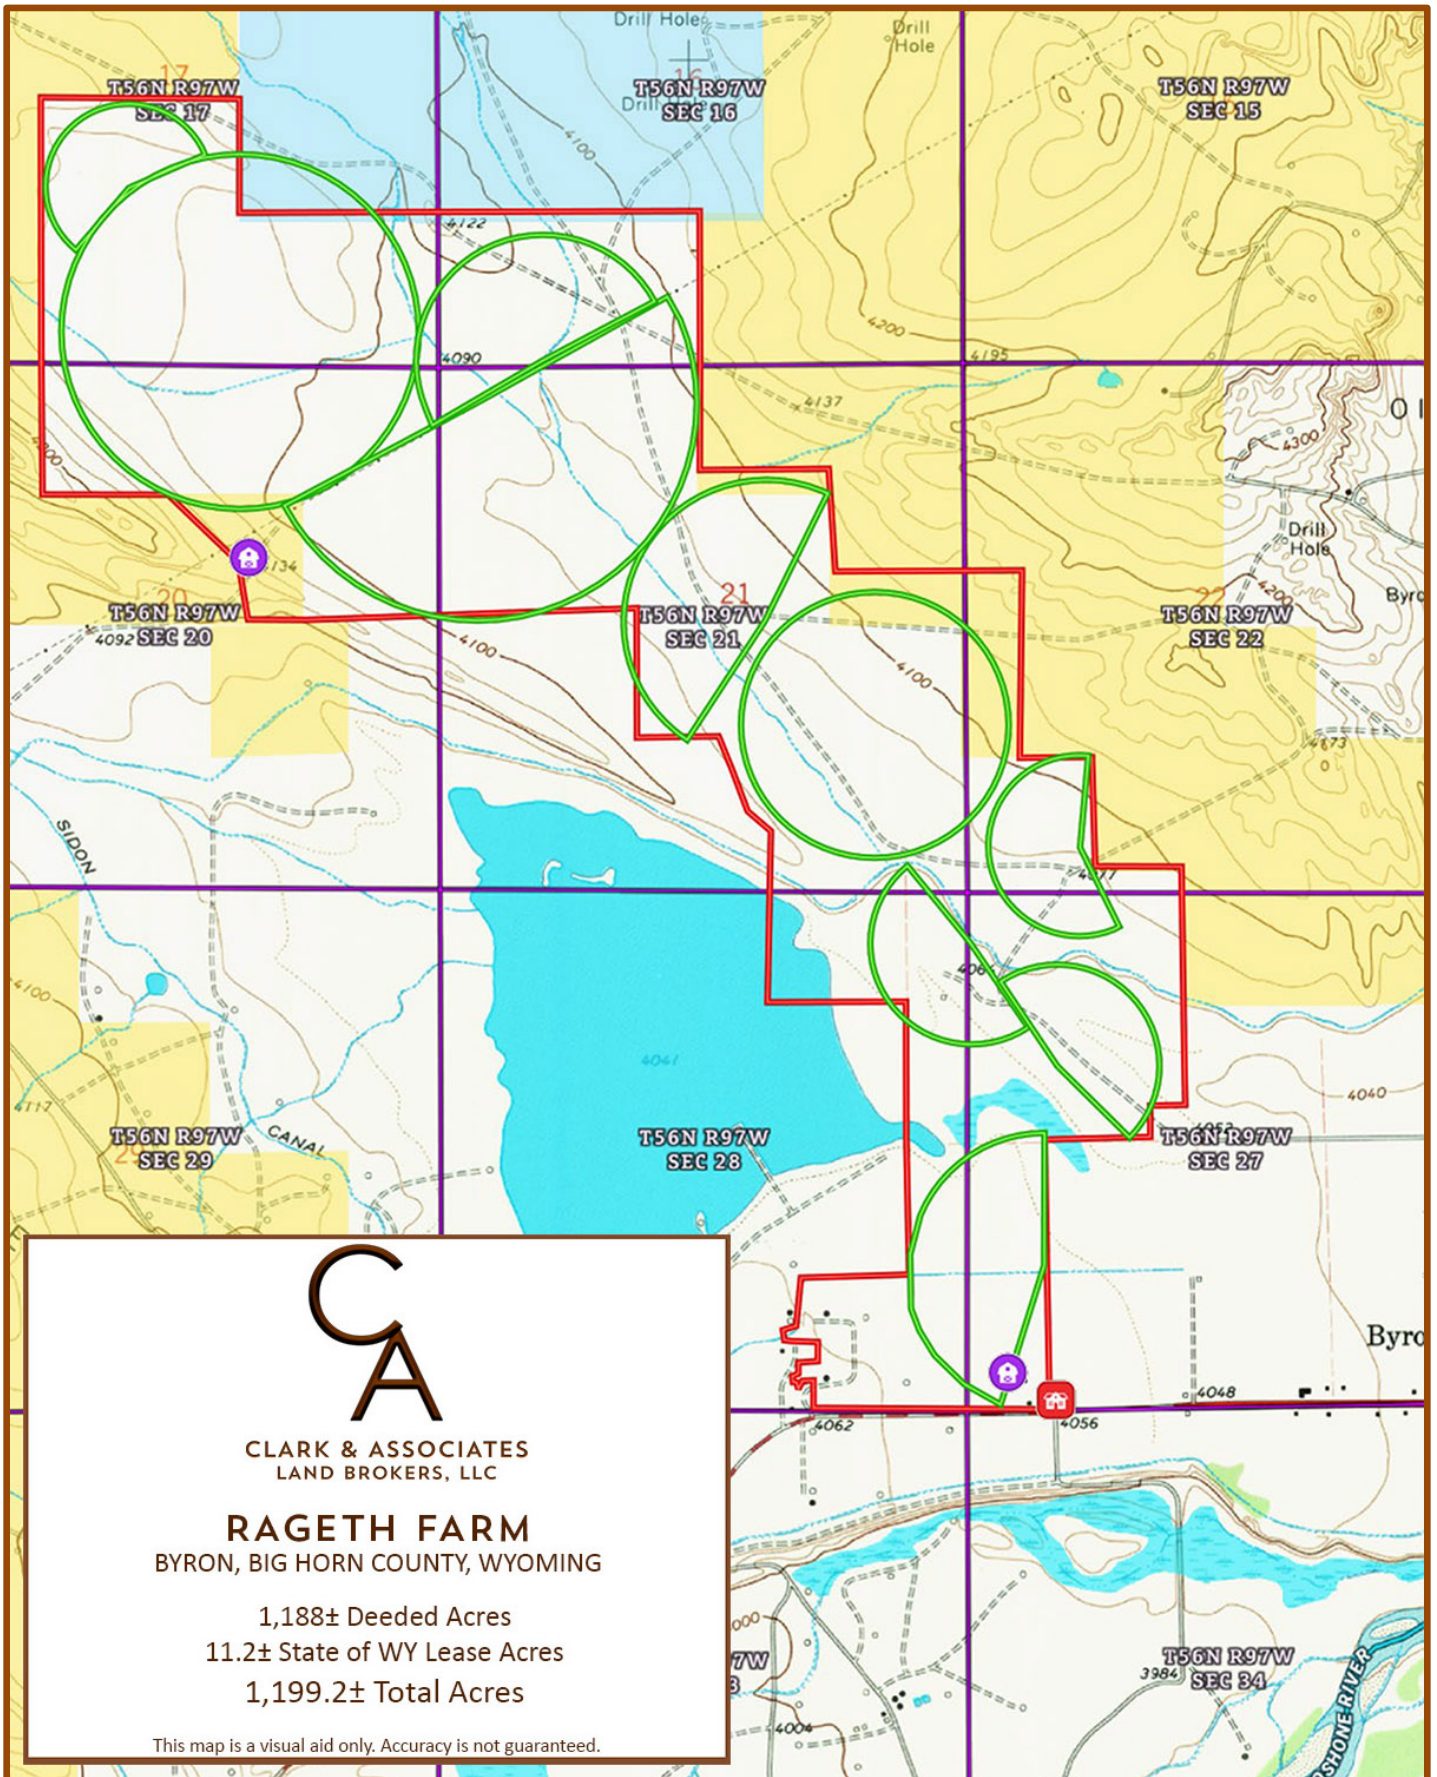

RAGETH FARM TOPO MAP

CLARK & ASSOCIATES
LAND BROKERS, LLC

RAGETH FARM
BYRON, BIG HORN COUNTY, WYOMING

1,188± Deeded Acres
11.2± State of WY Lease Acres
1,199.2± Total Acres

This map is a visual aid only. Accuracy is not guaranteed.

RAGETH FARM ORTHO MAP

CLARK & ASSOCIATES
LAND BROKERS, LLC

RAGETH FARM
BYRON, BIG HORN COUNTY, WYOMING

1,188± Deeded Acres
11.2± State of WY Lease Acres
1,199.2± Total Acres

This map is a visual aid only. Accuracy is not guaranteed.