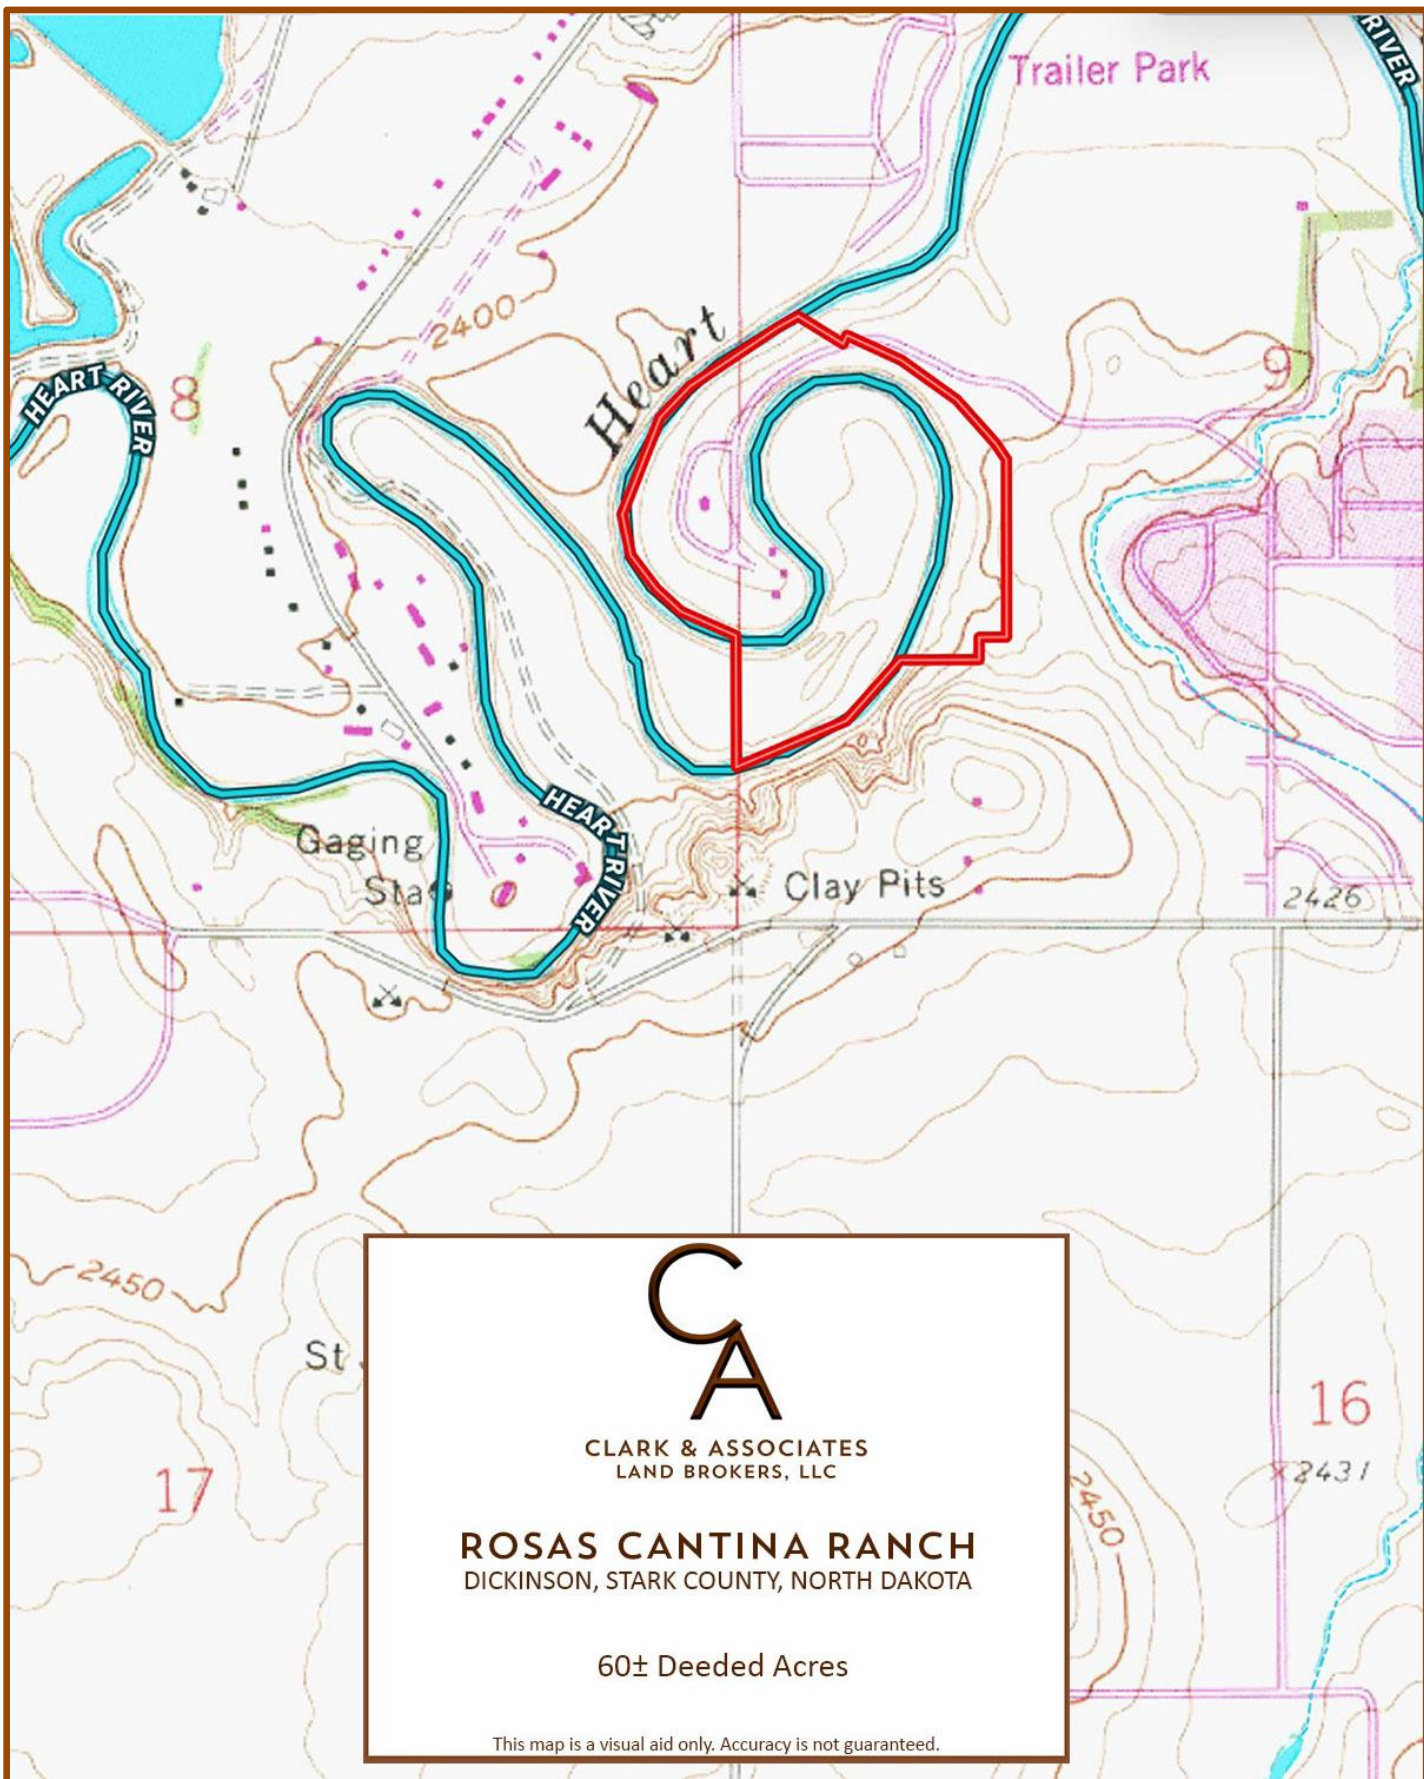

ROSAS CANTINA RANCH TOPO MAP

CLARK & ASSOCIATES
LAND BROKERS, LLC

ROSAS CANTINA RANCH
DICKINSON, STARK COUNTY, NORTH DAKOTA

60± Deeded Acres

This map is a visual aid only. Accuracy is not guaranteed.

ROSAS CANTINA RANCH ORTHO MAP

CLARK & ASSOCIATES
LAND BROKERS, LLC

ROSAS CANTINA RANCH
DICKINSON, STARK COUNTY, NORTH DAKOTA

60± Deeded Acres

This map is a visual aid only. Accuracy is not guaranteed.