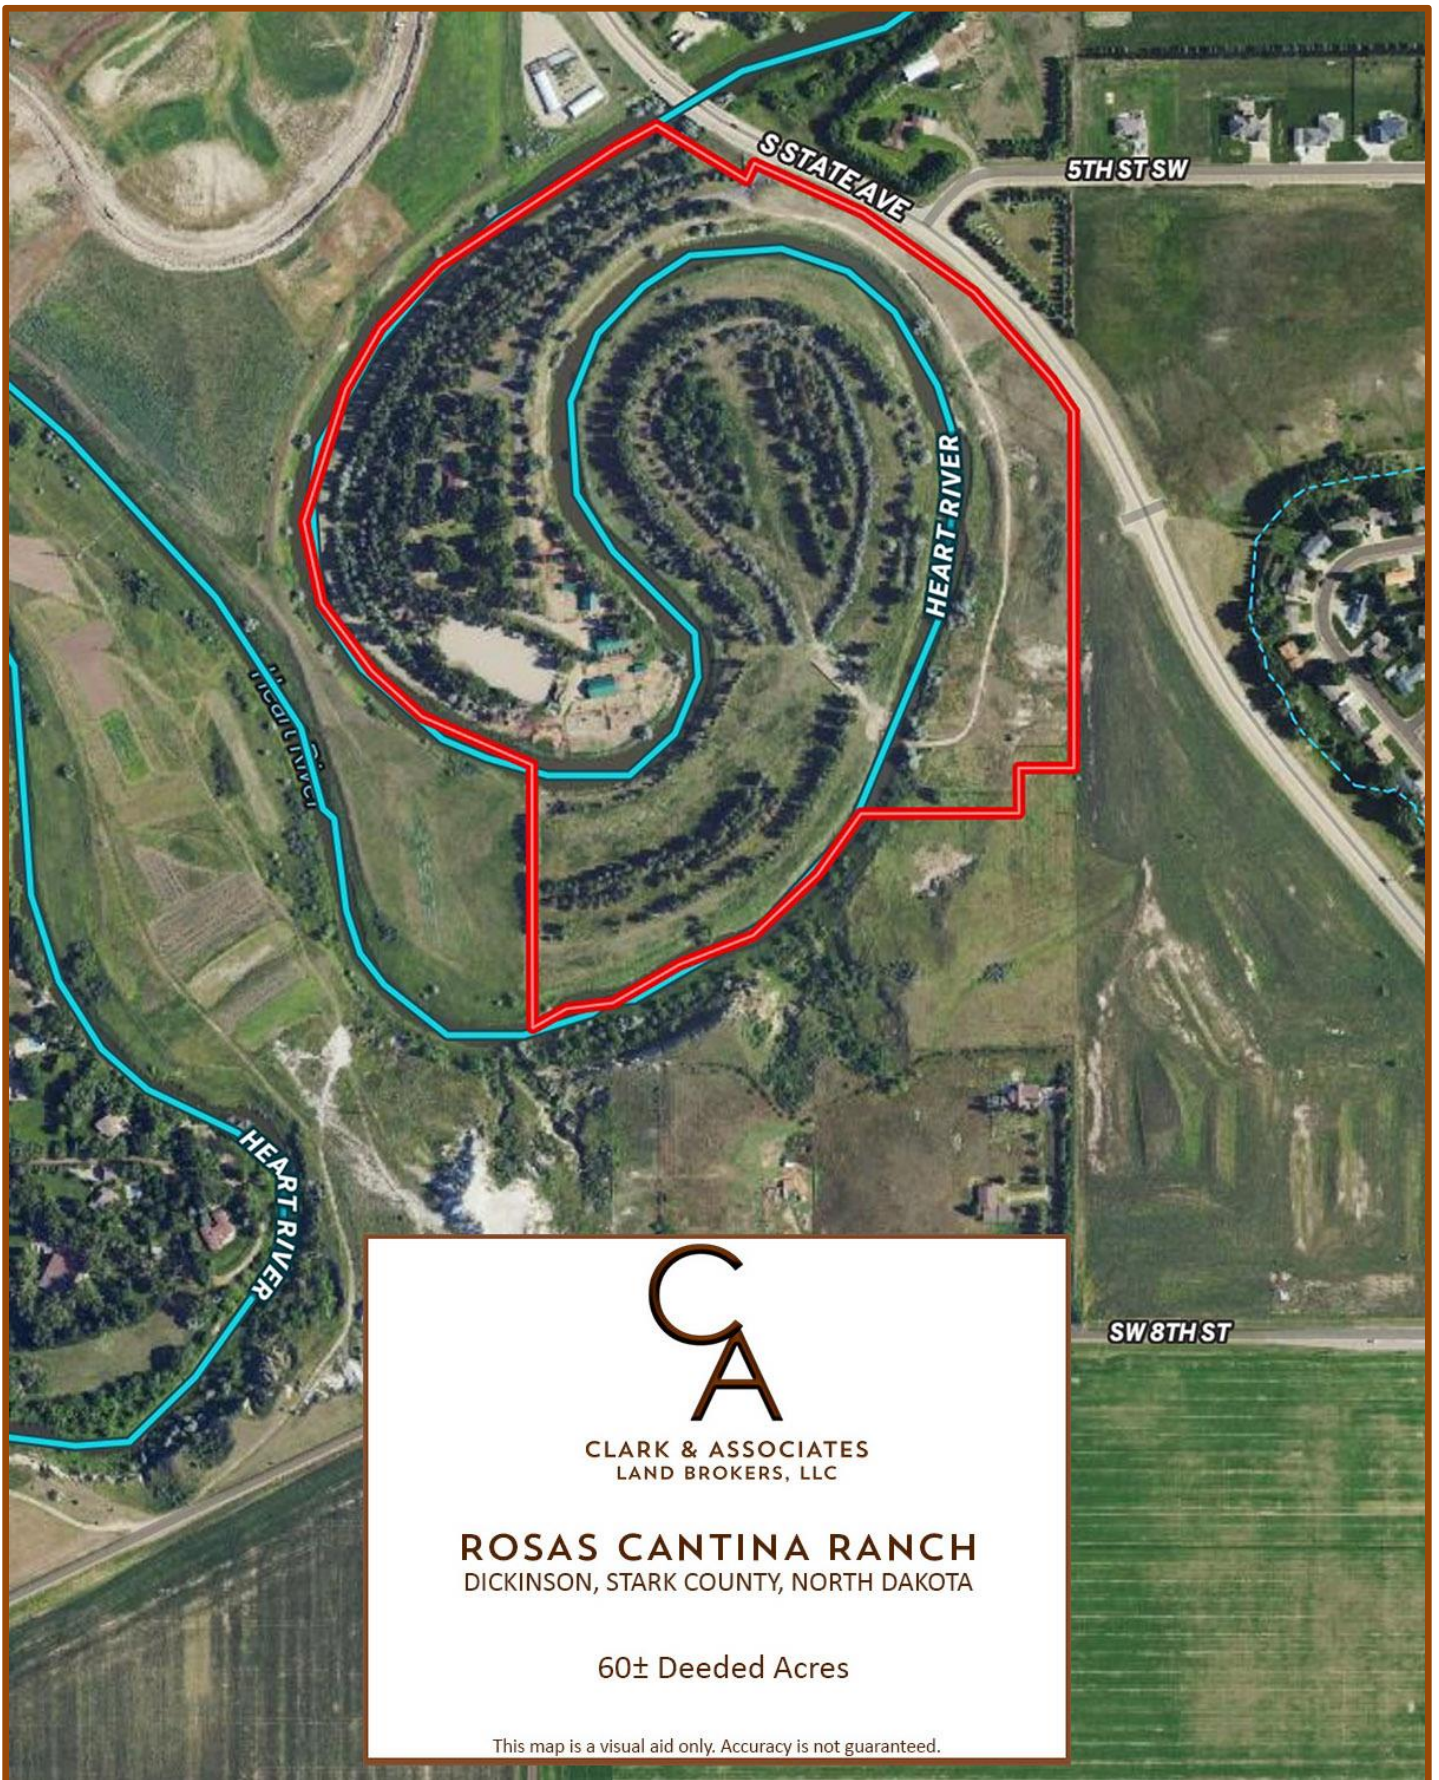

ROSAS CANTINA RANCH TOPO MAP

CLARK & ASSOCIATES
LAND BROKERS, LLC

ROSAS CANTINA RANCH
DICKINSON, STARK COUNTY, NORTH DAKOTA

60± Deeded Acres

This map is a visual aid only. Accuracy is not guaranteed.

ROSAS CANTINA RANCH ORTHO MAP

CLARK & ASSOCIATES
LAND BROKERS, LLC

ROSAS CANTINA RANCH
DICKINSON, STARK COUNTY, NORTH DAKOTA

60± Deeded Acres

This map is a visual aid only. Accuracy is not guaranteed.