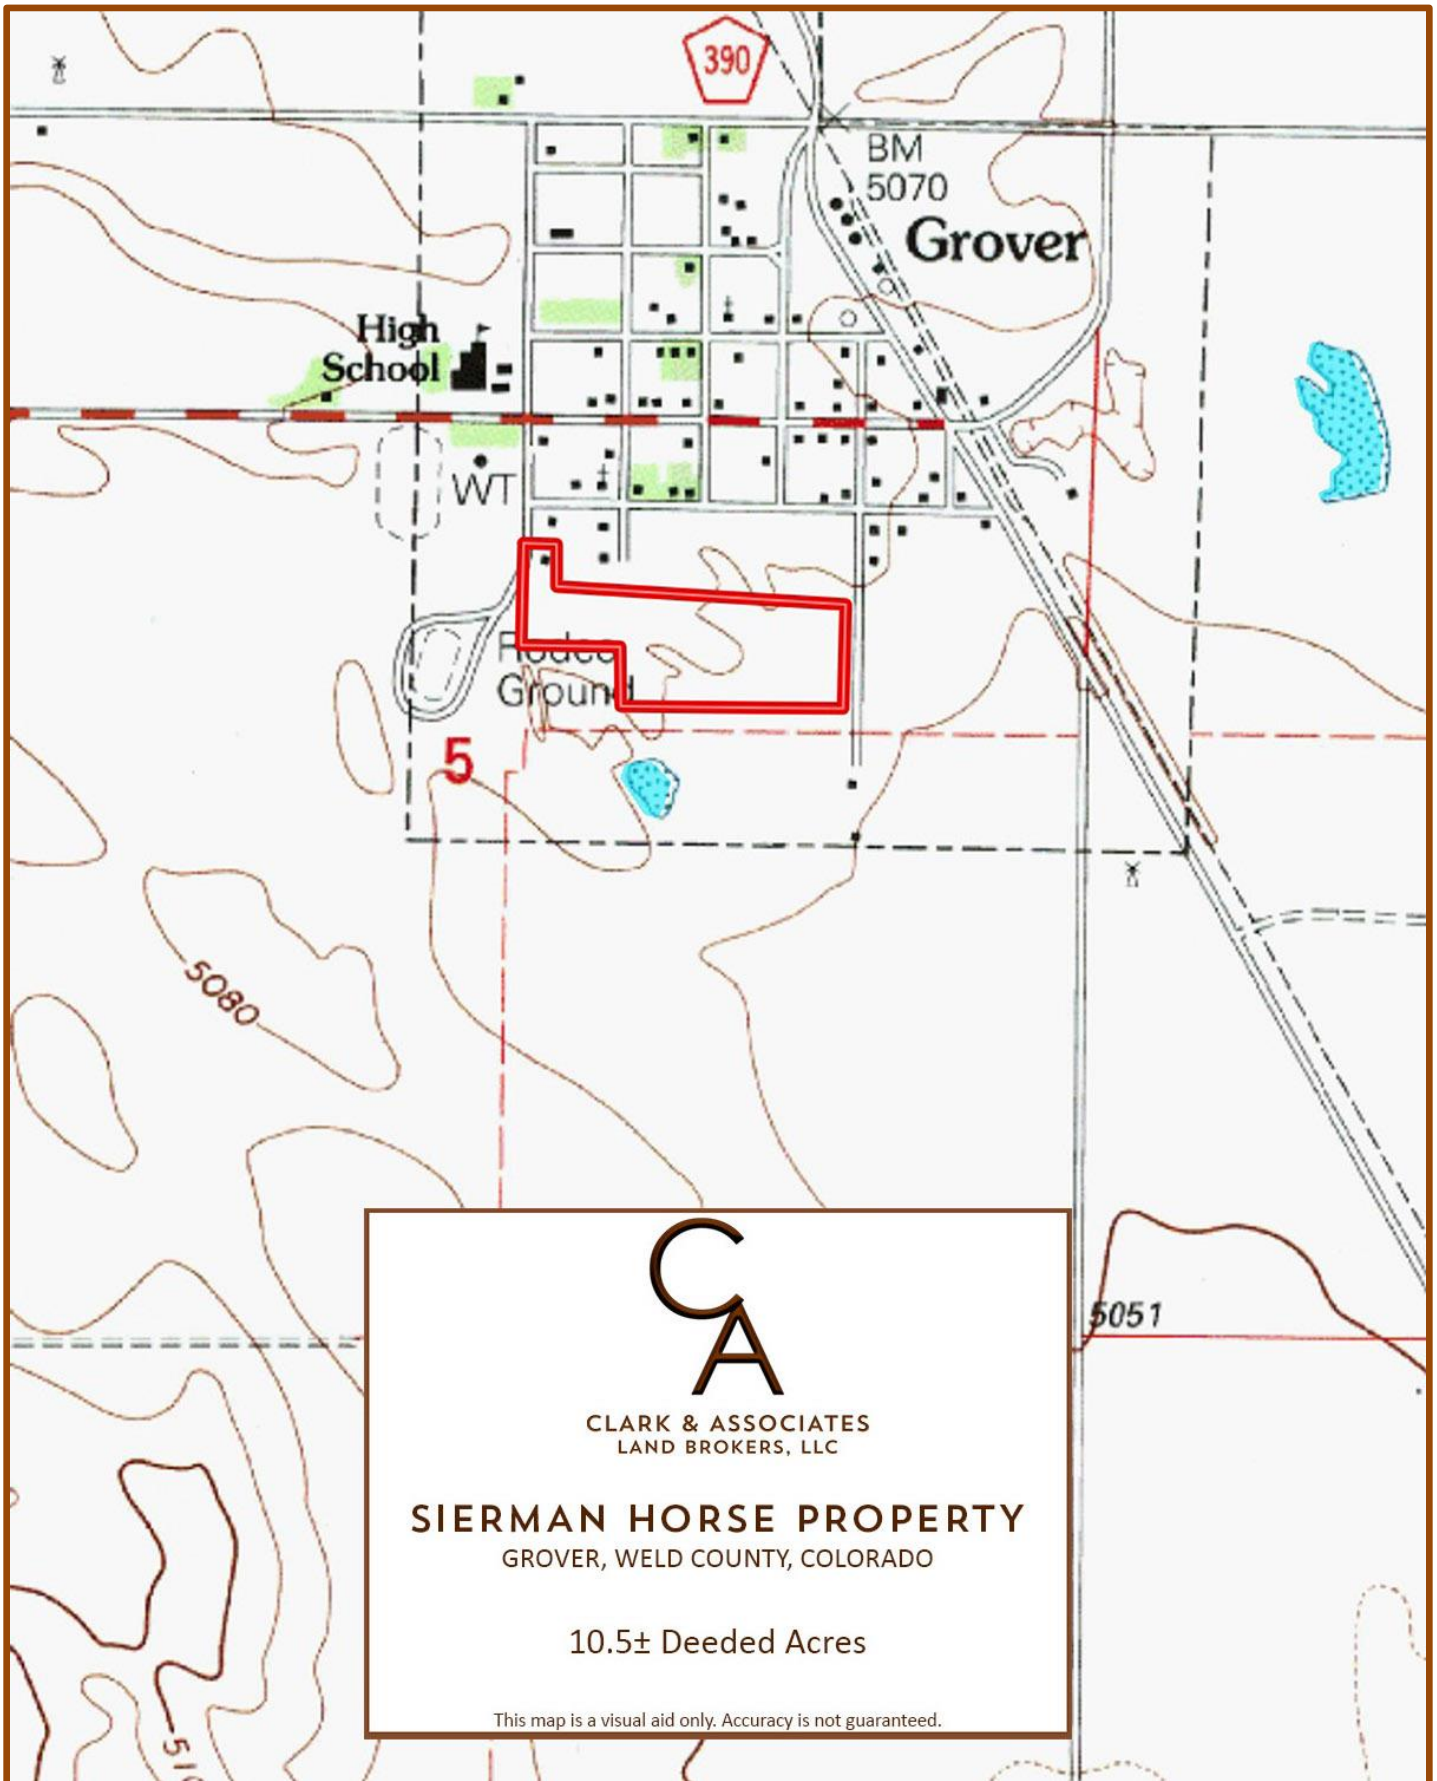

SIERMAN HORSE PROPERTY TOPO MAP

SIERMAN HORSE PROPERTY ORTHO MAP

CLARK & ASSOCIATES
LAND BROKERS, LLC

SIERMAN HORSE PROPERTY

GROVER, WELD COUNTY, COLORADO

10.5± Deeded Acres

This map is a visual aid only. Accuracy is not guaranteed.