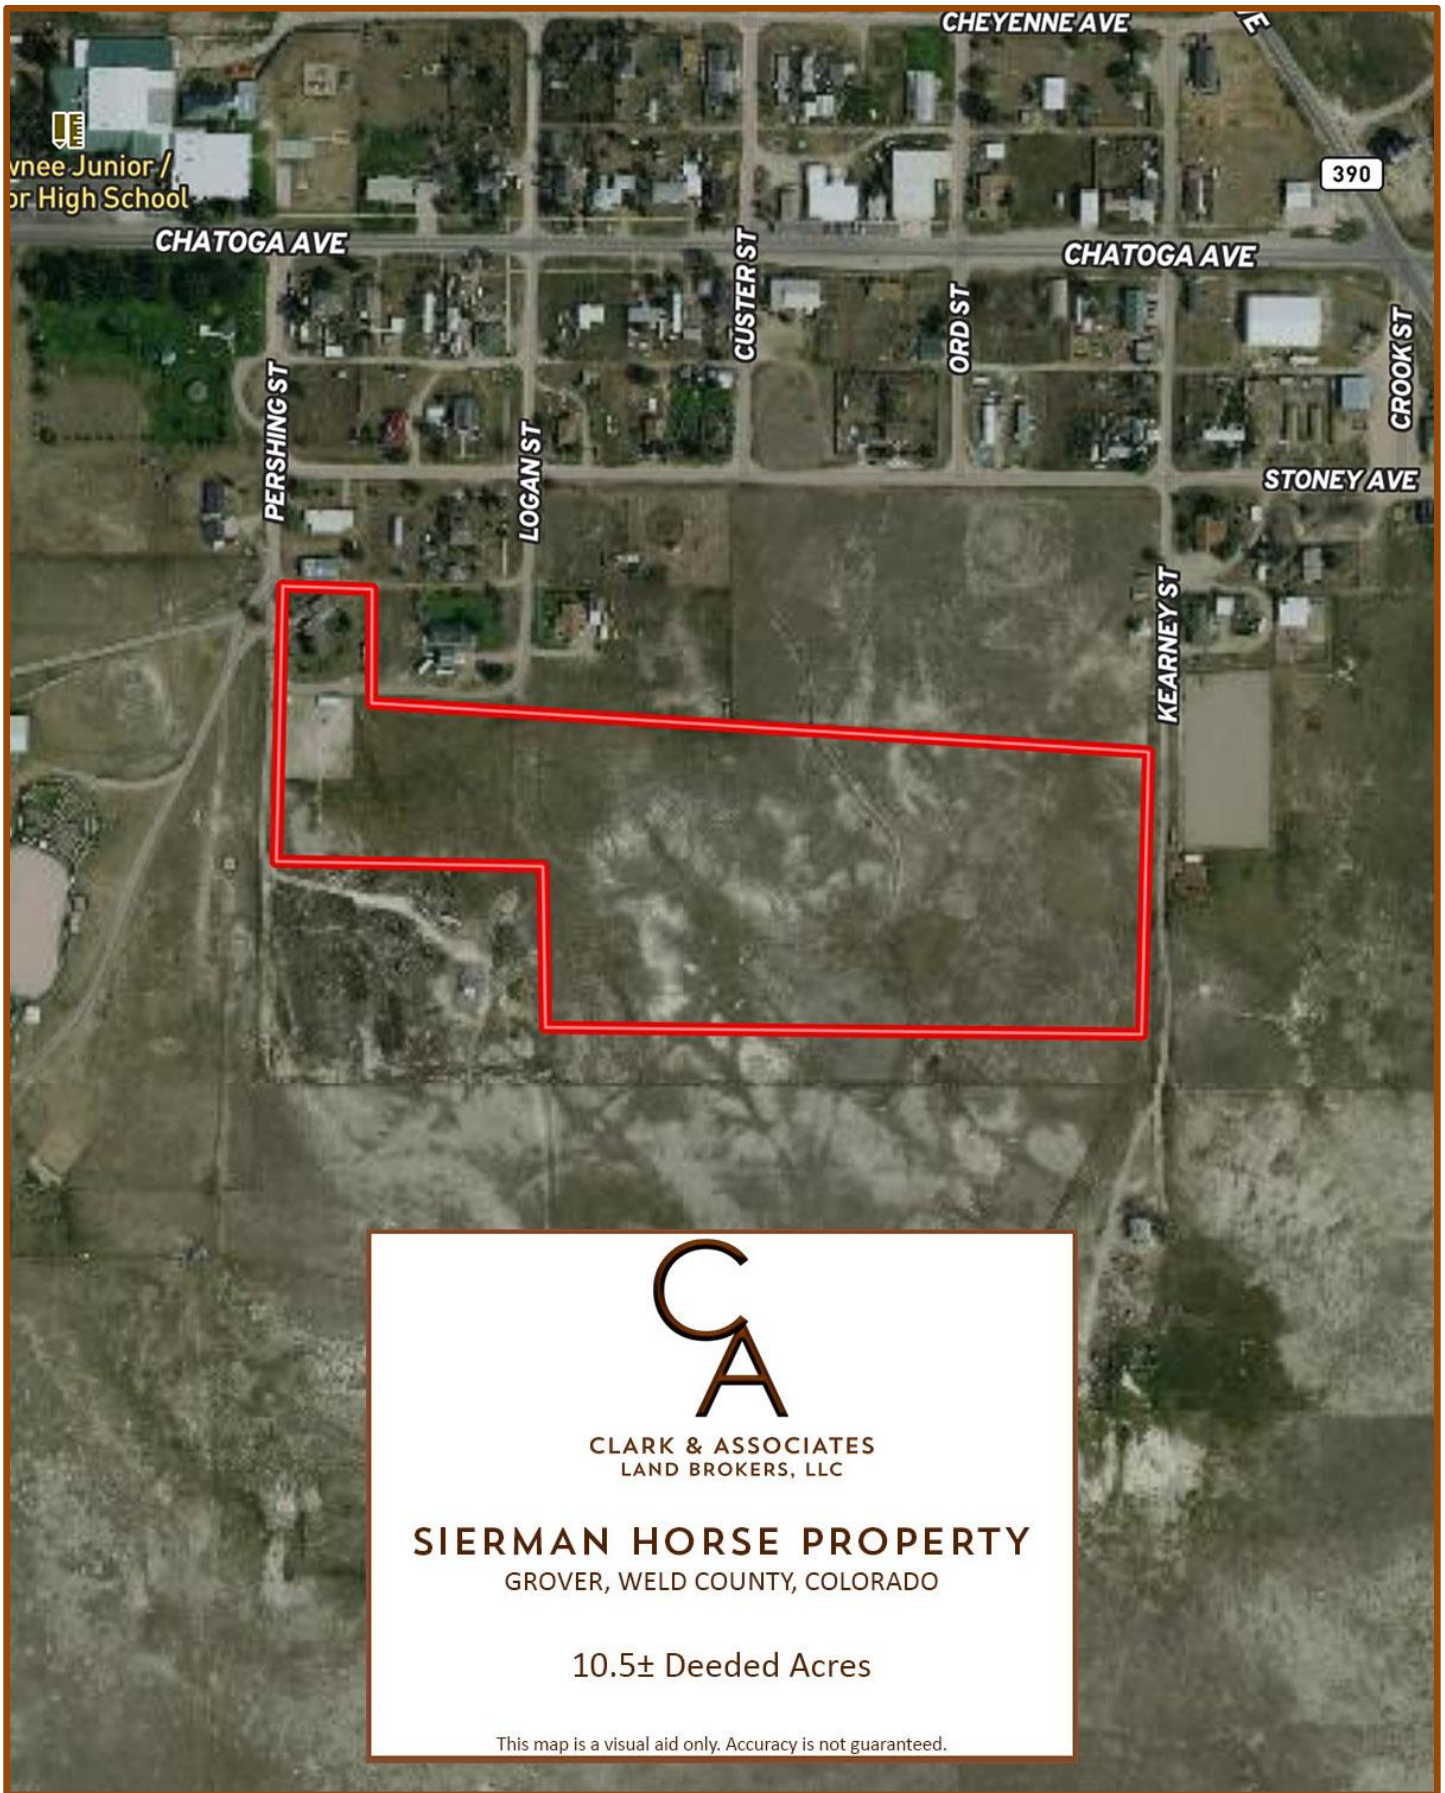

SIERMAN HORSE PROPERTY TOPO MAP

SIERMAN HORSE PROPERTY ORTHO MAP

CLARK & ASSOCIATES
LAND BROKERS, LLC

SIERMAN HORSE PROPERTY

GROVER, WELD COUNTY, COLORADO

10.5± Deeded Acres

This map is a visual aid only. Accuracy is not guaranteed.