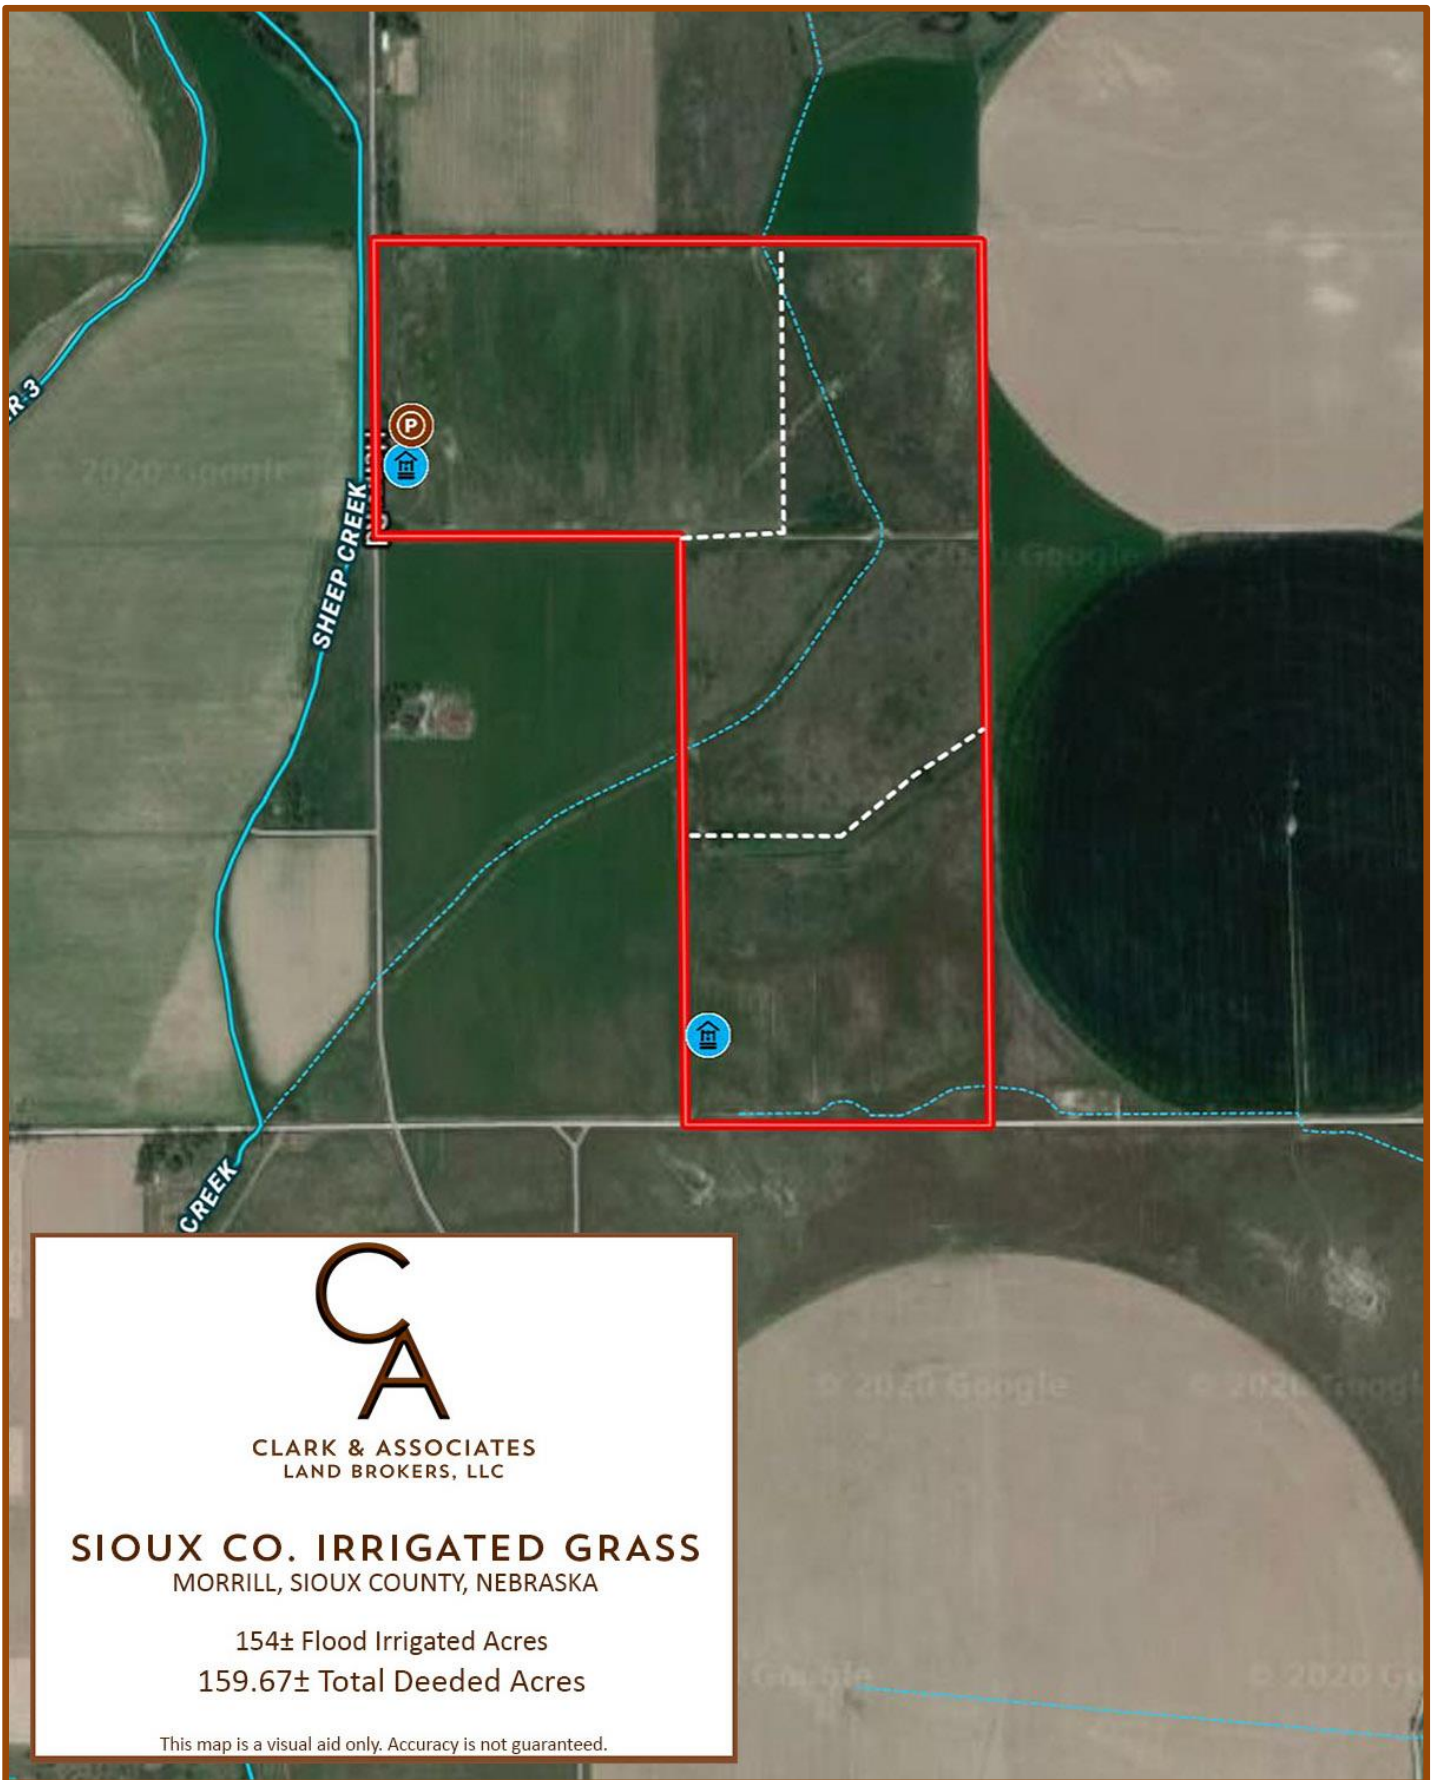

SIoux COUNTY IRRIGATED GRASS TOPO MAP

SIoux COUNTY IRRIGATED GRASS ORTHO MAP

CLARK & ASSOCIATES
LAND BROKERS, LLC

SIoux CO. IRRIGATED GRASS
MORRILL, SIOUX COUNTY, NEBRASKA

154± Flood Irrigated Acres
159.67± Total Deeded Acres

This map is a visual aid only. Accuracy is not guaranteed.