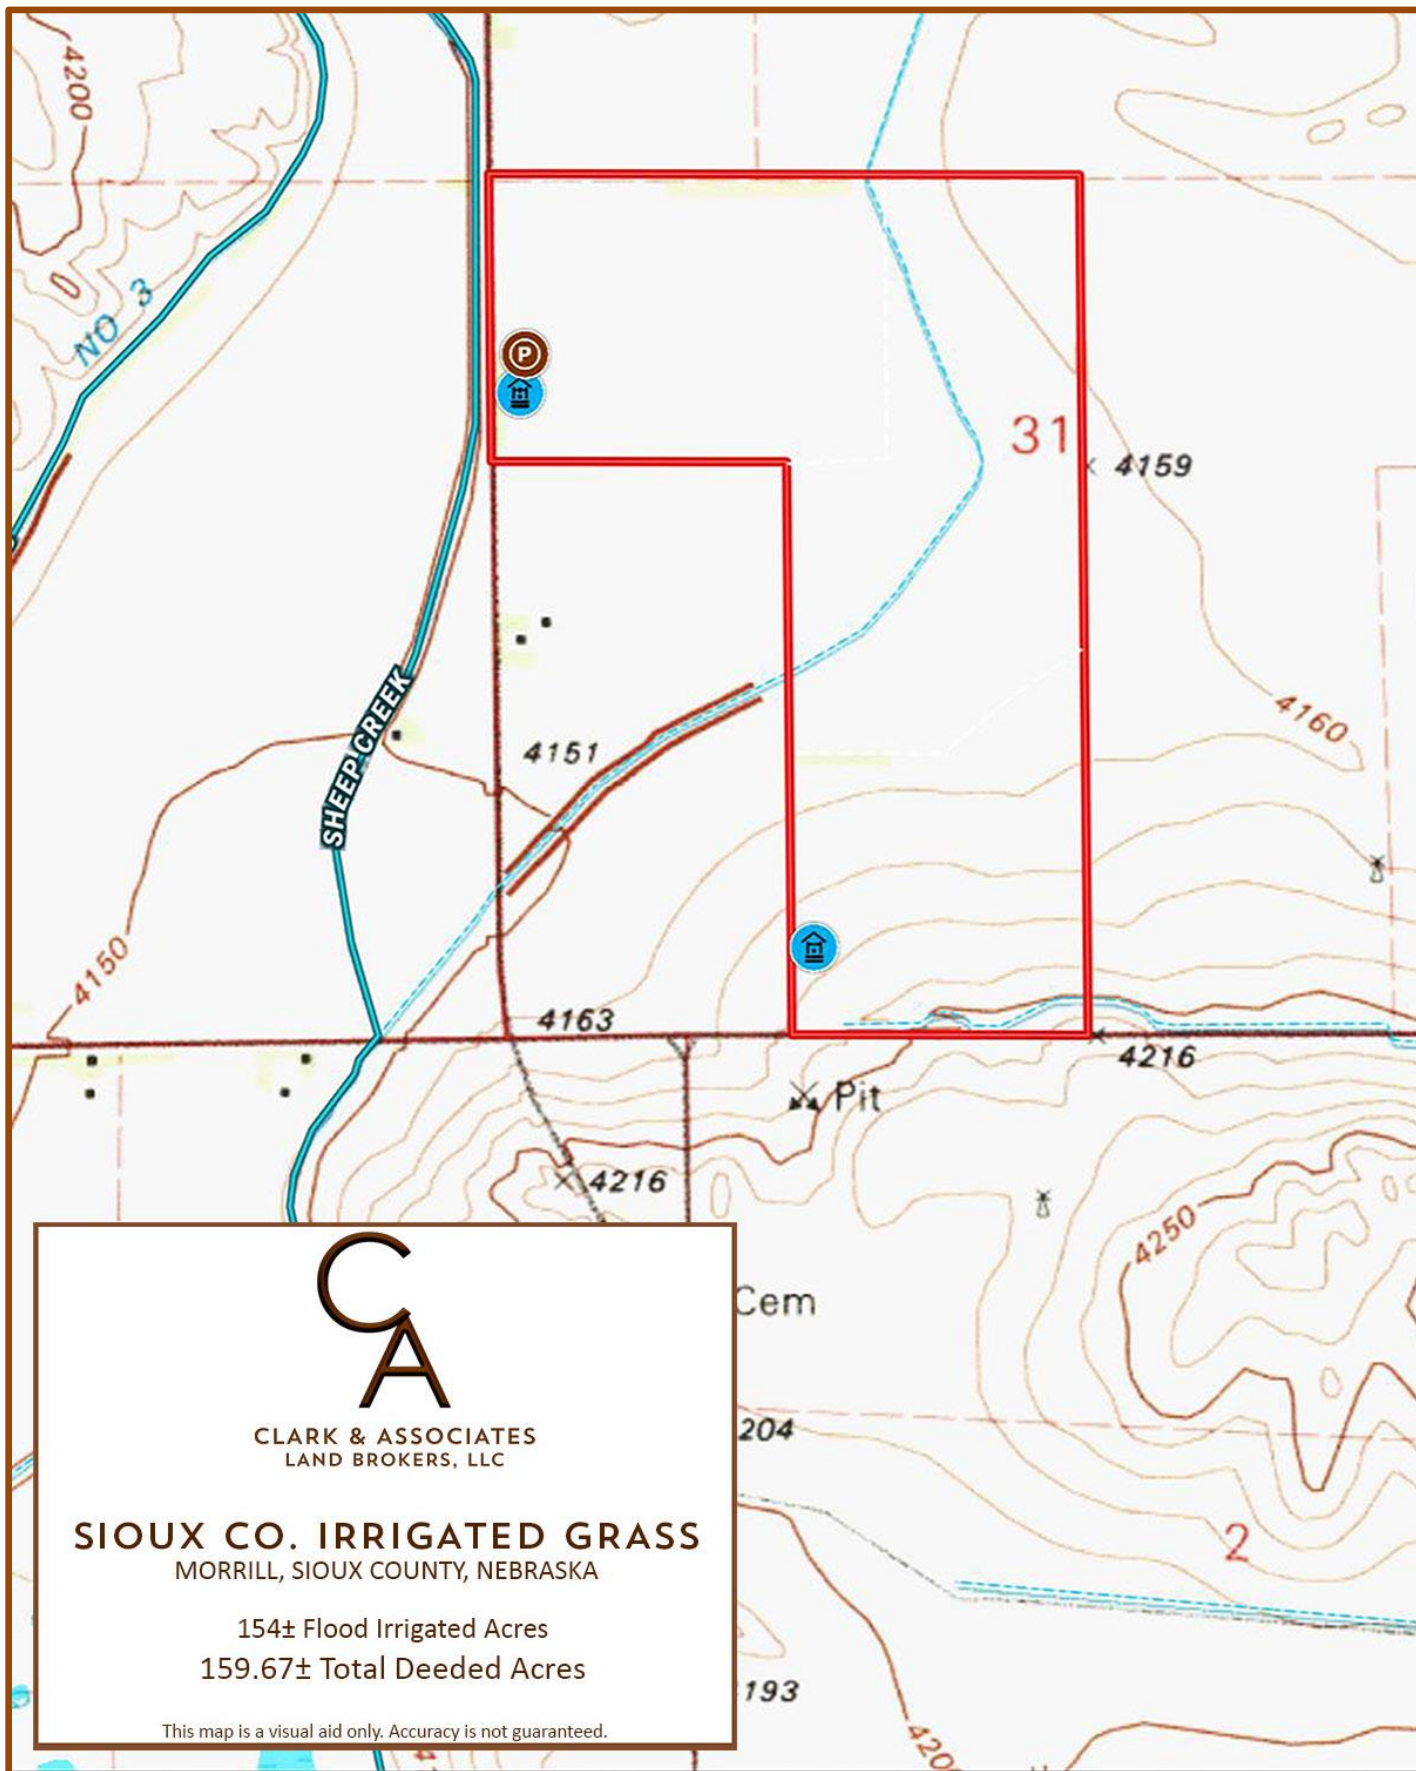

SIoux COUNTY IRRIGATED GRASS TOPO MAP

SIoux COUNTY IRRIGATED GRASS ORTHO MAP

CLARK & ASSOCIATES
LAND BROKERS, LLC

SIoux CO. IRRIGATED GRASS
MORRILL, SIOUX COUNTY, NEBRASKA

154± Flood Irrigated Acres
159.67± Total Deeded Acres

This map is a visual aid only. Accuracy is not guaranteed.