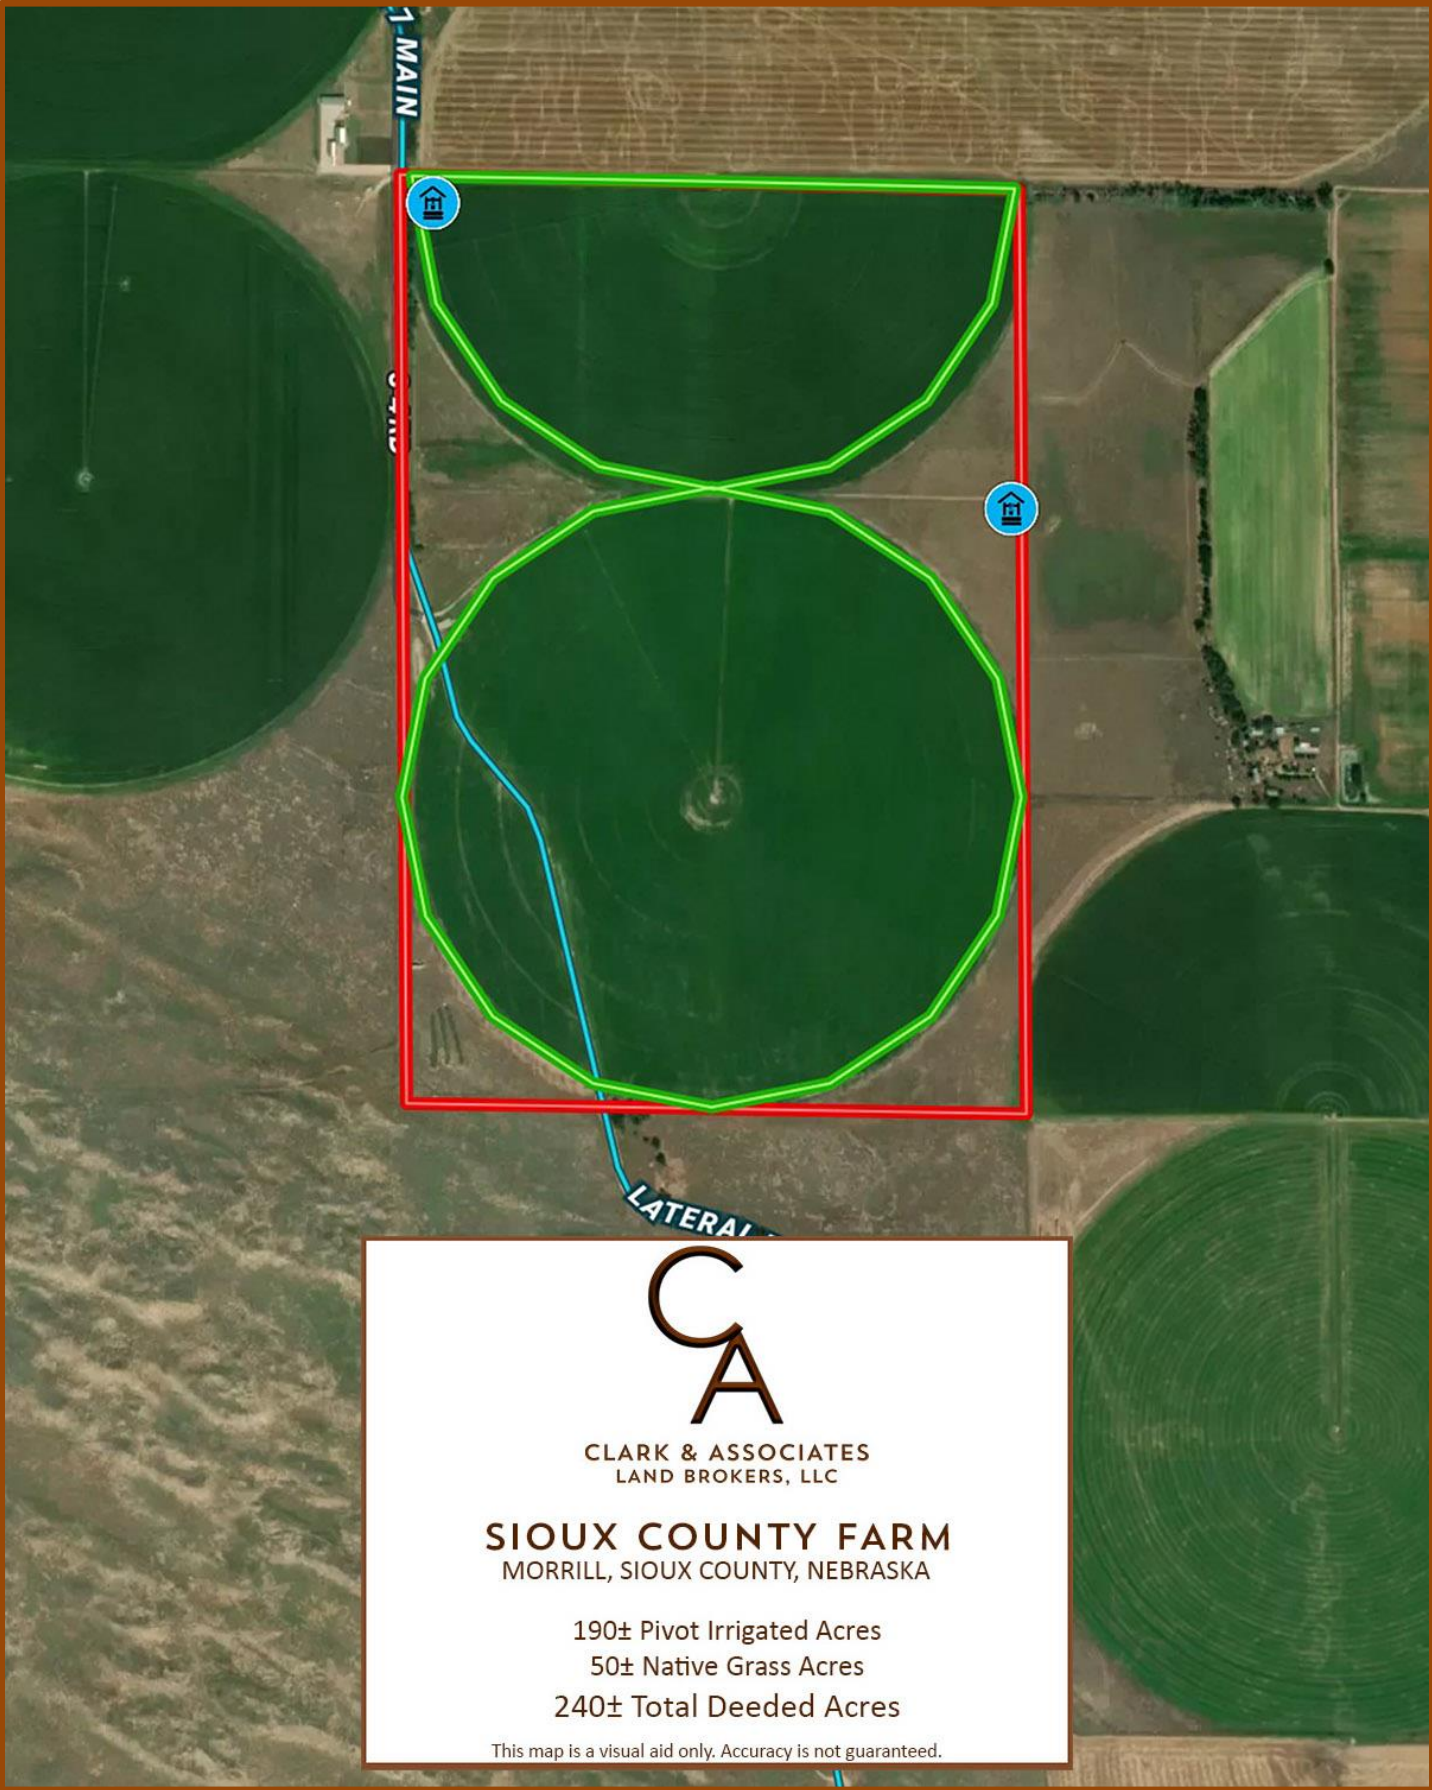

SIoux COUNTY FARM TOPO MAP

SIoux COUNTY FARM ORTHO MAP

CLARK & ASSOCIATES
LAND BROKERS, LLC

SIoux COUNTY FARM
MORRILL, SIoux COUNTY, NEBRASKA

190± Pivot Irrigated Acres
50± Native Grass Acres
240± Total Deeded Acres

This map is a visual aid only. Accuracy is not guaranteed.