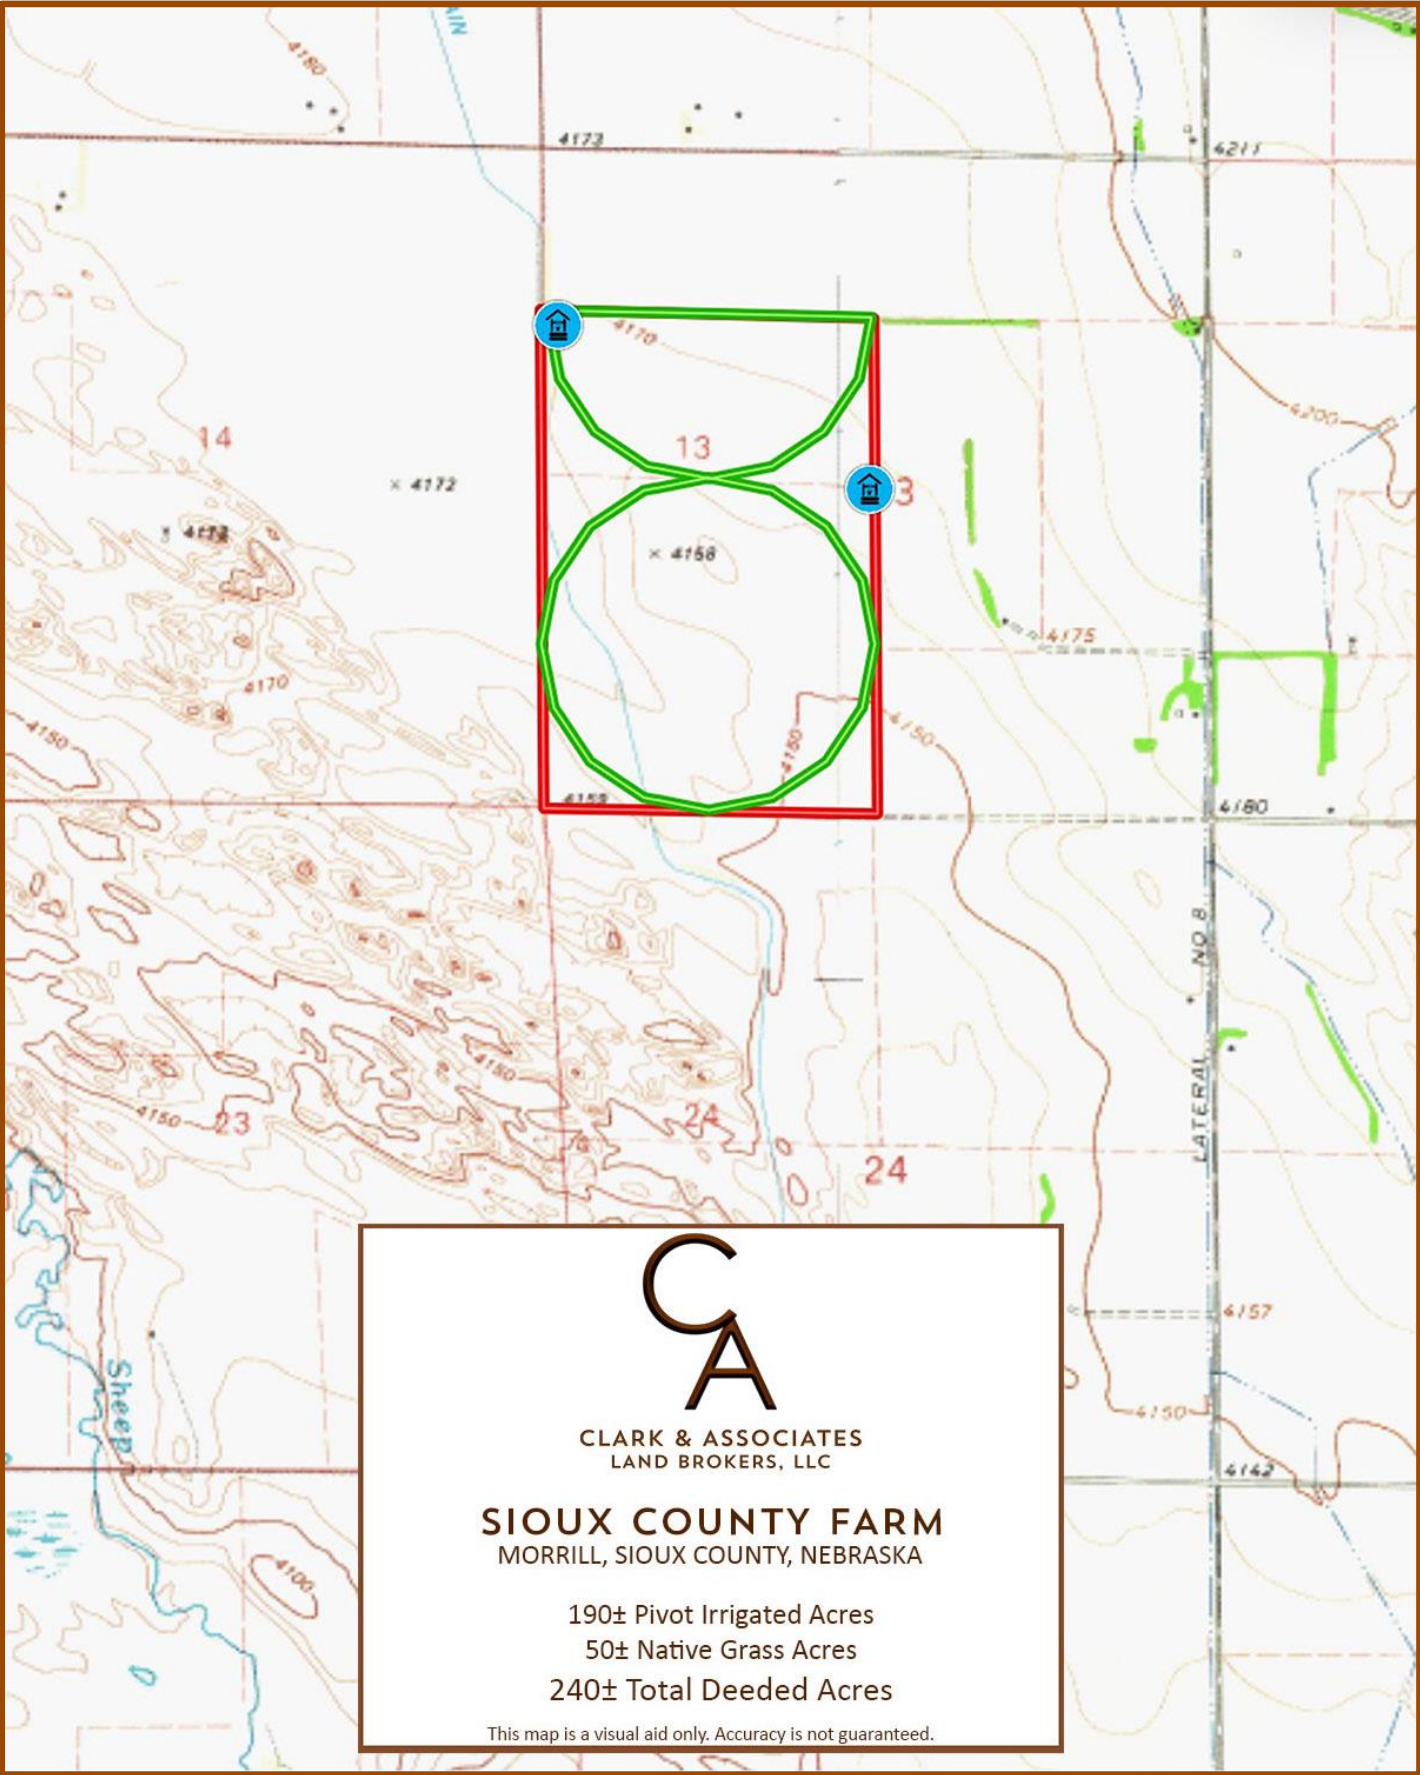

SIoux COUNTY FARM TOPO MAP

SIoux COUNTY FARM ORTHO MAP

CLARK & ASSOCIATES
LAND BROKERS, LLC

SIoux COUNTY FARM
MORRILL, SIoux COUNTY, NEBRASKA

190± Pivot Irrigated Acres
50± Native Grass Acres
240± Total Deeded Acres

This map is a visual aid only. Accuracy is not guaranteed.