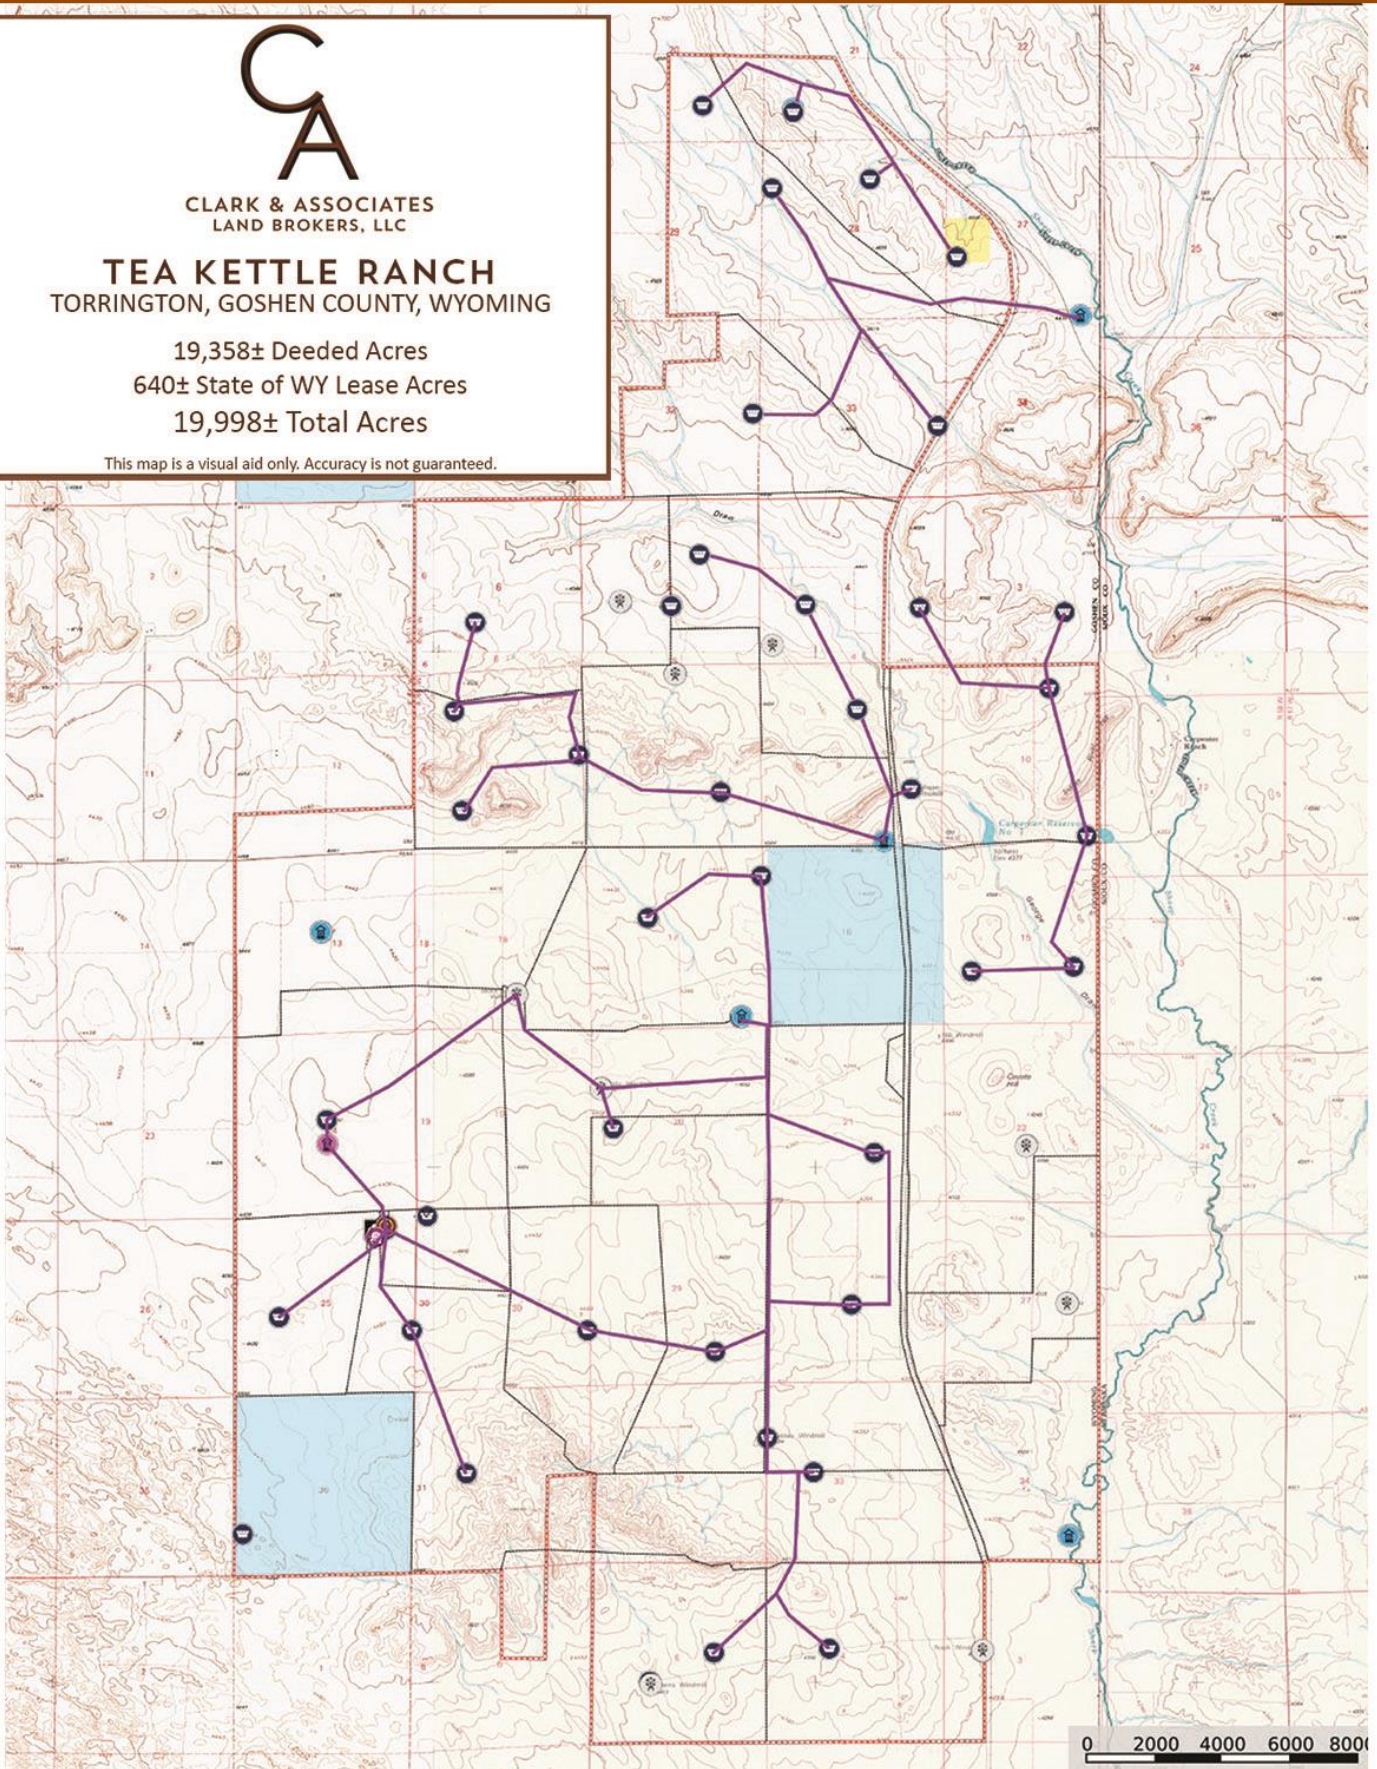

# TEA KETTLE RANCH TOPO MAP

CLARK & ASSOCIATES  
LAND BROKERS, LLC

## TEA KETTLE RANCH TORRINGTON, GOSHEN COUNTY, WYOMING

19,358± Deeded Acres  
640± State of WY Lease Acres  
19,998± Total Acres

This map is a visual aid only. Accuracy is not guaranteed.

# TEA KETTLE RANCH ORTHO MAP

CLARK & ASSOCIATES  
LAND BROKERS, LLC