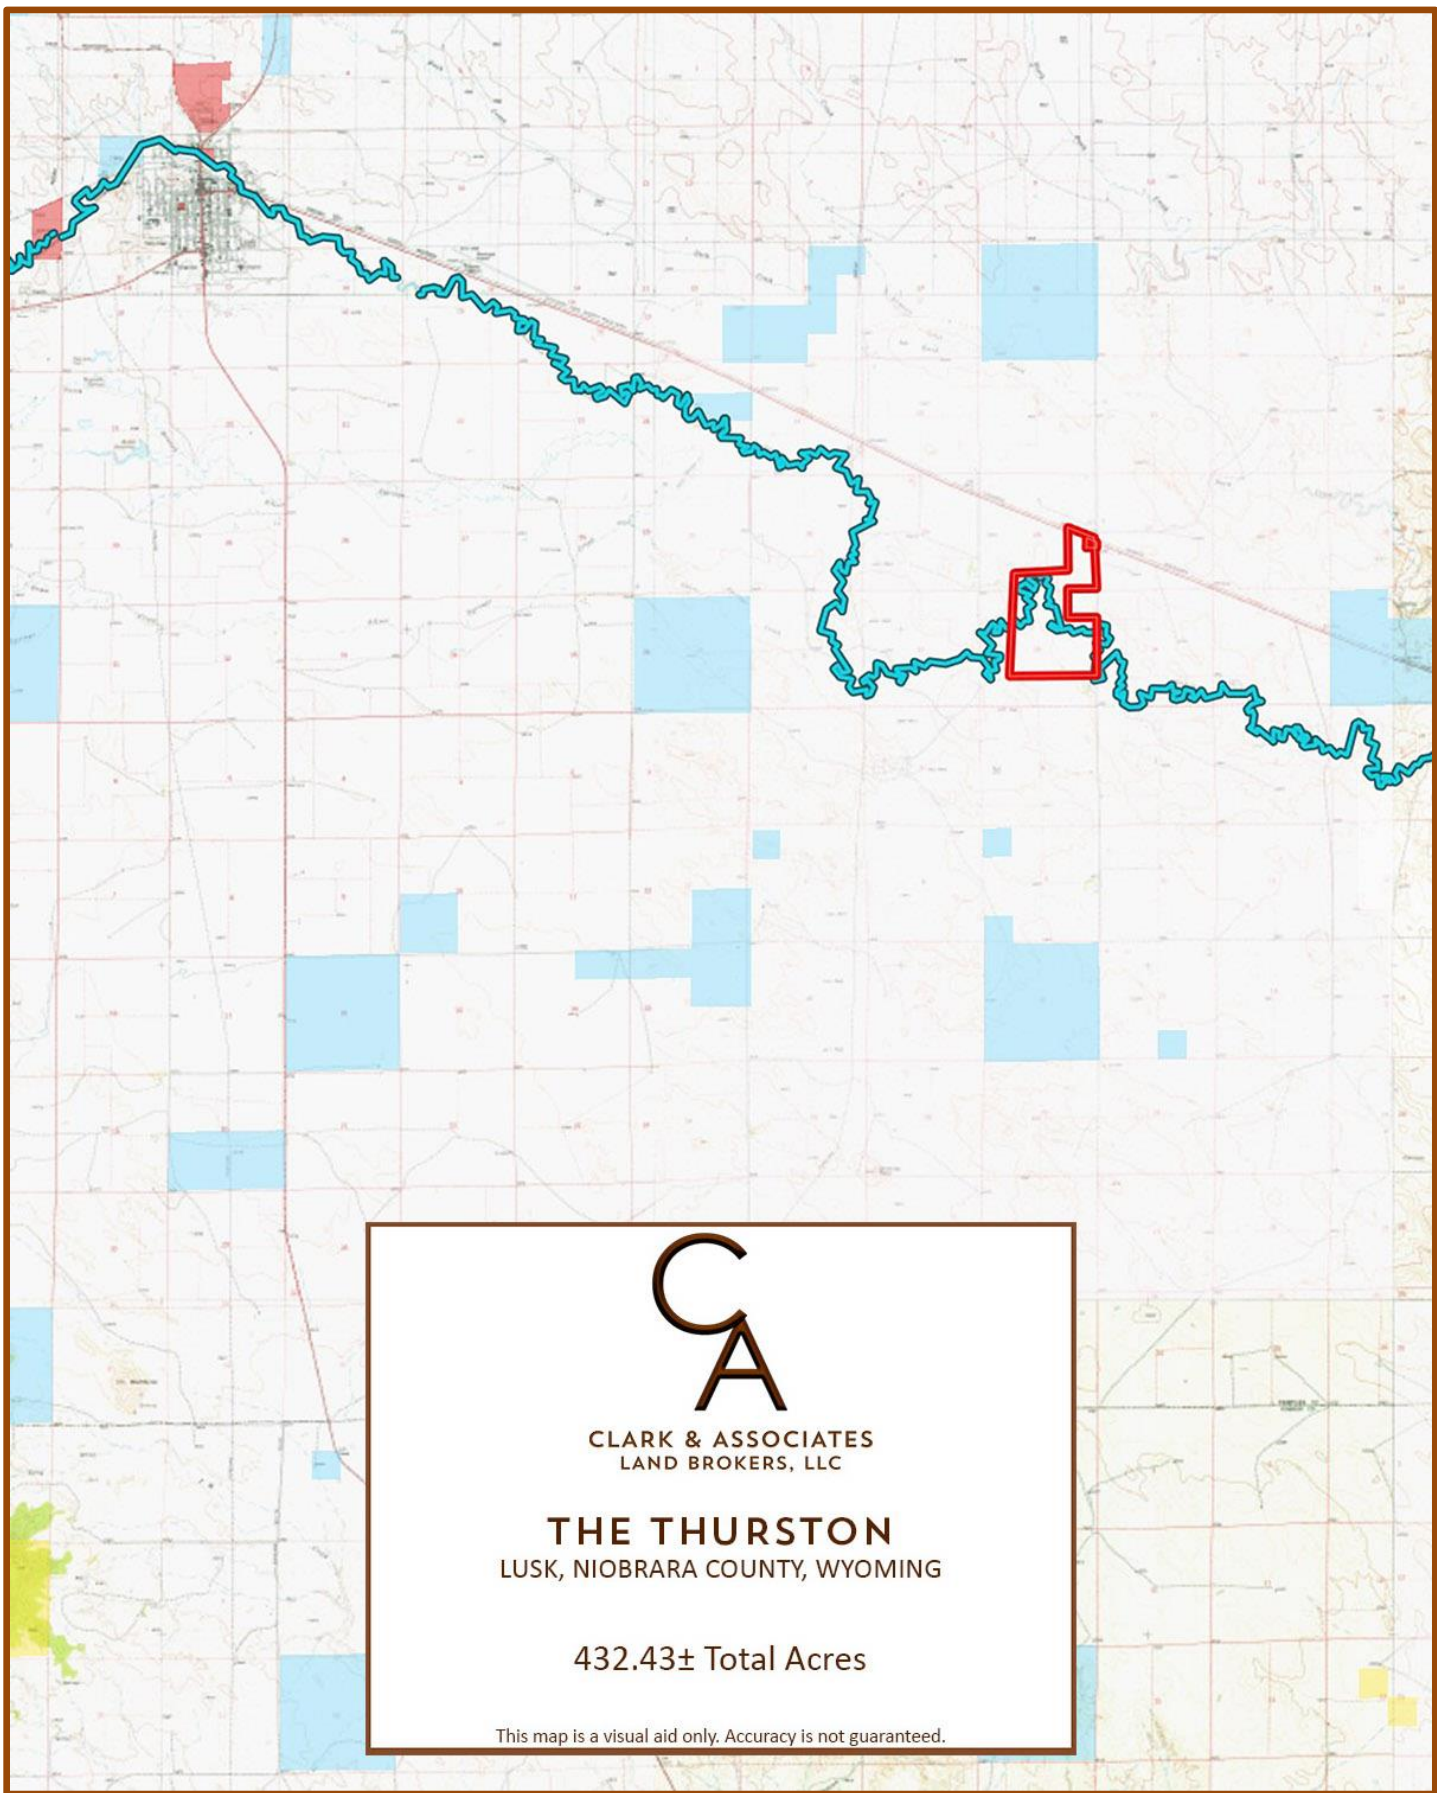

THE THURSTON TOPO MAP

CLARK & ASSOCIATES
LAND BROKERS, LLC

THE THURSTON
LUSK, NIOBRARA COUNTY, WYOMING

432.43± Total Acres

This map is a visual aid only. Accuracy is not guaranteed.

THE THURSTON ORTHO MAP