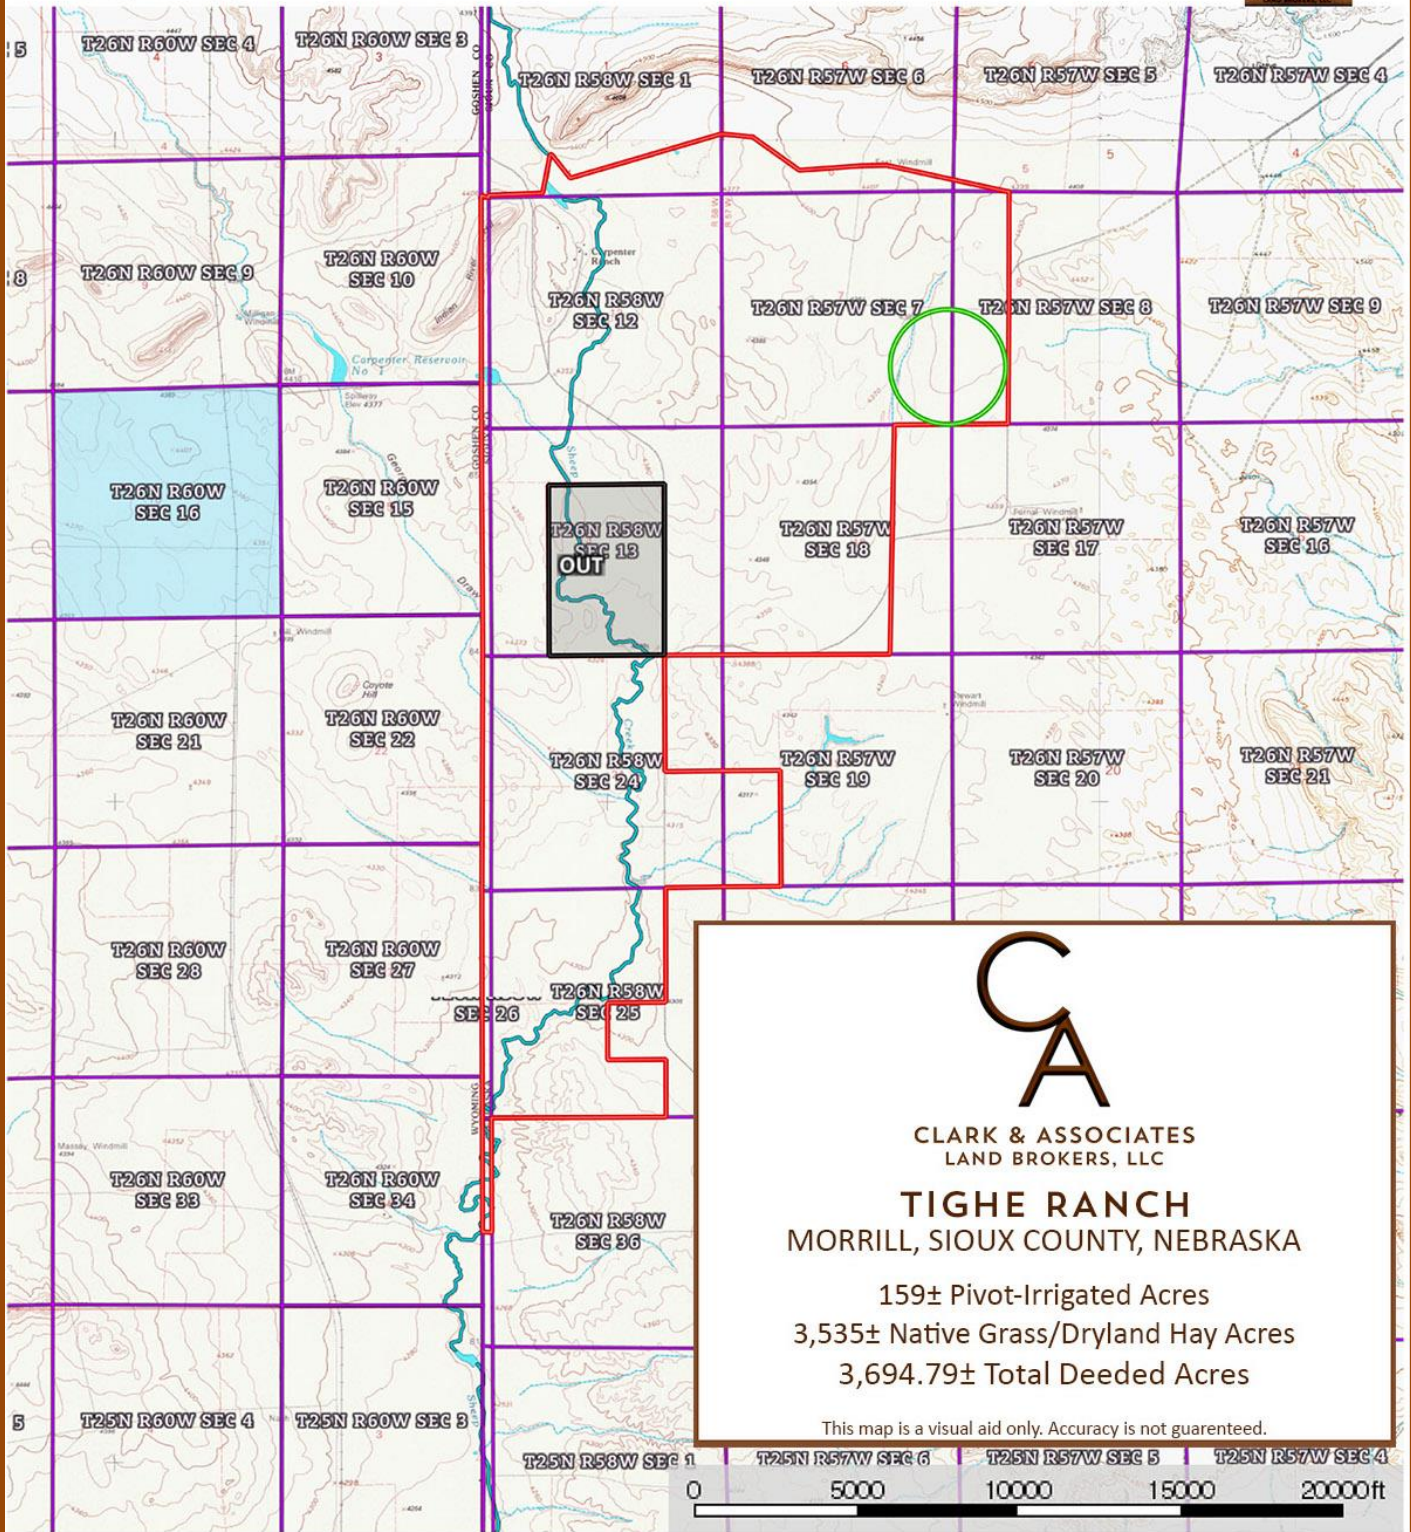

TIGHE RANCH TOPO MAP

Tighe Farm and Ranch
Nebraska, 3933 AC +/-

- Pivot
- OUT
- Boundary
- Forest Service
- State Land
- Fish and Wildlife
- National Park
- Other
- BLM
- Local Government
- Conservation Easements
- Stream, Intermittent
- River/Creek
- Water Body

TIGHE RANCH ORTHO MAP

Tighe Farm and Ranch

Nebraska, 3933 AC +/-

CLARK & ASSOCIATES
 LAND BROKERS, LLC
TIGHE RANCH
 MORRILL, SIOUX COUNTY, NEBRASKA
 159± Pivot-Irrigated Acres
 3,535± Native Grass/Dryland Hay Acres
 3,694.79± Total Deeded Acres
This map is a visual aid only. Accuracy is not guaranteed.

- | | | | | | | | | | |
|------------------------|----------------------|-------------|----------------|------------|-------------------|---------------|-------|-----|------------------|
| Pivot | OUT | Boundary | Forest Service | State Land | Fish and Wildlife | National Park | Other | BLM | Local Government |
| Conservation Easements | Stream, Intermittent | River/Creek | Water Body | | | | | | |