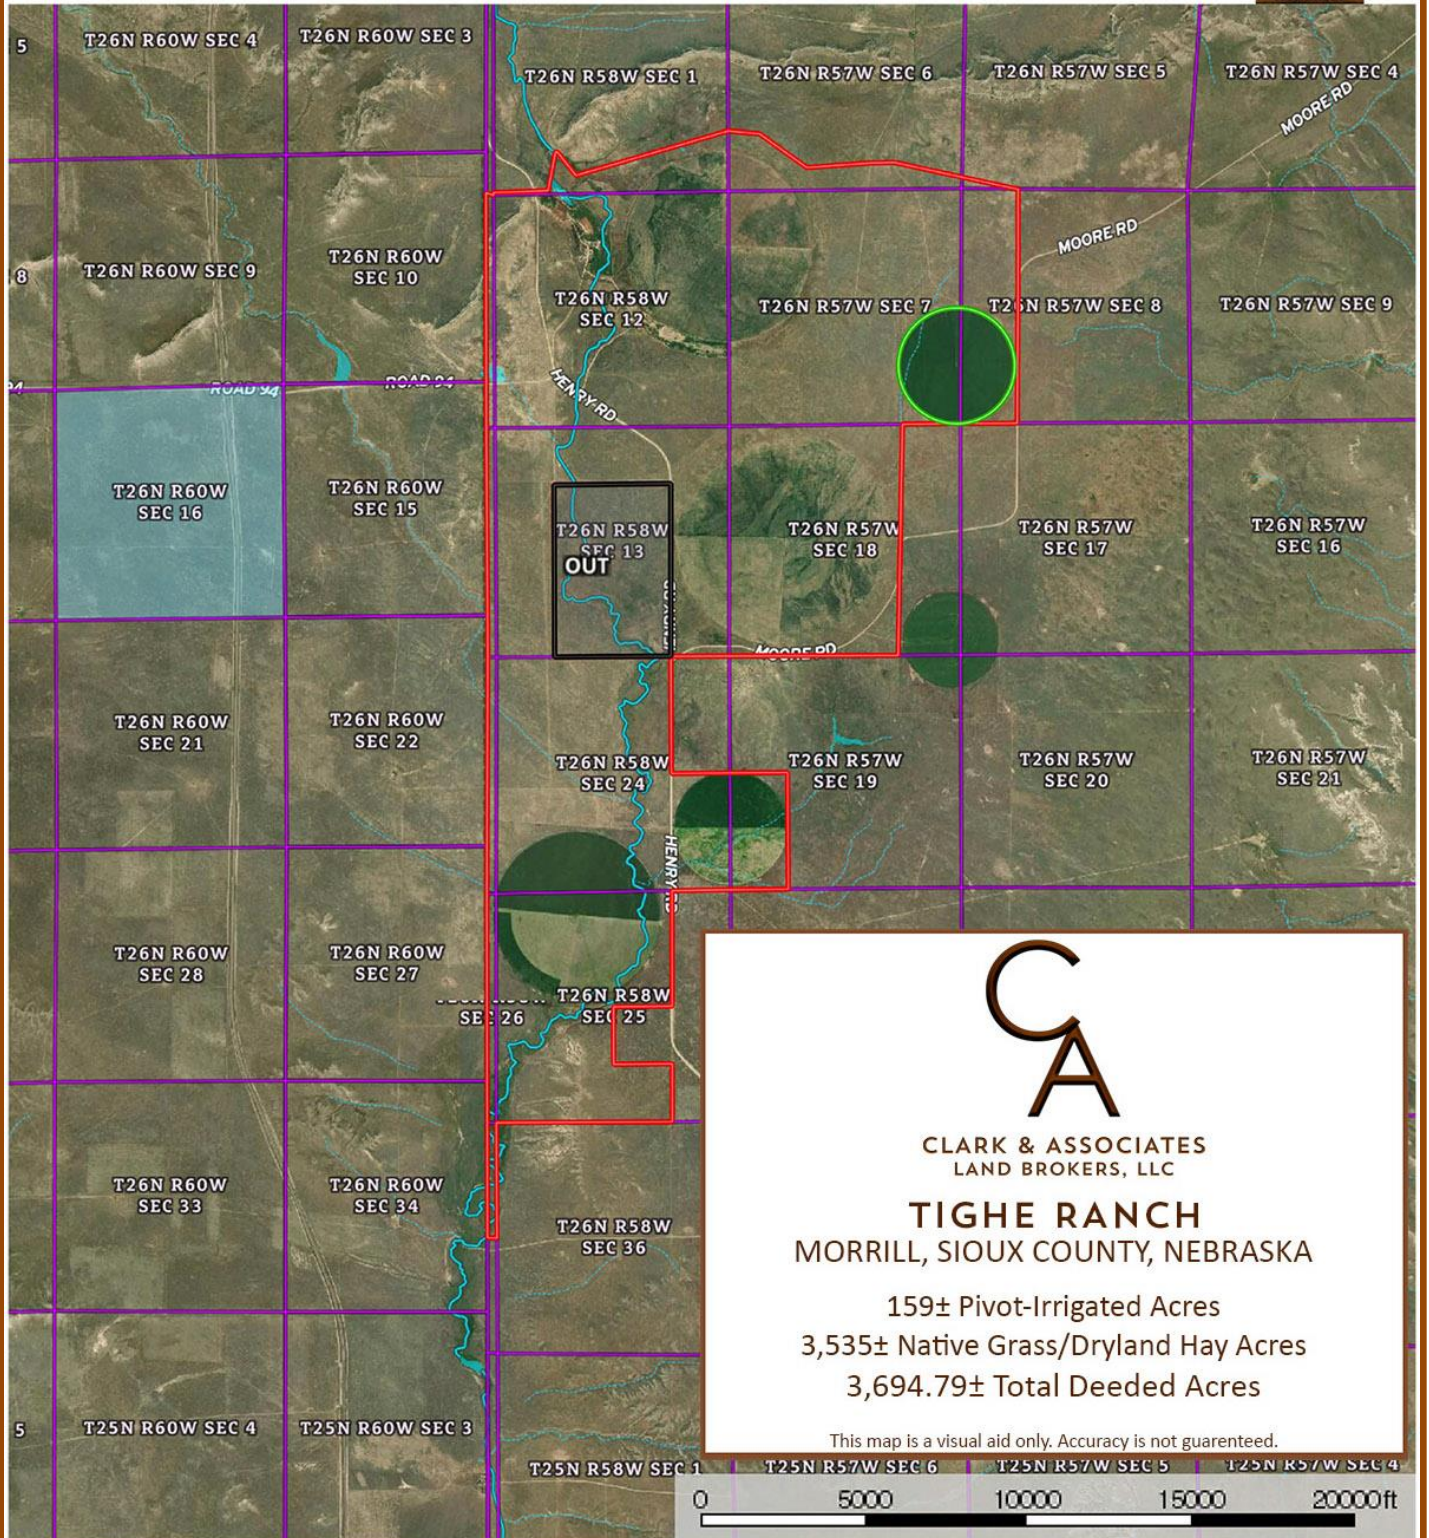

TIGHE RANCH TOPO MAP

Tighe Farm and Ranch
Nebraska, 3933 AC +/-

- Pivot
- OUT
- Boundary
- Forest Service
- State Land
- Fish and Wildlife
- National Park
- Other
- BLM
- Local Government
- Conservation Easements
- Stream, Intermittent
- River/Creek
- Water Body

TIGHE RANCH ORTHO MAP

Tighe Farm and Ranch

Nebraska, 3933 AC +/-

CLARK & ASSOCIATES
 LAND BROKERS, LLC
TIGHE RANCH
 MORRILL, SIOUX COUNTY, NEBRASKA
 159± Pivot-Irrigated Acres
 3,535± Native Grass/Dryland Hay Acres
 3,694.79± Total Deeded Acres
This map is a visual aid only. Accuracy is not guaranteed.

- | | | | | | | | | | |
|------------------------|----------------------|-------------|----------------|------------|-------------------|---------------|-------|-----|------------------|
| Pivot | OUT | Boundary | Forest Service | State Land | Fish and Wildlife | National Park | Other | BLM | Local Government |
| Conservation Easements | Stream, Intermittent | River/Creek | Water Body | | | | | | |