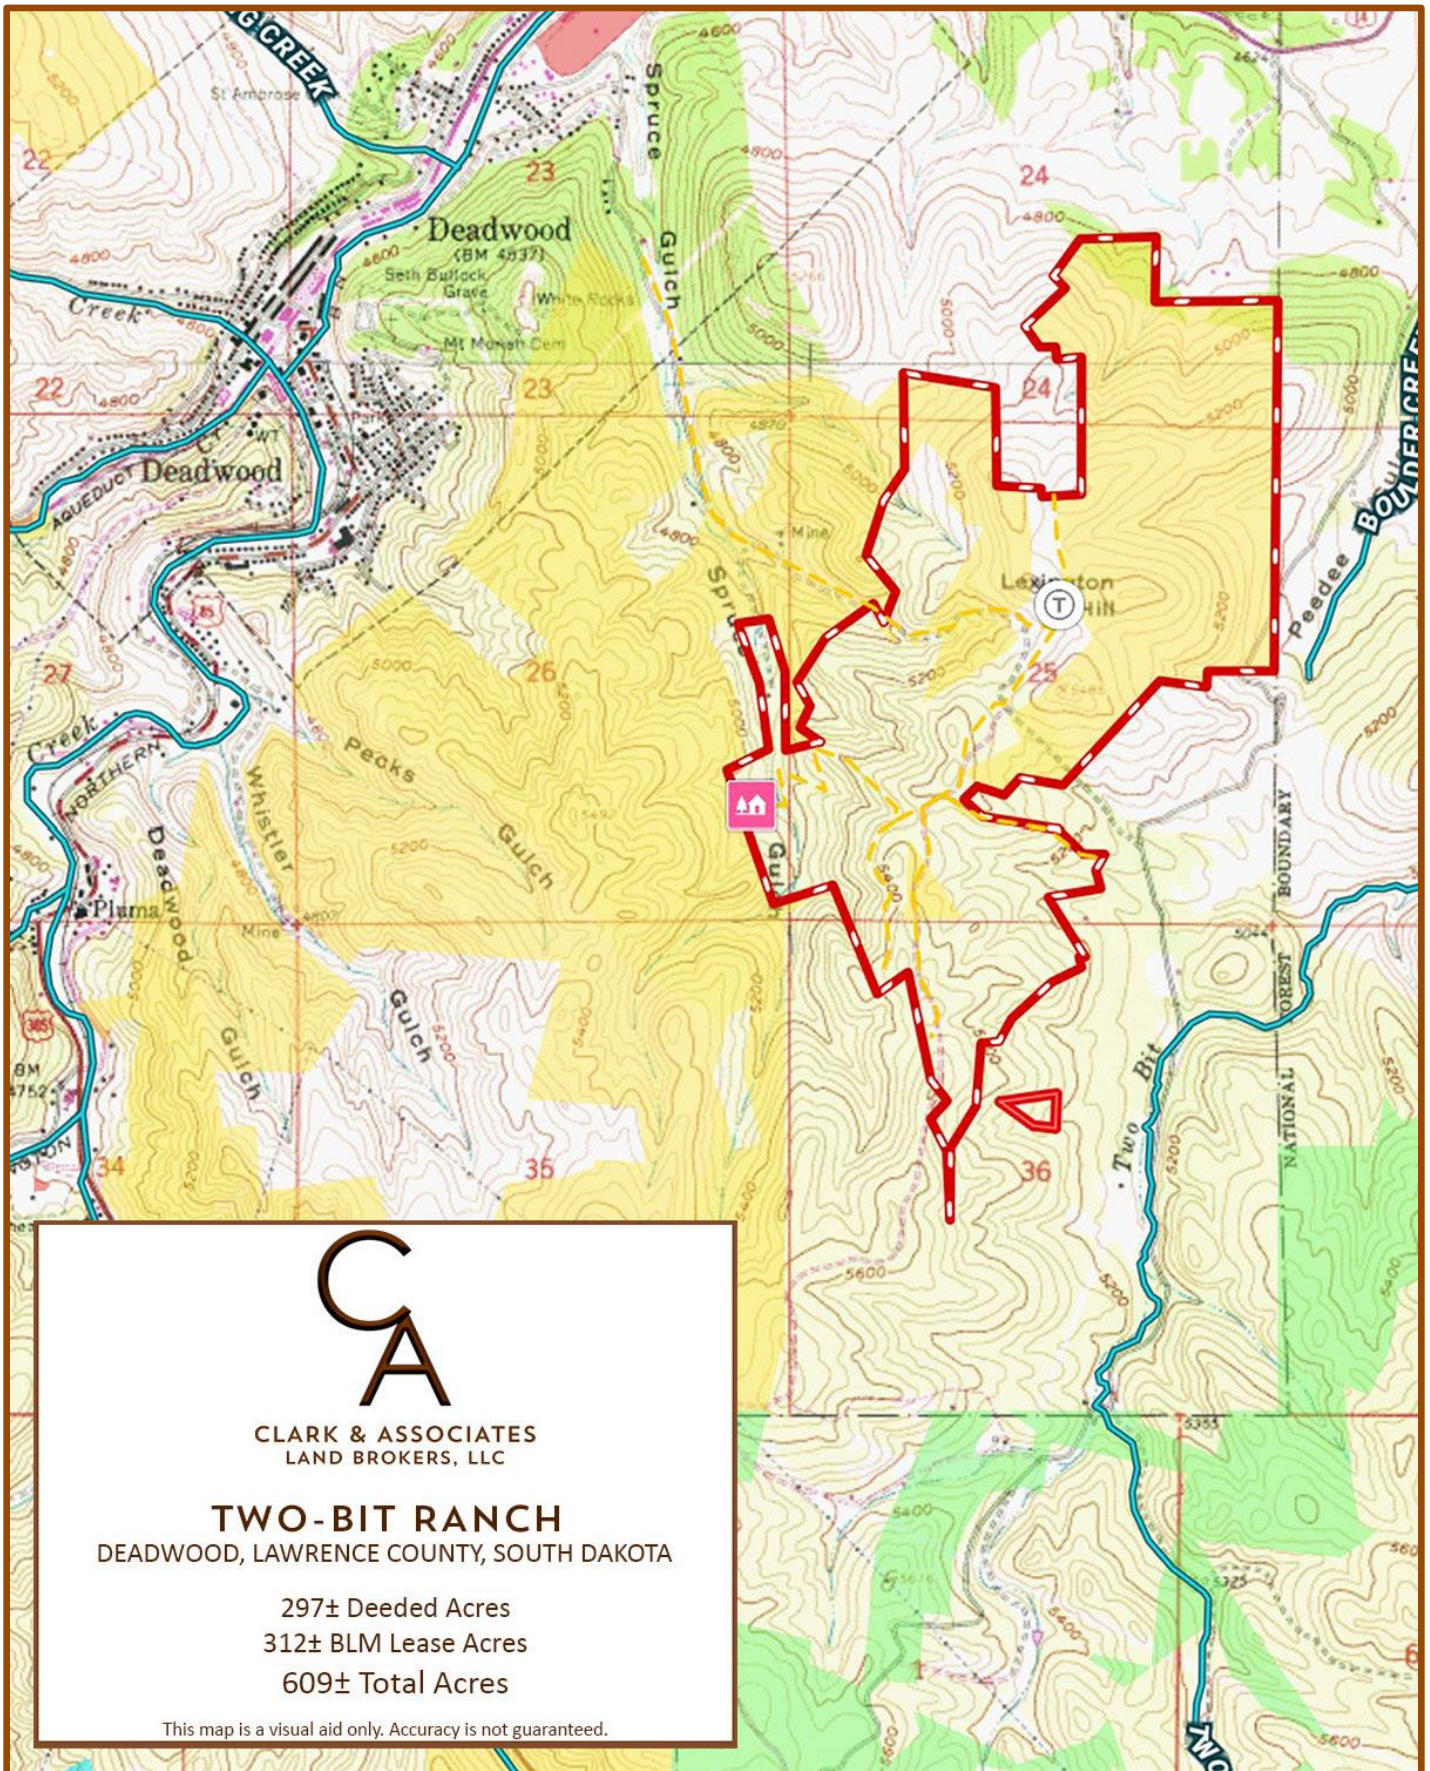

TWO-BIT RANCH TOPO MAP

CLARK & ASSOCIATES
LAND BROKERS, LLC

TWO-BIT RANCH

DEADWOOD, LAWRENCE COUNTY, SOUTH DAKOTA

297± Deeded Acres
312± BLM Lease Acres
609± Total Acres

This map is a visual aid only. Accuracy is not guaranteed.

TWO-BIT RANCH ORTHO MAP