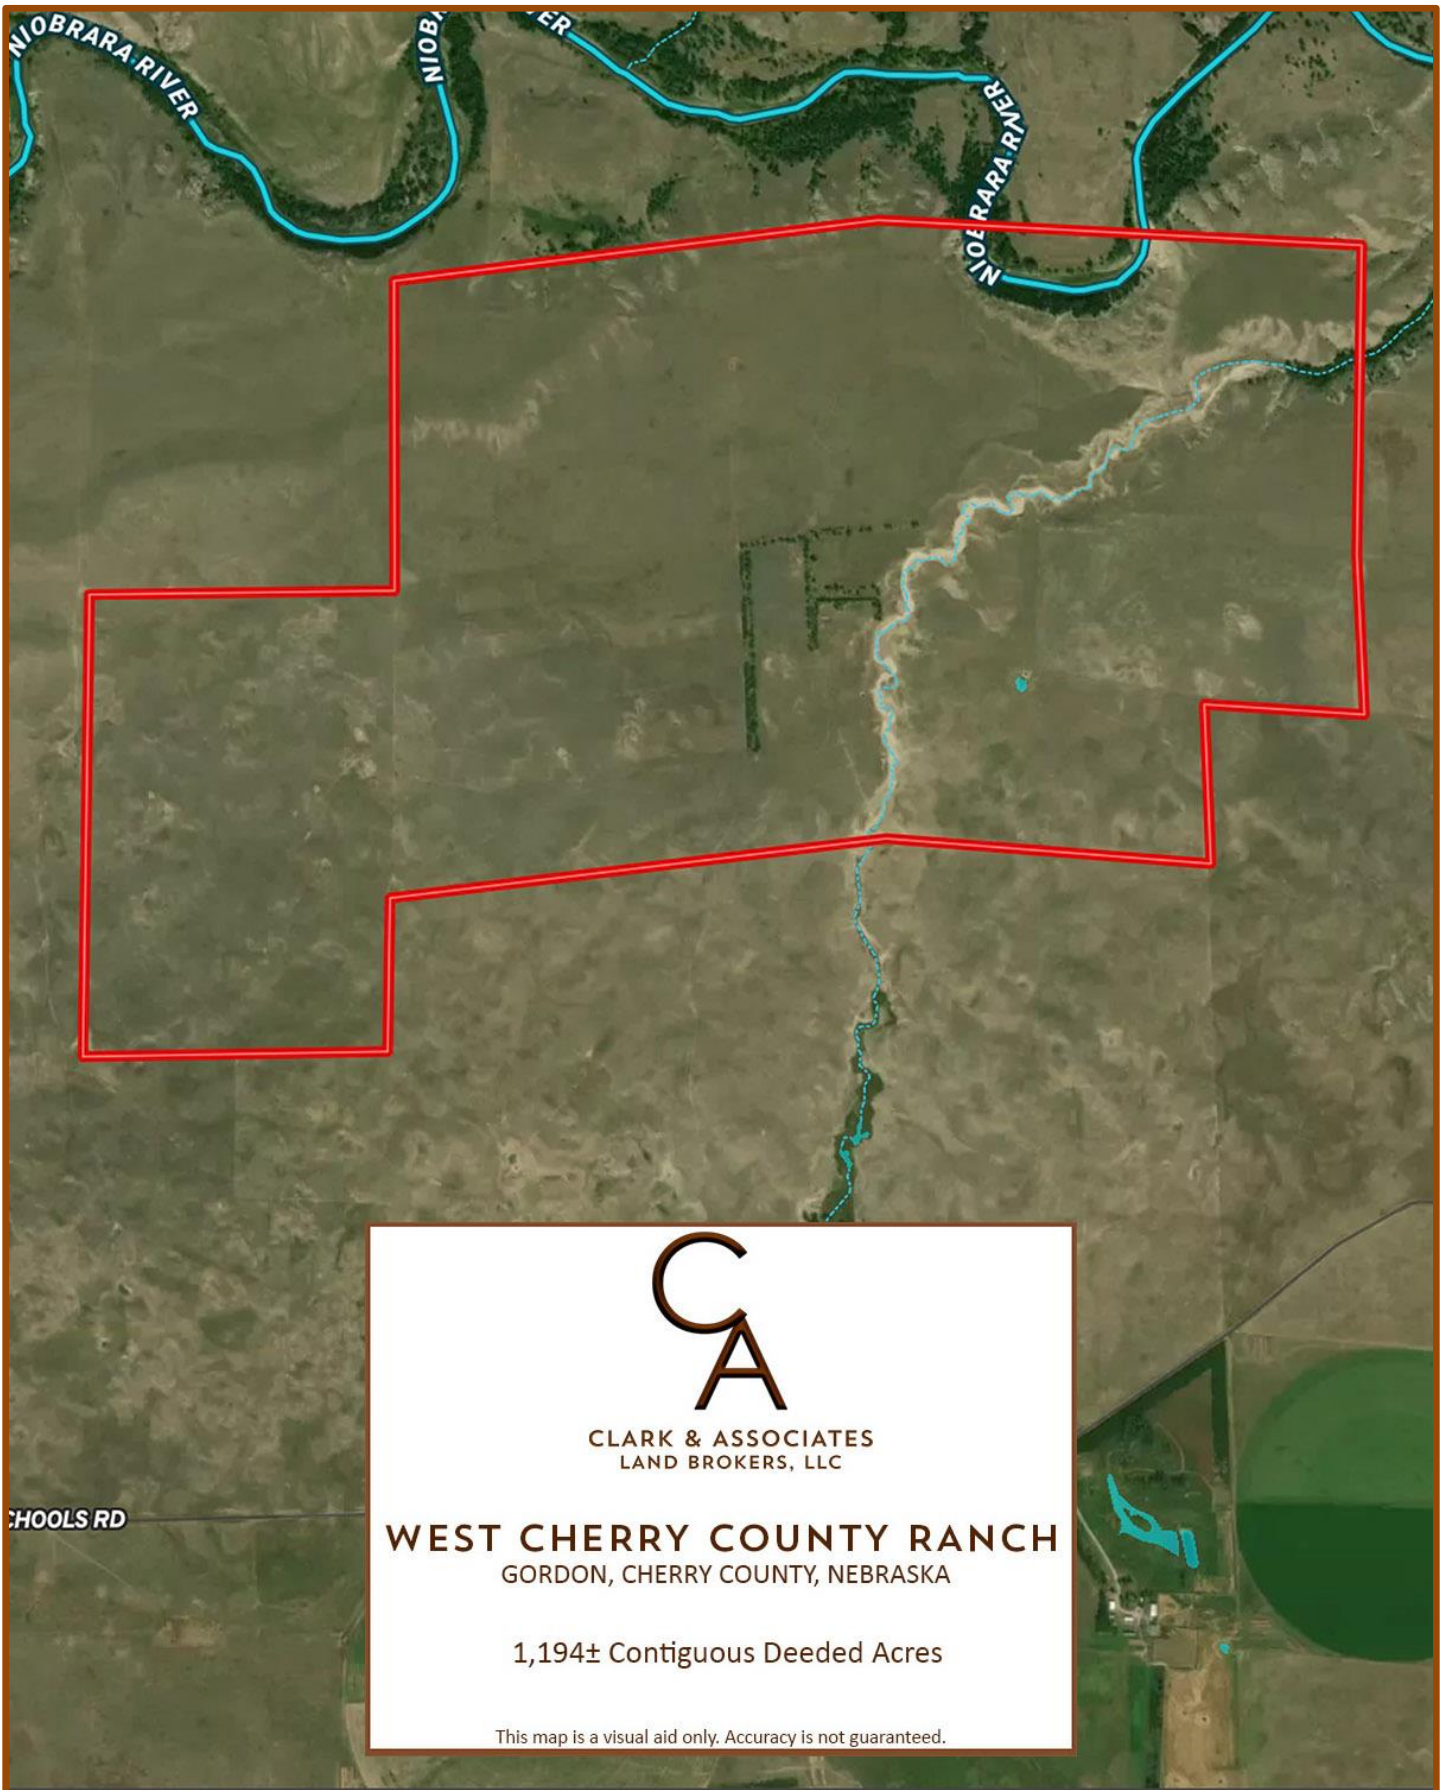

WEST CHERRY COUNTY RANCH TOPO MAP

WEST CHERRY COUNTY RANCH ORTHO MAP

CLARK & ASSOCIATES
LAND BROKERS, LLC

WEST CHERRY COUNTY RANCH
GORDON, CHERRY COUNTY, NEBRASKA

1,194± Contiguous Deeded Acres

This map is a visual aid only. Accuracy is not guaranteed.