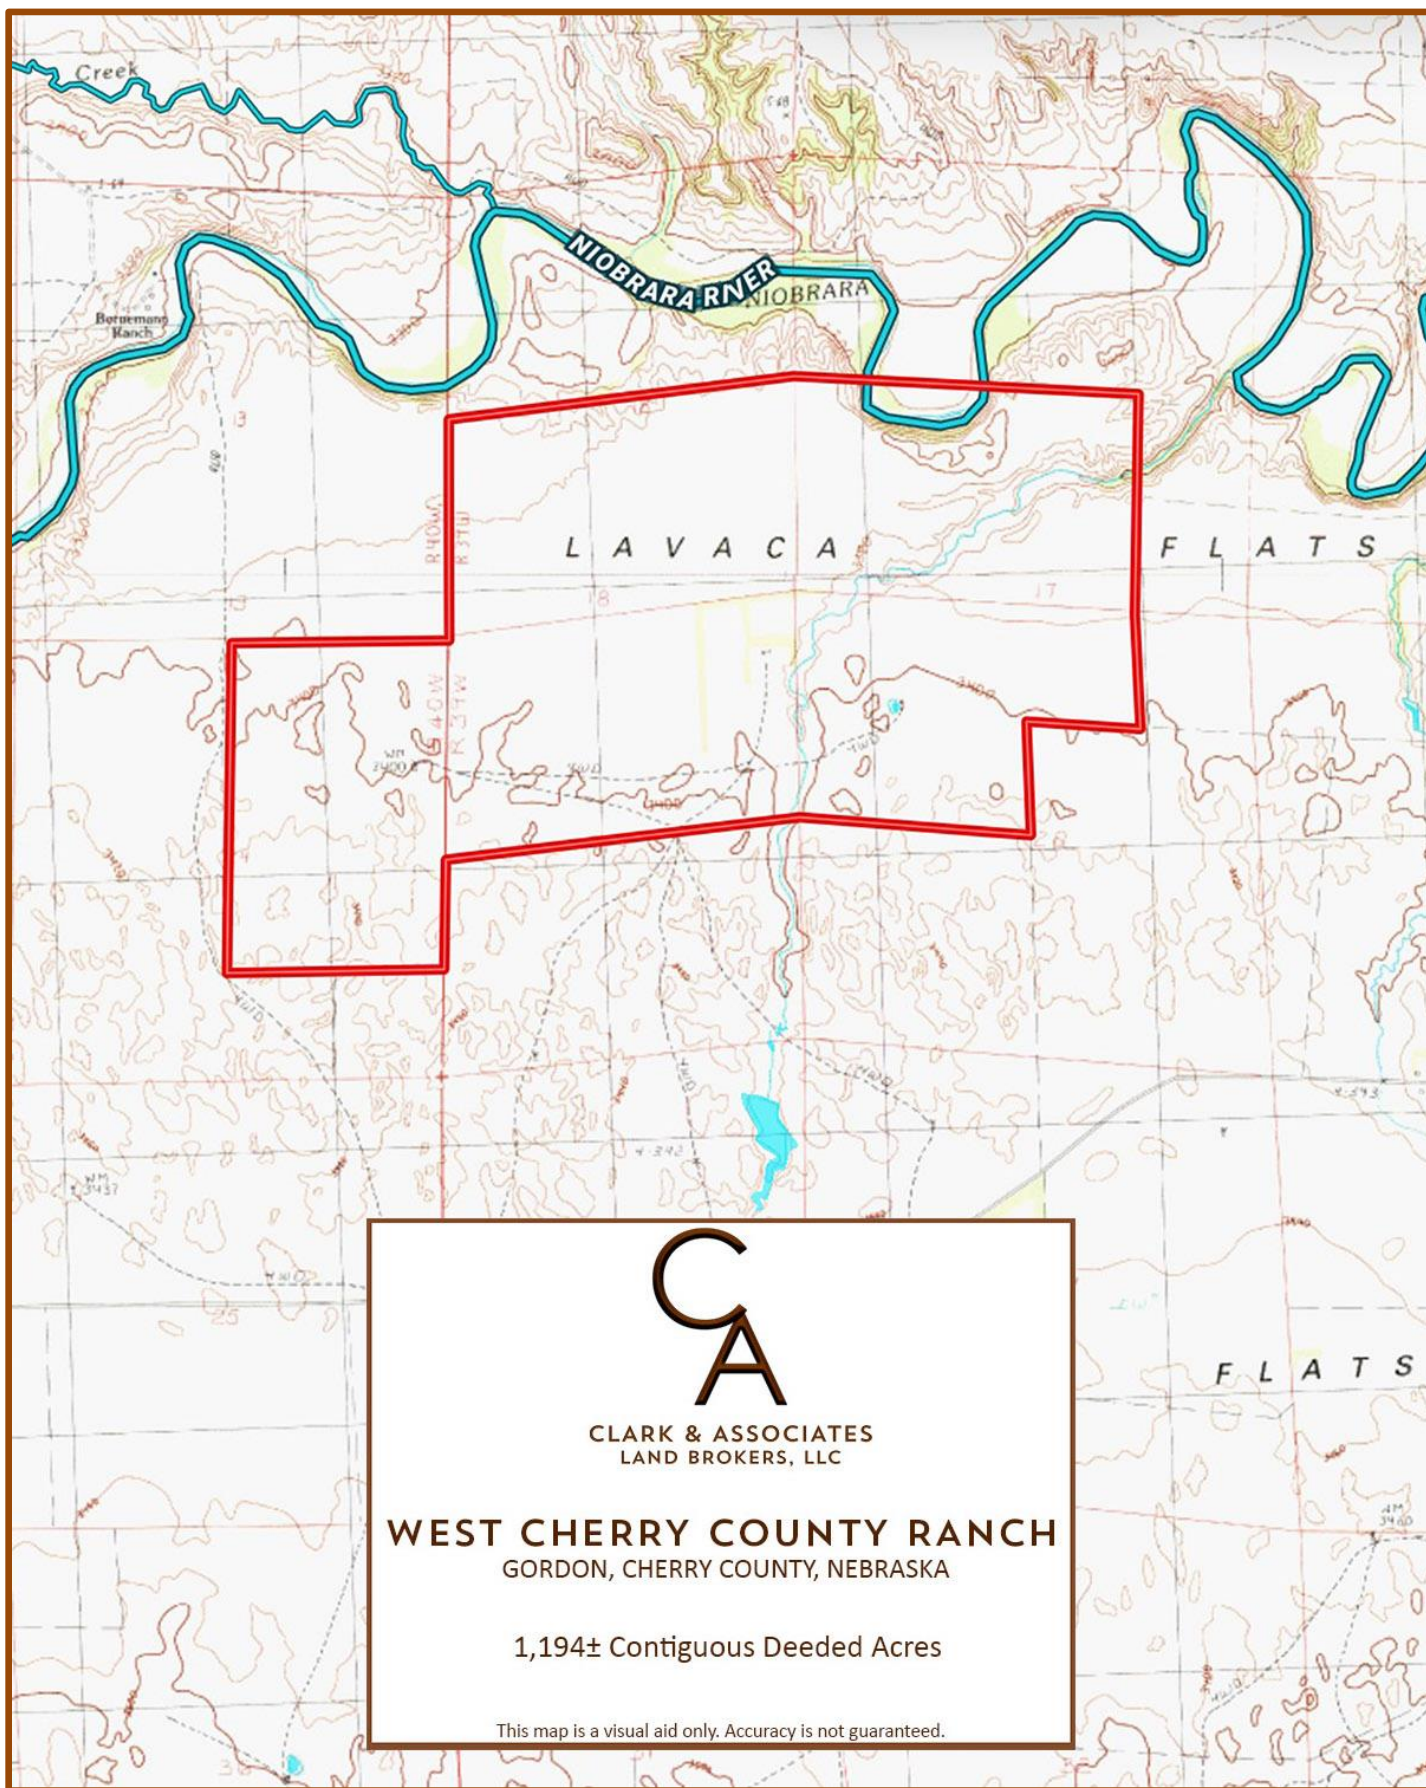

WEST CHERRY COUNTY RANCH TOPO MAP

WEST CHERRY COUNTY RANCH ORTHO MAP

CLARK & ASSOCIATES
LAND BROKERS, LLC

WEST CHERRY COUNTY RANCH
GORDON, CHERRY COUNTY, NEBRASKA

1,194± Contiguous Deeded Acres

This map is a visual aid only. Accuracy is not guaranteed.